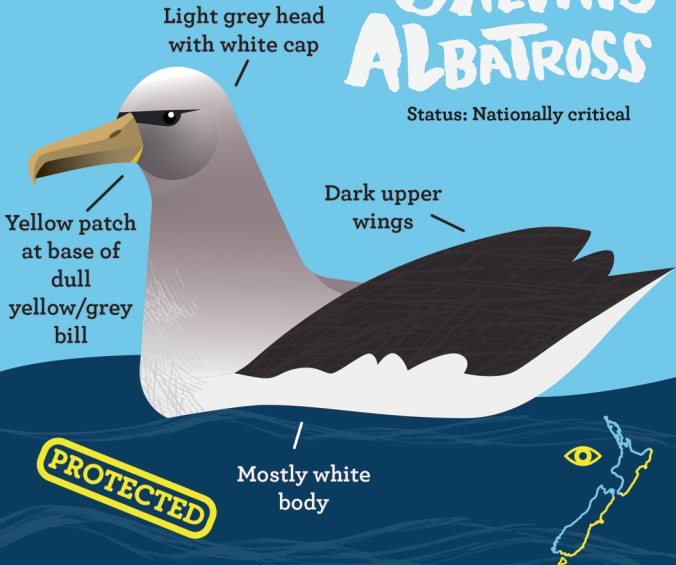

Department of
Conservation
Te Papa Atawhai

SALVIN'S ALBATROSS

Status: Nationally critical

Light grey head
with white cap

Yellow patch
at base of
dull
yellow/grey
bill

Dark upper
wings

Mostly white
body

PROTECTED