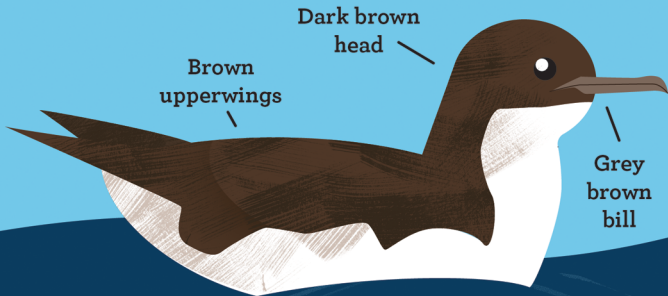

Department of
Conservation
Te Papa Atawhai

FLUTTERING SHEARWATER (PAKAHĀ)

Status: Relict

Dark brown
head

Brown
upperwings

Grey
brown
bill

White belly and
throat

PROTECTED