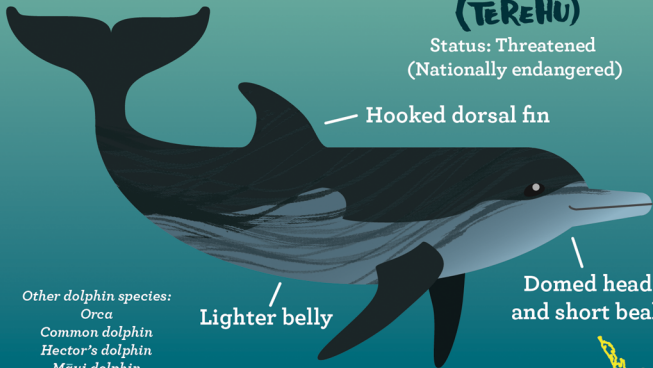

# BOTTLENOSE DOLPHIN (TEREHU)

Status: Threatened  
(Nationally endangered)

— Hooked dorsal fin

Lighter belly

Domed head  
and short beak

*Other dolphin species:*

*Orca*

*Common dolphin*

*Hector's dolphin*

*Māui dolphin*

*Dusky dolphin*

*Pilot 'whale'*

Up to 3.4m

**PROTECTED**