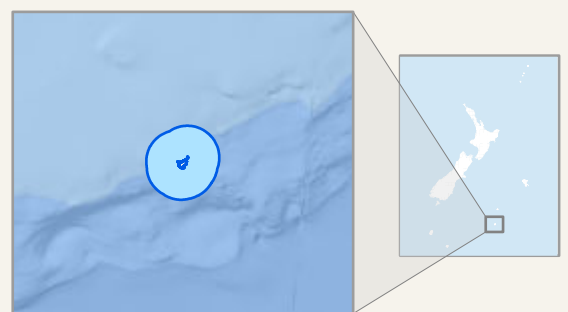

Moutere Mahue / Antipodes Island Marine Reserve

Letter Code	Lat (DDM)	Long (DDM)
A	49° 40.102' S	179° 7.799' E
B	49° 55.147' S	178° 44.514' E
C	49° 40.382' S	178° 24.449' E
D	49° 26.257' S	178° 48.547' E