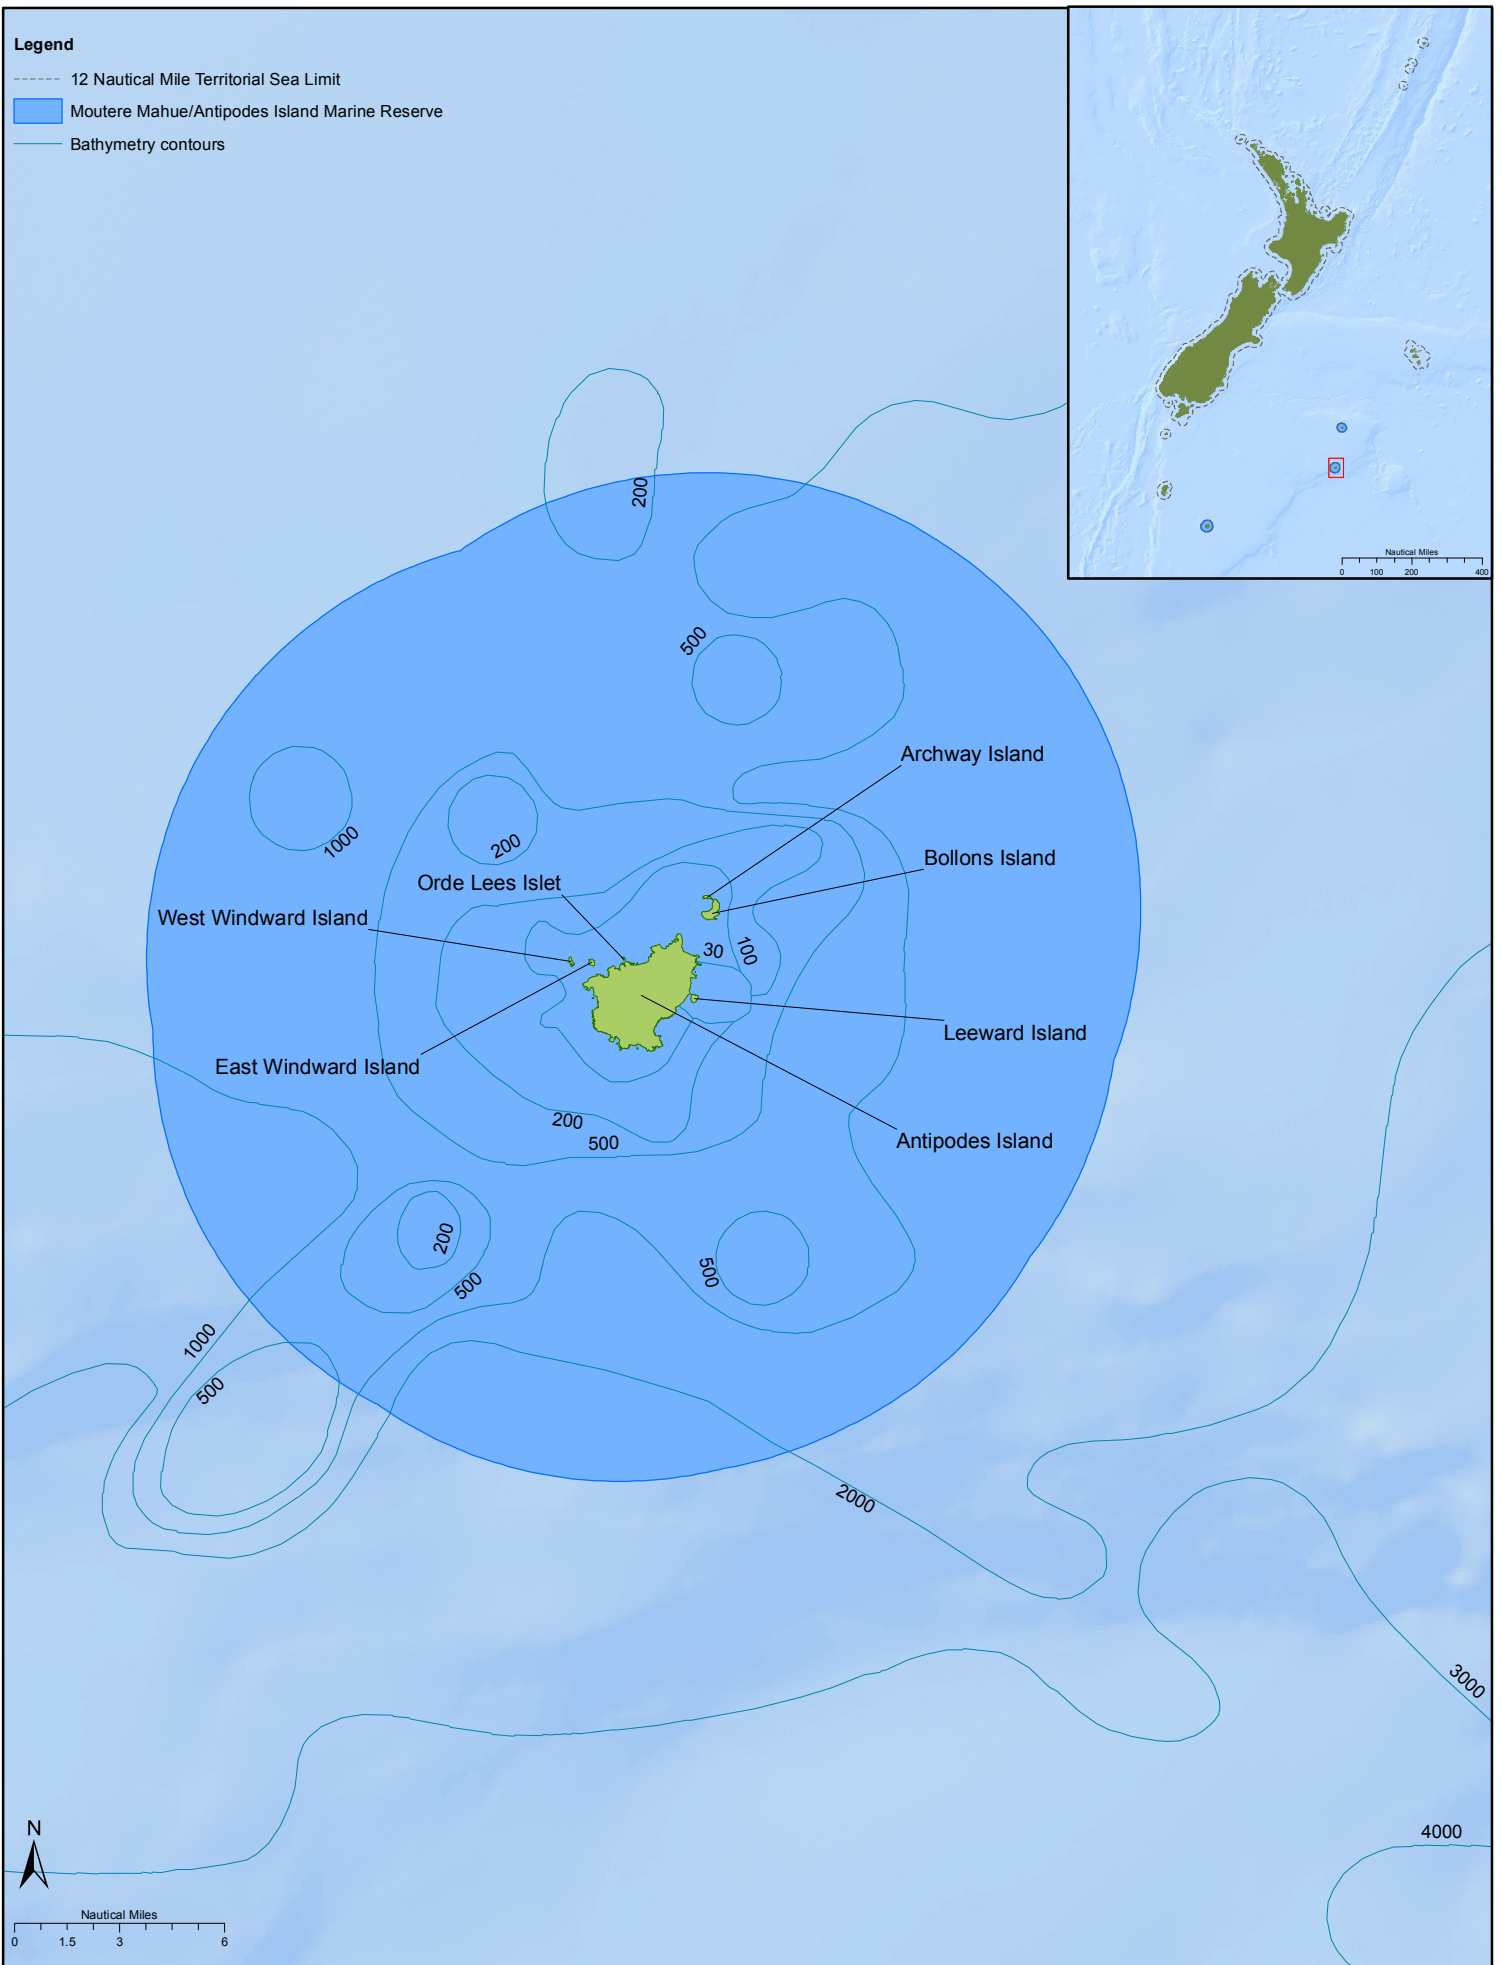

**Legend**

- 12 Nautical Mile Territorial Sea Limit
- Moutere Mahue/Antipodes Island Marine Reserve
- Bathymetry contours

# MOUTERE MAHUE/ANTIPODES ISLAND MARINE RESERVE

New Zealand Government

DOC makes no express or implied warranties as to the accuracy or completeness of the data or information, nor its suitability for any purpose. DOC will not accept liability for any direct, indirect, special or consequential damages, losses or expenses howsoever arising and relating to use, or lack of use, of the data or information supplied. Cadastral and Topographic information derived from Land Information New Zealand. Crown Copyright Reserved.