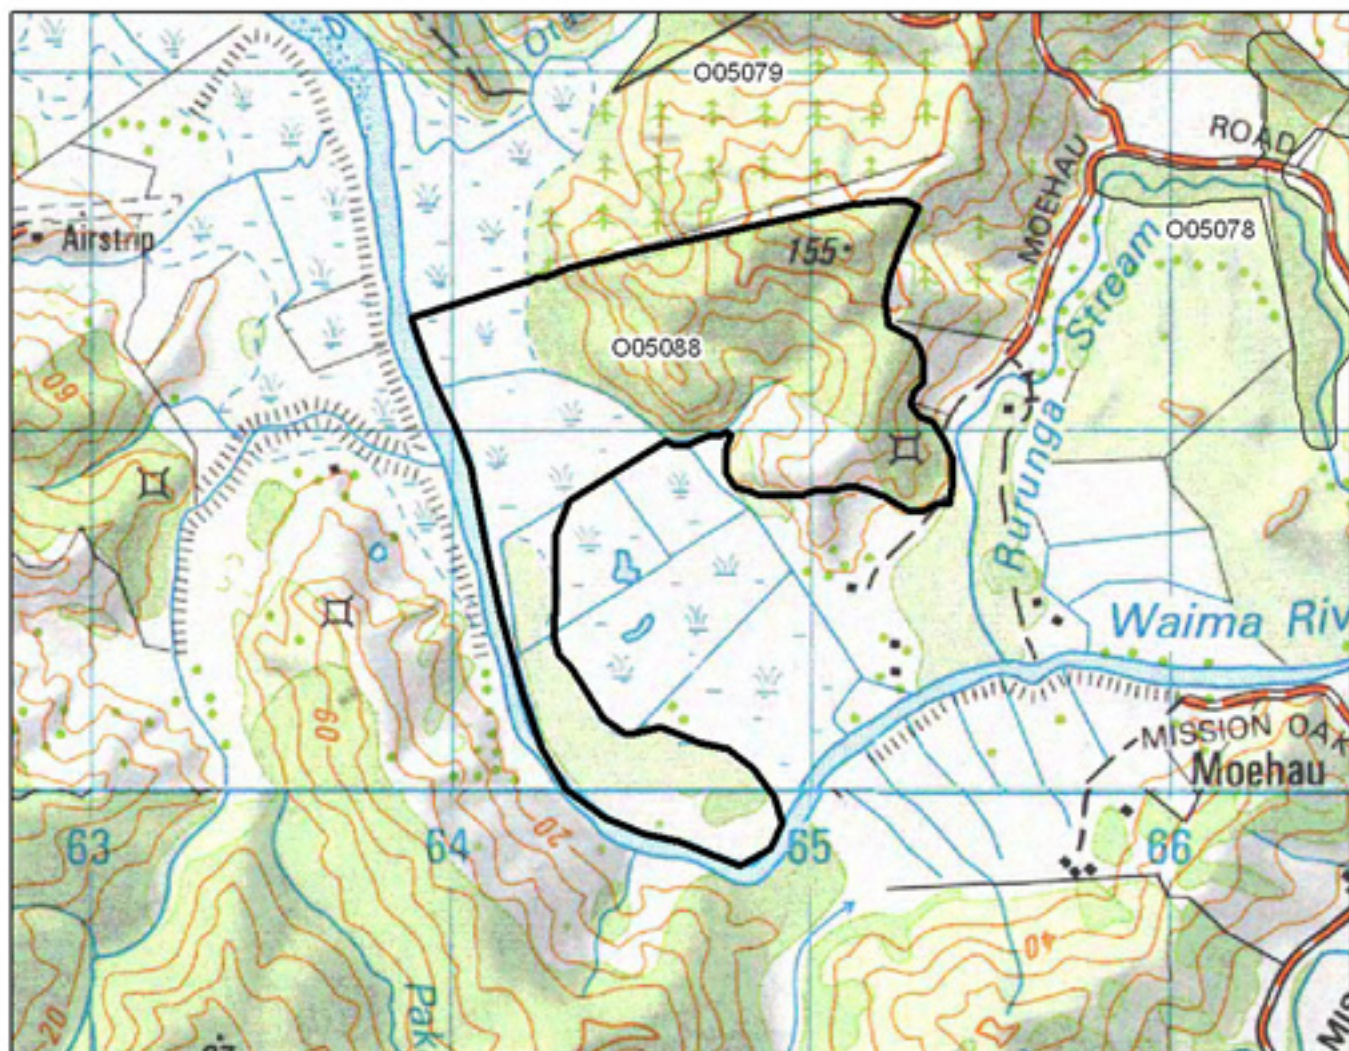

**O05086 Maraeoa Swamps**

- S= Shrubland
- F= Forest
- W= Wetland
- E= Estuarine

### O05088 Moehau Wetland and Forest Mosaic

- S= Shrubland
- F= Forest
- W= Wetland
- E= Estuarine

**006005 Taheke River Wetlands**

- S= Shrubland
- F= Forest
- W= Wetland
- E= Estuarine

## P05001 Aratoro Stream Bush

S= Shrubland  
 F= Forest  
 W= Wetland  
 E= Estuarine

## P05002 Scotts Road Bush

S= Shrubland  
 F= Forest  
 W= Wetland  
 E= Estuarine

**P05003 Otamarangi Stream Bush**

- S= Shrubland
- F= Forest
- W= Wetland
- E= Estuarine