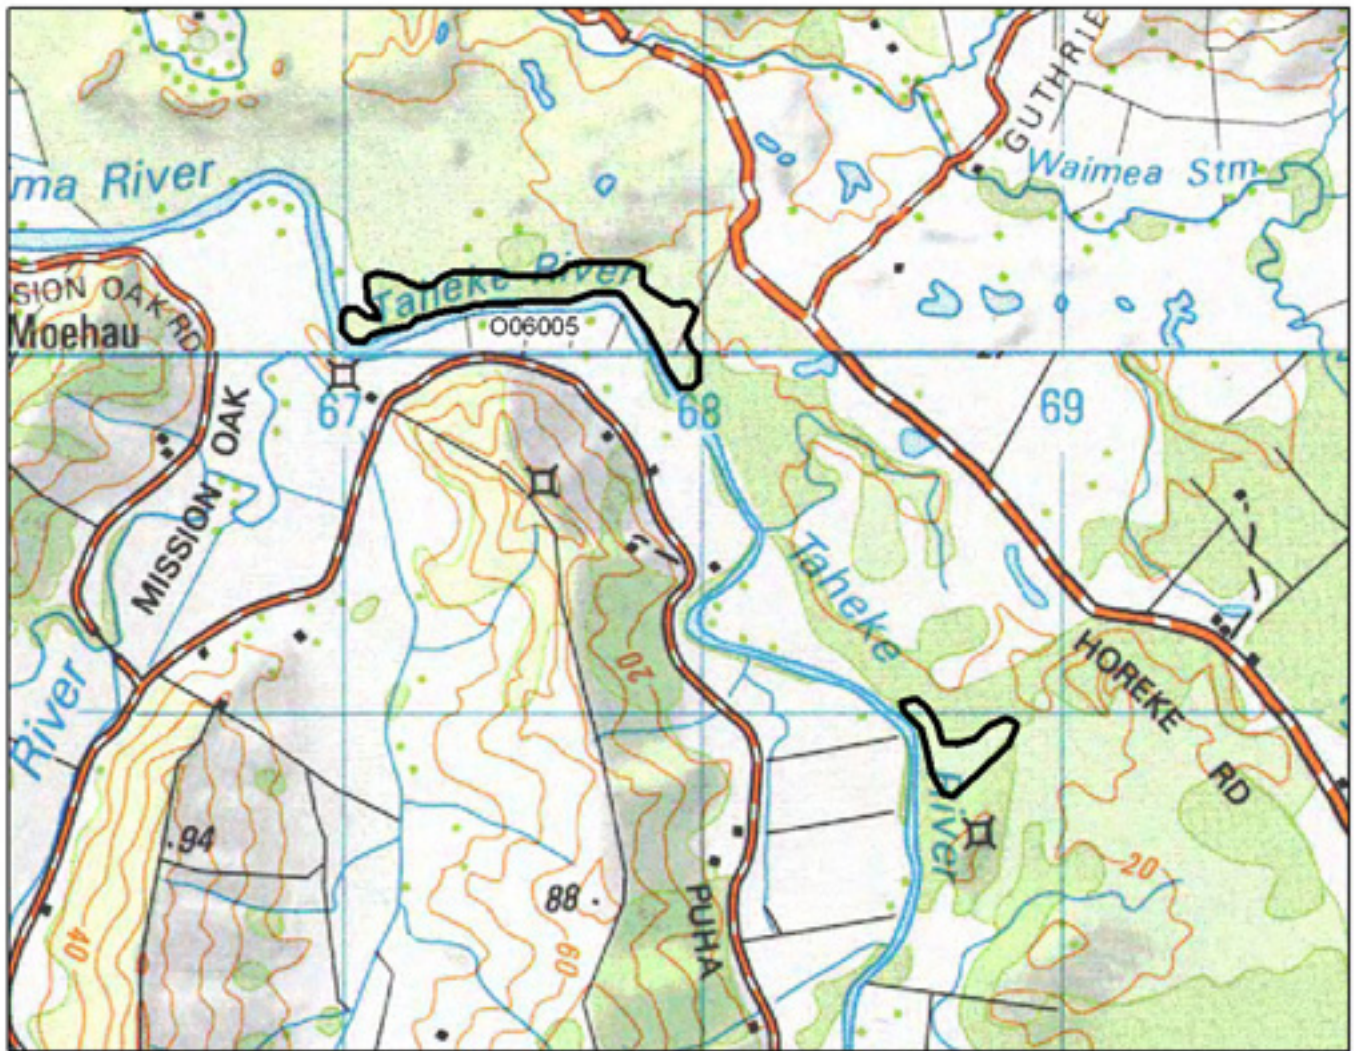

006005 Taheke River Wetlands

- S= Shrubland
- F= Forest
- W= Wetland
- E= Estuarine