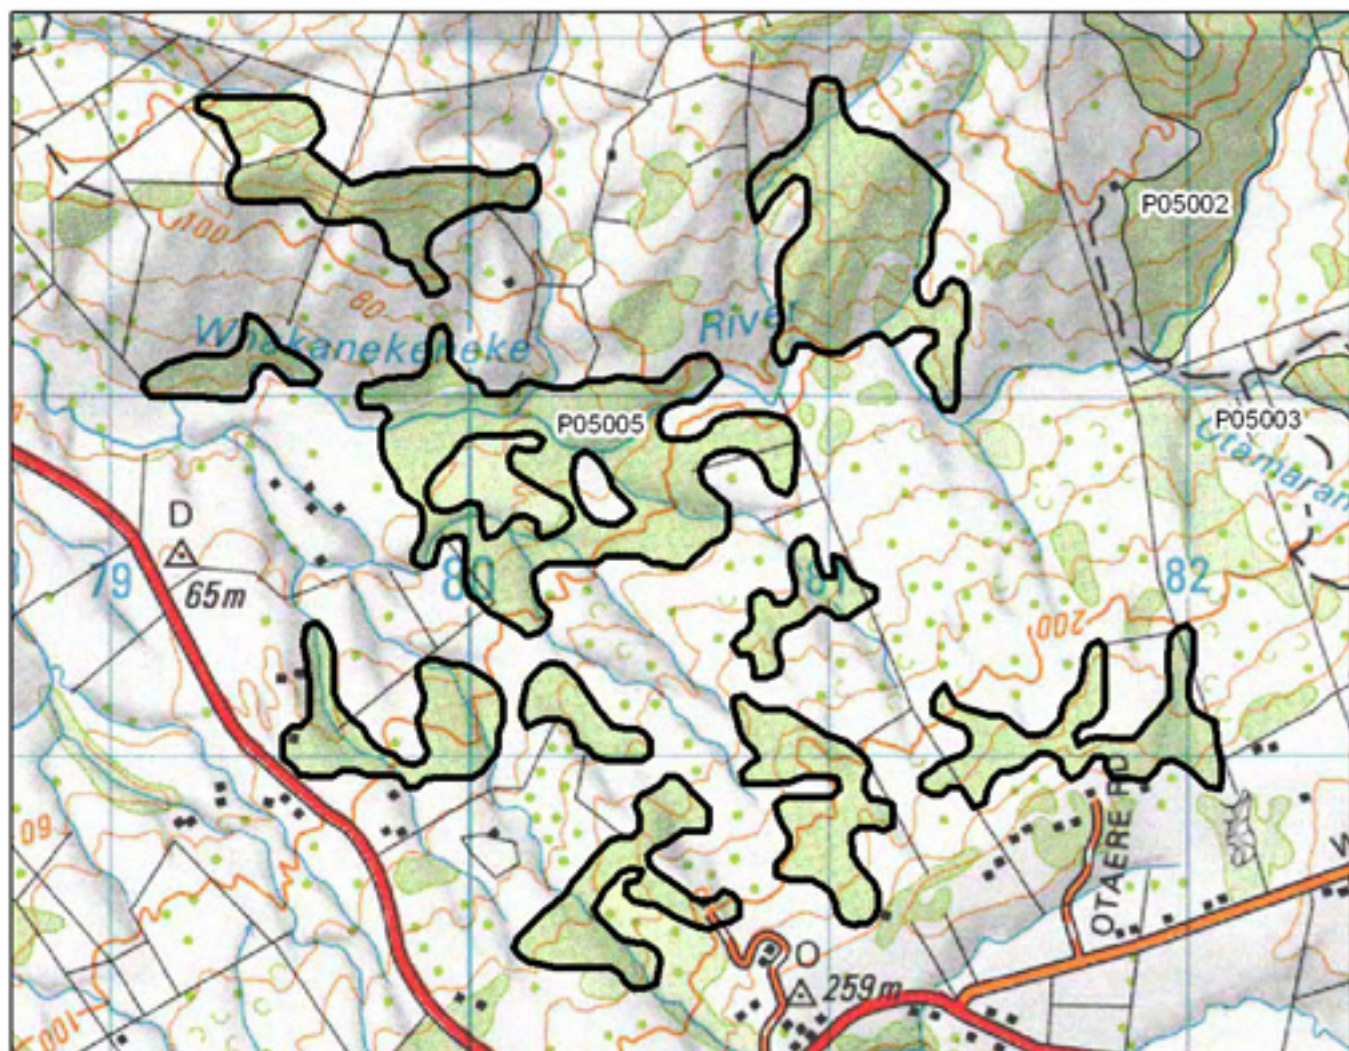

## P05001 Aratoro Stream Bush

S= Shrubland  
 F= Forest  
 W= Wetland  
 E= Estuarine

## P05002 Scotts Road Bush

S= Shrubland  
 F= Forest  
 W= Wetland  
 E= Estuarine

**P05003 Otamarangi Stream Bush**

- S= Shrubland
- F= Forest
- W= Wetland
- E= Estuarine

### P05004 Waiare Road Pond

- S= Shrubland
- F= Forest
- W= Wetland
- E= Estuarine

### P05005 Whakanekeneke River Bush

- S= Shrubland
- F= Forest
- W= Wetland
- E= Estuarine