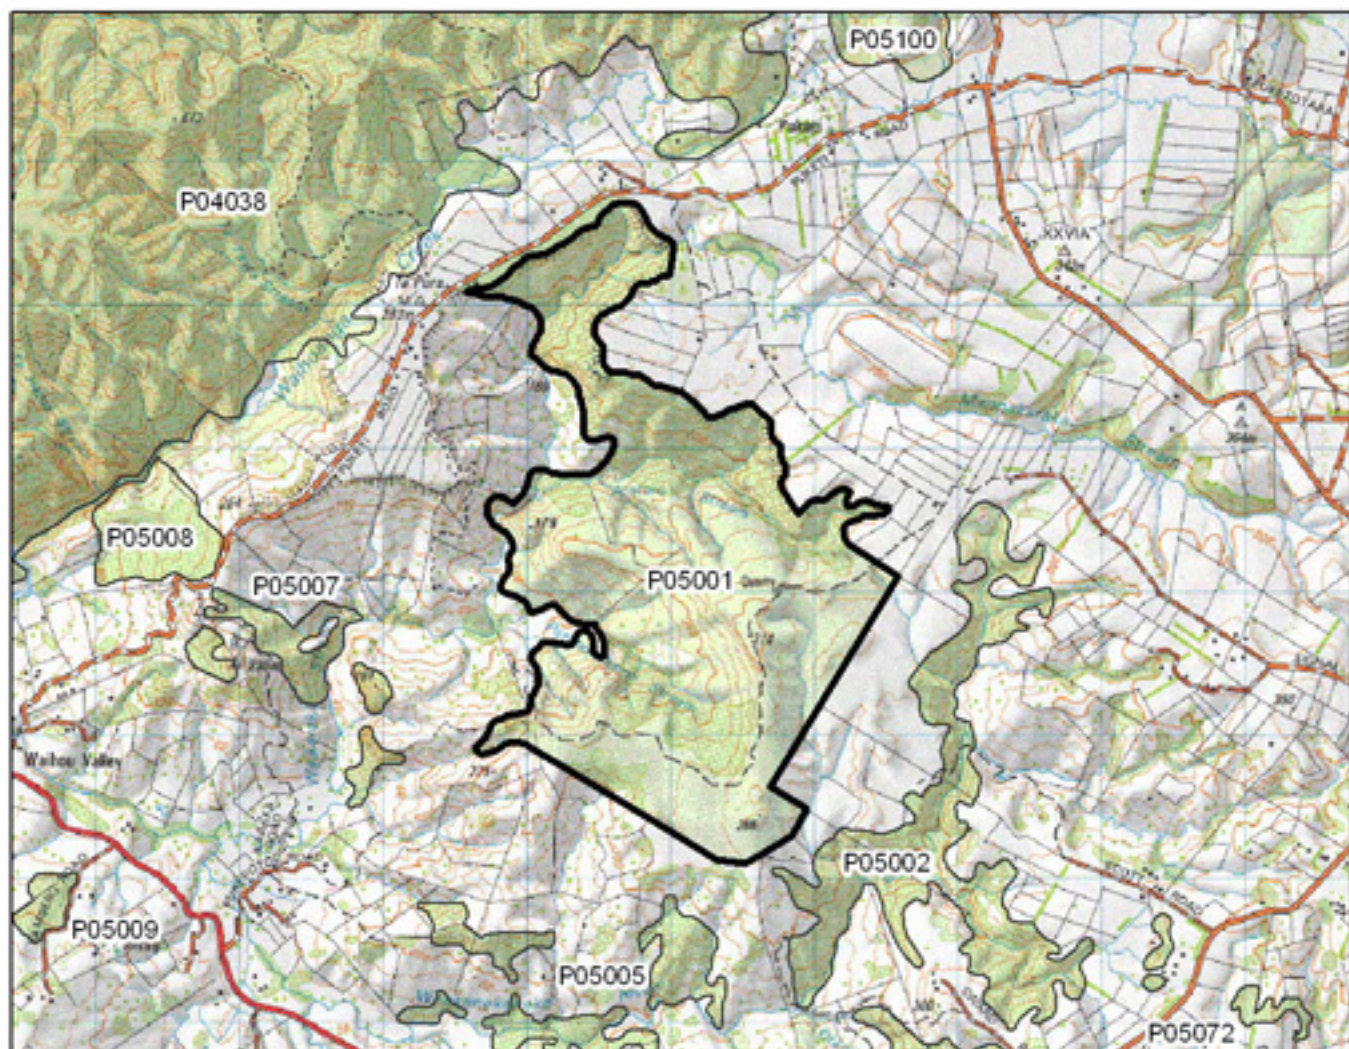

**O05086 Maraeoa Swamps**

- S= Shrubland
- F= Forest
- W= Wetland
- E= Estuarine

### O05088 Moehau Wetland and Forest Mosaic

- S= Shrubland
- F= Forest
- W= Wetland
- E= Estuarine

**006005 Taheke River Wetlands**

- S= Shrubland
- F= Forest
- W= Wetland
- E= Estuarine

## P05001 Aratoro Stream Bush

S= Shrubland  
 F= Forest  
 W= Wetland  
 E= Estuarine

## P05002 Scotts Road Bush

S= Shrubland  
 F= Forest  
 W= Wetland  
 E= Estuarine

**P05003 Otamarangi Stream Bush**

- S= Shrubland
- F= Forest
- W= Wetland
- E= Estuarine