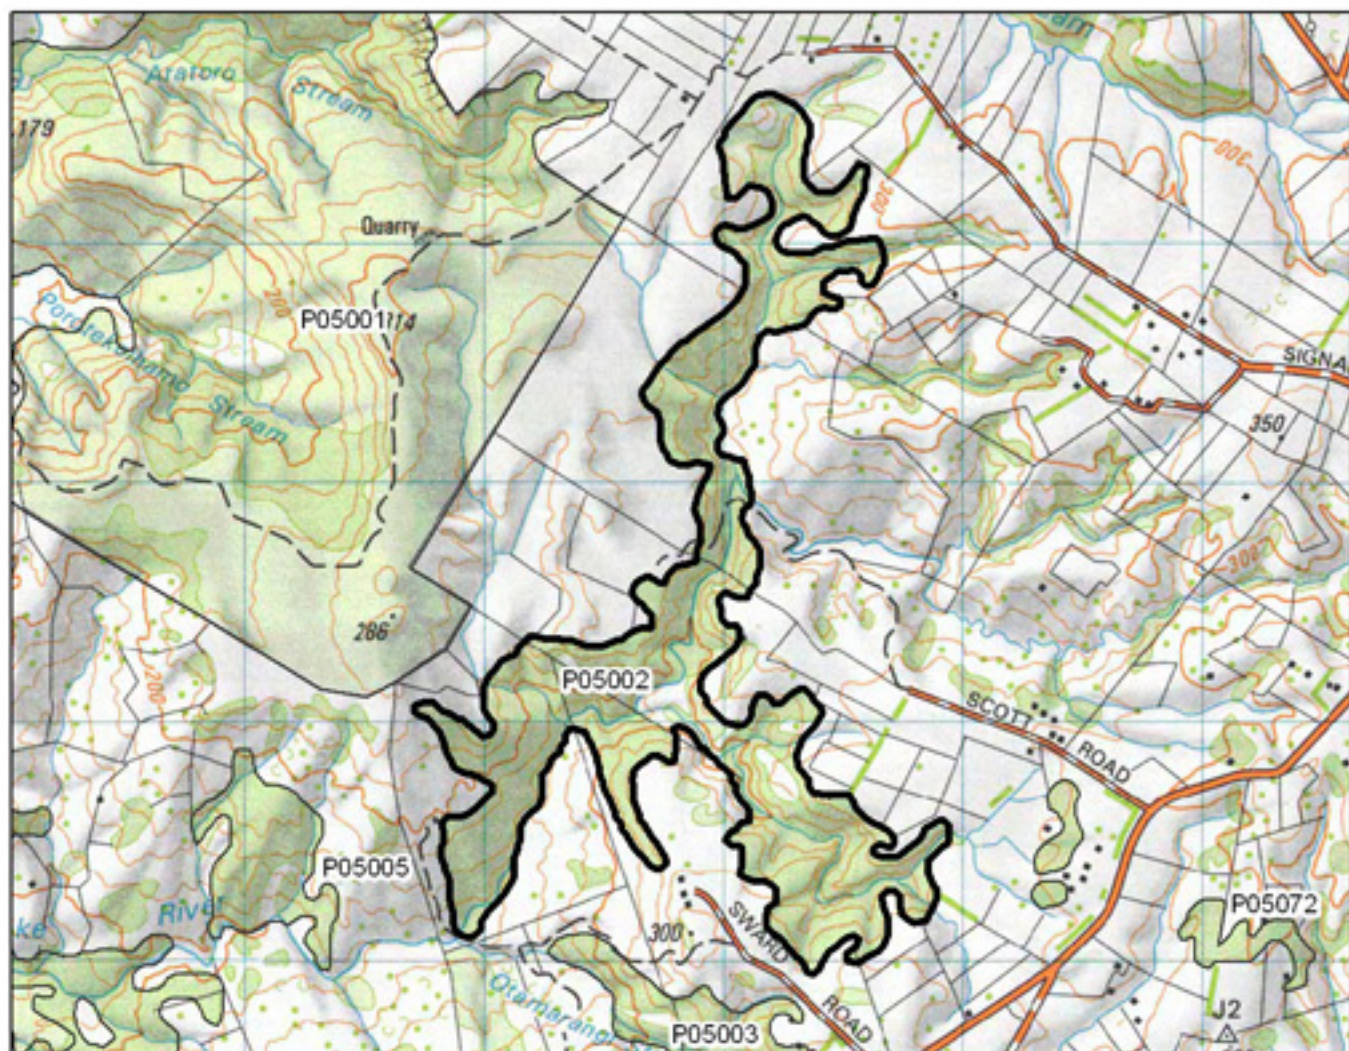

**O05086 Maraeoa Swamps**

- S= Shrubland
- F= Forest
- W= Wetland
- E= Estuarine

### O05088 Moehau Wetland and Forest Mosaic

- S= Shrubland
- F= Forest
- W= Wetland
- E= Estuarine

**006005 Taheke River Wetlands**

- S= Shrubland
- F= Forest
- W= Wetland
- E= Estuarine

## P05001 Aratoro Stream Bush

S= Shrubland  
 F= Forest  
 W= Wetland  
 E= Estuarine

## P05002 Scotts Road Bush

S= Shrubland  
 F= Forest  
 W= Wetland  
 E= Estuarine

**P05003 Otamarangi Stream Bush**

- S= Shrubland
- F= Forest
- W= Wetland
- E= Estuarine