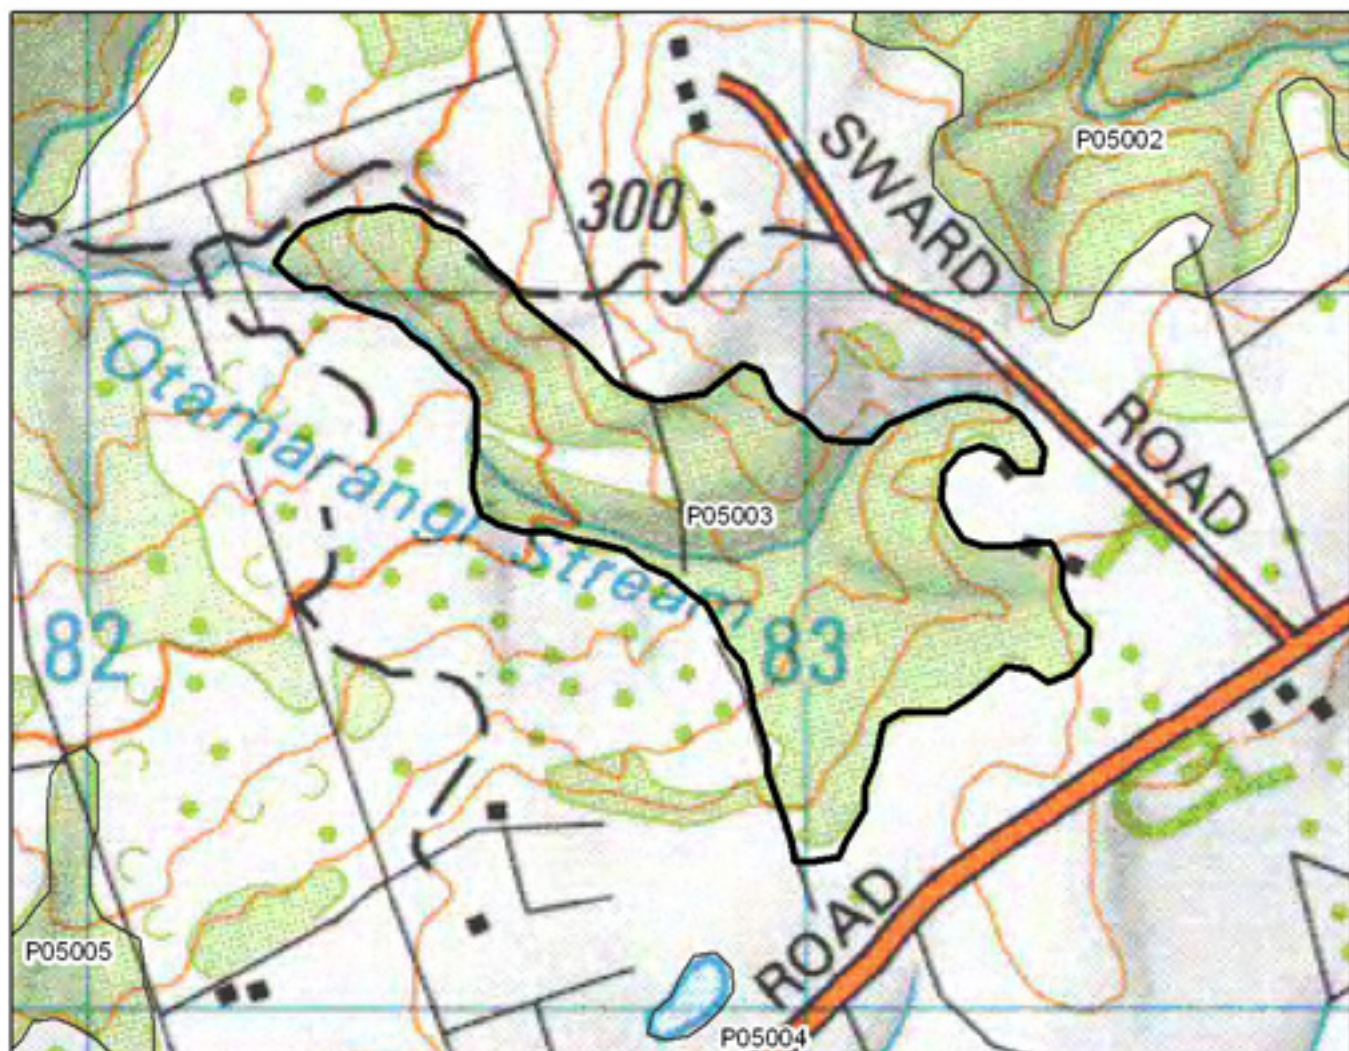

## P05001 Aratoro Stream Bush

S= Shrubland  
 F= Forest  
 W= Wetland  
 E= Estuarine

## P05002 Scotts Road Bush

S= Shrubland  
 F= Forest  
 W= Wetland  
 E= Estuarine

**P05003 Otamarangi Stream Bush**

- S= Shrubland
- F= Forest
- W= Wetland
- E= Estuarine