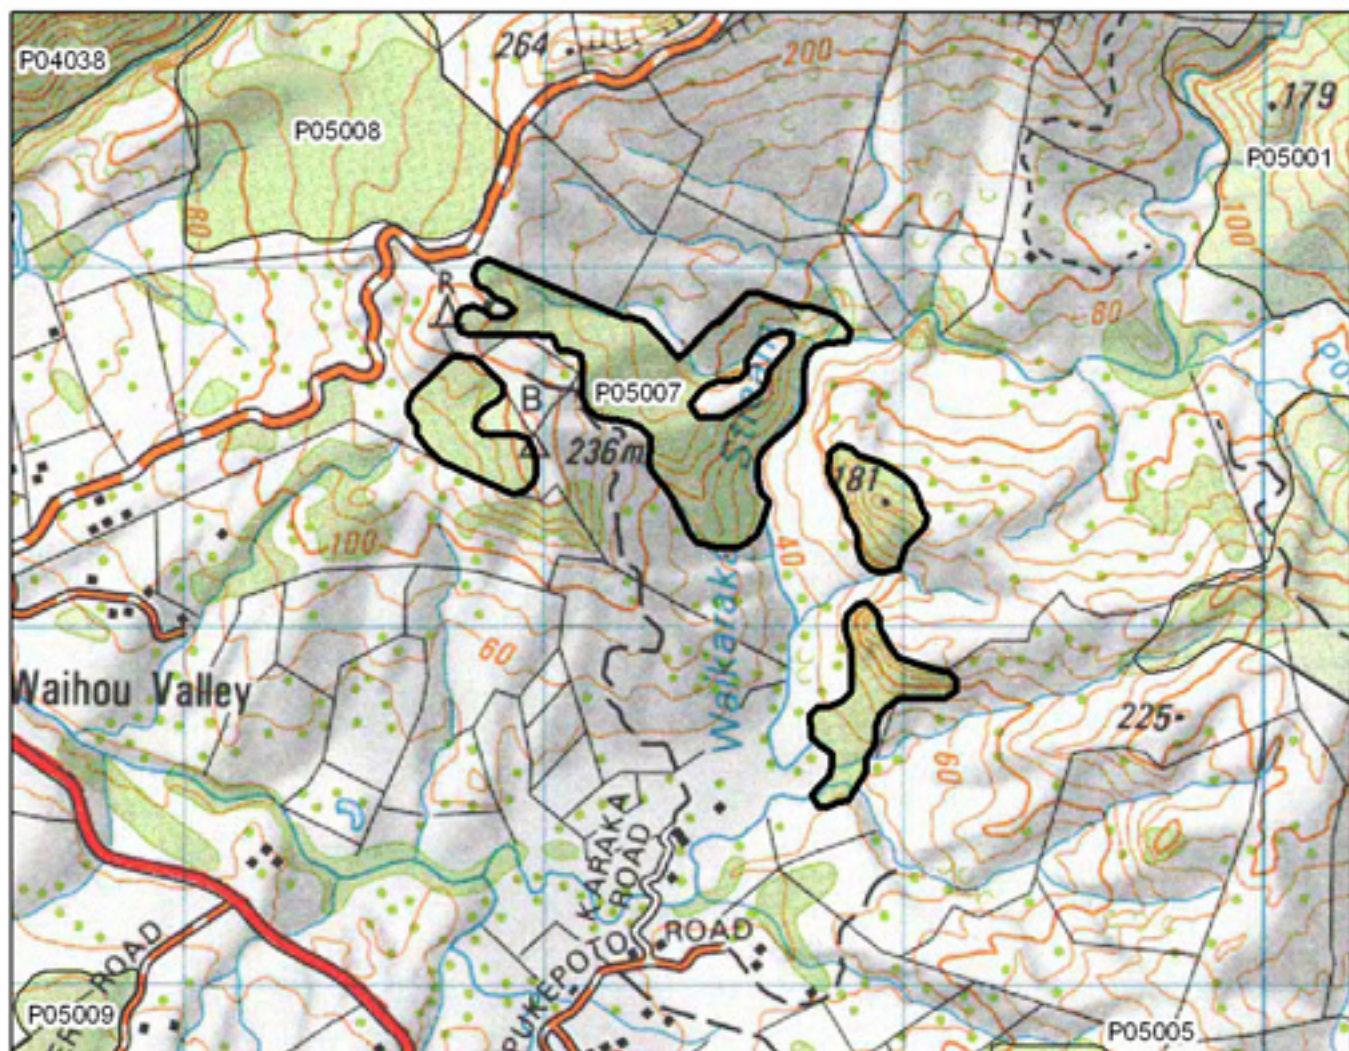

### P05004 Waiare Road Pond

- S= Shrubland
- F= Forest
- W= Wetland
- E= Estuarine

### P05005 Whakanekeneke River Bush

- S= Shrubland
- F= Forest
- W= Wetland
- E= Estuarine

## P05006 Lake Omapere and Environs

0 375 750 1,500 Metres

S= Shrubland  
 F= Forest  
 W= Wetland  
 E= Estuarine

### P05007 Waikaraka Stream Bush

- S= Shrubland
- F= Forest
- W= Wetland
- E= Estuarine