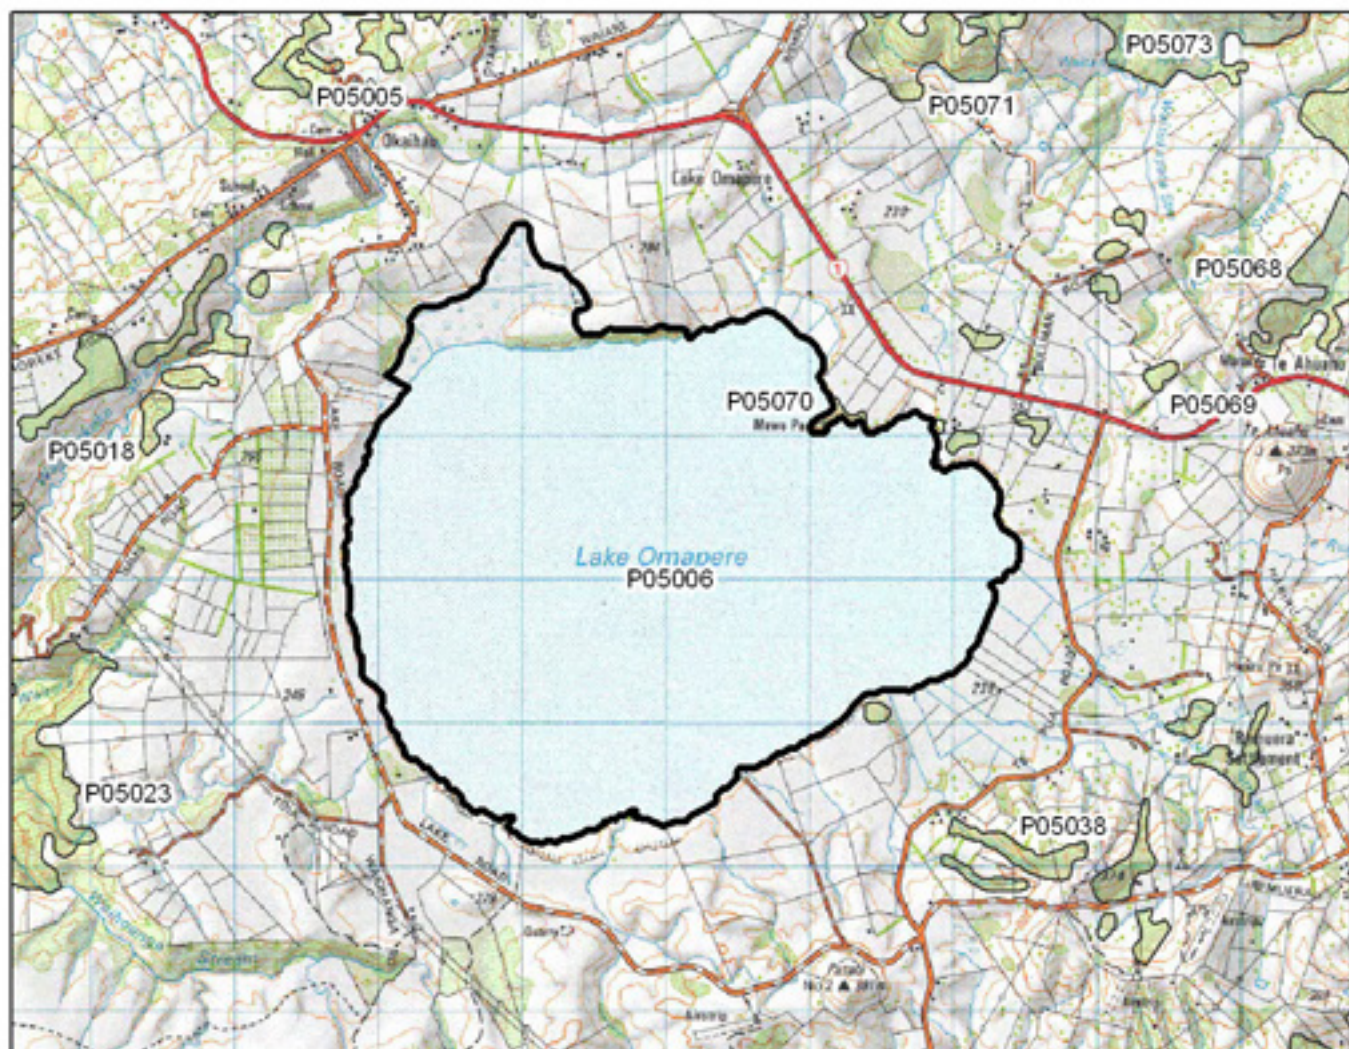

### P05004 Waiare Road Pond

- S= Shrubland
- F= Forest
- W= Wetland
- E= Estuarine

### P05005 Whakanekeneke River Bush

- S= Shrubland
- F= Forest
- W= Wetland
- E= Estuarine

## P05006 Lake Omapere and Environs

0 375 750 1,500 Metres

S= Shrubland  
 F= Forest  
 W= Wetland  
 E= Estuarine

### P05007 Waikaraka Stream Bush

- S= Shrubland
- F= Forest
- W= Wetland
- E= Estuarine