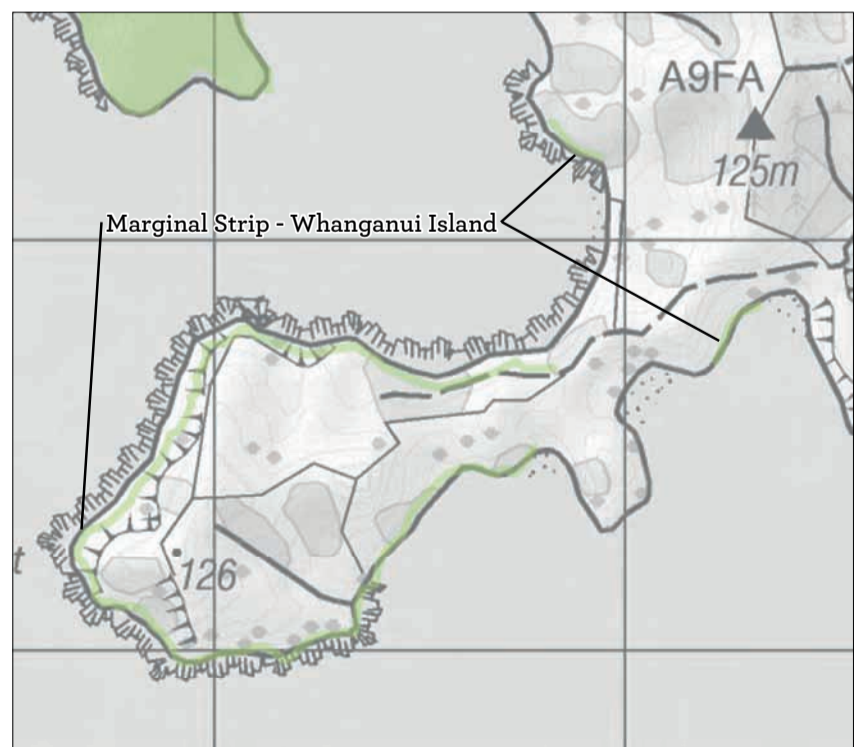

Map 8 Places overview
 Conservation Management Strategy
 Waikato

Map 8.1 Hauraki Islands Place
 Conservation Management Strategy
 Waikato

Cuvier Island (Repanga Island)

Mercury Islands

Rabbit Island

Alderman Islands (Ruamahua)

Motutapere Island

Whanganui Island

Map 8.1.1 Hauraki Islands Place-detail
 Conservation Management Strategy
 Waikato

Map 8.2 Hauraki-Coromandel Peninsula Place
 Conservation Management Strategy
 Waikato

Northern Coromandel

Thames Coast, Kauaeranga Valley and Broken Hills

Maratoto, Wentworth and Wharekirauponga

Map 8.2.1 Hauraki-Coromandel Peninsula Place-detail
 Conservation Management Strategy
 Waikato

Map 8.3 Hahei Coast and Marine Reserve Place
 Conservation Management Strategy
 Waikato

Cathedral Cove and Mares Leg Cove Coastal Landing Sites

Mahurangi Island (Goat Island) Coastal Landing Site

Hotwater Beach Recreation Reserve: Designated area for structures

Map 8.3.1 Hahei Coast and Marine Reserve Place-detail