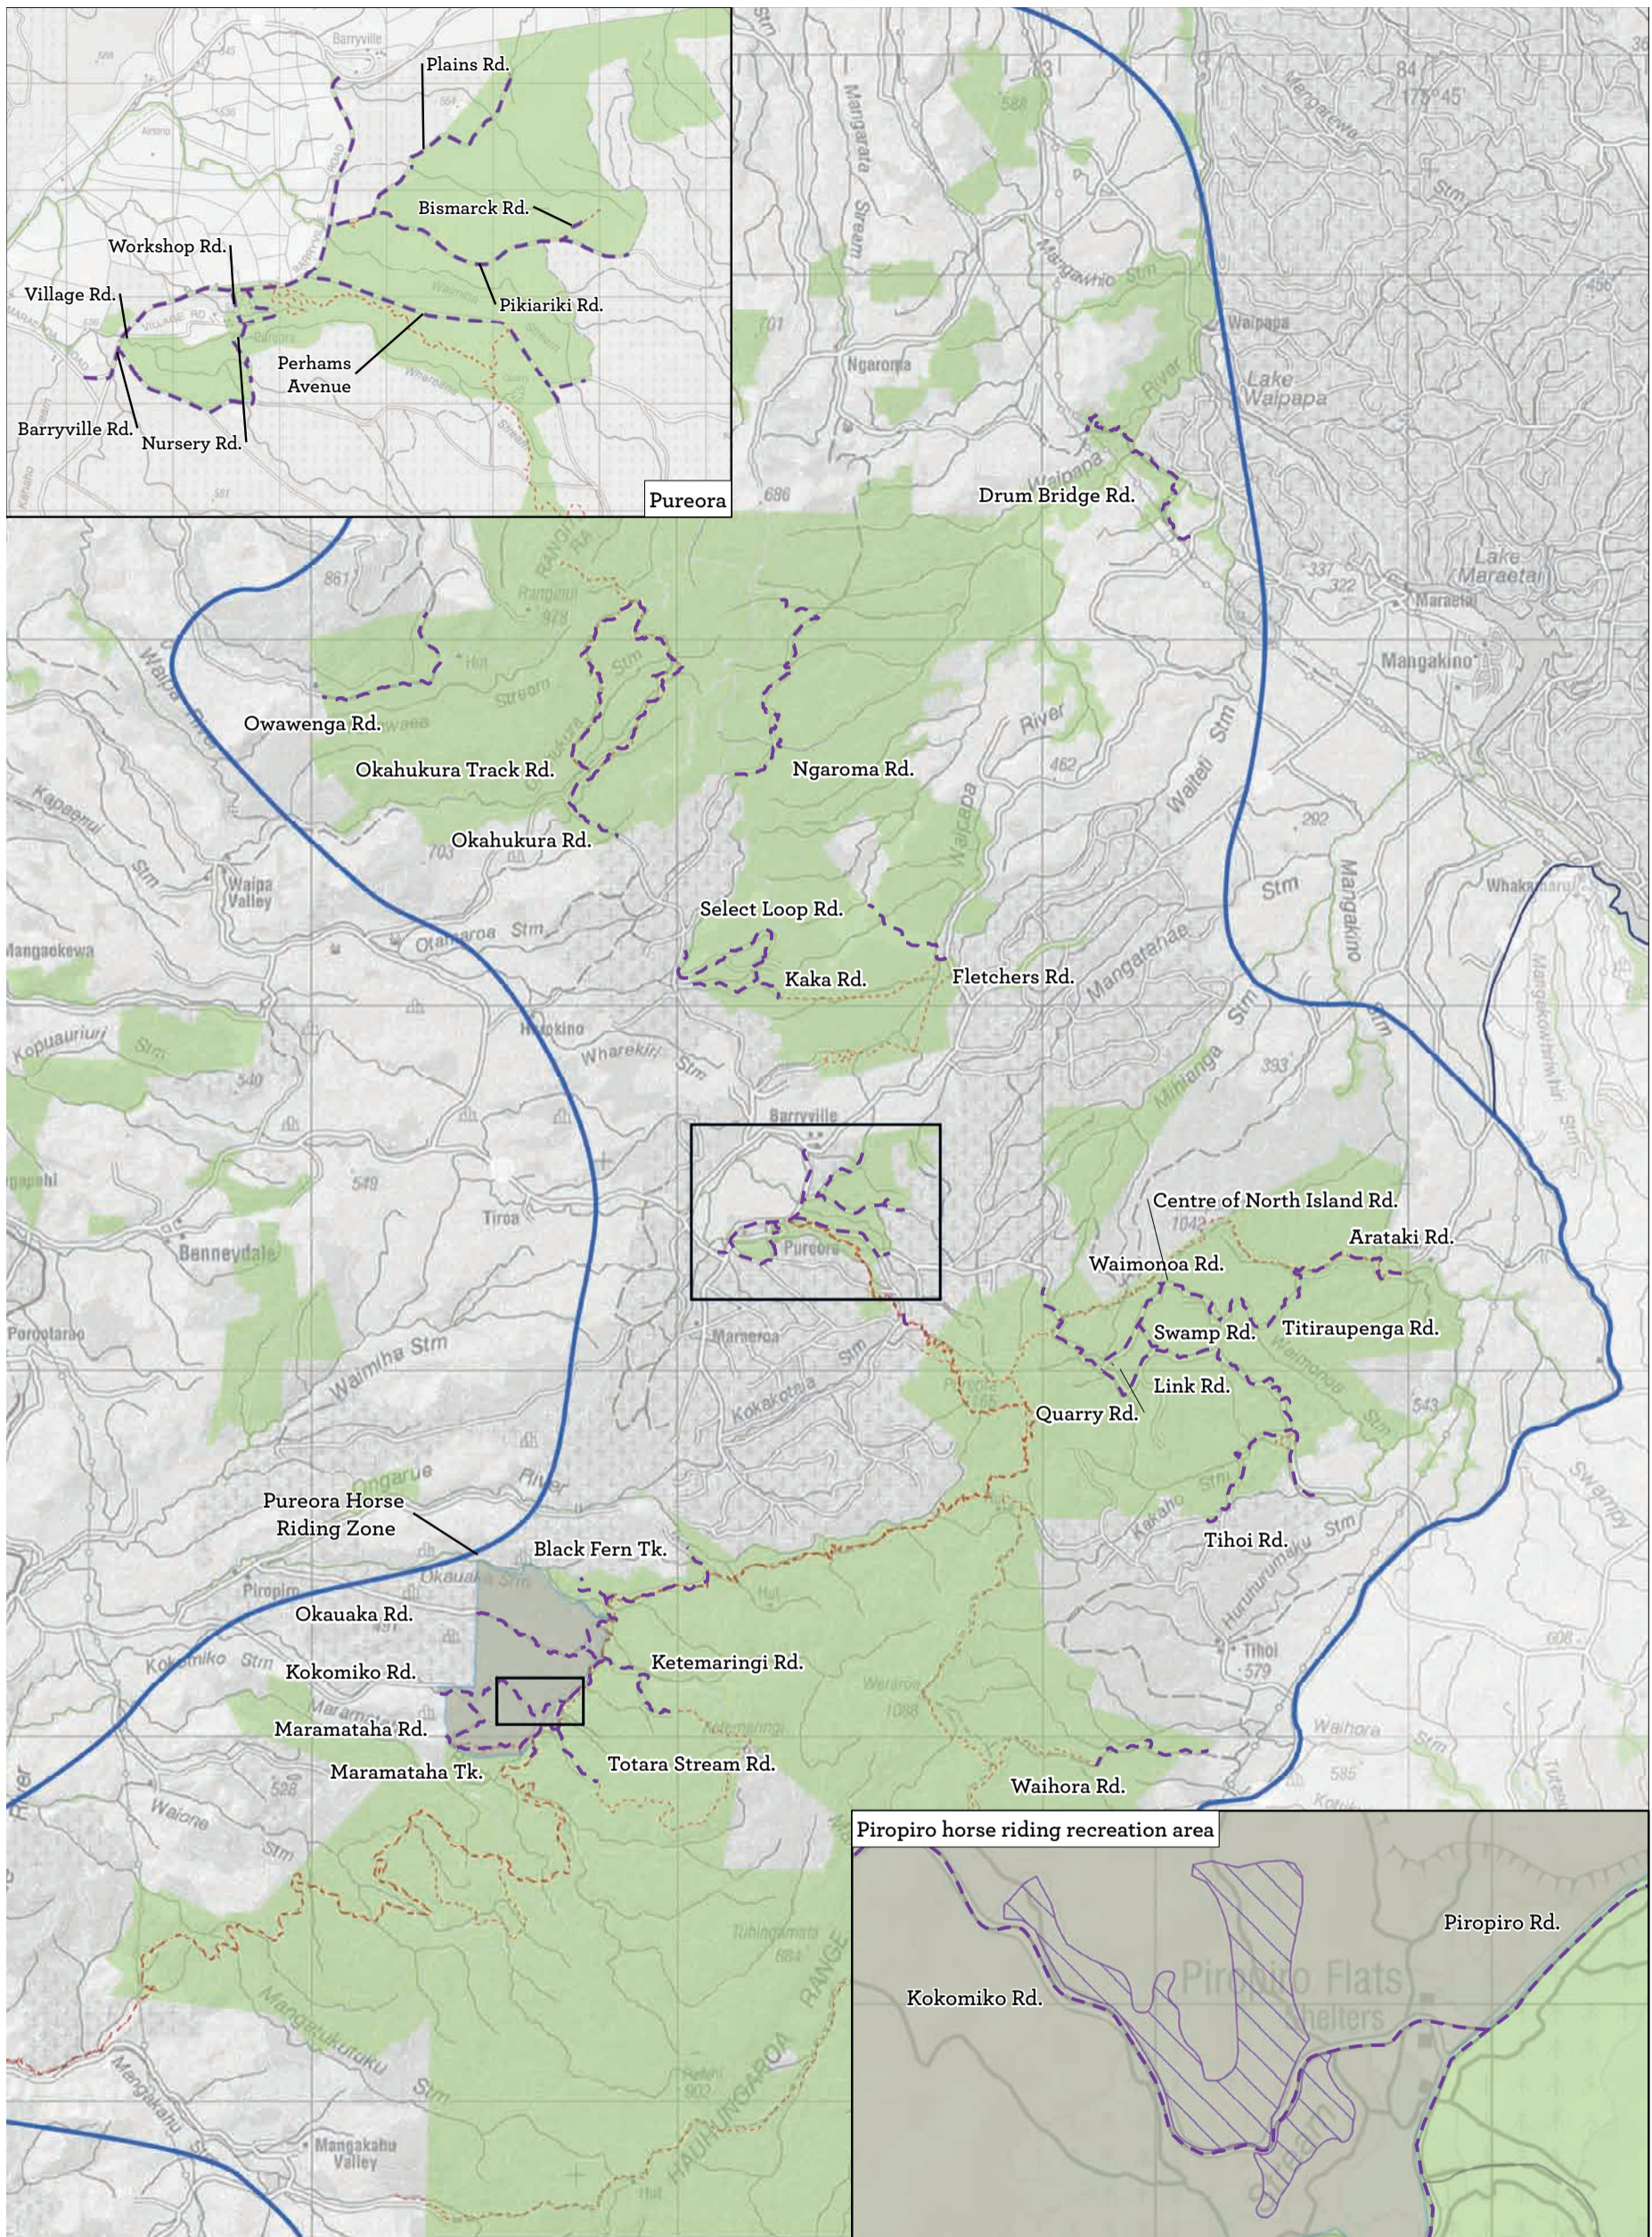

Map 8.8.3 Pureora Place-Horse access

Conservation Management Strategy
Waikato