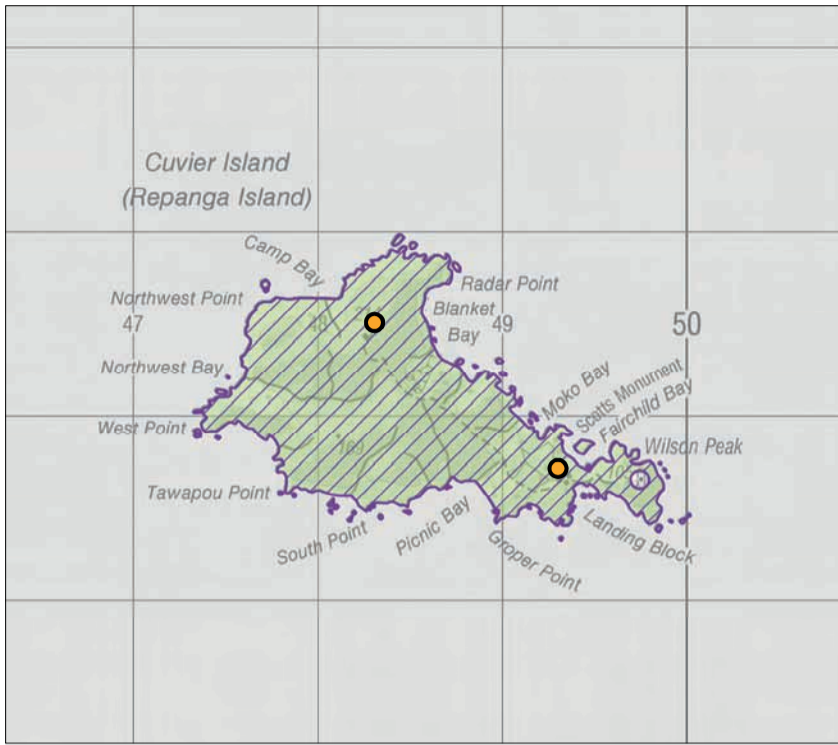

Map 8 Places overview
 Conservation Management Strategy
 Waikato

Map 8.1 Hauraki Islands Place
 Conservation Management Strategy
 Waikato

Cuvier Island (Repanga Island)

Mercury Islands

Rabbit Island

Alderman Islands (Ruamahua)

Motutapere Island

Whanganui Island

Map 8.1.1 Hauraki Islands Place-detail
 Conservation Management Strategy
 Waikato

Map 8.2 Hauraki-Coromandel Peninsula Place
 Conservation Management Strategy
 Waikato

Northern Coromandel

Thames Coast, Kauaeranga Valley and Broken Hills

Maratoto, Wentworth and Wharekirauponga

Map 8.2.1 Hauraki-Coromandel Peninsula Place-detail
 Conservation Management Strategy
 Waikato

Map 8.3 Hahei Coast and Marine Reserve Place
 Conservation Management Strategy
 Waikato

Cathedral Cove and Mares Leg Cove Coastal Landing Sites

Mahurangi Island (Goat Island) Coastal Landing Site

Hotwater Beach Recreation Reserve: Designated area for structures

Map 8.3.1 Hahei Coast and Marine Reserve Place-detail