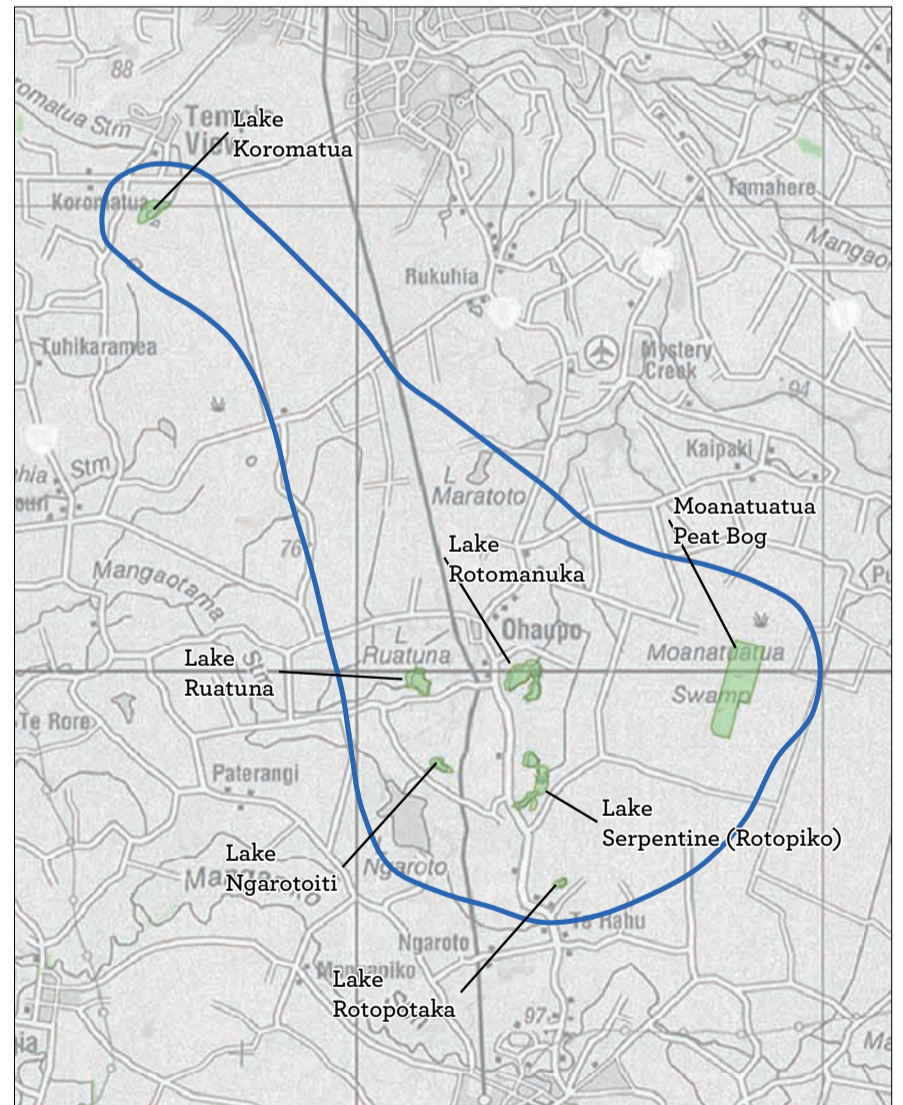

Cathedral Cove and Mares Leg Cove Coastal Landing Sites

Mahurangi Island (Goat Island) Coastal Landing Site

Hotwater Beach Recreation Reserve: Designated area for structures

Map 8.3.1 Hahei Coast and Marine Reserve Place-detail

Conservation Management Strategy
Waikato

Map 8.4 Firth of Thames / Tikapa Moana Wetland Place

Conservation Management Strategy
Waikato

Map 8.5 Freshwater Wetlands Place

Conservation Management Strategy
Waikato

Lower Waikato Wetlands

Hauraki Plains Wetlands

Lower Waikato Wetlands-(Horsham Downs)

Waipa Peat Lakes and Wetlands

Map 8.5.1 Freshwater Wetlands Place-detail
Conservation Management Strategy
Waikato

Map 8.6 Karioi to Whareorino Place