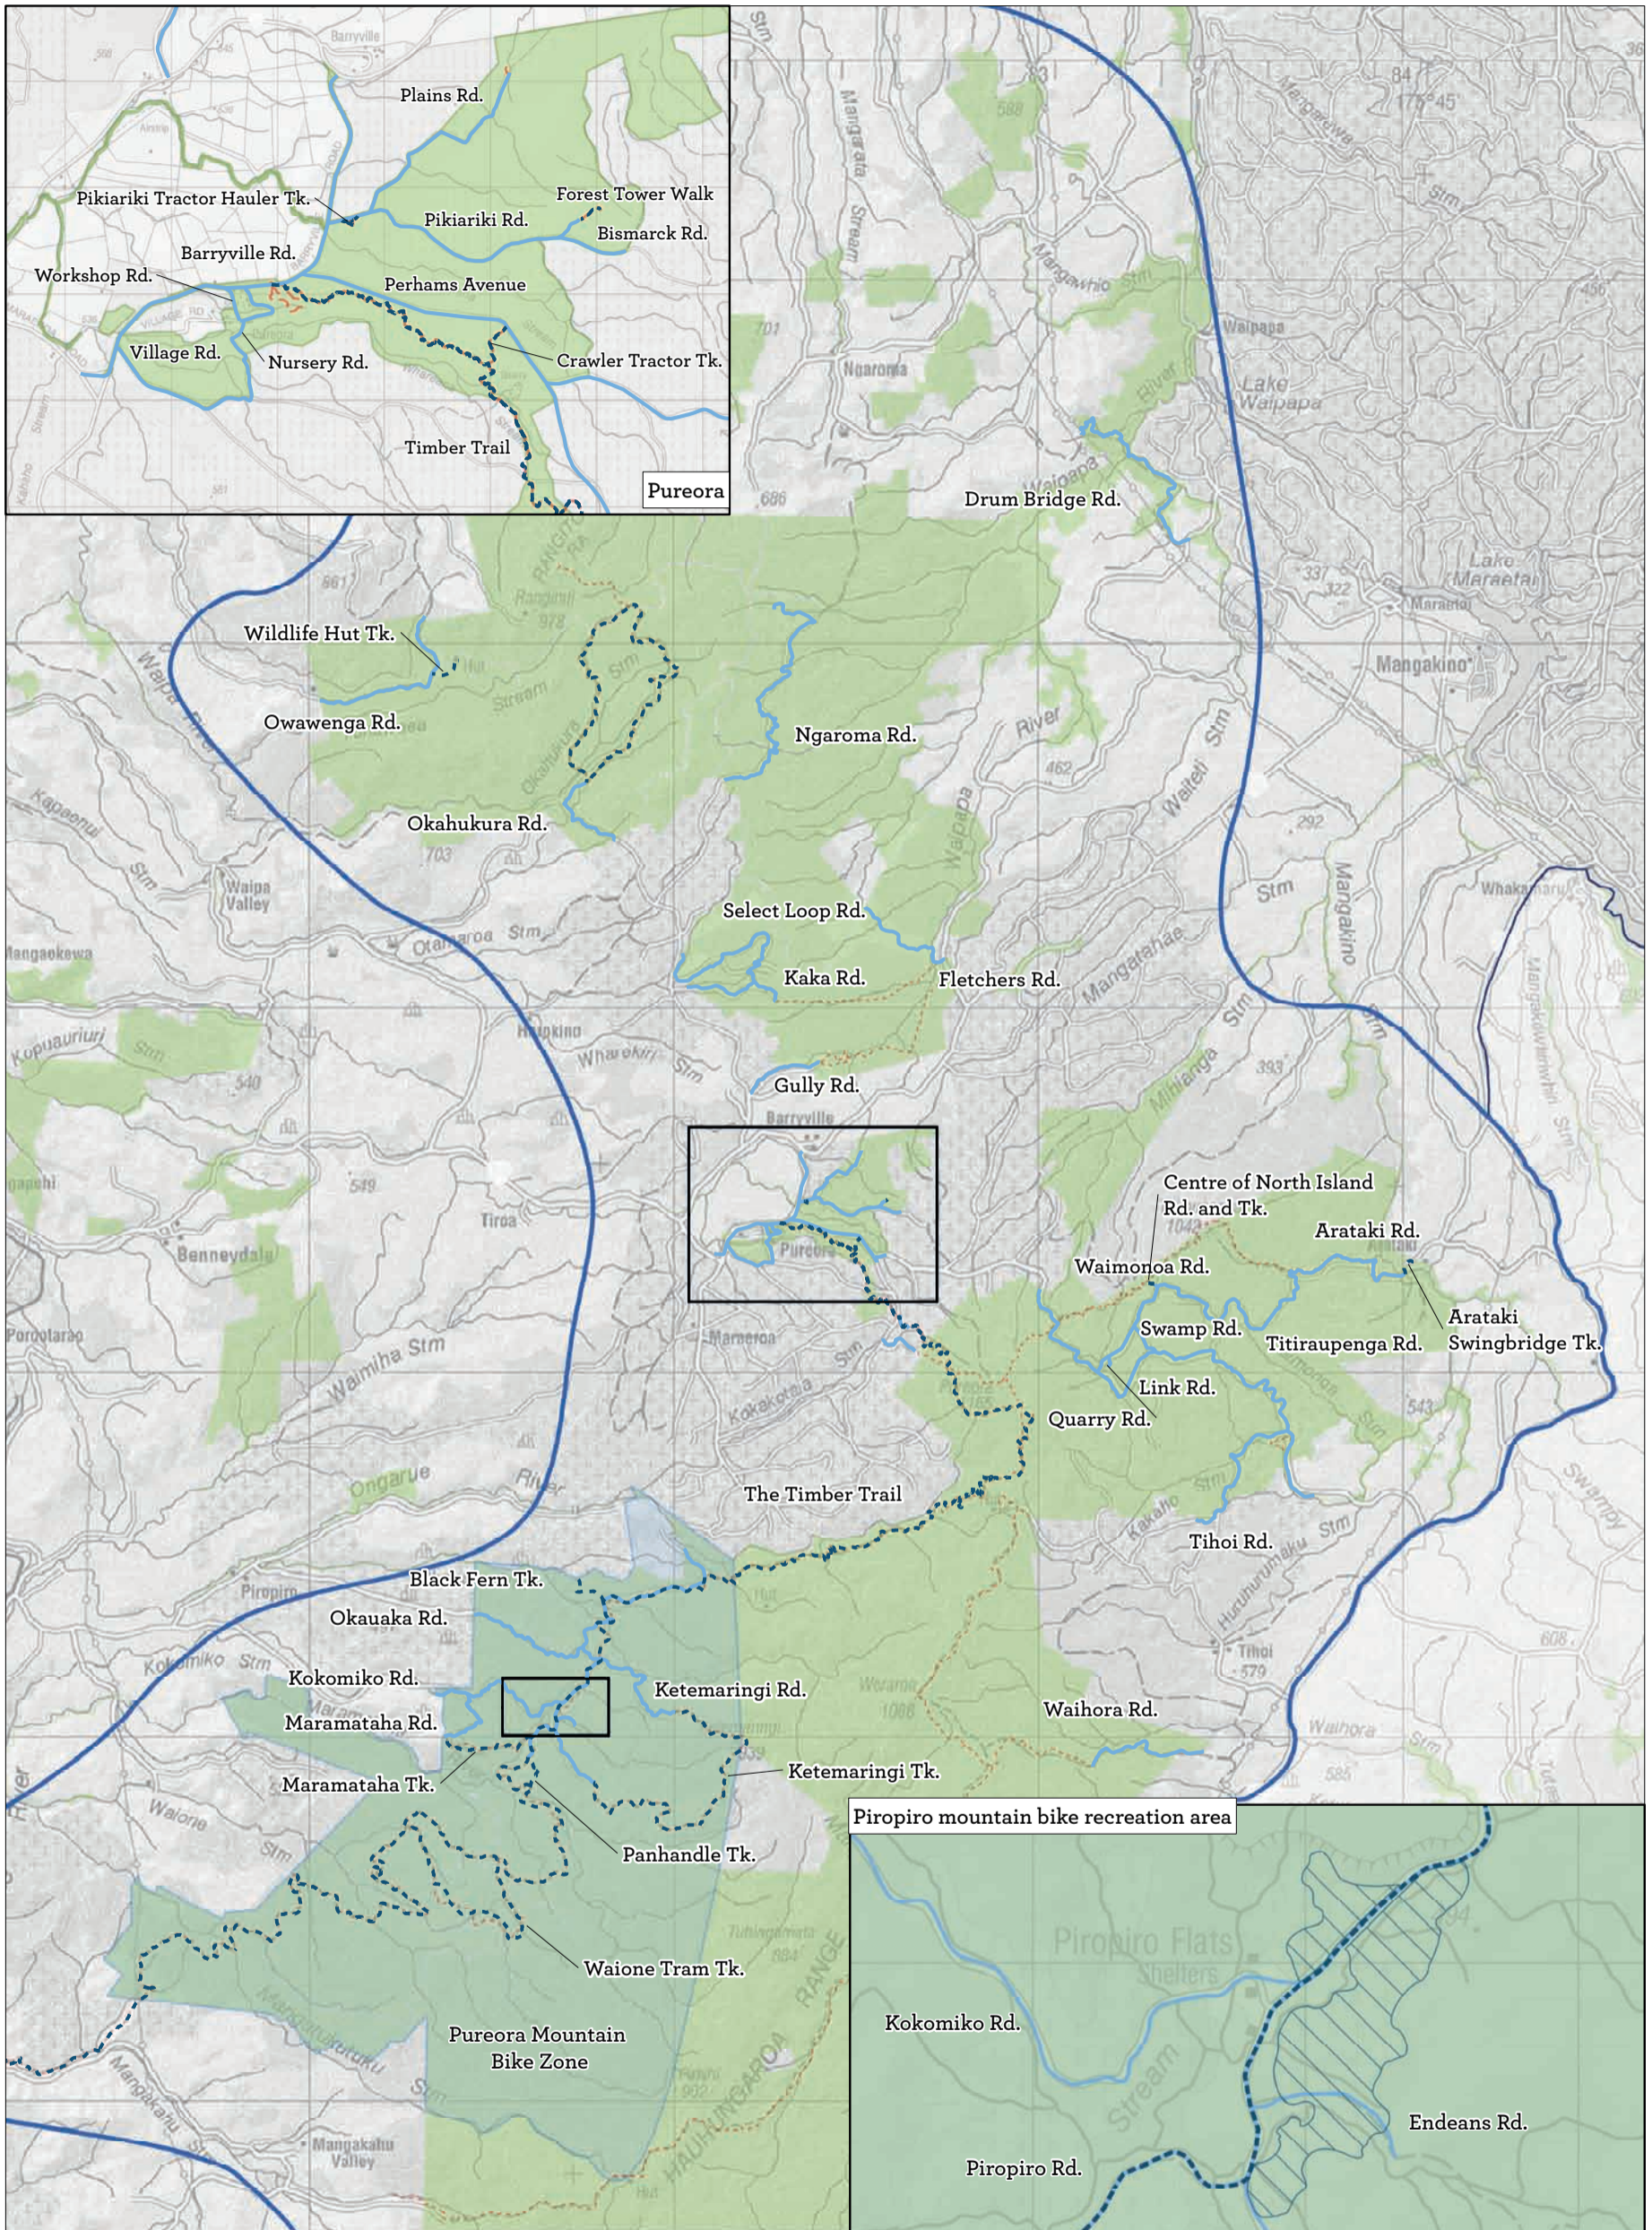

Thames Coast, Kauaeranga Valley and Broken Hills

Maratoto, Wentworth and Wharekirauponga

Map 8.2.1 Hauraki-Coromandel Peninsula Place-detail
 Conservation Management Strategy
 Waikato

Map 8.3 Hahei Coast and Marine Reserve Place
 Conservation Management Strategy
 Waikato

Cathedral Cove and Mares Leg Cove Coastal Landing Sites

Mahurangi Island (Goat Island) Coastal Landing Site

Hotwater Beach Recreation Reserve: Designated area for structures

Map 8.3.1 Hahei Coast and Marine Reserve Place-detail

Map 8.7 Waitomo Place
 Conservation Management Strategy
 Waikato

Map 8.8 Pureora Place
 Conservation Management Strategy
 Waikato

Map 8.8.1 Pureora Place-Motorised vehicle access

Conservation Management Strategy
Waikato