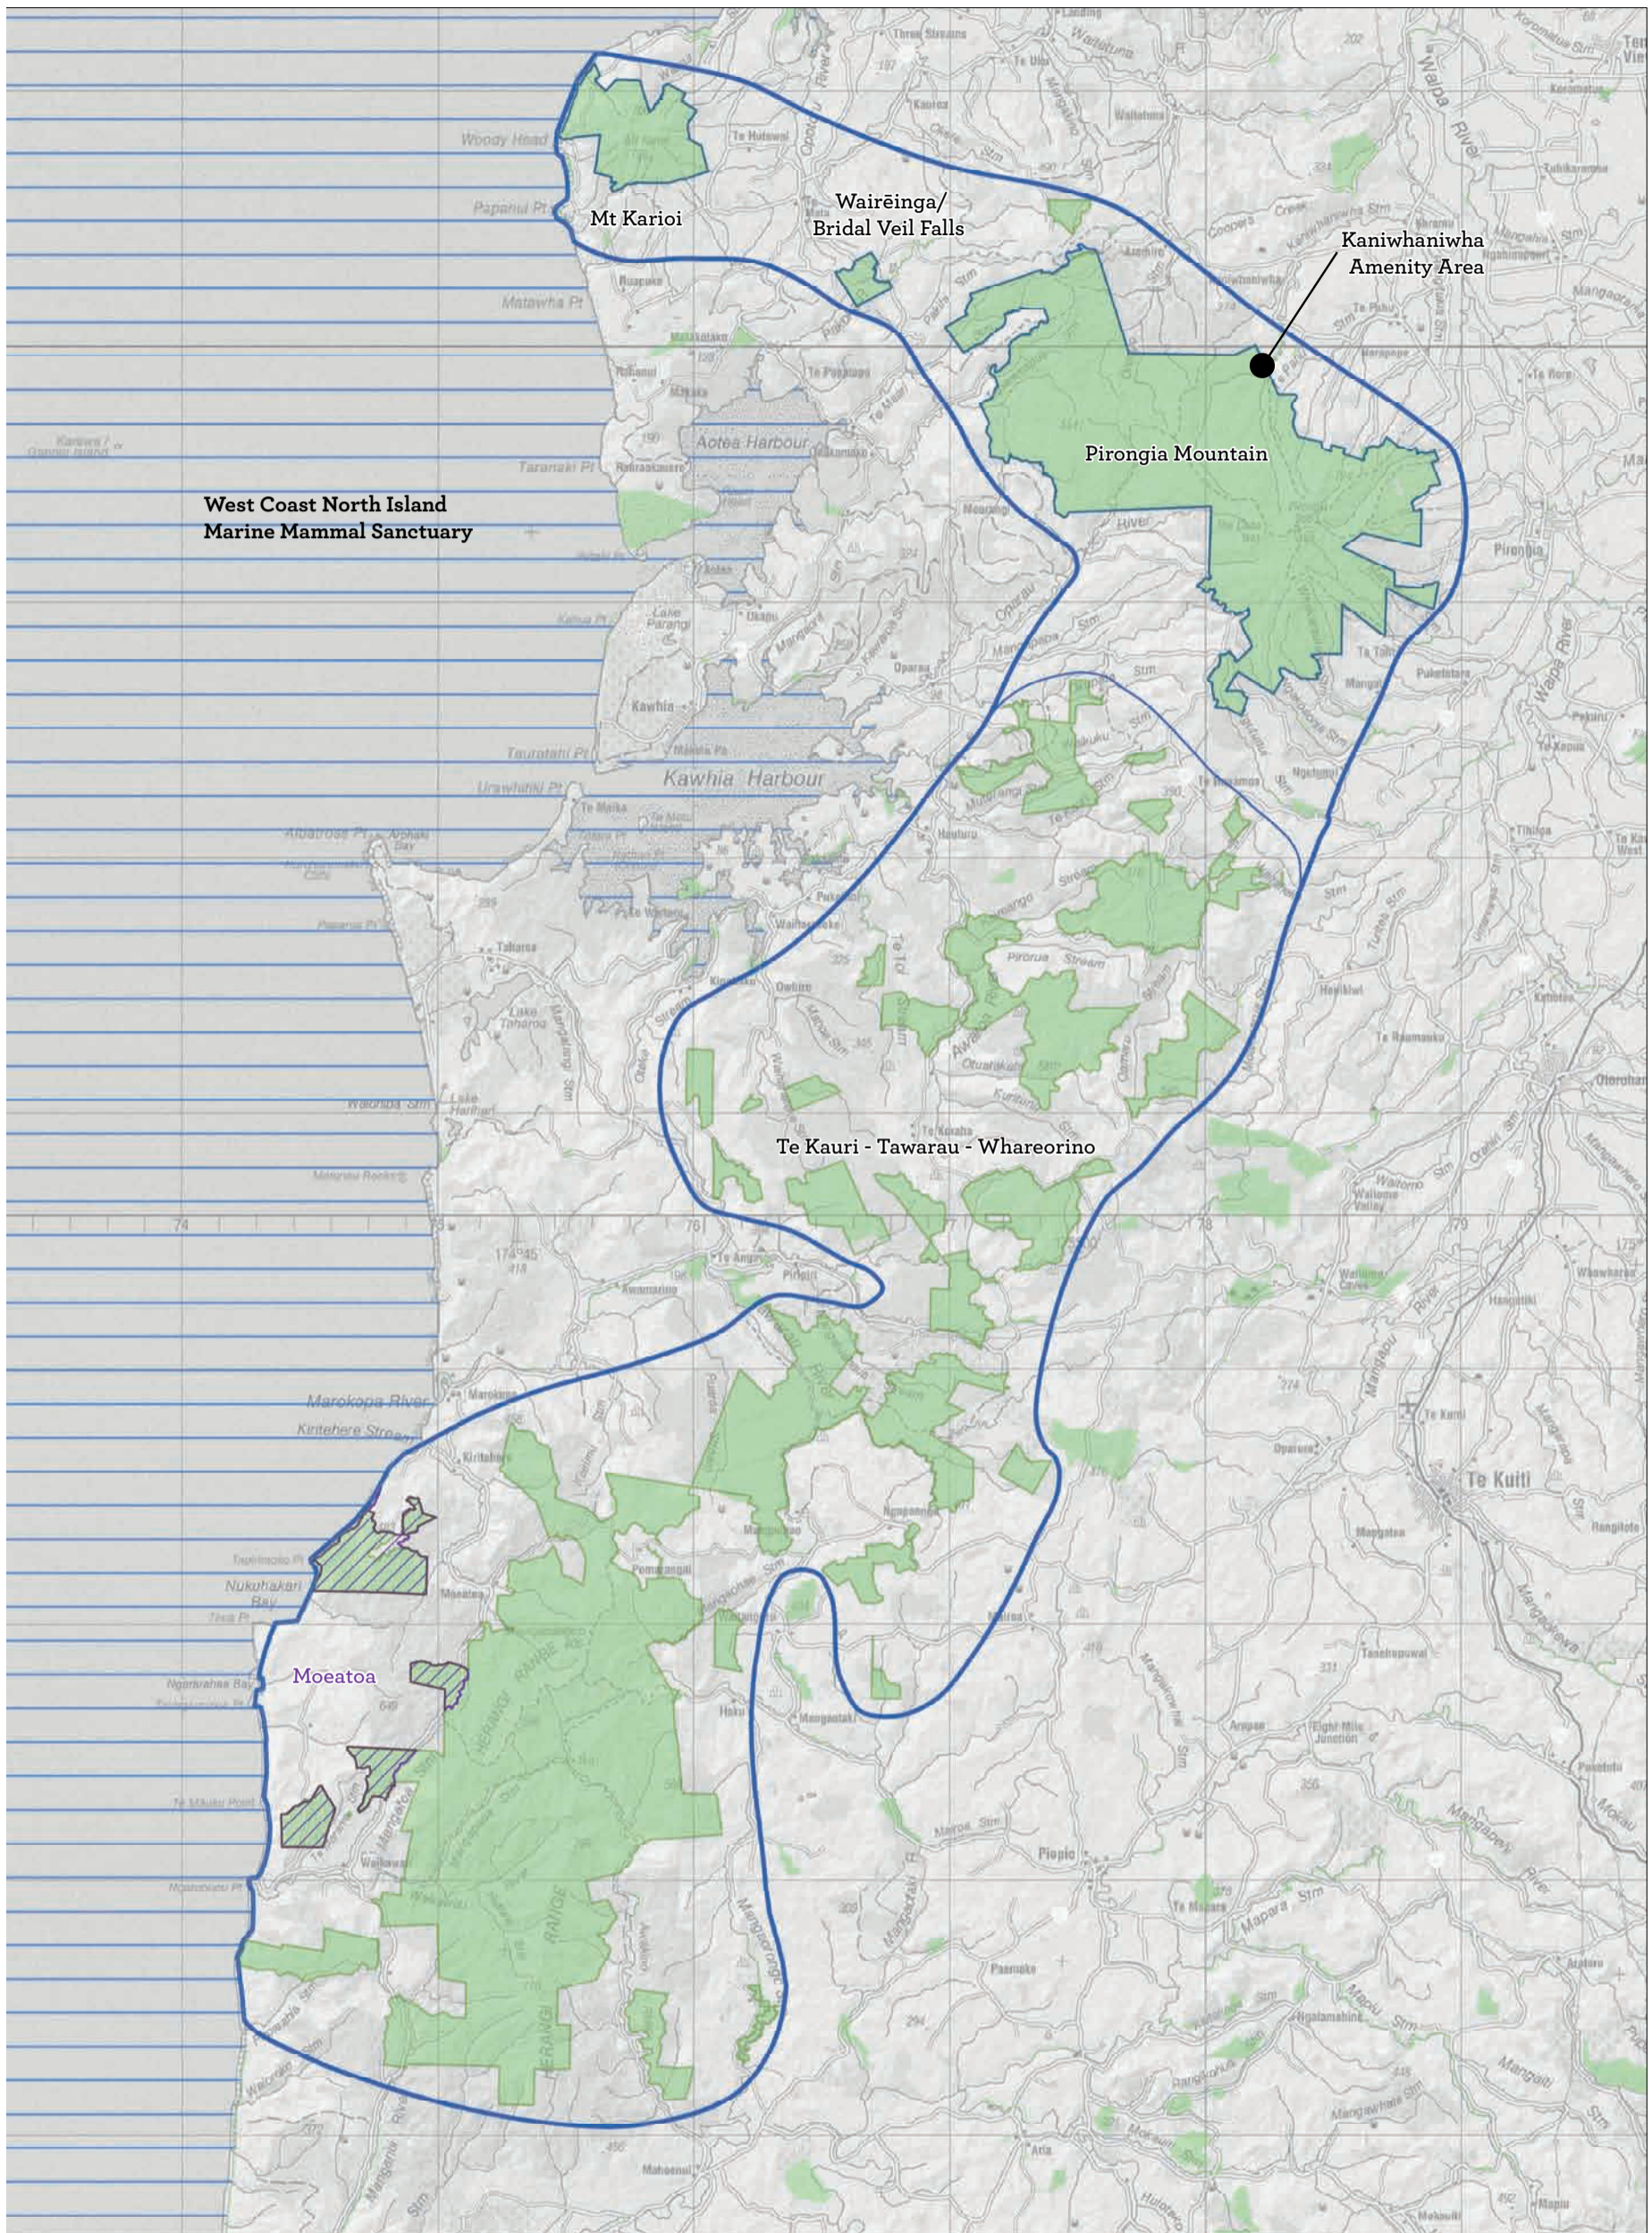

Thames Coast, Kauaeranga Valley and Broken Hills

Maratoto, Wentworth and Wharekirauponga

Map 8.2.1 Hauraki-Coromandel Peninsula Place-detail
 Conservation Management Strategy
 Waikato

Map 8.3 Hahei Coast and Marine Reserve Place
 Conservation Management Strategy
 Waikato

Cathedral Cove and Mares Leg Cove Coastal Landing Sites

Mahurangi Island (Goat Island) Coastal Landing Site

Hotwater Beach Recreation Reserve: Designated area for structures

Map 8.3.1 Hahei Coast and Marine Reserve Place-detail

Lower Waikato Wetlands

Hauraki Plains Wetlands

Lower Waikato Wetlands-(Horsham Downs)

Waipa Peat Lakes and Wetlands

Map 8.5.1 Freshwater Wetlands Place-detail
Conservation Management Strategy
Waikato

Map 8.6 Karioi to Whareorino Place

Conservation Management Strategy
Waikato

Mt. Karioi

Wairēinga/Bridal Veil Falls

Te Kauri-Tawarau-Whareorino

Pirongia Mountain

Map 8.6.1 Karioi to Whareorino Place-detail
Conservation Management Strategy
Waikato