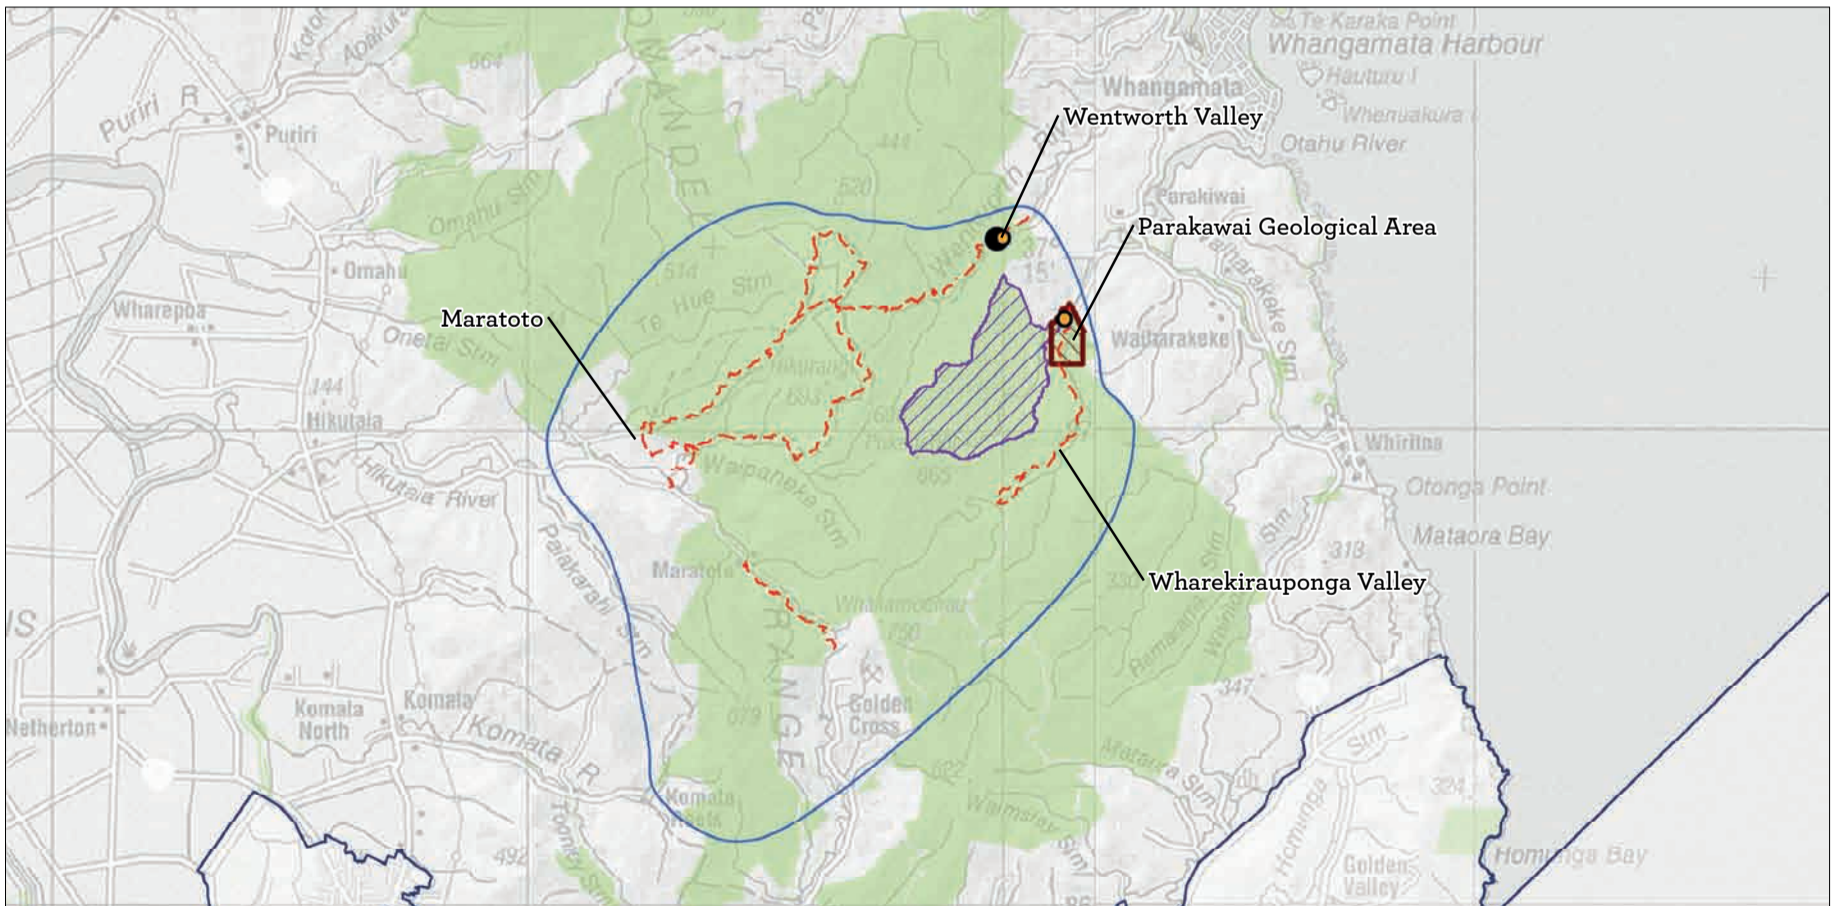

Motutapere Island

Whanganui Island

Map 8.1.1 Hauraki Islands Place-detail
 Conservation Management Strategy
 Waikato

Map 8.2 Hauraki-Coromandel Peninsula Place
 Conservation Management Strategy
 Waikato

Northern Coromandel

Thames Coast, Kauaeranga Valley and Broken Hills

Maratoto, Wentworth and Wharekirauponga

Map 8.2.1 Hauraki-Coromandel Peninsula Place-detail
 Conservation Management Strategy
 Waikato

Map 8.3 Hahei Coast and Marine Reserve Place
 Conservation Management Strategy
 Waikato

Cathedral Cove and Mares Leg Cove Coastal Landing Sites

Mahurangi Island (Goat Island) Coastal Landing Site

Hotwater Beach Recreation Reserve: Designated area for structures

Map 8.3.1 Hahei Coast and Marine Reserve Place-detail