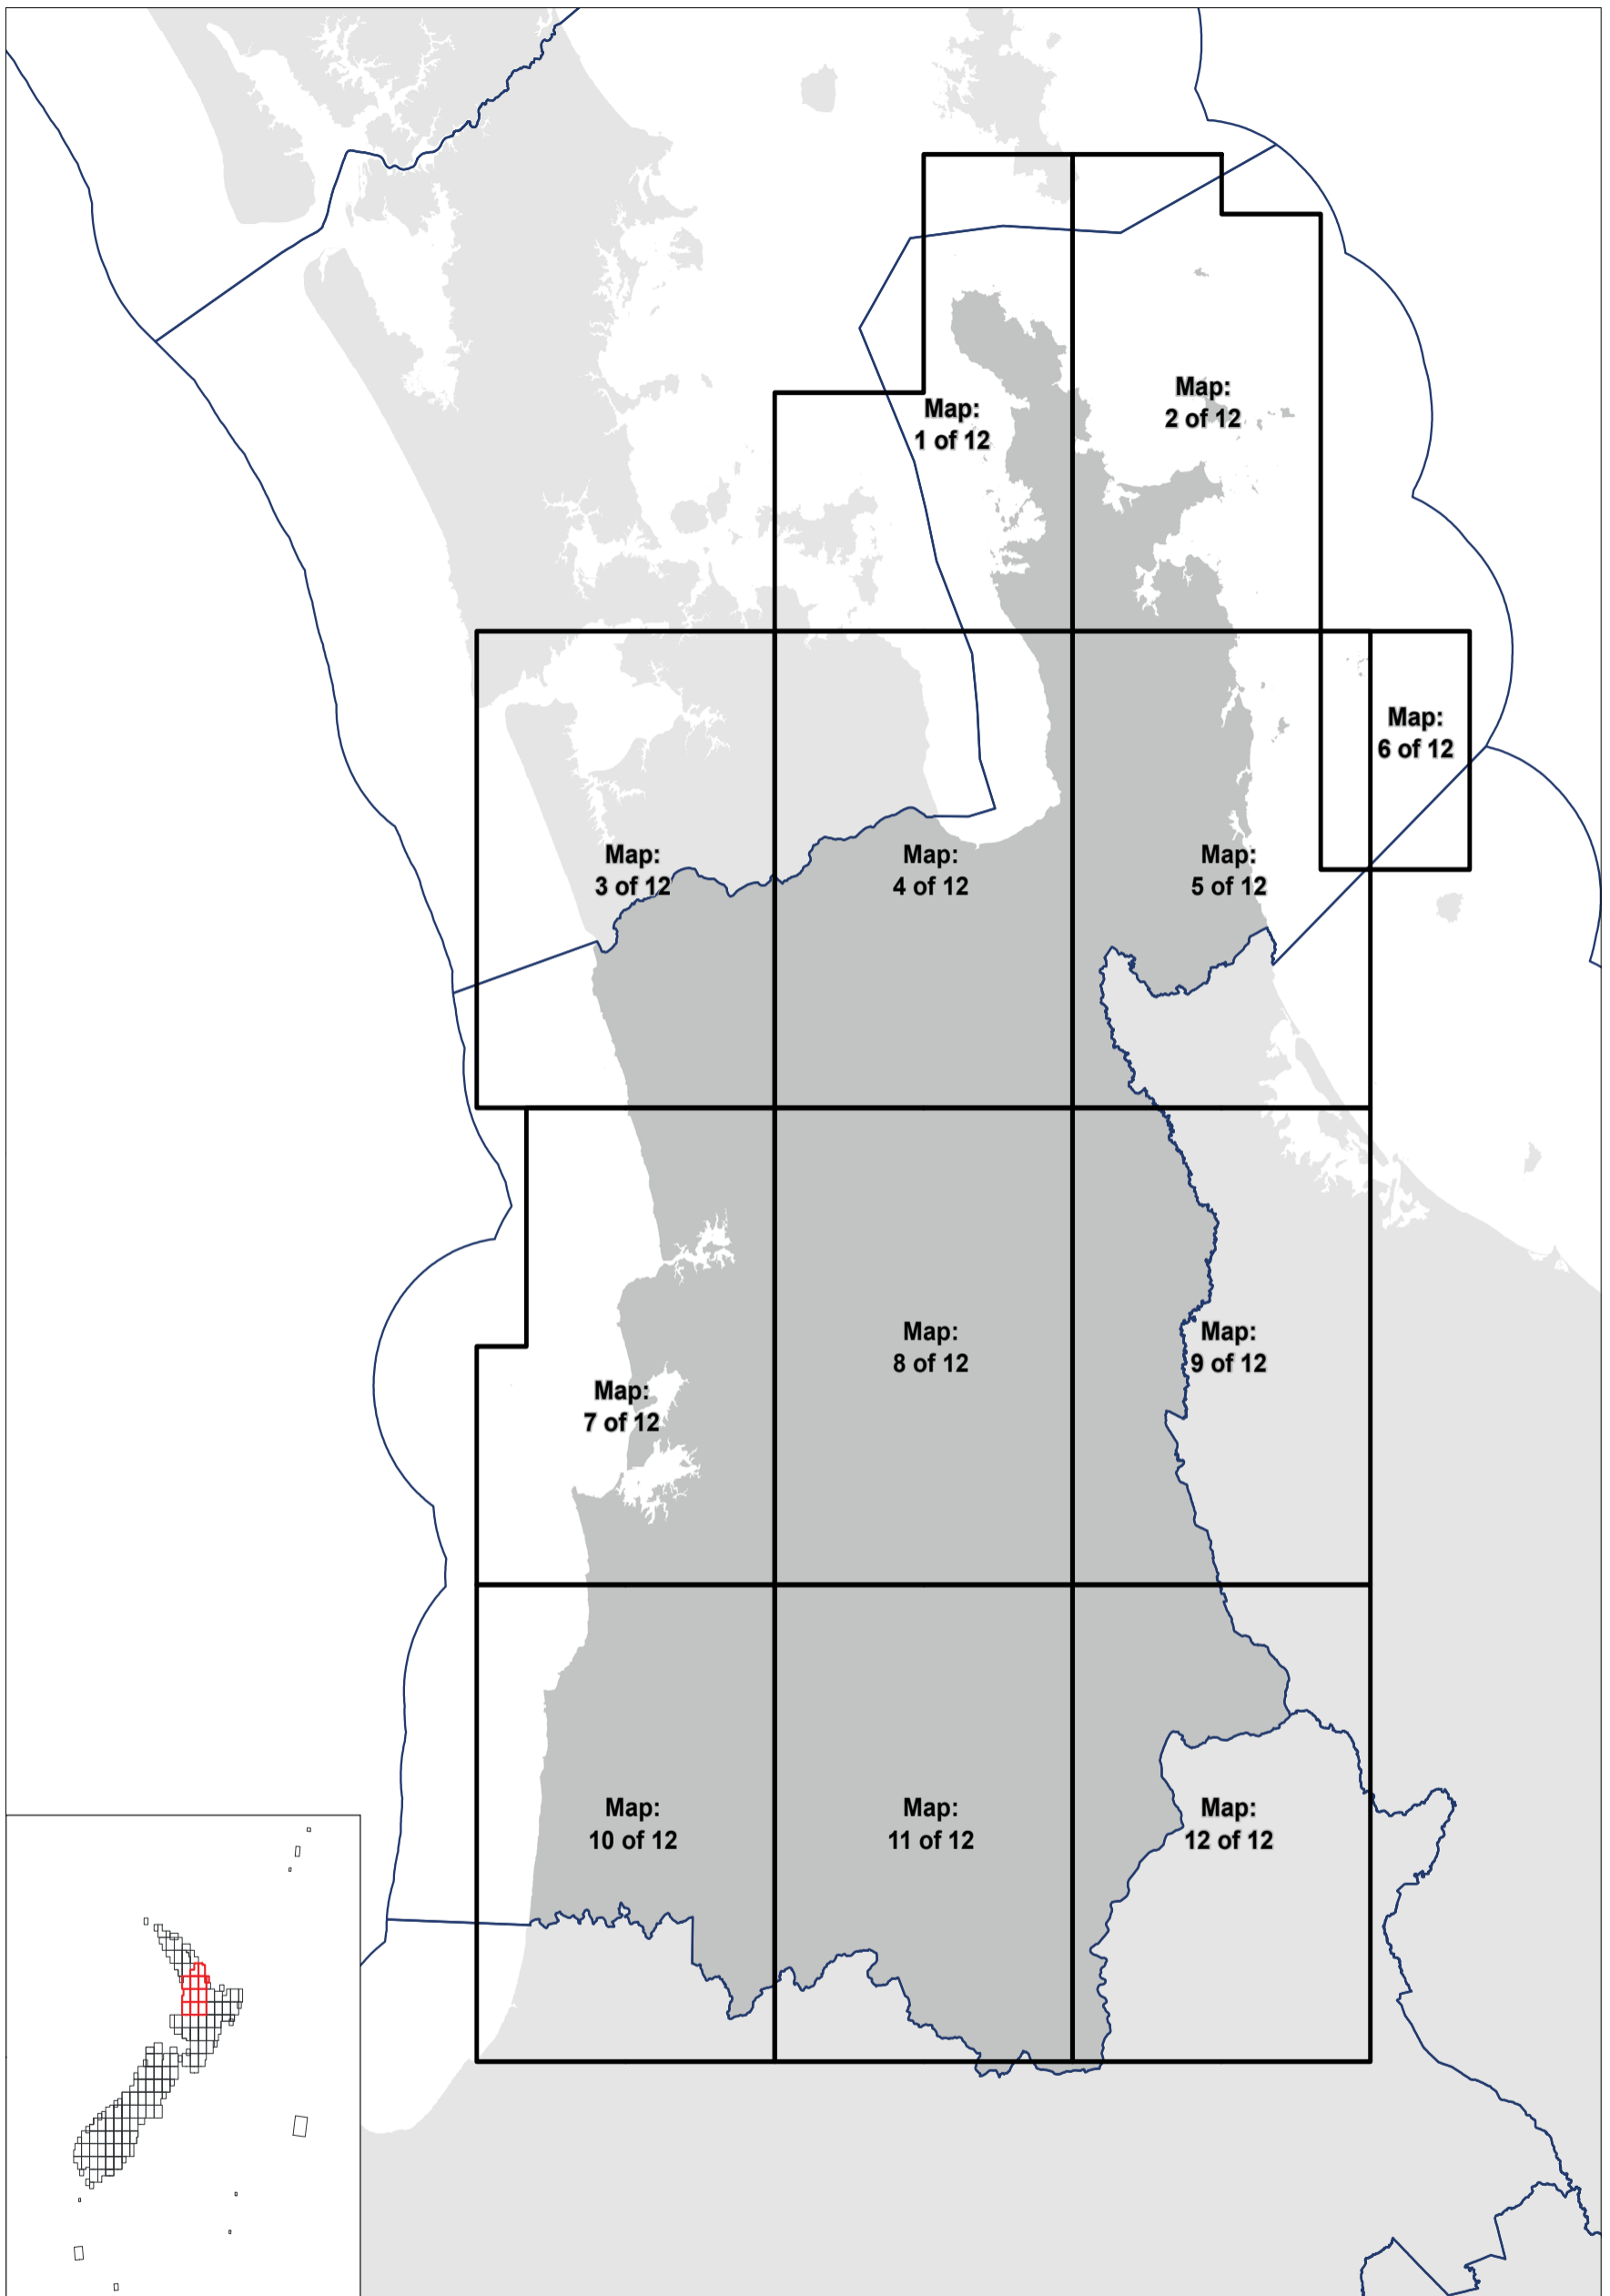

Map 9. Detail maps index
Conservation Management Strategy
Waikato