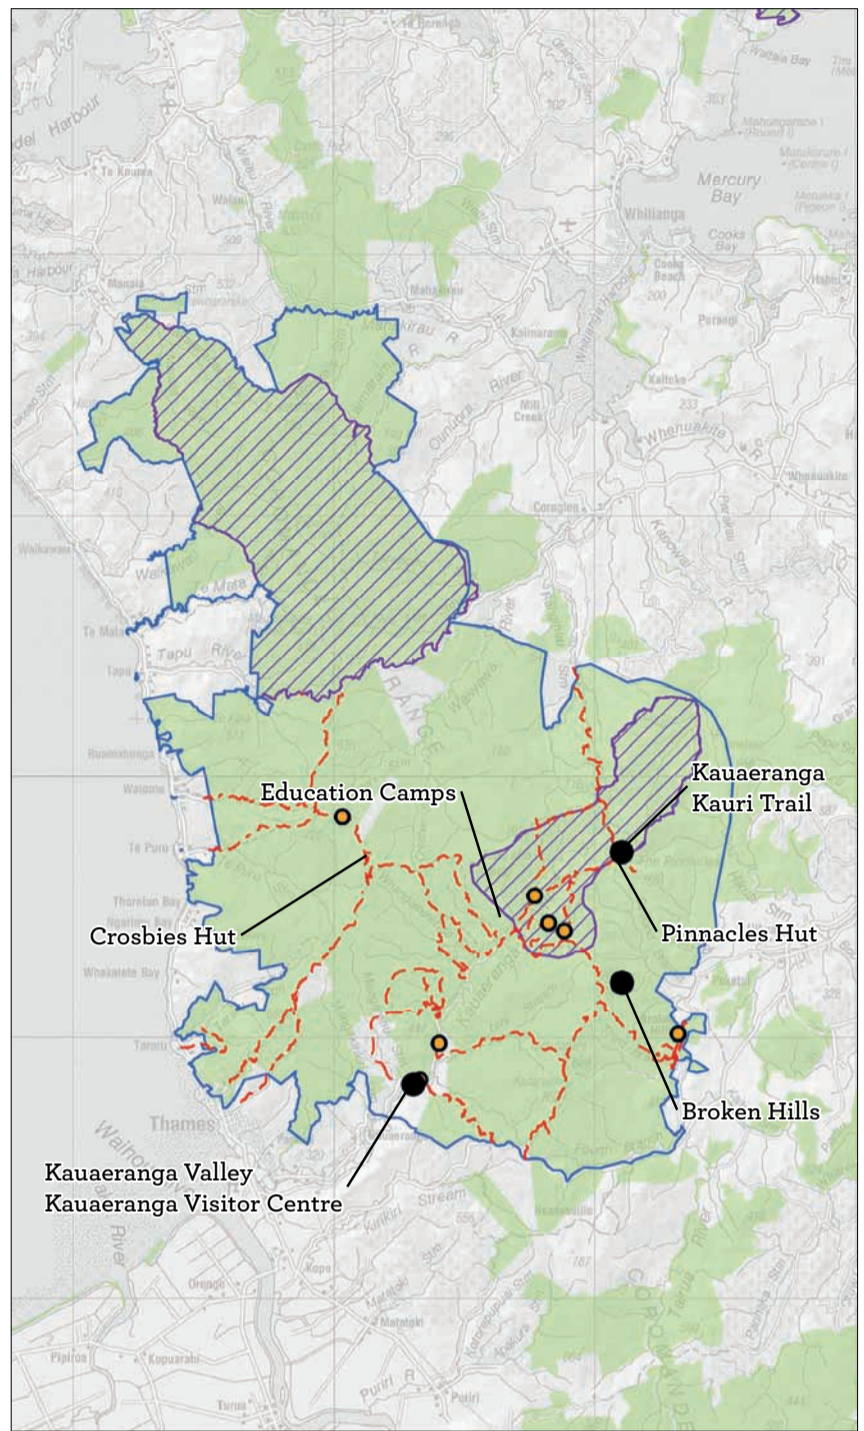

Map 8 Places overview
 Conservation Management Strategy
 Waikato

Map 8.1 Hauraki Islands Place
 Conservation Management Strategy
 Waikato

Cuvier Island (Repanga Island)

Mercury Islands

Rabbit Island

Alderman Islands (Ruamahua)

Motutapere Island

Whanganui Island

Map 8.1.1 Hauraki Islands Place-detail
 Conservation Management Strategy
 Waikato

Map 8.2 Hauraki-Coromandel Peninsula Place
 Conservation Management Strategy
 Waikato

Northern Coromandel

Thames Coast, Kauaeranga Valley and Broken Hills

Maratoto, Wentworth and Wharekirauponga

Map 8.2.1 Hauraki-Coromandel Peninsula Place-detail
 Conservation Management Strategy
 Waikato

Map 8.3 Hahei Coast and Marine Reserve Place
 Conservation Management Strategy
 Waikato

Cathedral Cove and Mares Leg Cove Coastal Landing Sites

Mahurangi Island (Goat Island) Coastal Landing Site

Hotwater Beach Recreation Reserve: Designated area for structures

Map 8.3.1 Hahei Coast and Marine Reserve Place-detail