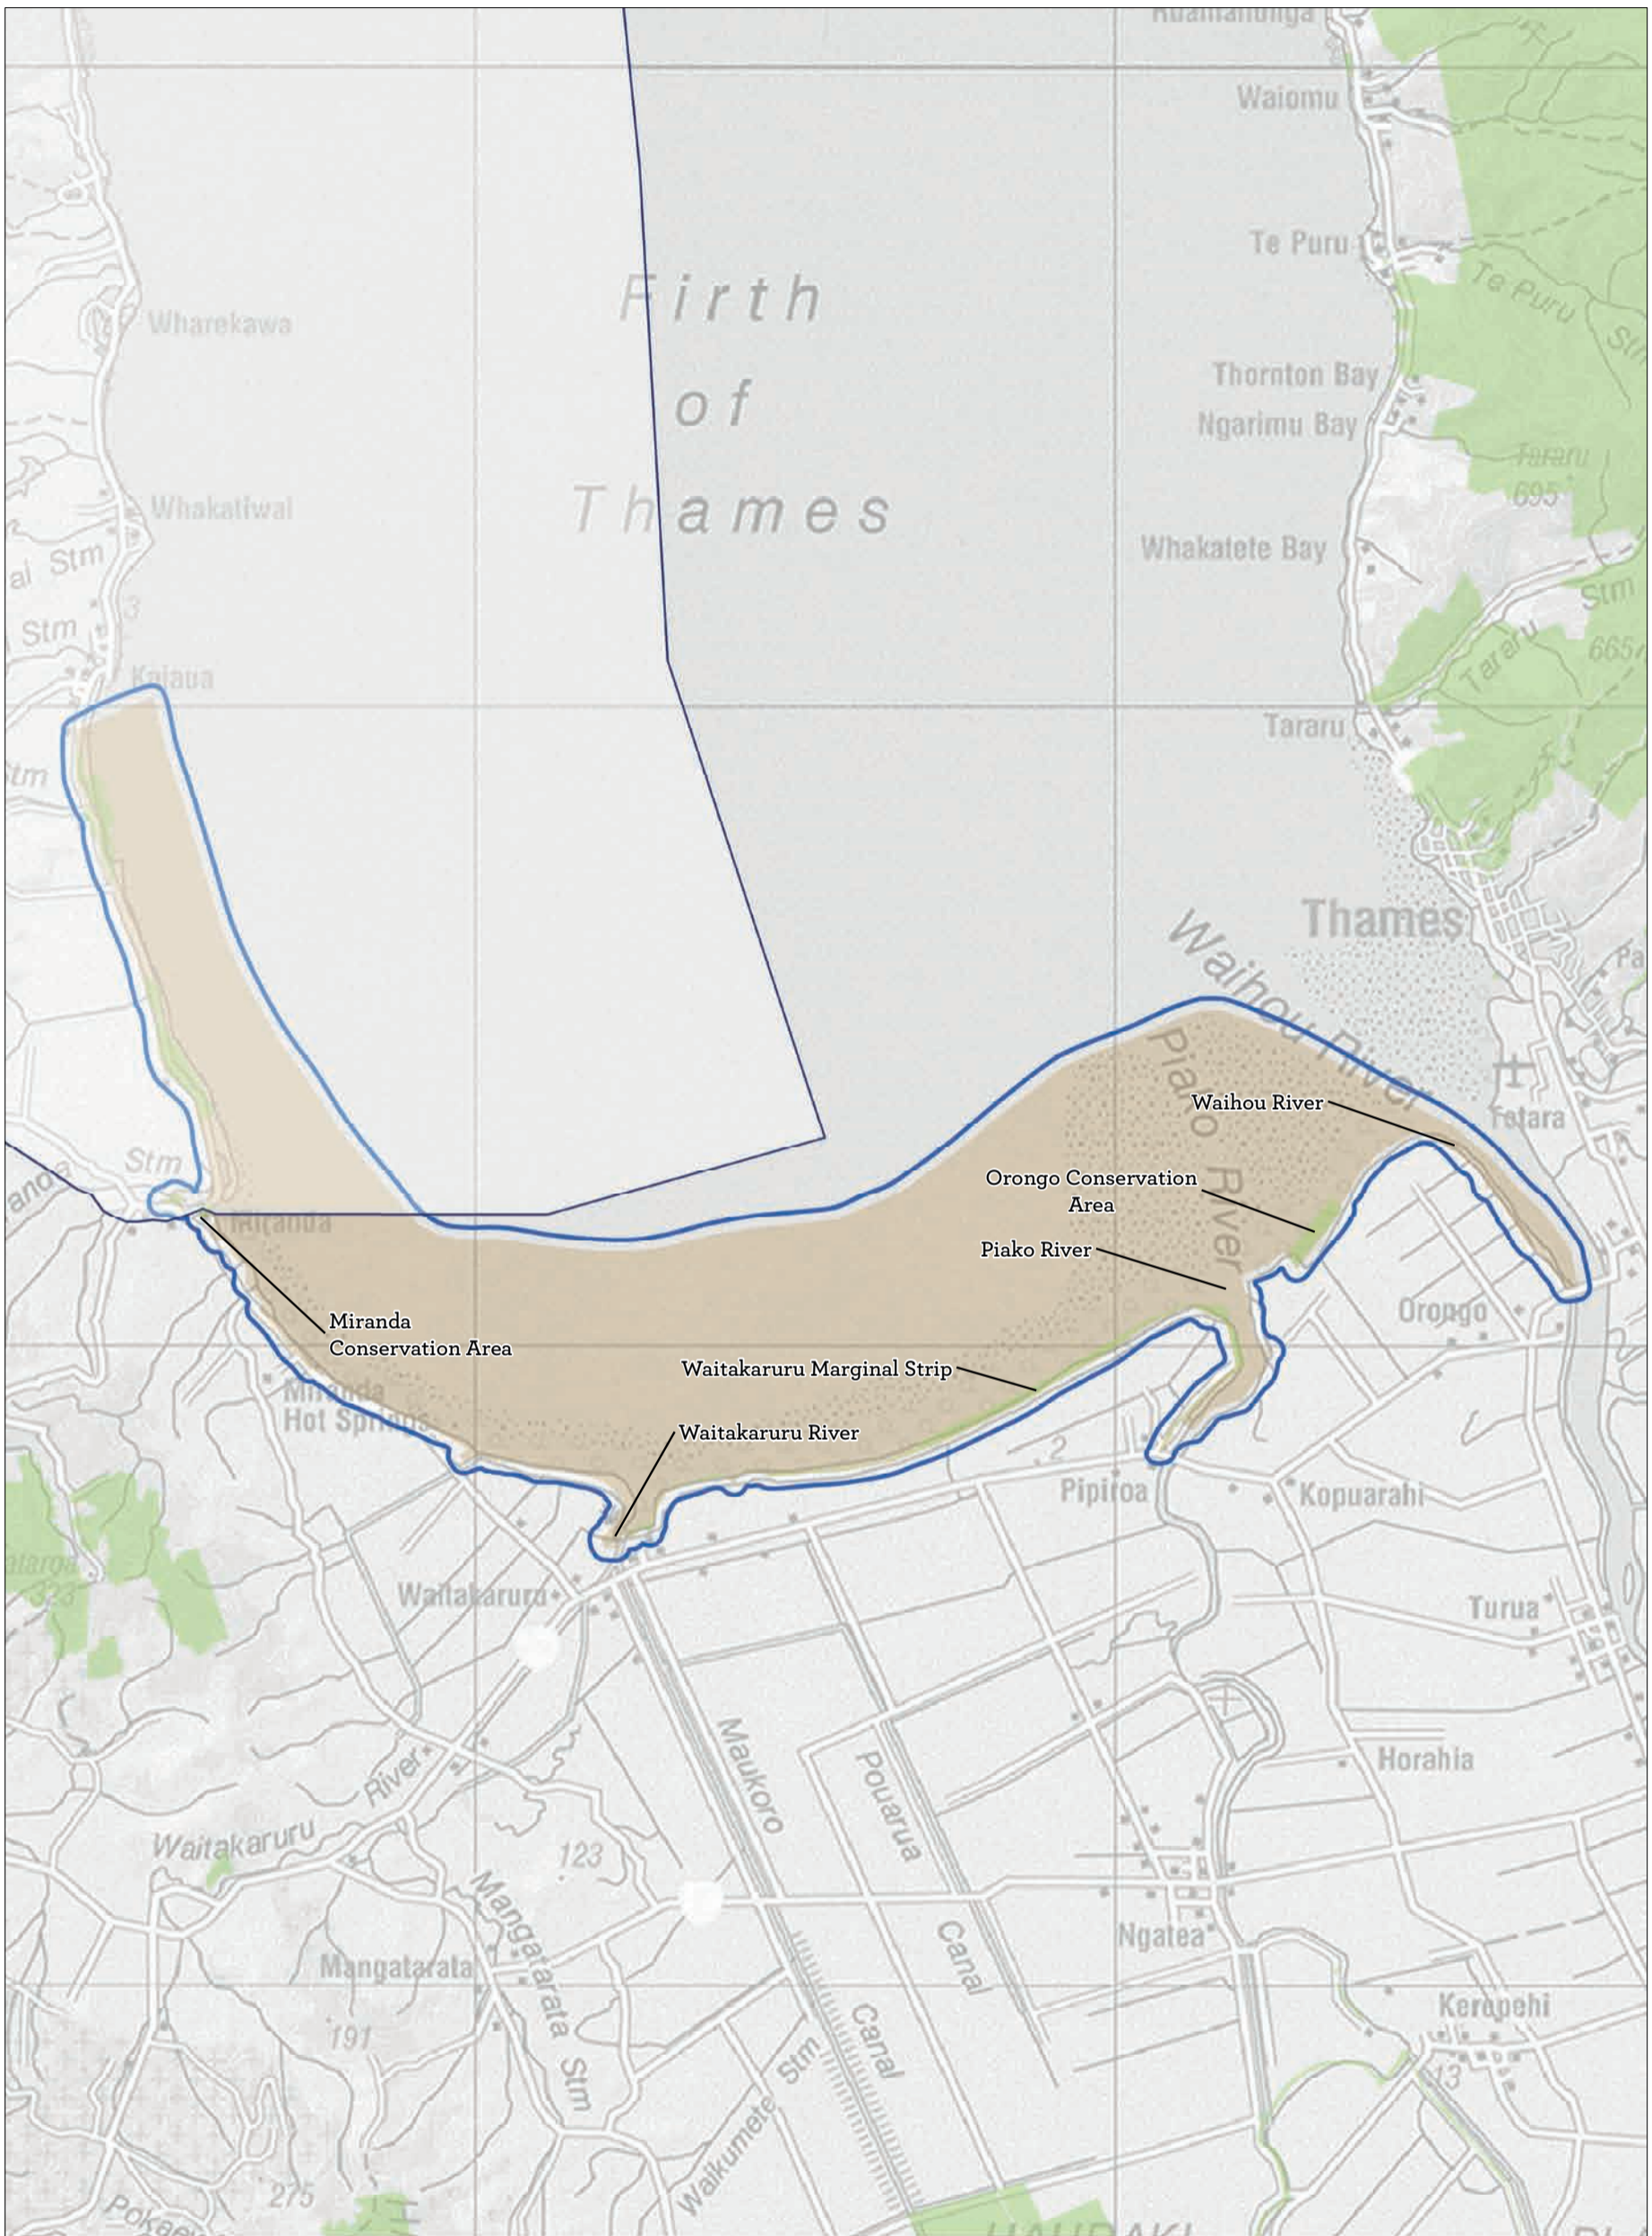

Map 8.4 Firth of Thames / Tikapa Moana Wetland Place

Conservation Management Strategy
Waikato