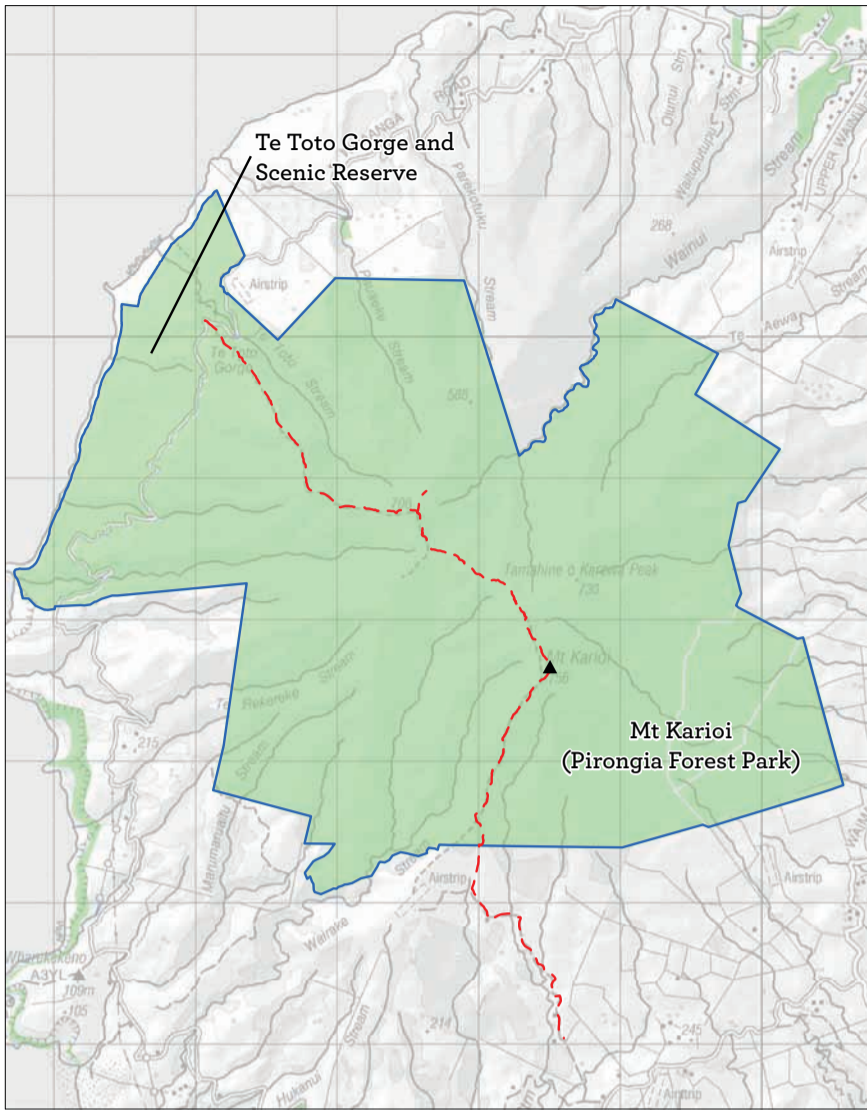

Lower Waikato Wetlands

Hauraki Plains Wetlands

Lower Waikato Wetlands-(Horsham Downs)

Waipa Peat Lakes and Wetlands

Map 8.5.1 Freshwater Wetlands Place-detail
Conservation Management Strategy
Waikato

Map 8.6 Karioi to Whareorino Place

Conservation Management Strategy
Waikato

Mt. Karioi

Wairēinga/Bridal Veil Falls

Te Kauri-Tawarau-Whareorino

Pirongia Mountain

Map 8.6.1 Karioi to Whareorino Place-detail
Conservation Management Strategy
Waikato