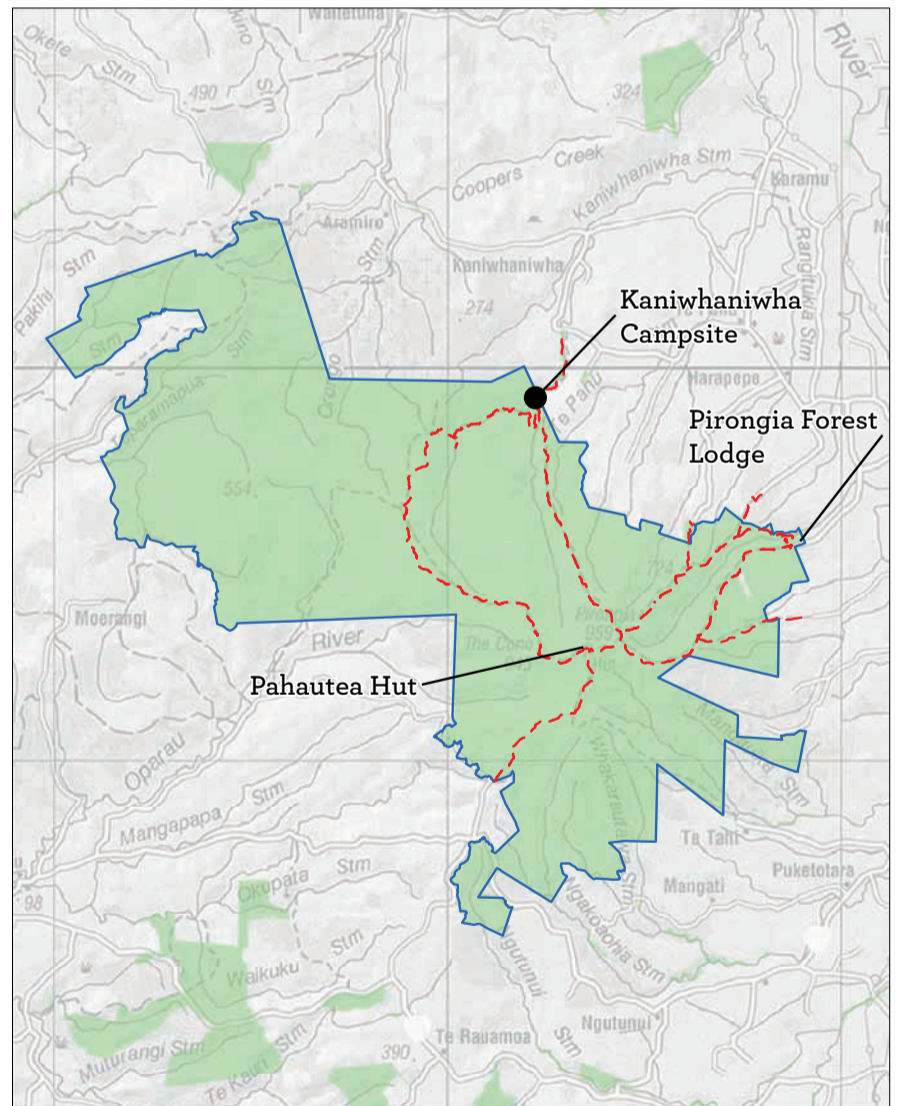

Conservation Management Strategy
Waikato

Mt. Karioi

Wairēinga/Bridal Veil Falls

Te Kauri-Tawarau-Whareorino

Pirongia Mountain

Map 8.6.1 Karioi to Whareorino Place-detail
Conservation Management Strategy
Waikato