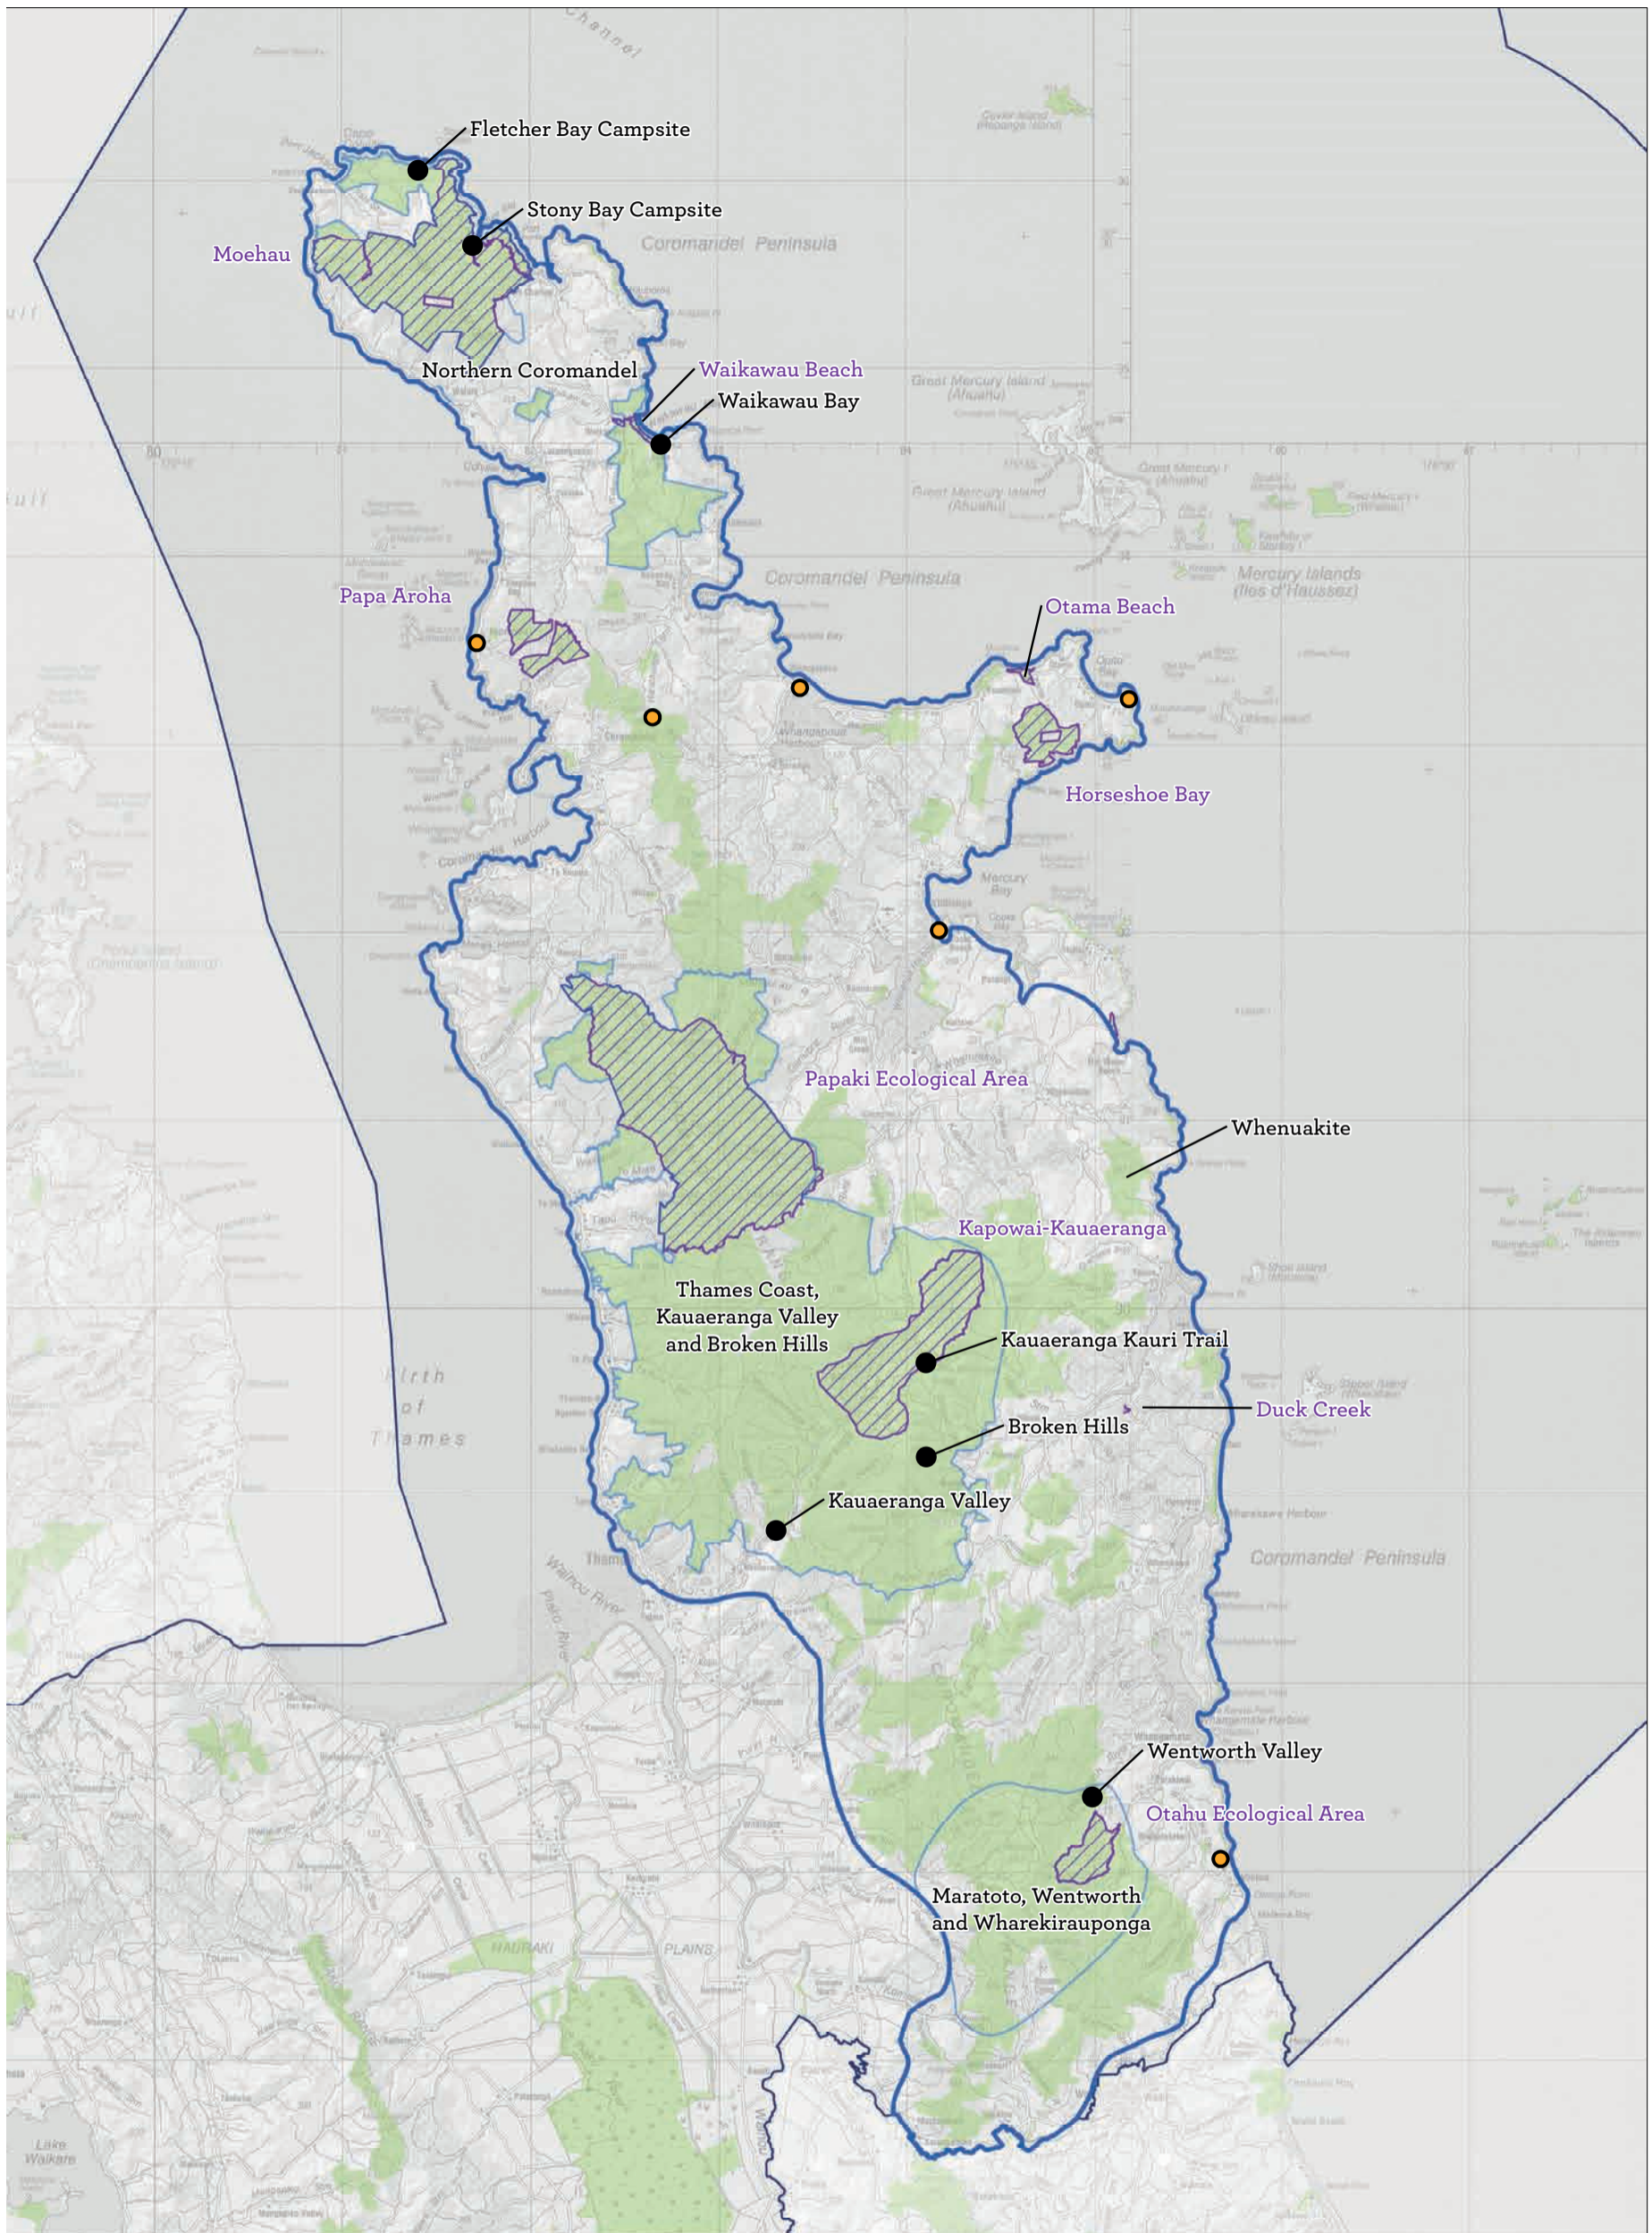

Map 8 Places overview
 Conservation Management Strategy
 Waikato

Map 8.1 Hauraki Islands Place
 Conservation Management Strategy
 Waikato

Cuvier Island (Repanga Island)

Mercury Islands

Rabbit Island

Alderman Islands (Ruamahua)

Motutapere Island

Whanganui Island

Map 8.1.1 Hauraki Islands Place-detail
 Conservation Management Strategy
 Waikato

Map 8.2 Hauraki-Coromandel Peninsula Place
 Conservation Management Strategy
 Waikato

Northern Coromandel

Thames Coast, Kauaeranga Valley and Broken Hills

Maratoto, Wentworth and Wharekirauponga

Map 8.2.1 Hauraki-Coromandel Peninsula Place-detail
 Conservation Management Strategy
 Waikato

Map 8.3 Hahei Coast and Marine Reserve Place
 Conservation Management Strategy
 Waikato

Cathedral Cove and Mares Leg Cove Coastal Landing Sites

Mahurangi Island (Goat Island) Coastal Landing Site

Hotwater Beach Recreation Reserve: Designated area for structures

Map 8.3.1 Hahei Coast and Marine Reserve Place-detail