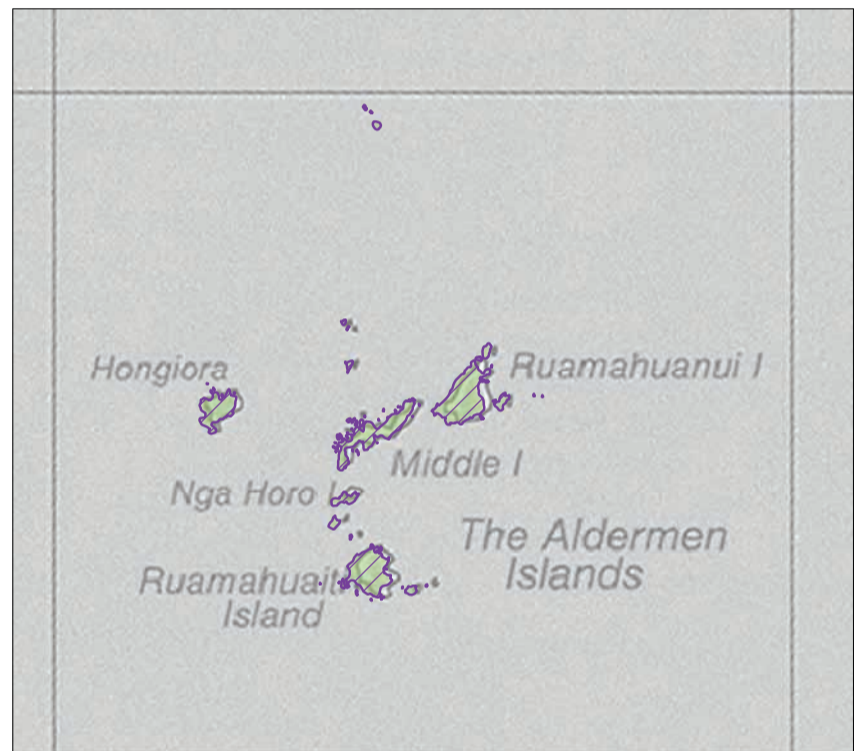

Map 8 Places overview
 Conservation Management Strategy
 Waikato

Map 8.1 Hauraki Islands Place
 Conservation Management Strategy
 Waikato

Cuvier Island (Repanga Island)

Mercury Islands

Rabbit Island

Alderman Islands (Ruamahua)

Motutapere Island

Whanganui Island

Map 8.1.1 Hauraki Islands Place-detail
 Conservation Management Strategy
 Waikato

Map 8.2 Hauraki-Coromandel Peninsula Place
 Conservation Management Strategy
 Waikato

Northern Coromandel

Thames Coast, Kauaeranga Valley and Broken Hills

Maratoto, Wentworth and Wharekirauponga

Map 8.2.1 Hauraki-Coromandel Peninsula Place-detail
 Conservation Management Strategy
 Waikato

Map 8.3 Hahei Coast and Marine Reserve Place
 Conservation Management Strategy
 Waikato

Cathedral Cove and Mares Leg Cove Coastal Landing Sites

Mahurangi Island (Goat Island) Coastal Landing Site

Hotwater Beach Recreation Reserve: Designated area for structures

Map 8.3.1 Hahei Coast and Marine Reserve Place-detail