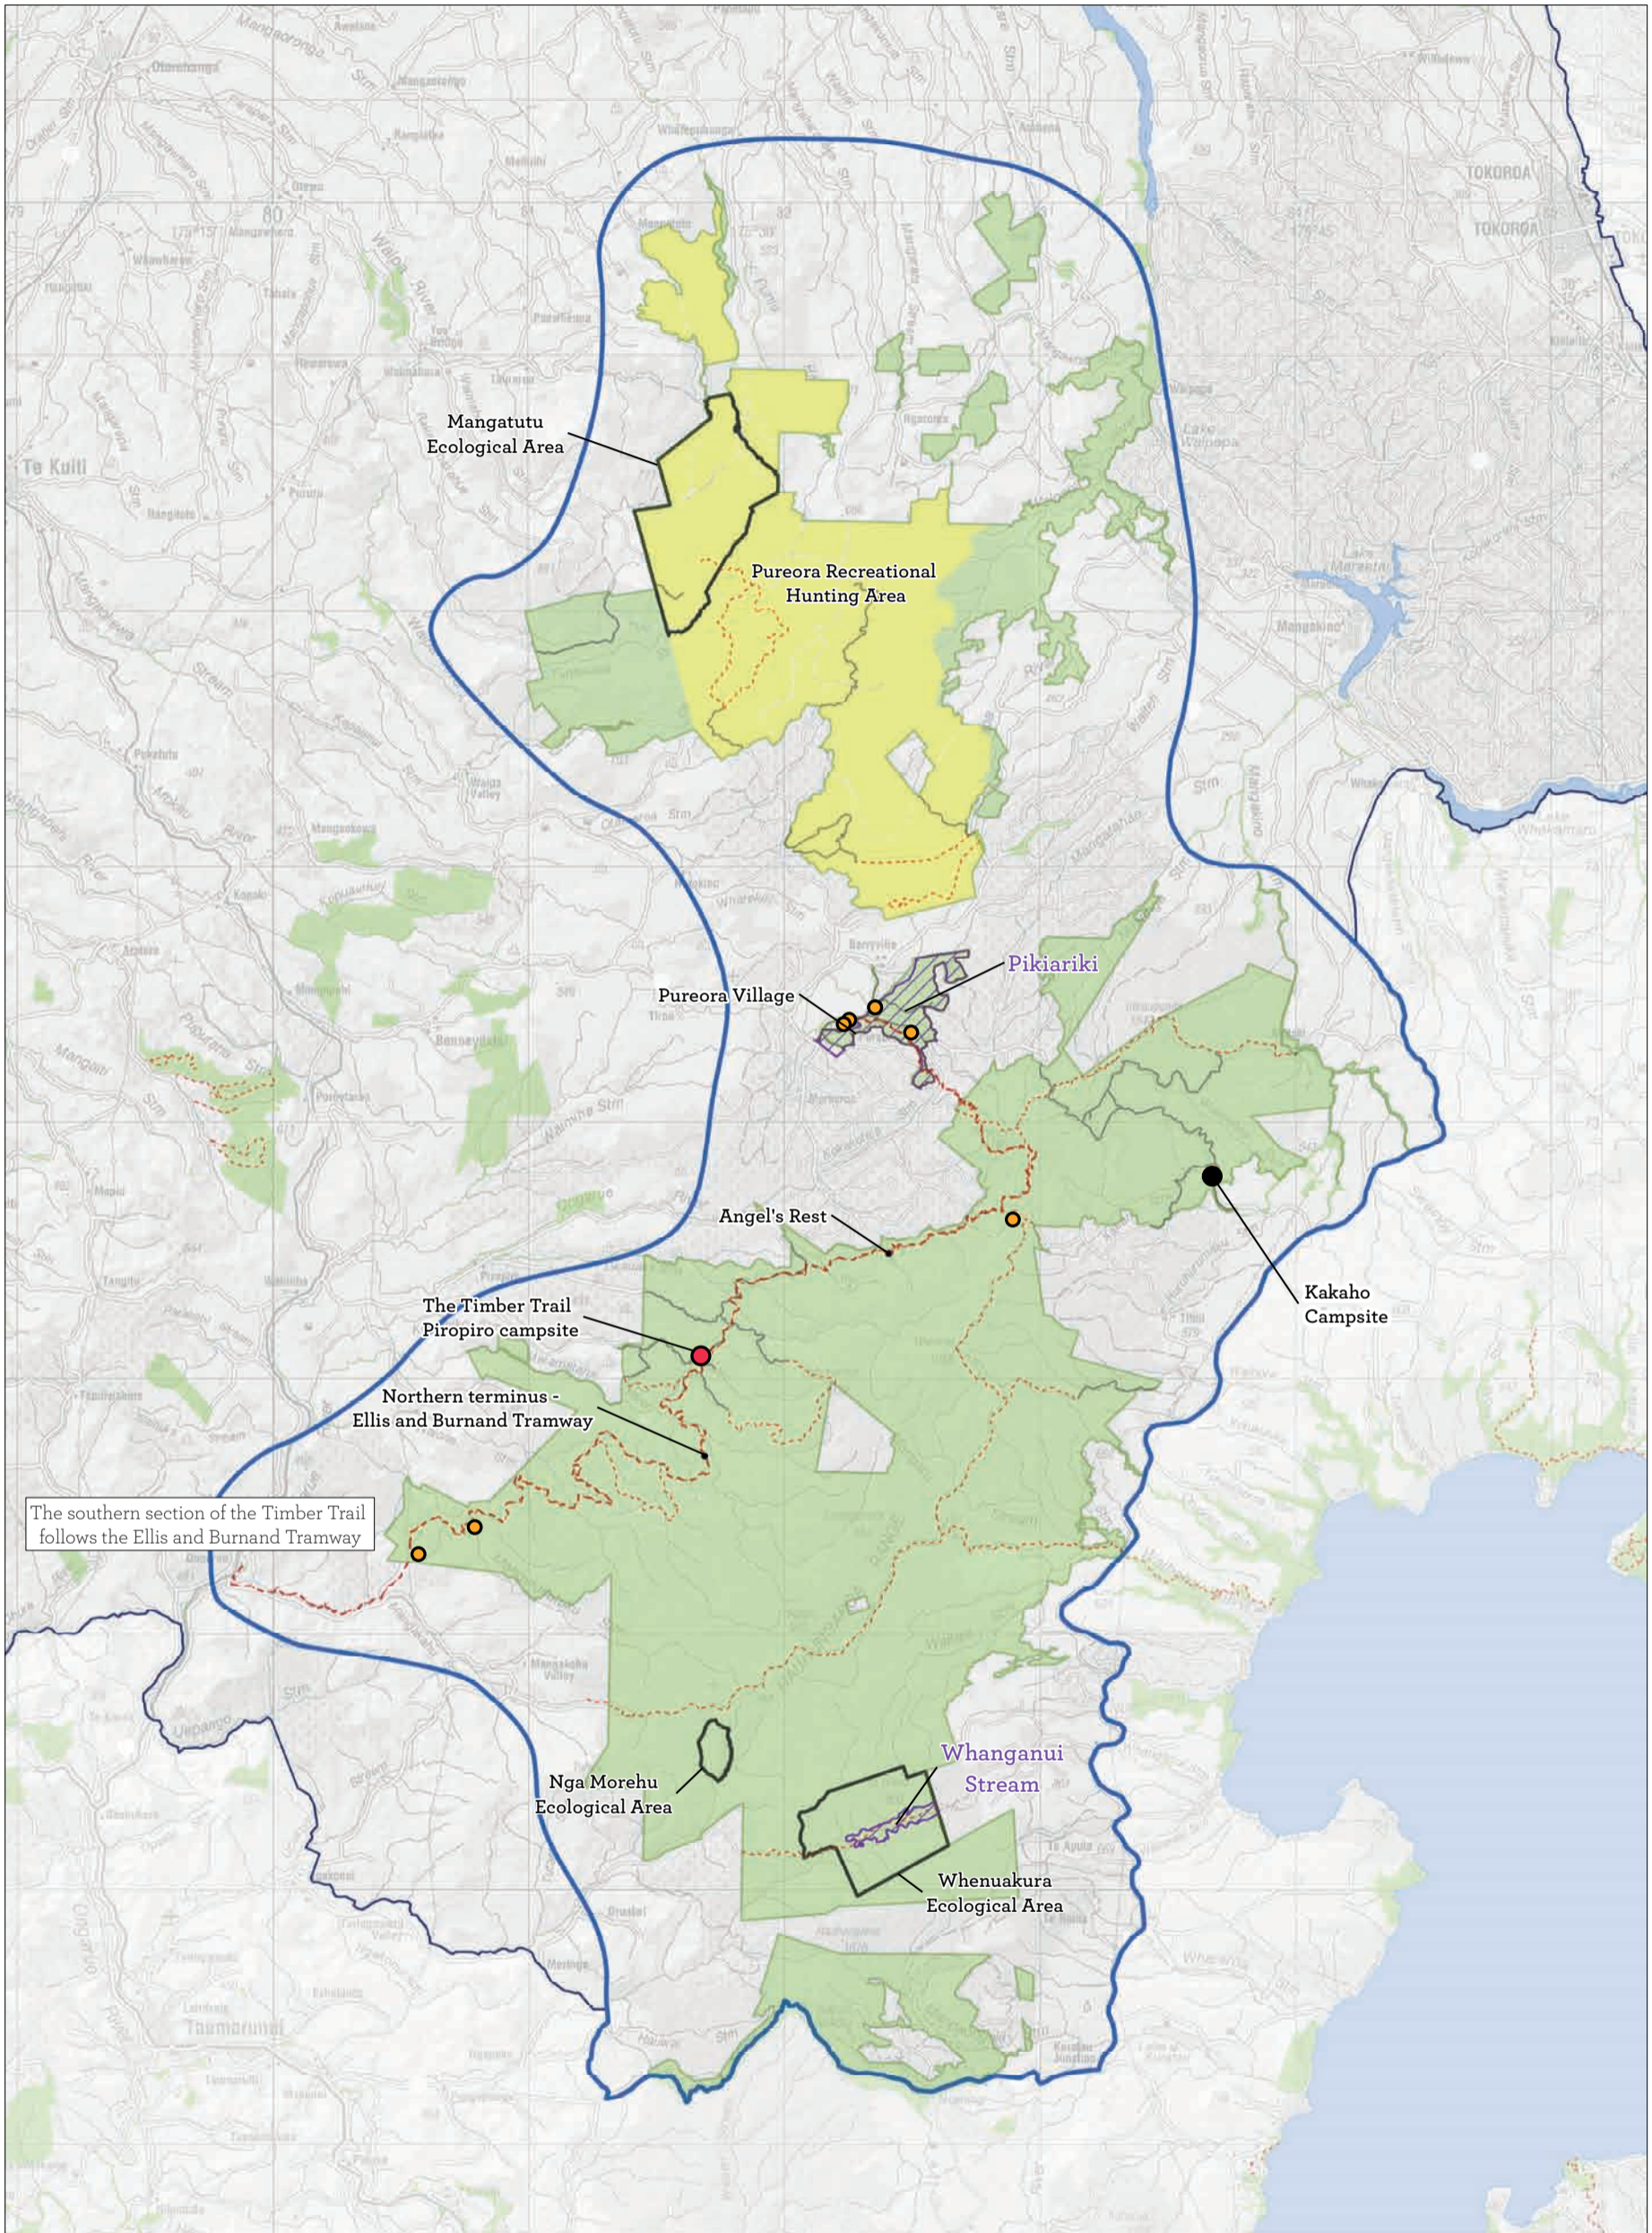

Cathedral Cove and Mares Leg Cove Coastal Landing Sites

Mahurangi Island (Goat Island) Coastal Landing Site

Hotwater Beach Recreation Reserve: Designated area for structures

Map 8.3.1 Hahei Coast and Marine Reserve Place-detail

Lower Waikato Wetlands

Hauraki Plains Wetlands

Lower Waikato Wetlands-(Horsham Downs)

Waipa Peat Lakes and Wetlands

Map 8.5.1 Freshwater Wetlands Place-detail
Conservation Management Strategy
Waikato

Map 8.6 Karioi to Whareorino Place

Conservation Management Strategy
Waikato

Mt. Karioi

Wairēinga/Bridal Veil Falls

Te Kauri-Tawarau-Whareorino

Pirongia Mountain

Map 8.6.1 Karioi to Whareorino Place-detail
Conservation Management Strategy
Waikato

Map 8.7 Waitomo Place
 Conservation Management Strategy
 Waikato

Map 8.8 Pureora Place
 Conservation Management Strategy
 Waikato

Map 8.8.1 Pureora Place-Motorised vehicle access

Conservation Management Strategy
Waikato