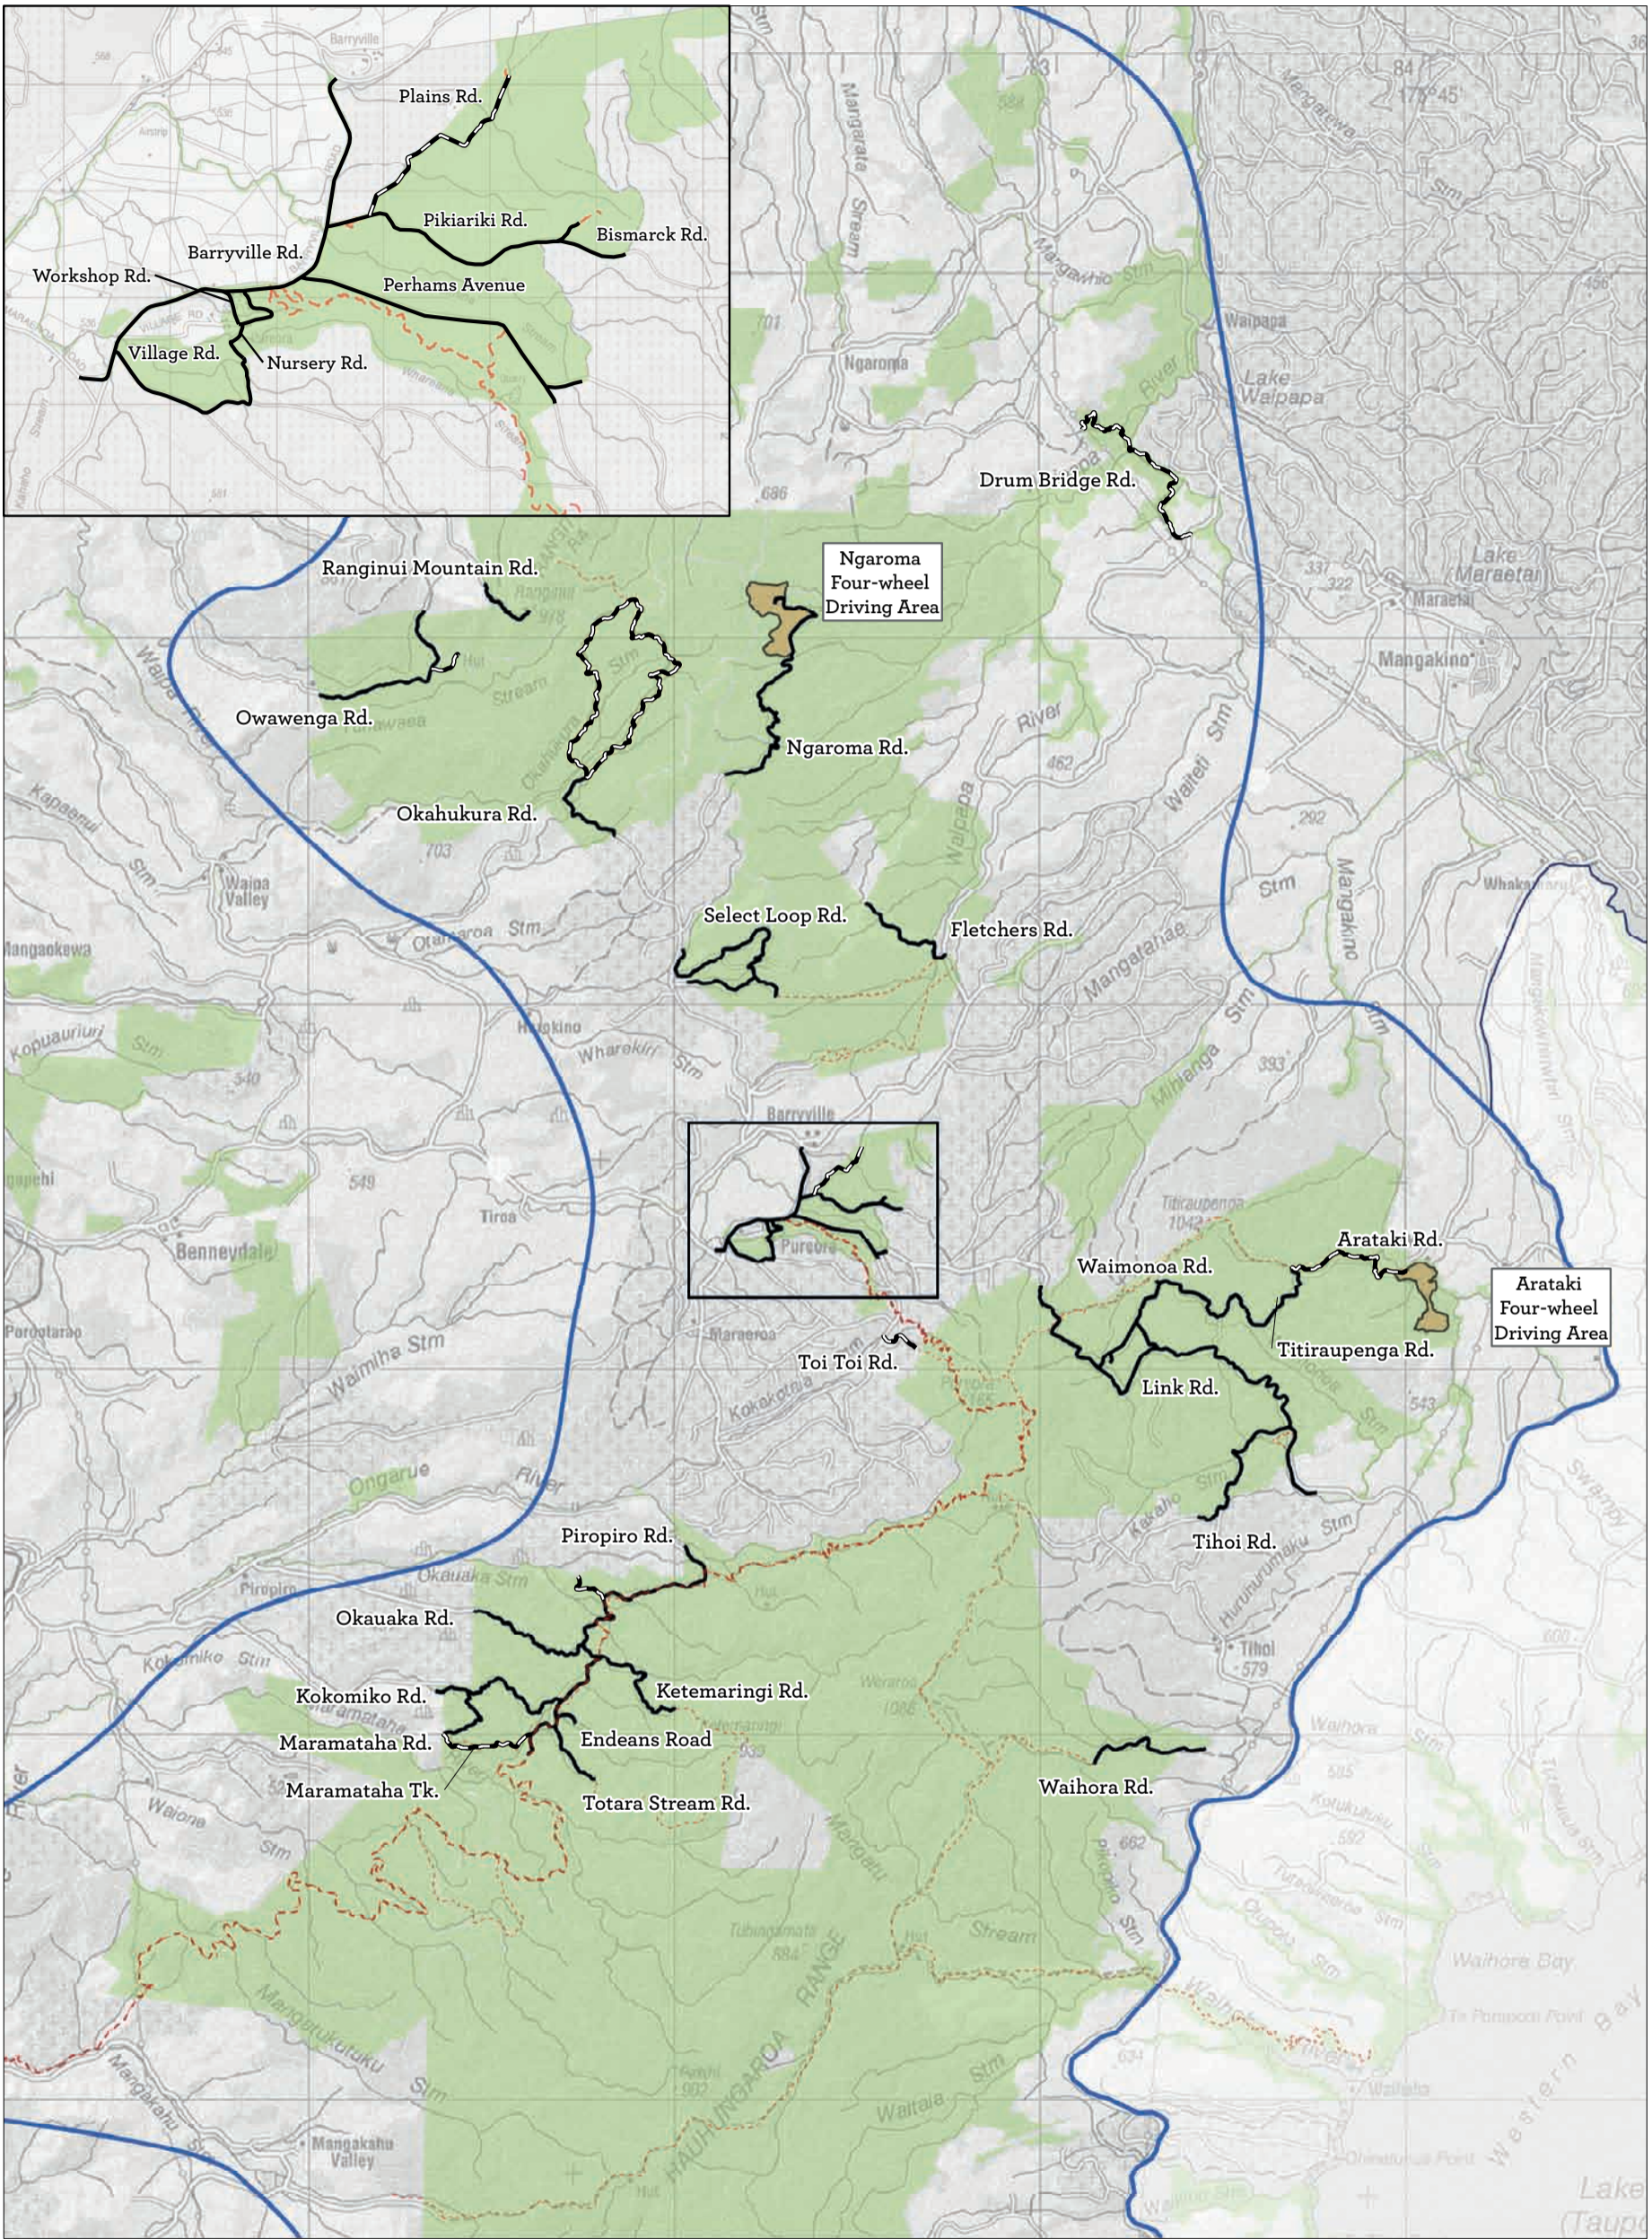

Map 8.8.1 Pureora Place-Motorised vehicle access

Conservation Management Strategy
Waikato