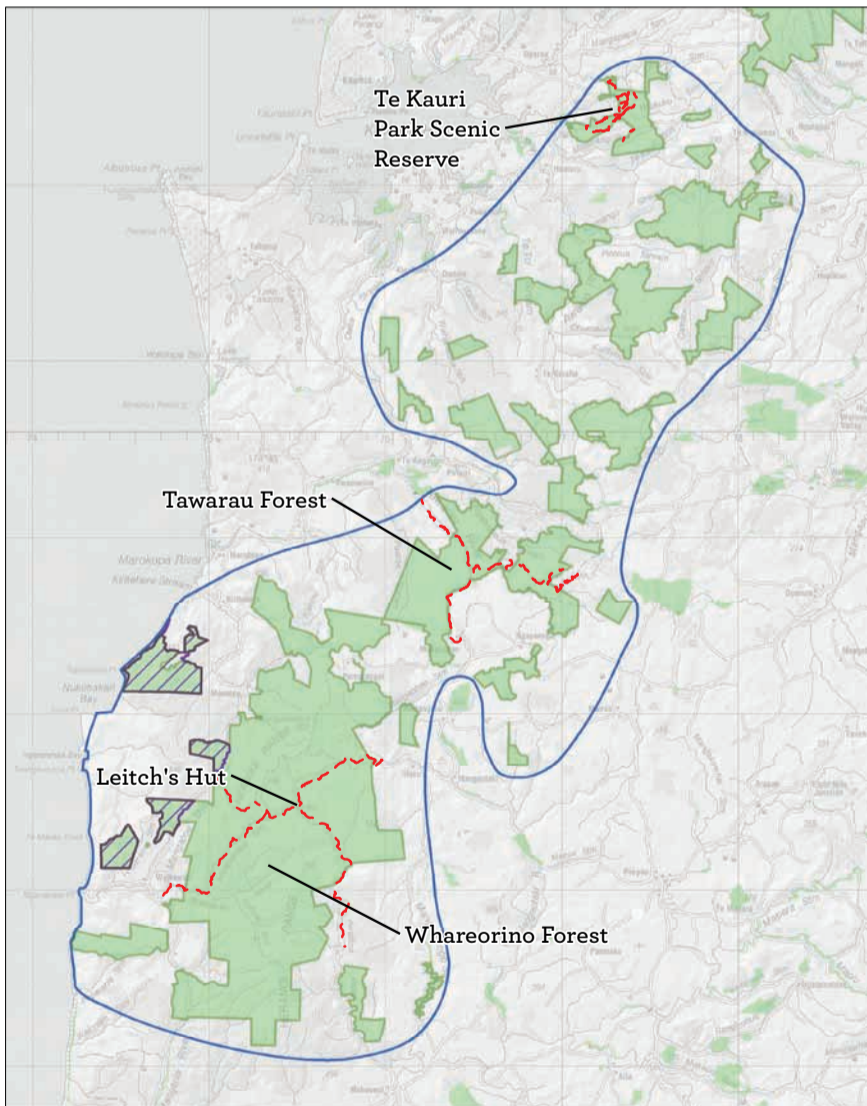

Cathedral Cove and Mares Leg Cove Coastal Landing Sites

Mahurangi Island (Goat Island) Coastal Landing Site

Hotwater Beach Recreation Reserve: Designated area for structures

Map 8.3.1 Hahei Coast and Marine Reserve Place-detail

Lower Waikato Wetlands

Hauraki Plains Wetlands

Lower Waikato Wetlands-(Horsham Downs)

Waipa Peat Lakes and Wetlands

Map 8.5.1 Freshwater Wetlands Place-detail
Conservation Management Strategy
Waikato

Map 8.6 Karioi to Whareorino Place

Conservation Management Strategy
Waikato

Mt. Karioi

Wairēinga/Bridal Veil Falls

Te Kauri-Tawarau-Whareorino

Pirongia Mountain

Map 8.6.1 Karioi to Whareorino Place-detail
Conservation Management Strategy
Waikato