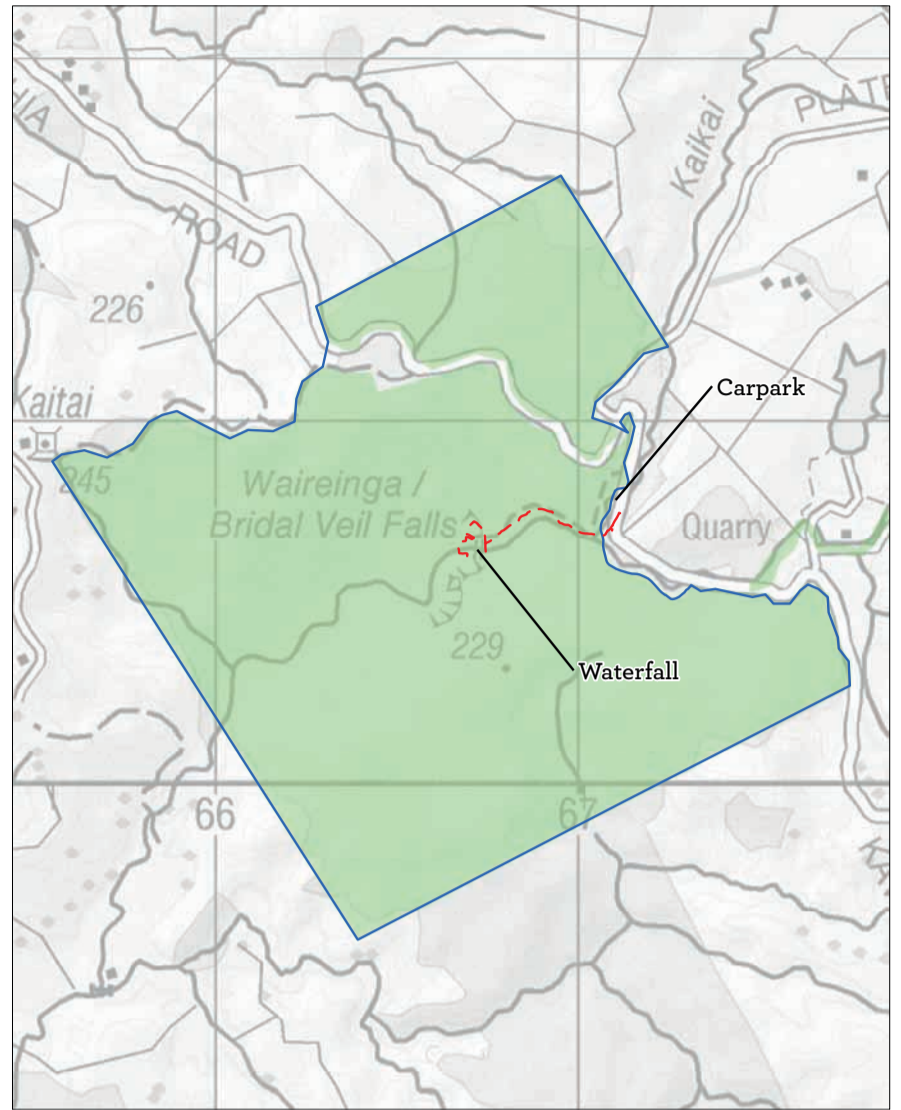

Wairēinga/Bridal Veil Falls