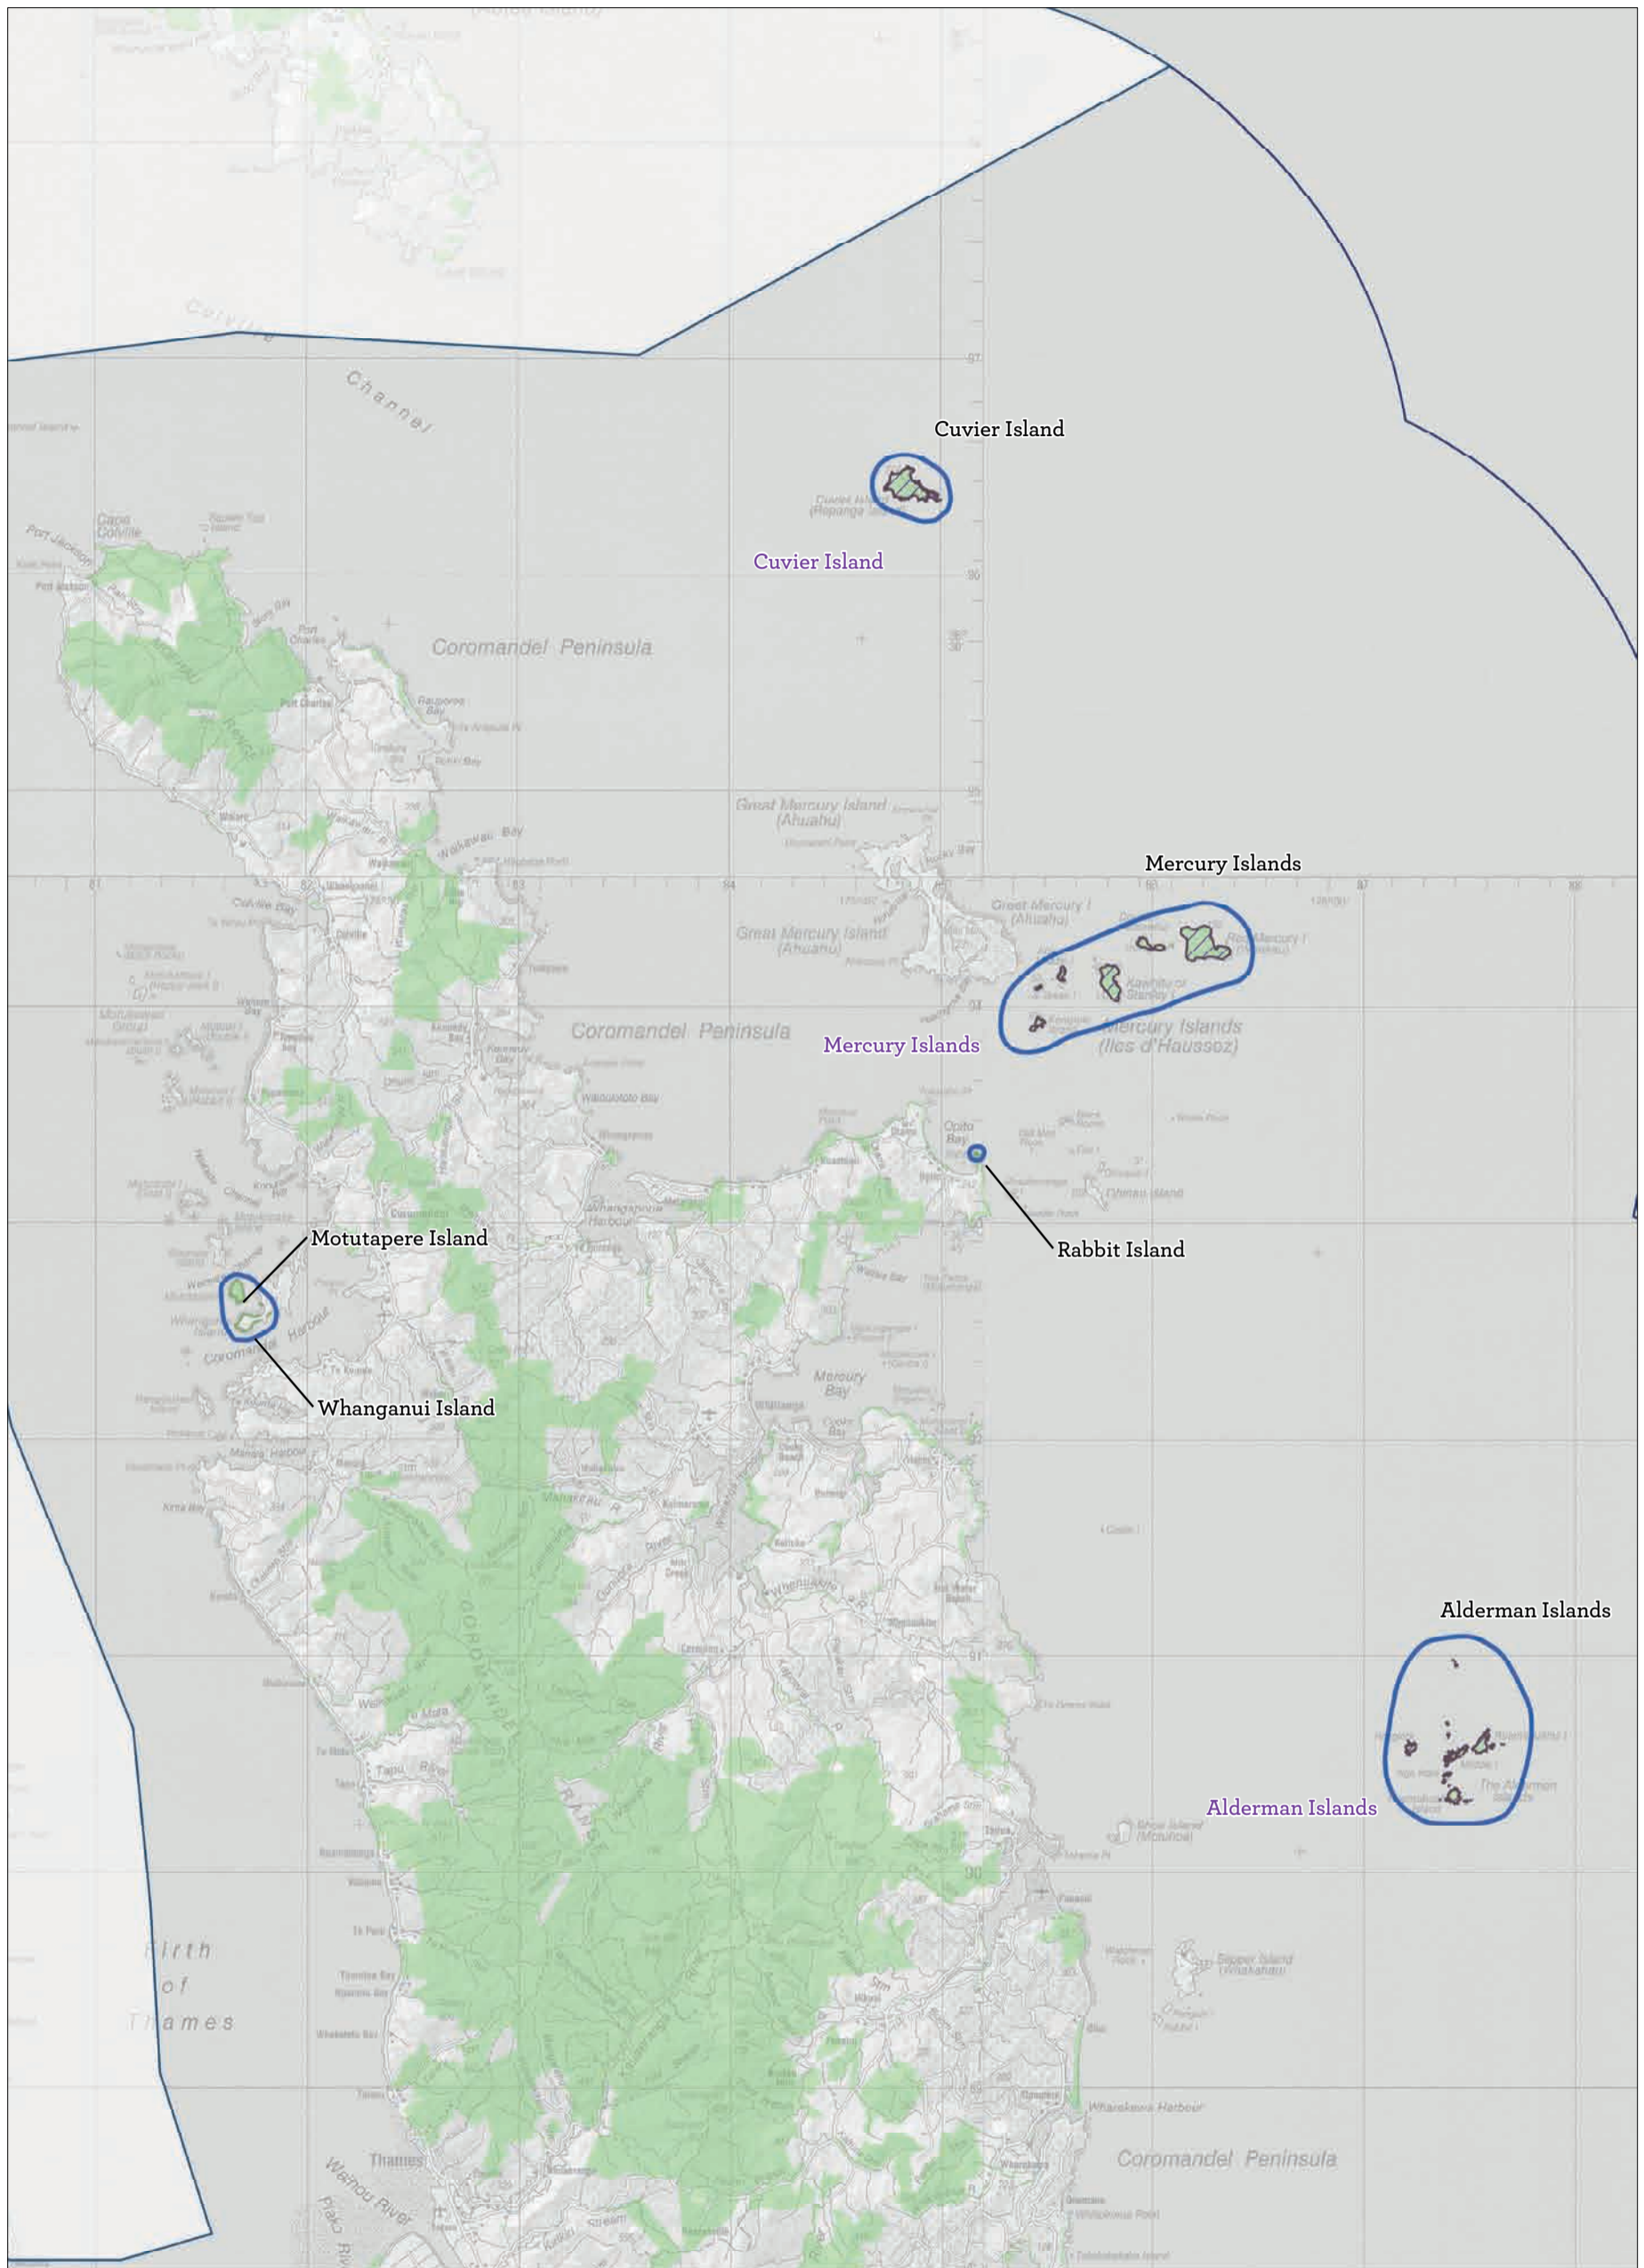

Map 8 Places overview
 Conservation Management Strategy
 Waikato

Map 8.1 Hauraki Islands Place
 Conservation Management Strategy
 Waikato

Cuvier Island (Repanga Island)

Mercury Islands

Rabbit Island

Alderman Islands (Ruamahua)

Motutapere Island

Whanganui Island

Map 8.1.1 Hauraki Islands Place-detail
 Conservation Management Strategy
 Waikato

Map 8.2 Hauraki-Coromandel Peninsula Place
 Conservation Management Strategy
 Waikato

Northern Coromandel

Thames Coast, Kauaeranga Valley and Broken Hills

Maratoto, Wentworth and Wharekirauponga

Map 8.2.1 Hauraki-Coromandel Peninsula Place-detail
 Conservation Management Strategy
 Waikato

Map 8.3 Hahei Coast and Marine Reserve Place
 Conservation Management Strategy
 Waikato

Cathedral Cove and Mares Leg Cove Coastal Landing Sites

Mahurangi Island (Goat Island) Coastal Landing Site

Hotwater Beach Recreation Reserve: Designated area for structures

Map 8.3.1 Hahei Coast and Marine Reserve Place-detail