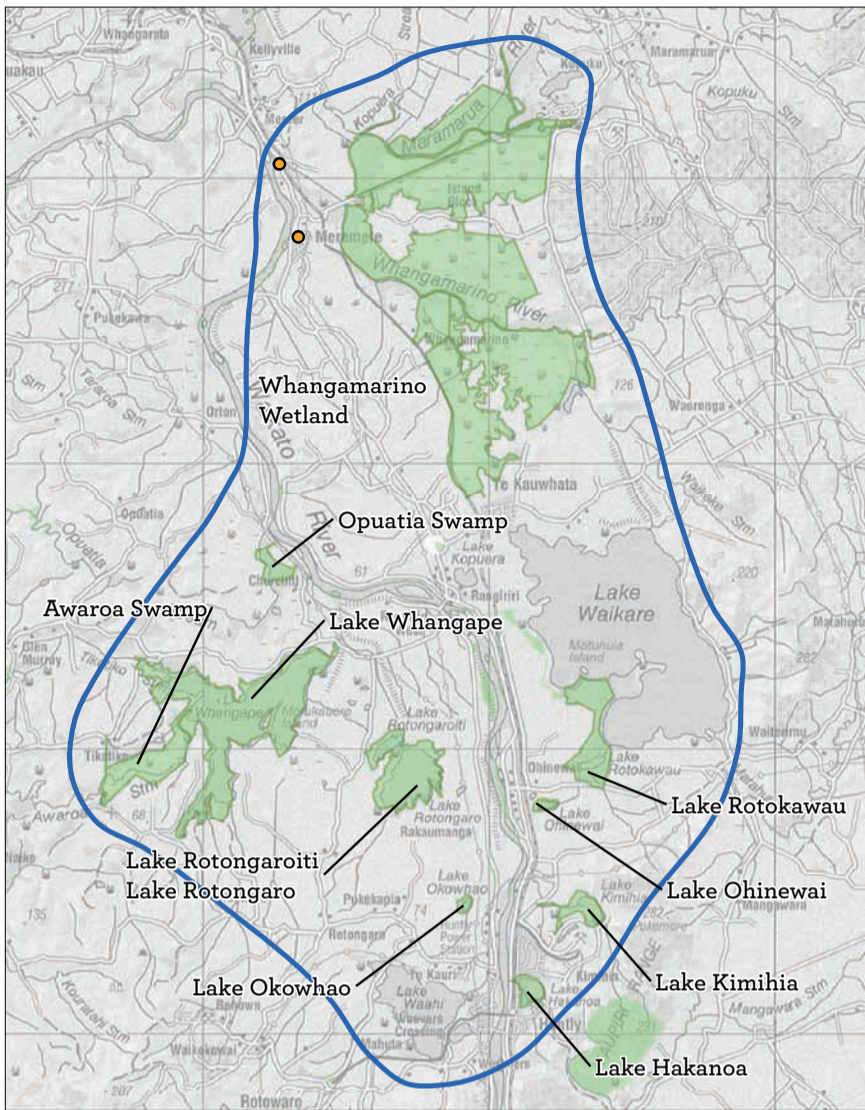

Thames Coast, Kauaeranga Valley and Broken Hills

Maratoto, Wentworth and Wharekirauponga

Map 8.2.1 Hauraki-Coromandel Peninsula Place-detail
 Conservation Management Strategy
 Waikato

Map 8.3 Hahei Coast and Marine Reserve Place
 Conservation Management Strategy
 Waikato

Cathedral Cove and Mares Leg Cove Coastal Landing Sites

Mahurangi Island (Goat Island) Coastal Landing Site

Hotwater Beach Recreation Reserve: Designated area for structures

Map 8.3.1 Hahei Coast and Marine Reserve Place-detail

Conservation Management Strategy
Waikato

Map 8.4 Firth of Thames / Tikapa Moana Wetland Place

Conservation Management Strategy
Waikato

Map 8.5 Freshwater Wetlands Place

Conservation Management Strategy
Waikato

Lower Waikato Wetlands

Hauraki Plains Wetlands

Lower Waikato Wetlands-(Horsham Downs)

Waipa Peat Lakes and Wetlands

Map 8.5.1 Freshwater Wetlands Place-detail
Conservation Management Strategy
Waikato

Map 8.6 Karioi to Whareorino Place