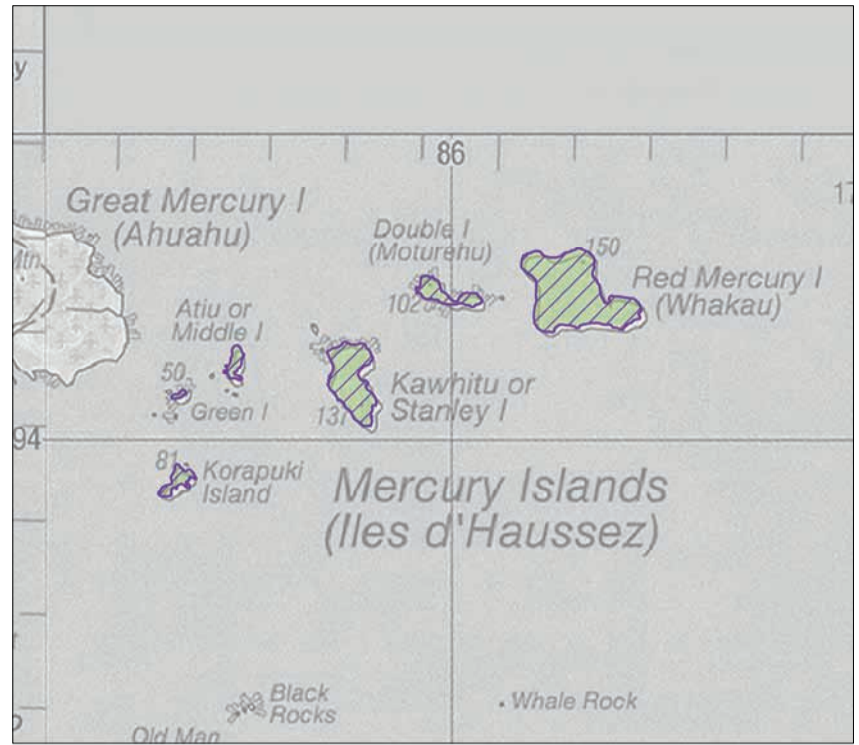

Map 8 Places overview
 Conservation Management Strategy
 Waikato

Map 8.1 Hauraki Islands Place
 Conservation Management Strategy
 Waikato

Cuvier Island (Repanga Island)

Mercury Islands

Rabbit Island

Alderman Islands (Ruamahua)

Motutapere Island

Whanganui Island

Map 8.1.1 Hauraki Islands Place-detail
 Conservation Management Strategy
 Waikato

Map 8.2 Hauraki-Coromandel Peninsula Place
 Conservation Management Strategy
 Waikato

Northern Coromandel

Thames Coast, Kauaeranga Valley and Broken Hills

Maratoto, Wentworth and Wharekirauponga

Map 8.2.1 Hauraki-Coromandel Peninsula Place-detail
 Conservation Management Strategy
 Waikato

Map 8.3 Hahei Coast and Marine Reserve Place
 Conservation Management Strategy
 Waikato

Cathedral Cove and Mares Leg Cove Coastal Landing Sites

Mahurangi Island (Goat Island) Coastal Landing Site

Hotwater Beach Recreation Reserve: Designated area for structures

Map 8.3.1 Hahei Coast and Marine Reserve Place-detail