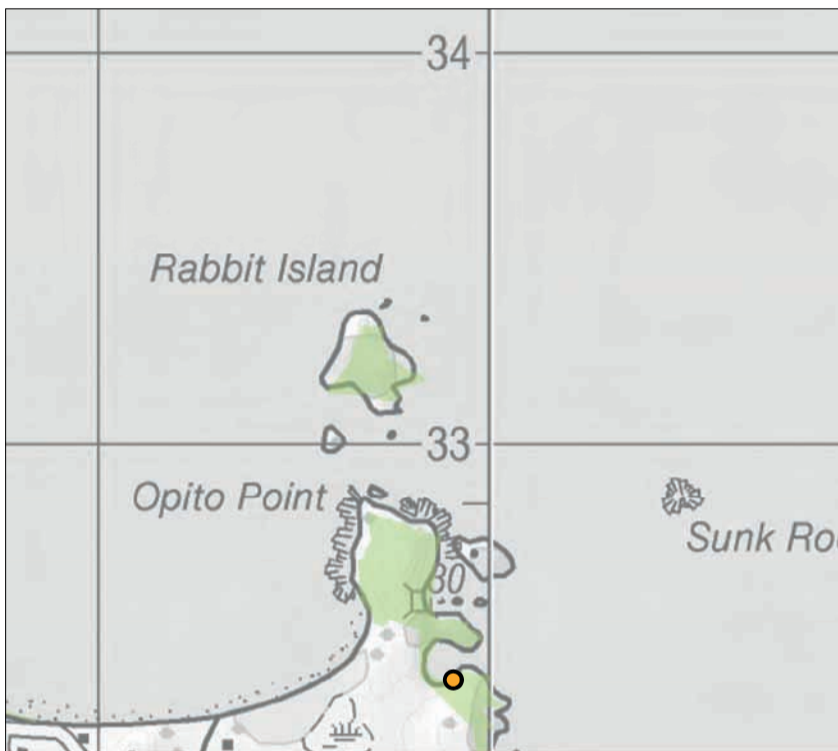

Map 8 Places overview
 Conservation Management Strategy
 Waikato

Map 8.1 Hauraki Islands Place
 Conservation Management Strategy
 Waikato

Cuvier Island (Repanga Island)

Mercury Islands

Rabbit Island

Alderman Islands (Ruamahua)

Cathedral Cove and Mares Leg Cove Coastal Landing Sites

Mahurangi Island (Goat Island) Coastal Landing Site

Hotwater Beach Recreation Reserve: Designated area for structures

Map 8.3.1 Hahei Coast and Marine Reserve Place-detail