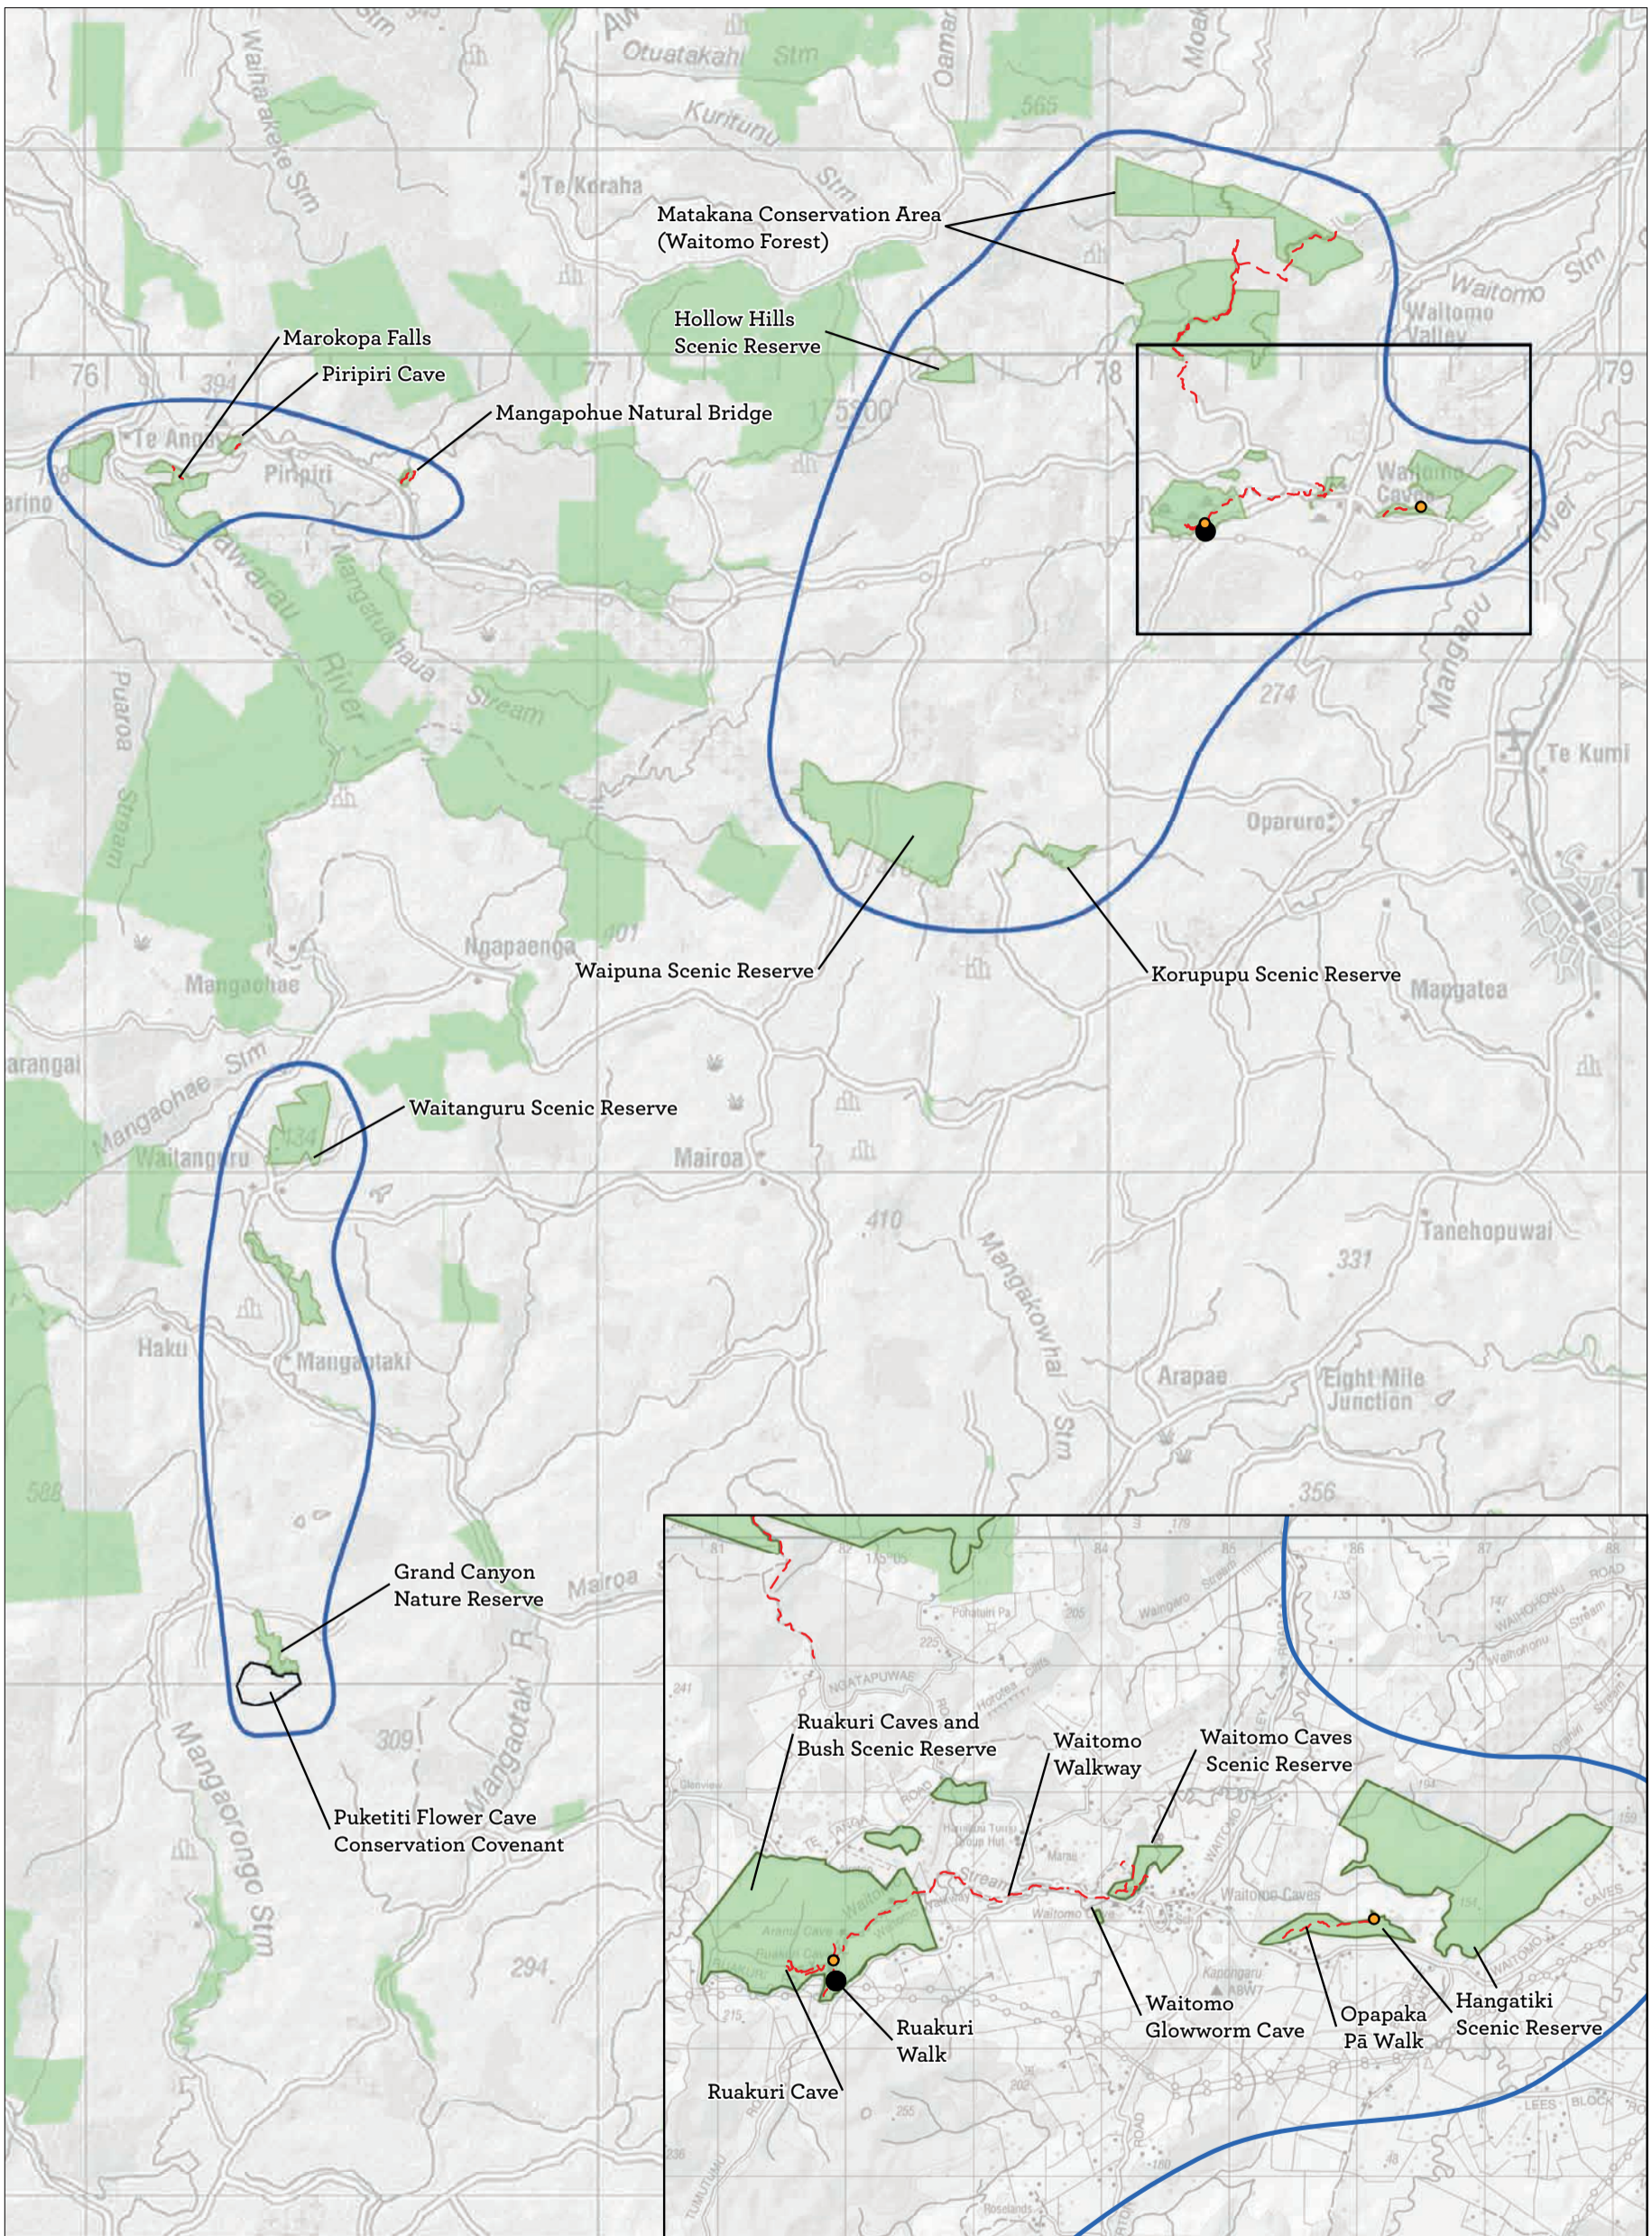

Cathedral Cove and Mares Leg Cove Coastal Landing Sites

Mahurangi Island (Goat Island) Coastal Landing Site

Hotwater Beach Recreation Reserve: Designated area for structures

Map 8.3.1 Hahei Coast and Marine Reserve Place-detail

Lower Waikato Wetlands

Hauraki Plains Wetlands

Lower Waikato Wetlands-(Horsham Downs)

Waipa Peat Lakes and Wetlands

Map 8.5.1 Freshwater Wetlands Place-detail
Conservation Management Strategy
Waikato

Map 8.6 Karioi to Whareorino Place

Conservation Management Strategy
Waikato

Mt. Karioi

Wairēinga/Bridal Veil Falls

Te Kauri-Tawarau-Whareorino

Pirongia Mountain

Map 8.6.1 Karioi to Whareorino Place-detail
Conservation Management Strategy
Waikato