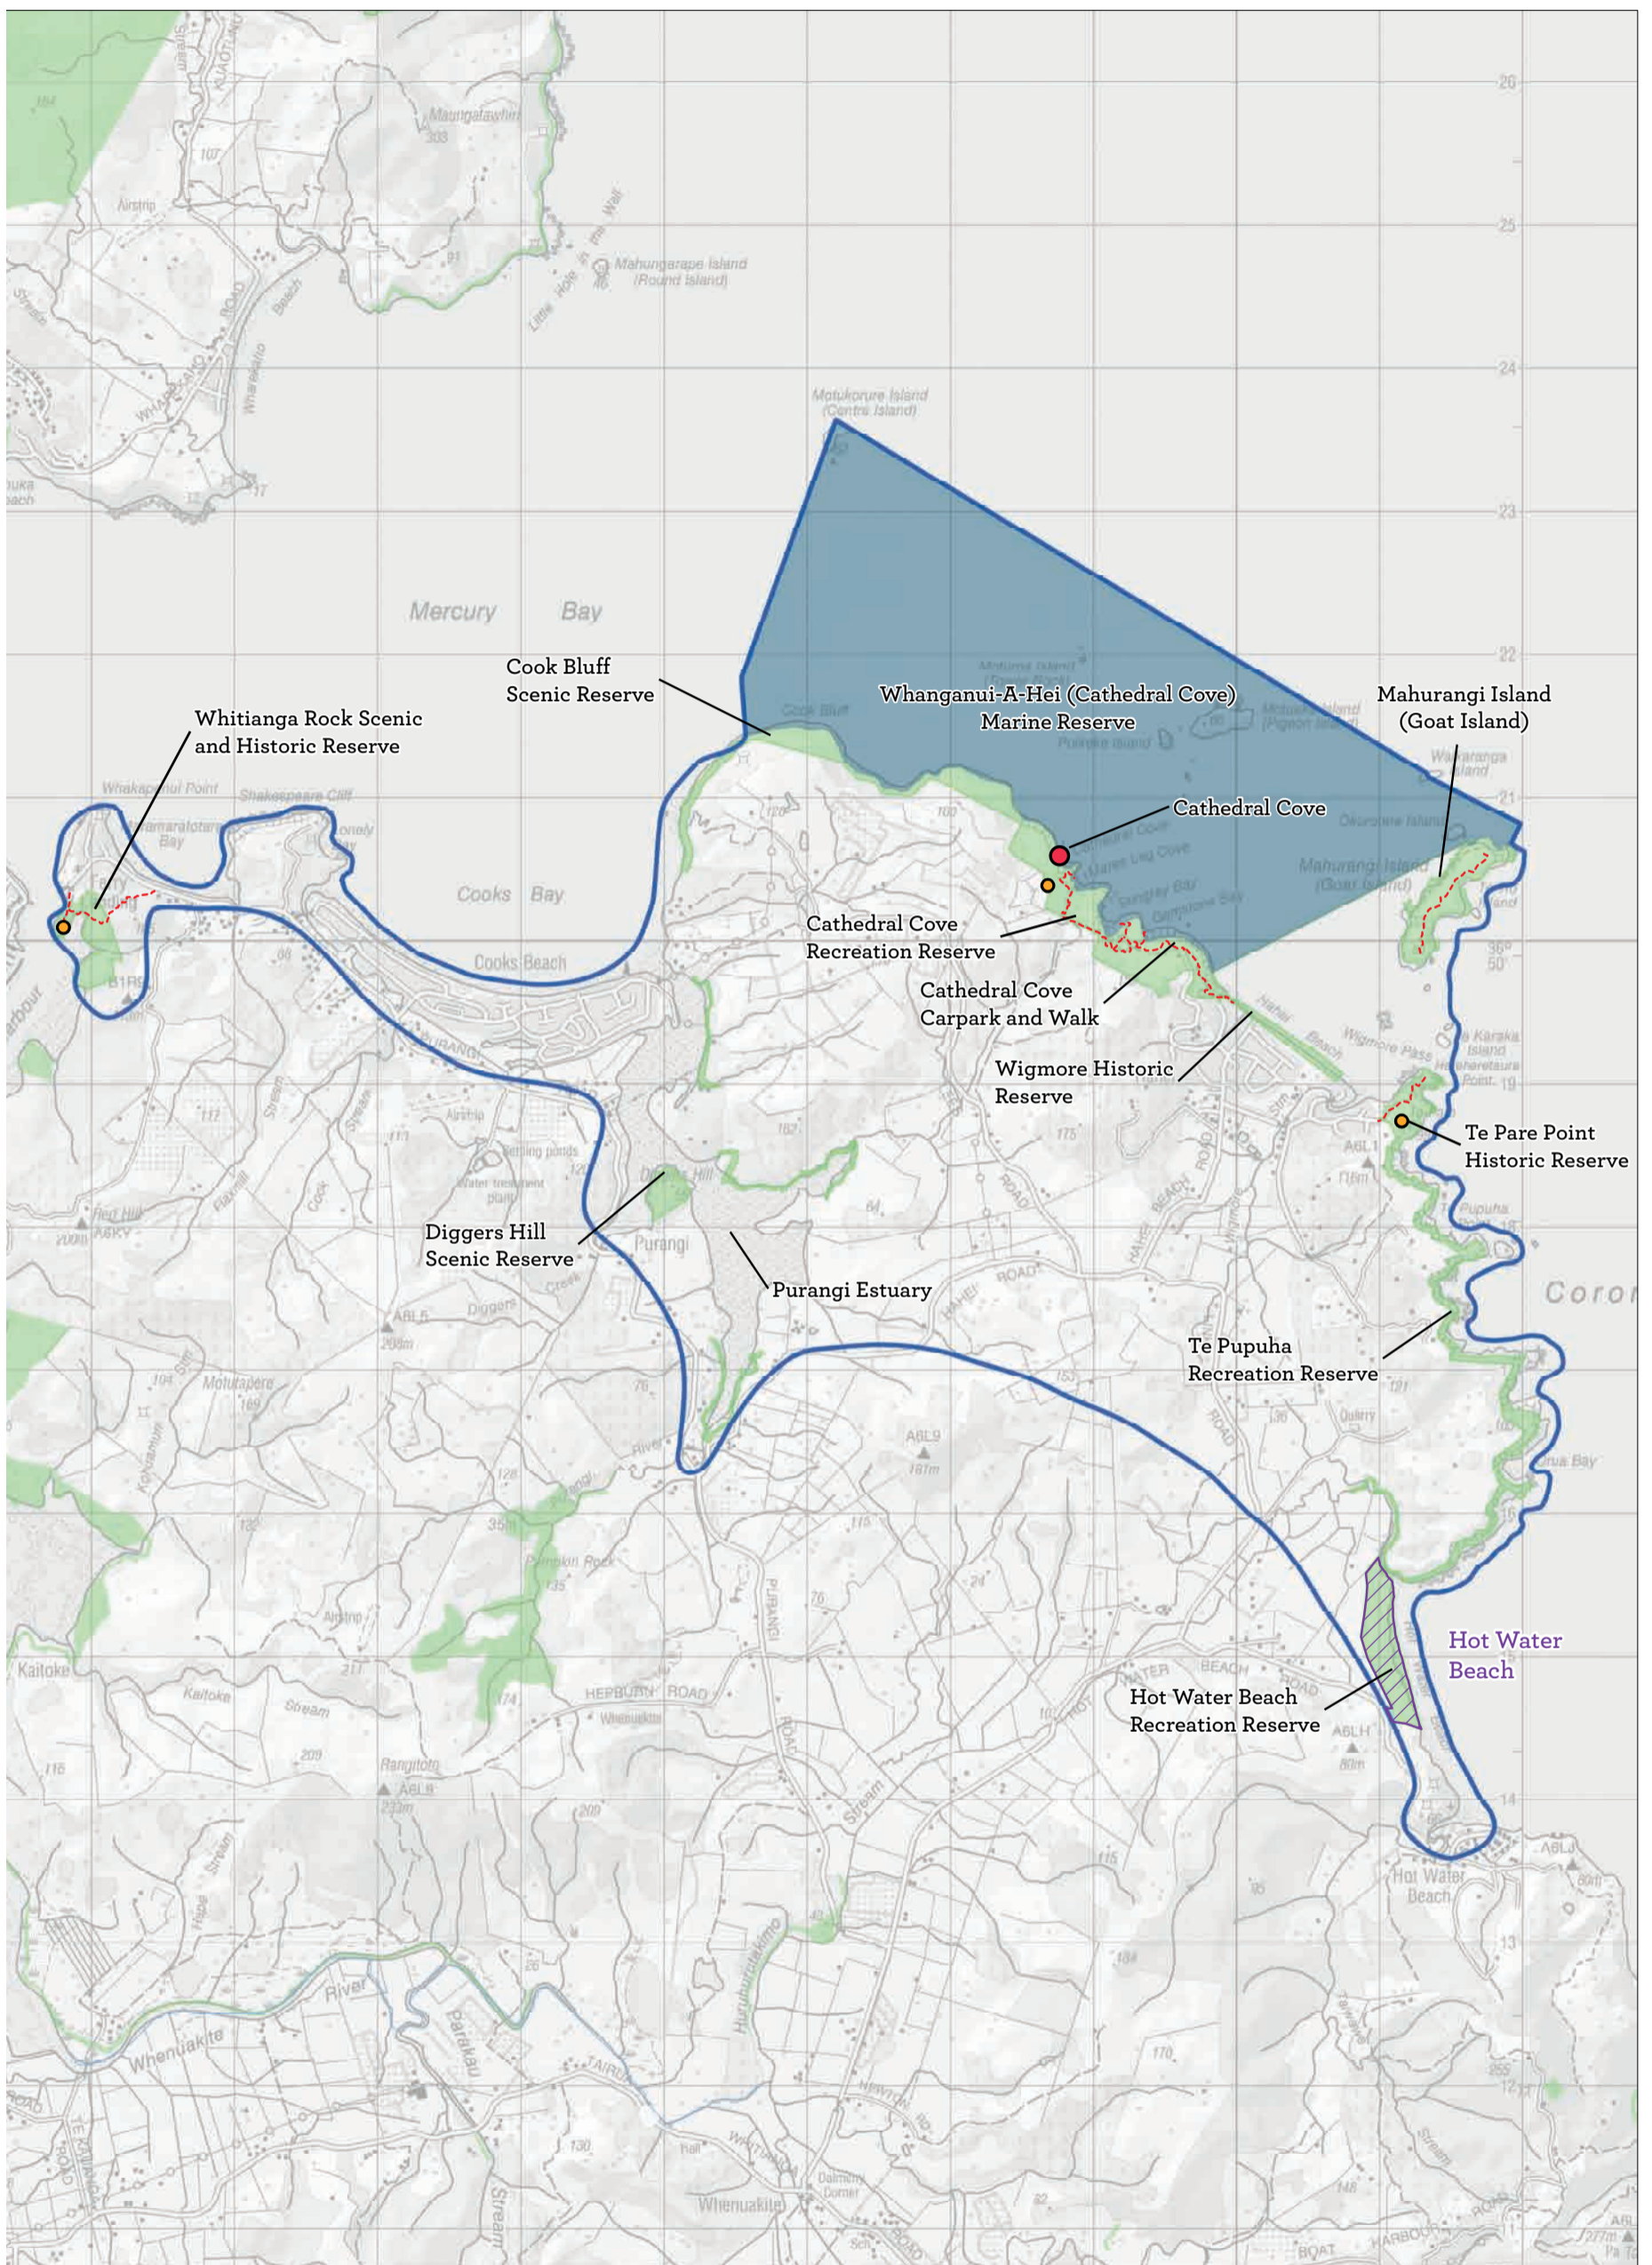

Map 8 Places overview
 Conservation Management Strategy
 Waikato

Map 8.1 Hauraki Islands Place
 Conservation Management Strategy
 Waikato

Cuvier Island (Repanga Island)

Mercury Islands

Rabbit Island

Alderman Islands (Ruamahua)

Motutapere Island

Whanganui Island

Map 8.1.1 Hauraki Islands Place-detail
 Conservation Management Strategy
 Waikato

Map 8.2 Hauraki-Coromandel Peninsula Place
 Conservation Management Strategy
 Waikato

Northern Coromandel

Thames Coast, Kauaeranga Valley and Broken Hills

Maratoto, Wentworth and Wharekirauponga

Map 8.2.1 Hauraki-Coromandel Peninsula Place-detail
 Conservation Management Strategy
 Waikato

Map 8.3 Hahei Coast and Marine Reserve Place
 Conservation Management Strategy
 Waikato

Cathedral Cove and Mares Leg Cove Coastal Landing Sites

Mahurangi Island (Goat Island) Coastal Landing Site

Hotwater Beach Recreation Reserve: Designated area for structures

Map 8.3.1 Hahei Coast and Marine Reserve Place-detail