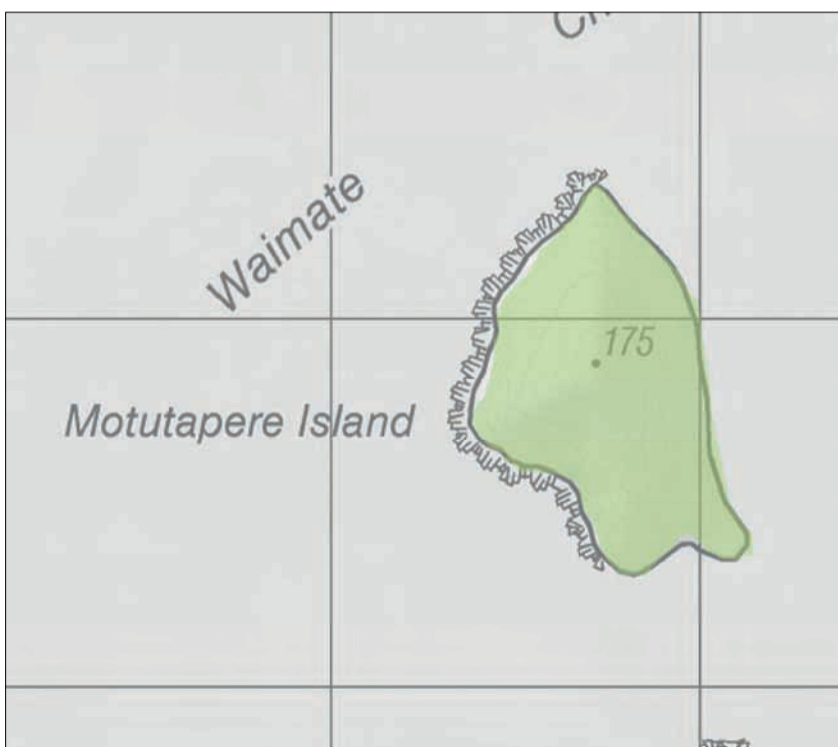

Map 8 Places overview
 Conservation Management Strategy
 Waikato

Map 8.1 Hauraki Islands Place
 Conservation Management Strategy
 Waikato

Cuvier Island (Repanga Island)

Mercury Islands

Rabbit Island

Alderman Islands (Ruamahua)

Motutapere Island

Whanganui Island

Map 8.1.1 Hauraki Islands Place-detail
 Conservation Management Strategy
 Waikato

Map 8.2 Hauraki-Coromandel Peninsula Place
 Conservation Management Strategy
 Waikato

Northern Coromandel

Thames Coast, Kauaeranga Valley and Broken Hills

Maratoto, Wentworth and Wharekirauponga

Map 8.2.1 Hauraki-Coromandel Peninsula Place-detail
 Conservation Management Strategy
 Waikato

Map 8.3 Hahei Coast and Marine Reserve Place
 Conservation Management Strategy
 Waikato

Cathedral Cove and Mares Leg Cove Coastal Landing Sites

Mahurangi Island (Goat Island) Coastal Landing Site

Hotwater Beach Recreation Reserve: Designated area for structures

Map 8.3.1 Hahei Coast and Marine Reserve Place-detail