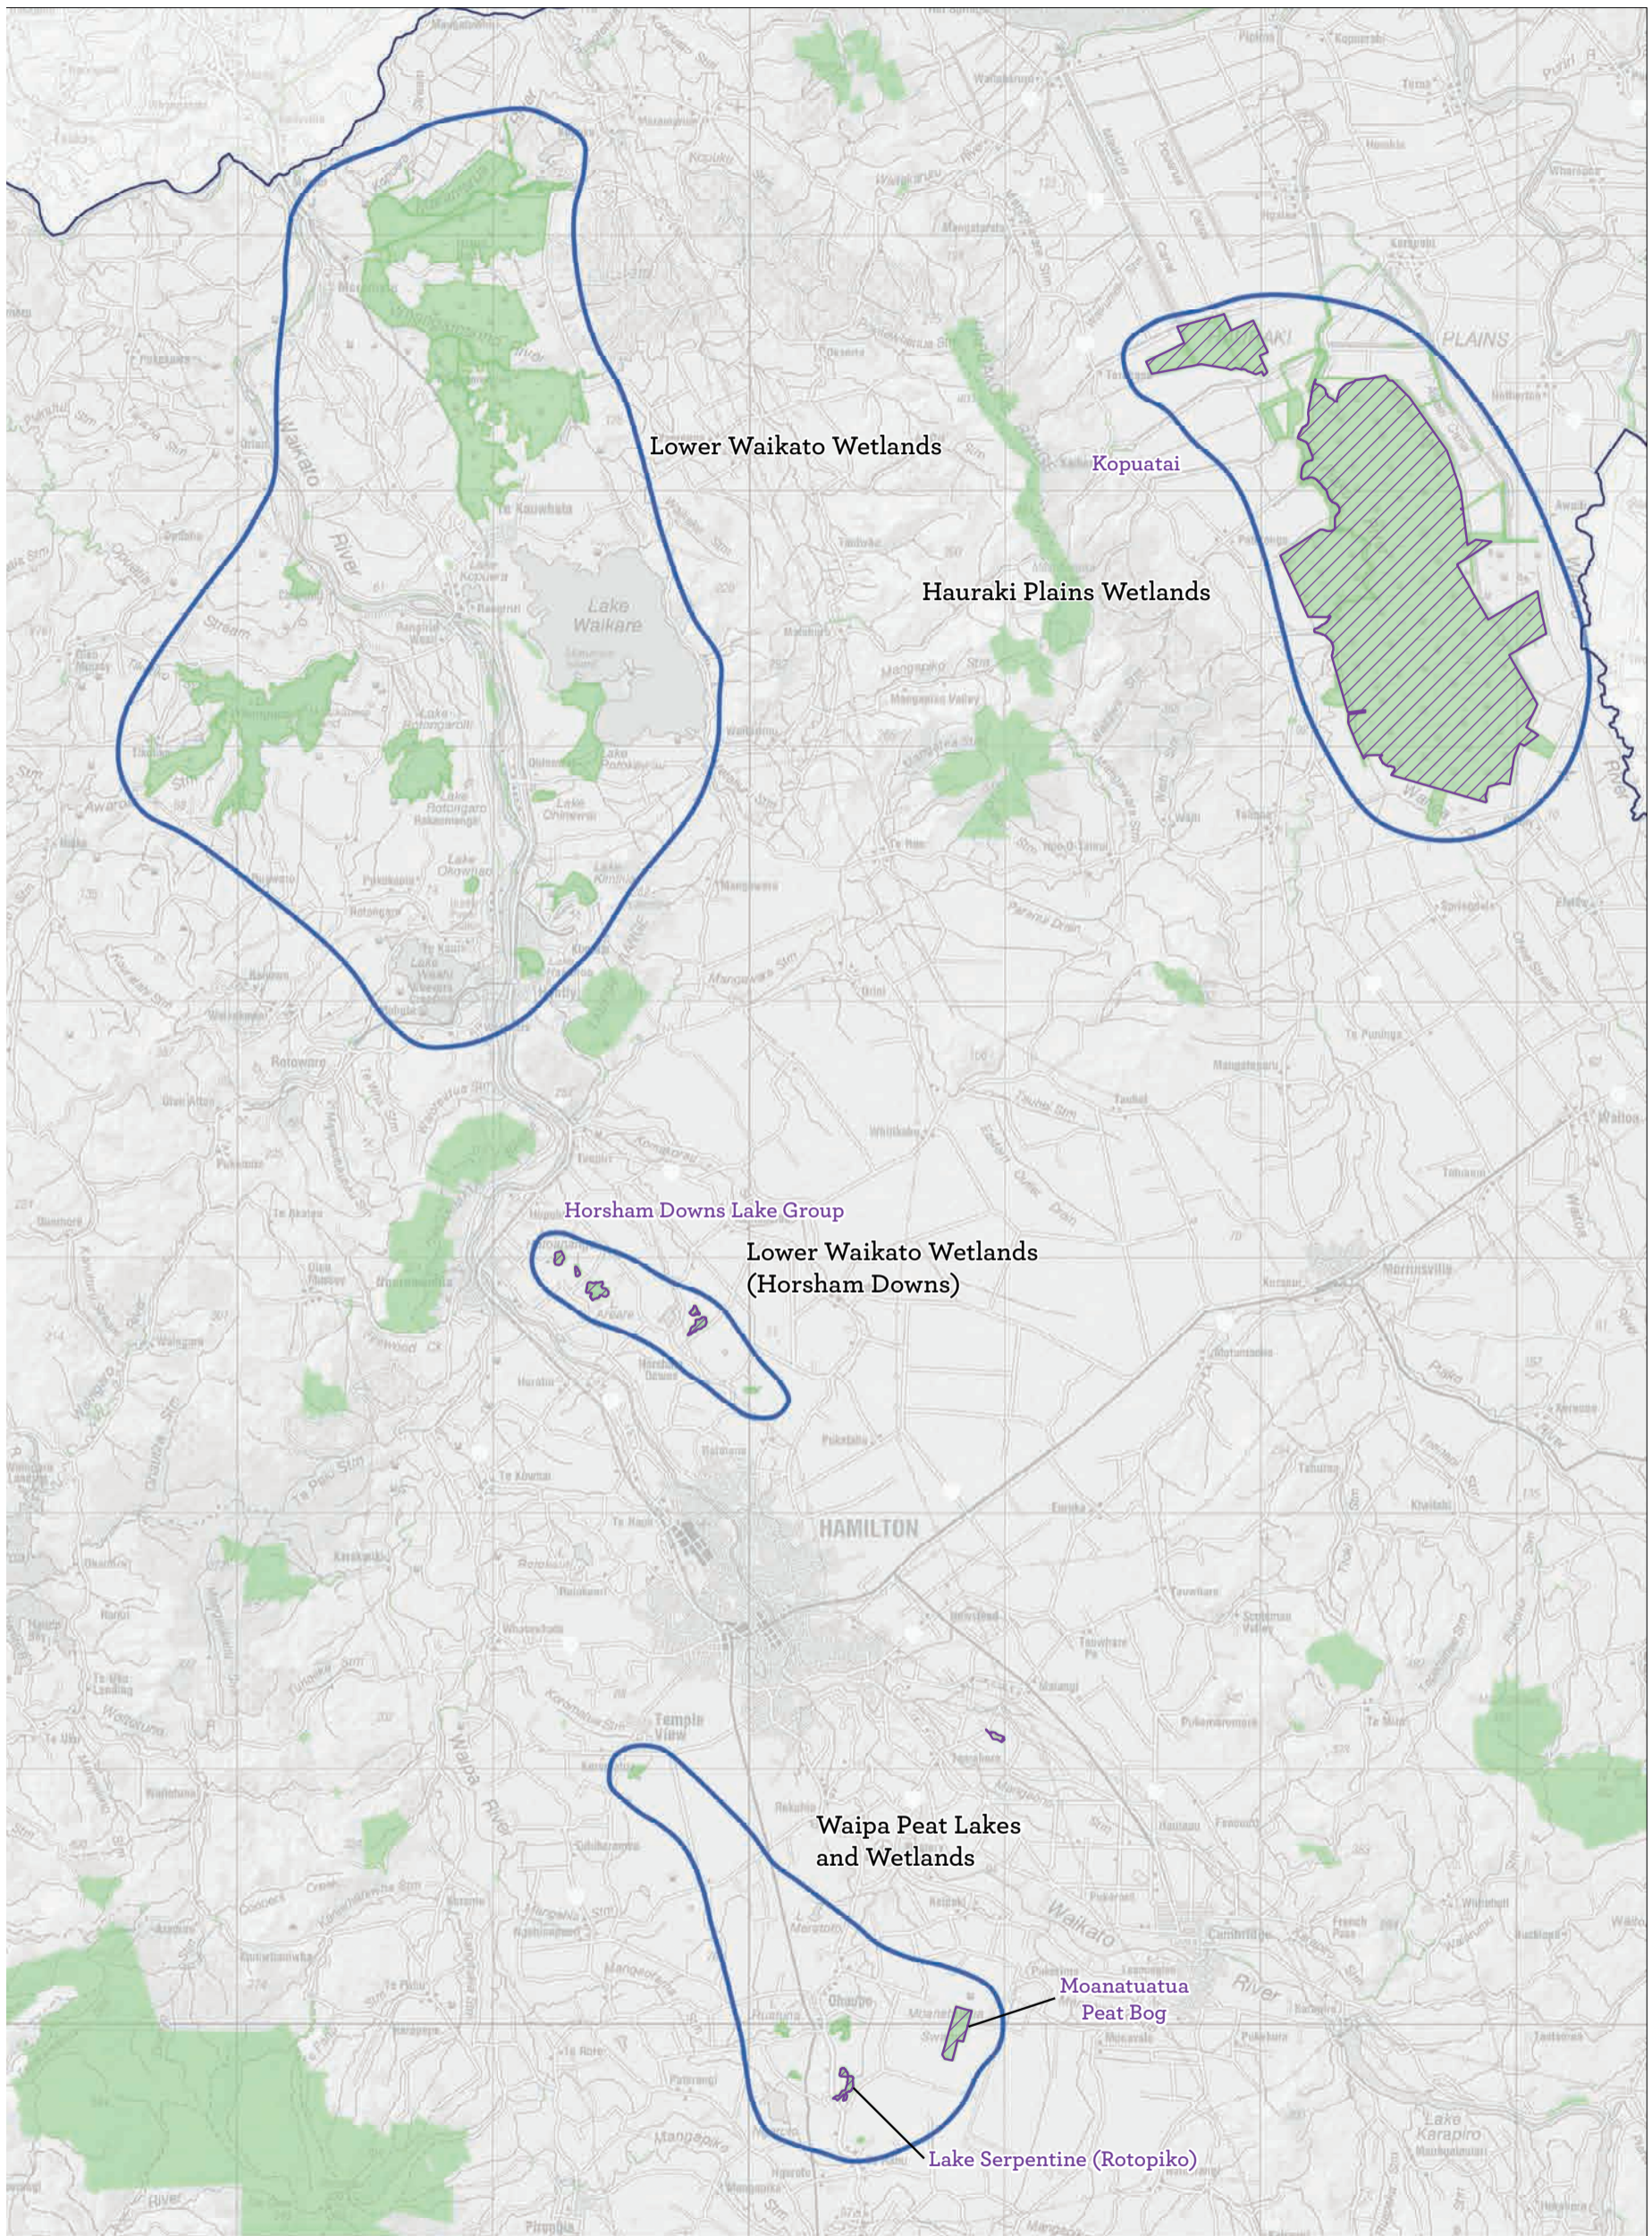

Cathedral Cove and Mares Leg Cove Coastal Landing Sites

Mahurangi Island (Goat Island) Coastal Landing Site

Hotwater Beach Recreation Reserve: Designated area for structures

Map 8.3.1 Hahei Coast and Marine Reserve Place-detail

Conservation Management Strategy
Waikato

Map 8.4 Firth of Thames / Tikapa Moana Wetland Place

Conservation Management Strategy
Waikato

Map 8.5 Freshwater Wetlands Place

Conservation Management Strategy
Waikato

Lower Waikato Wetlands

Hauraki Plains Wetlands

Lower Waikato Wetlands-(Horsham Downs)

Waipa Peat Lakes and Wetlands

Map 8.5.1 Freshwater Wetlands Place-detail
Conservation Management Strategy
Waikato

Map 8.6 Karioi to Whareorino Place