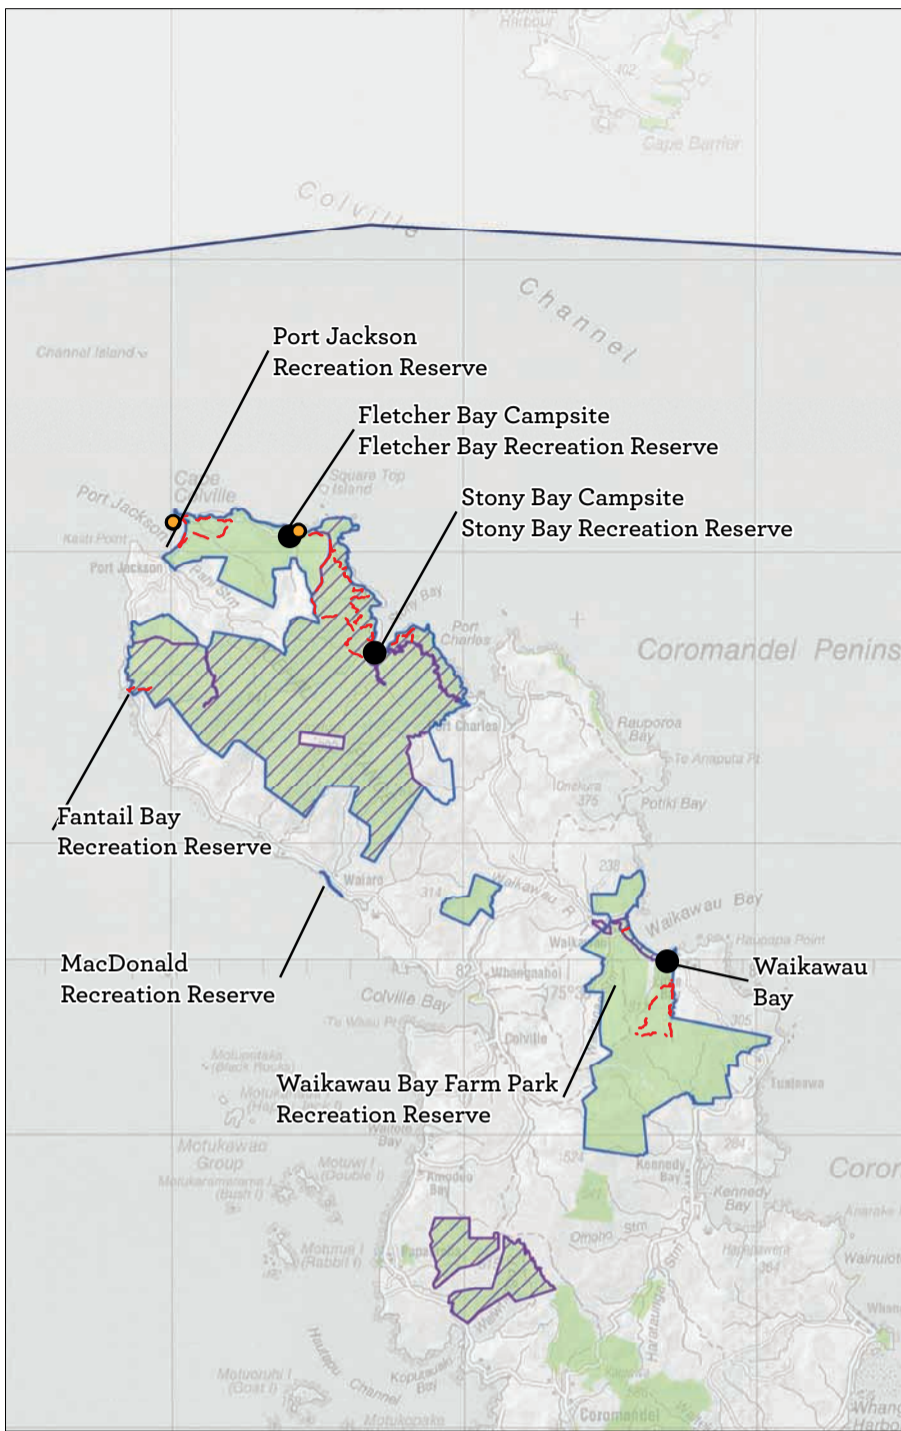

Map 8 Places overview
 Conservation Management Strategy
 Waikato

Map 8.1 Hauraki Islands Place
 Conservation Management Strategy
 Waikato

Cuvier Island (Repanga Island)

Mercury Islands

Rabbit Island

Alderman Islands (Ruamahua)

Motutapere Island

Whanganui Island

Map 8.1.1 Hauraki Islands Place-detail
 Conservation Management Strategy
 Waikato

Map 8.2 Hauraki-Coromandel Peninsula Place
 Conservation Management Strategy
 Waikato

Northern Coromandel

Thames Coast, Kauaeranga Valley and Broken Hills

Maratoto, Wentworth and Wharekirauponga

Map 8.2.1 Hauraki-Coromandel Peninsula Place-detail
 Conservation Management Strategy
 Waikato

Map 8.3 Hahei Coast and Marine Reserve Place
 Conservation Management Strategy
 Waikato

Cathedral Cove and Mares Leg Cove Coastal Landing Sites

Mahurangi Island (Goat Island) Coastal Landing Site

Hotwater Beach Recreation Reserve: Designated area for structures

Map 8.3.1 Hahei Coast and Marine Reserve Place-detail