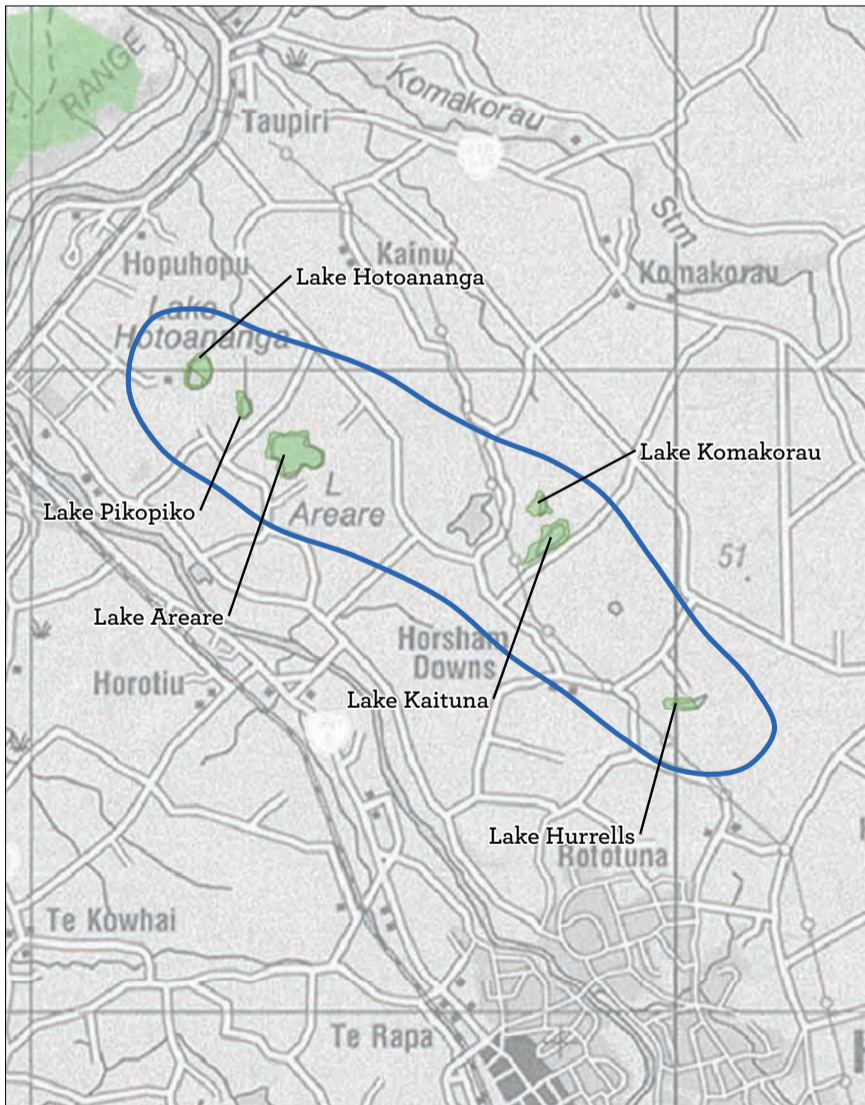

Cathedral Cove and Mares Leg Cove Coastal Landing Sites

Mahurangi Island (Goat Island) Coastal Landing Site

Hotwater Beach Recreation Reserve: Designated area for structures

Map 8.3.1 Hahei Coast and Marine Reserve Place-detail

Conservation Management Strategy
Waikato

Map 8.4 Firth of Thames / Tikapa Moana Wetland Place

Conservation Management Strategy
Waikato

Map 8.5 Freshwater Wetlands Place

Conservation Management Strategy
Waikato

Lower Waikato Wetlands

Hauraki Plains Wetlands

Lower Waikato Wetlands-(Horsham Downs)

Waipa Peat Lakes and Wetlands

Map 8.5.1 Freshwater Wetlands Place-detail
Conservation Management Strategy
Waikato

Map 8.6 Karioi to Whareorino Place