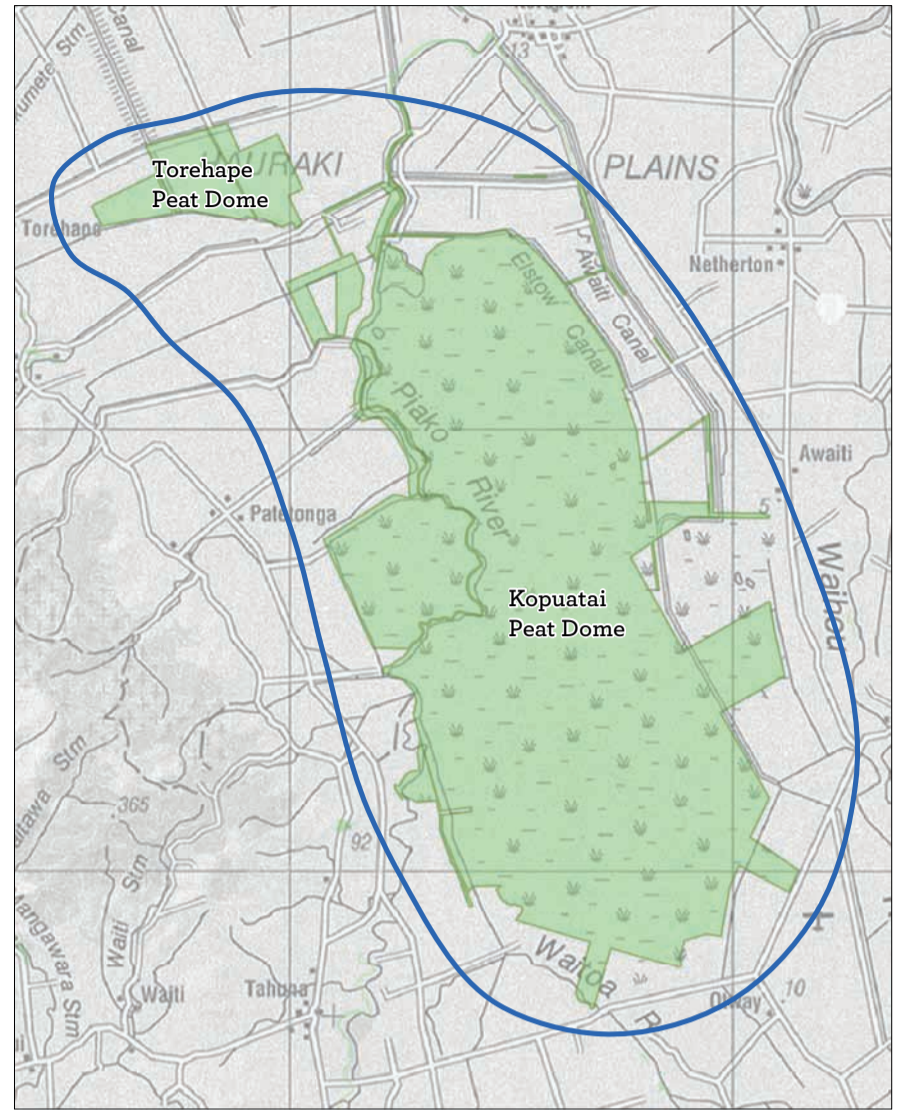

Cathedral Cove and Mares Leg Cove Coastal Landing Sites

Mahurangi Island (Goat Island) Coastal Landing Site

Hotwater Beach Recreation Reserve: Designated area for structures

Map 8.3.1 Hahei Coast and Marine Reserve Place-detail

Conservation Management Strategy
Waikato

Map 8.4 Firth of Thames / Tikapa Moana Wetland Place

Conservation Management Strategy
Waikato

Map 8.5 Freshwater Wetlands Place

Conservation Management Strategy
Waikato

Lower Waikato Wetlands

Hauraki Plains Wetlands

Lower Waikato Wetlands-(Horsham Downs)

Waipa Peat Lakes and Wetlands

Map 8.5.1 Freshwater Wetlands Place-detail
Conservation Management Strategy
Waikato

Map 8.6 Karioi to Whareorino Place