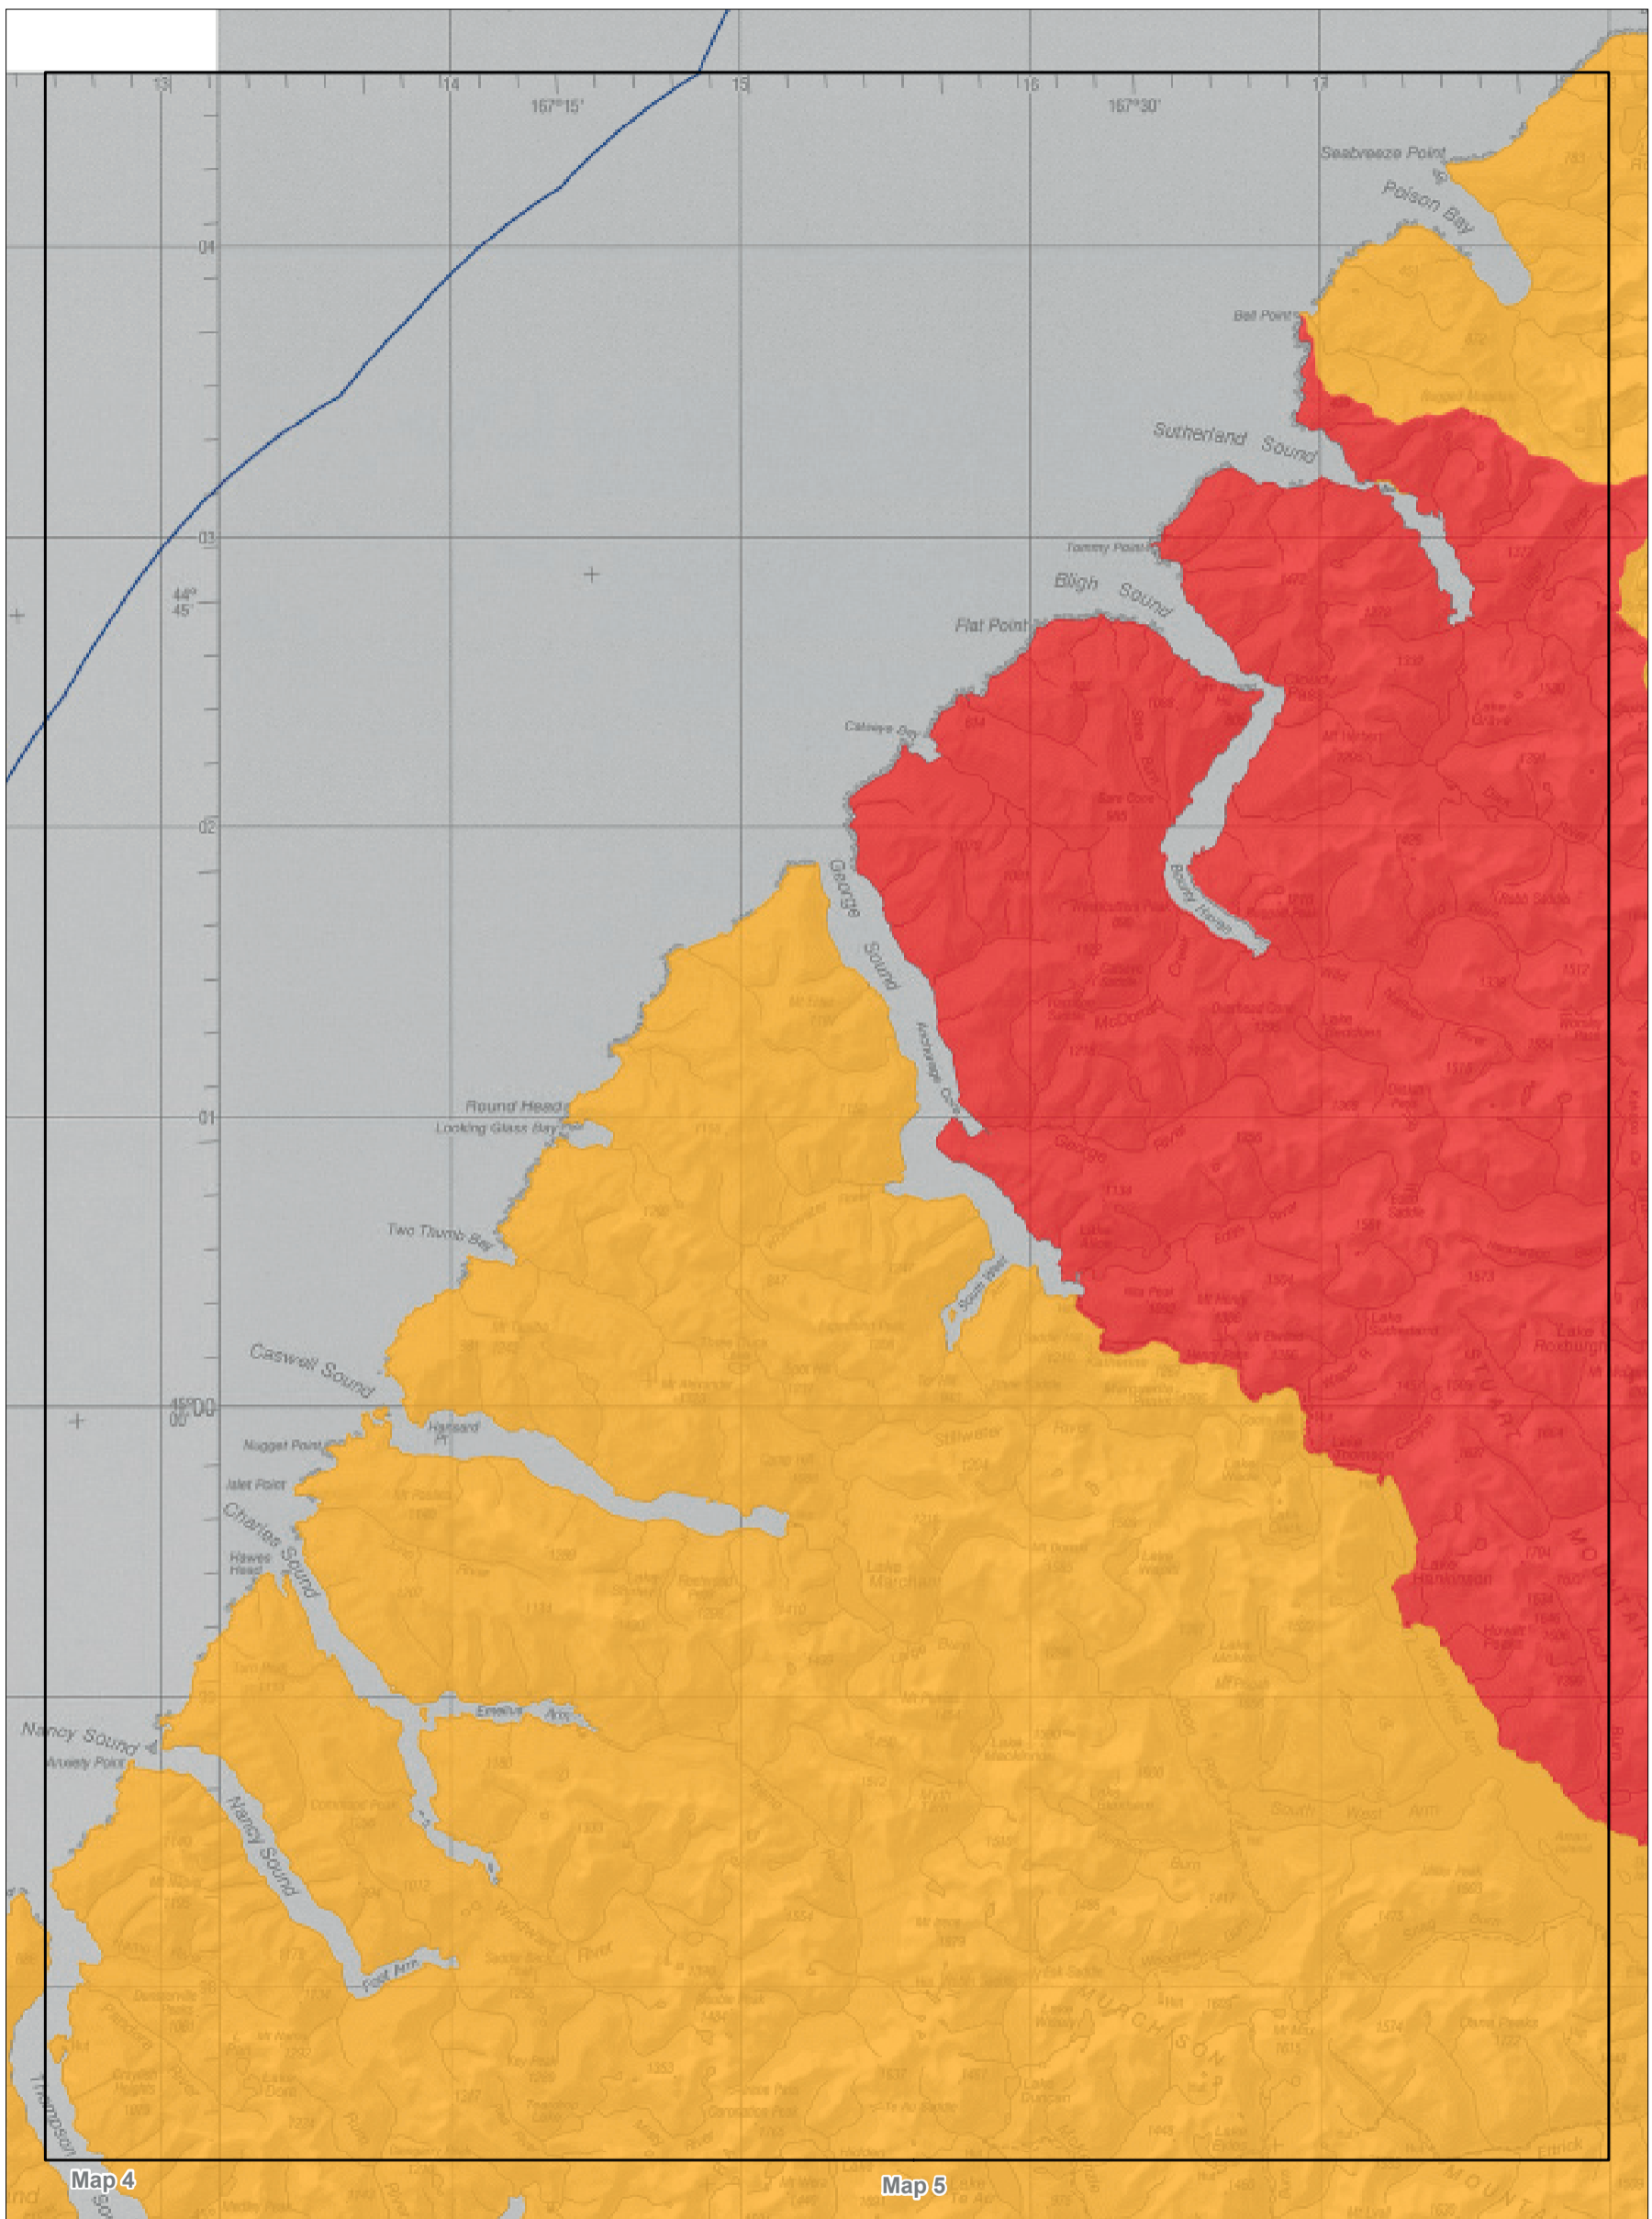

Map 8.1 Visitor management zones—detail  
 Conservation Management Strategy  
 Southland Murihiku

Conservation unit data is current as of 31/10/2015

Map 8.2 Visitor management zones—detail  
 Conservation Management Strategy  
 Southland Murihiku

Conservation unit data is current as of 31/10/2015

Map 8.3 Visitor management zones—detail

Conservation Management Strategy  
Southland Murihiku

*Conservation unit data is current as of 31/10/2015*

Map 8.4 Visitor management zones—detail  
 Conservation Management Strategy  
 Southland Murihiku

Conservation unit data is current as of 31/10/2015

Map 8.5 Visitor management zones—detail  
 Conservation Management Strategy  
 Southland Murihiku

*Conservation unit data is current as of 31/10/2015*

Map 8.6 Visitor management zones—detail