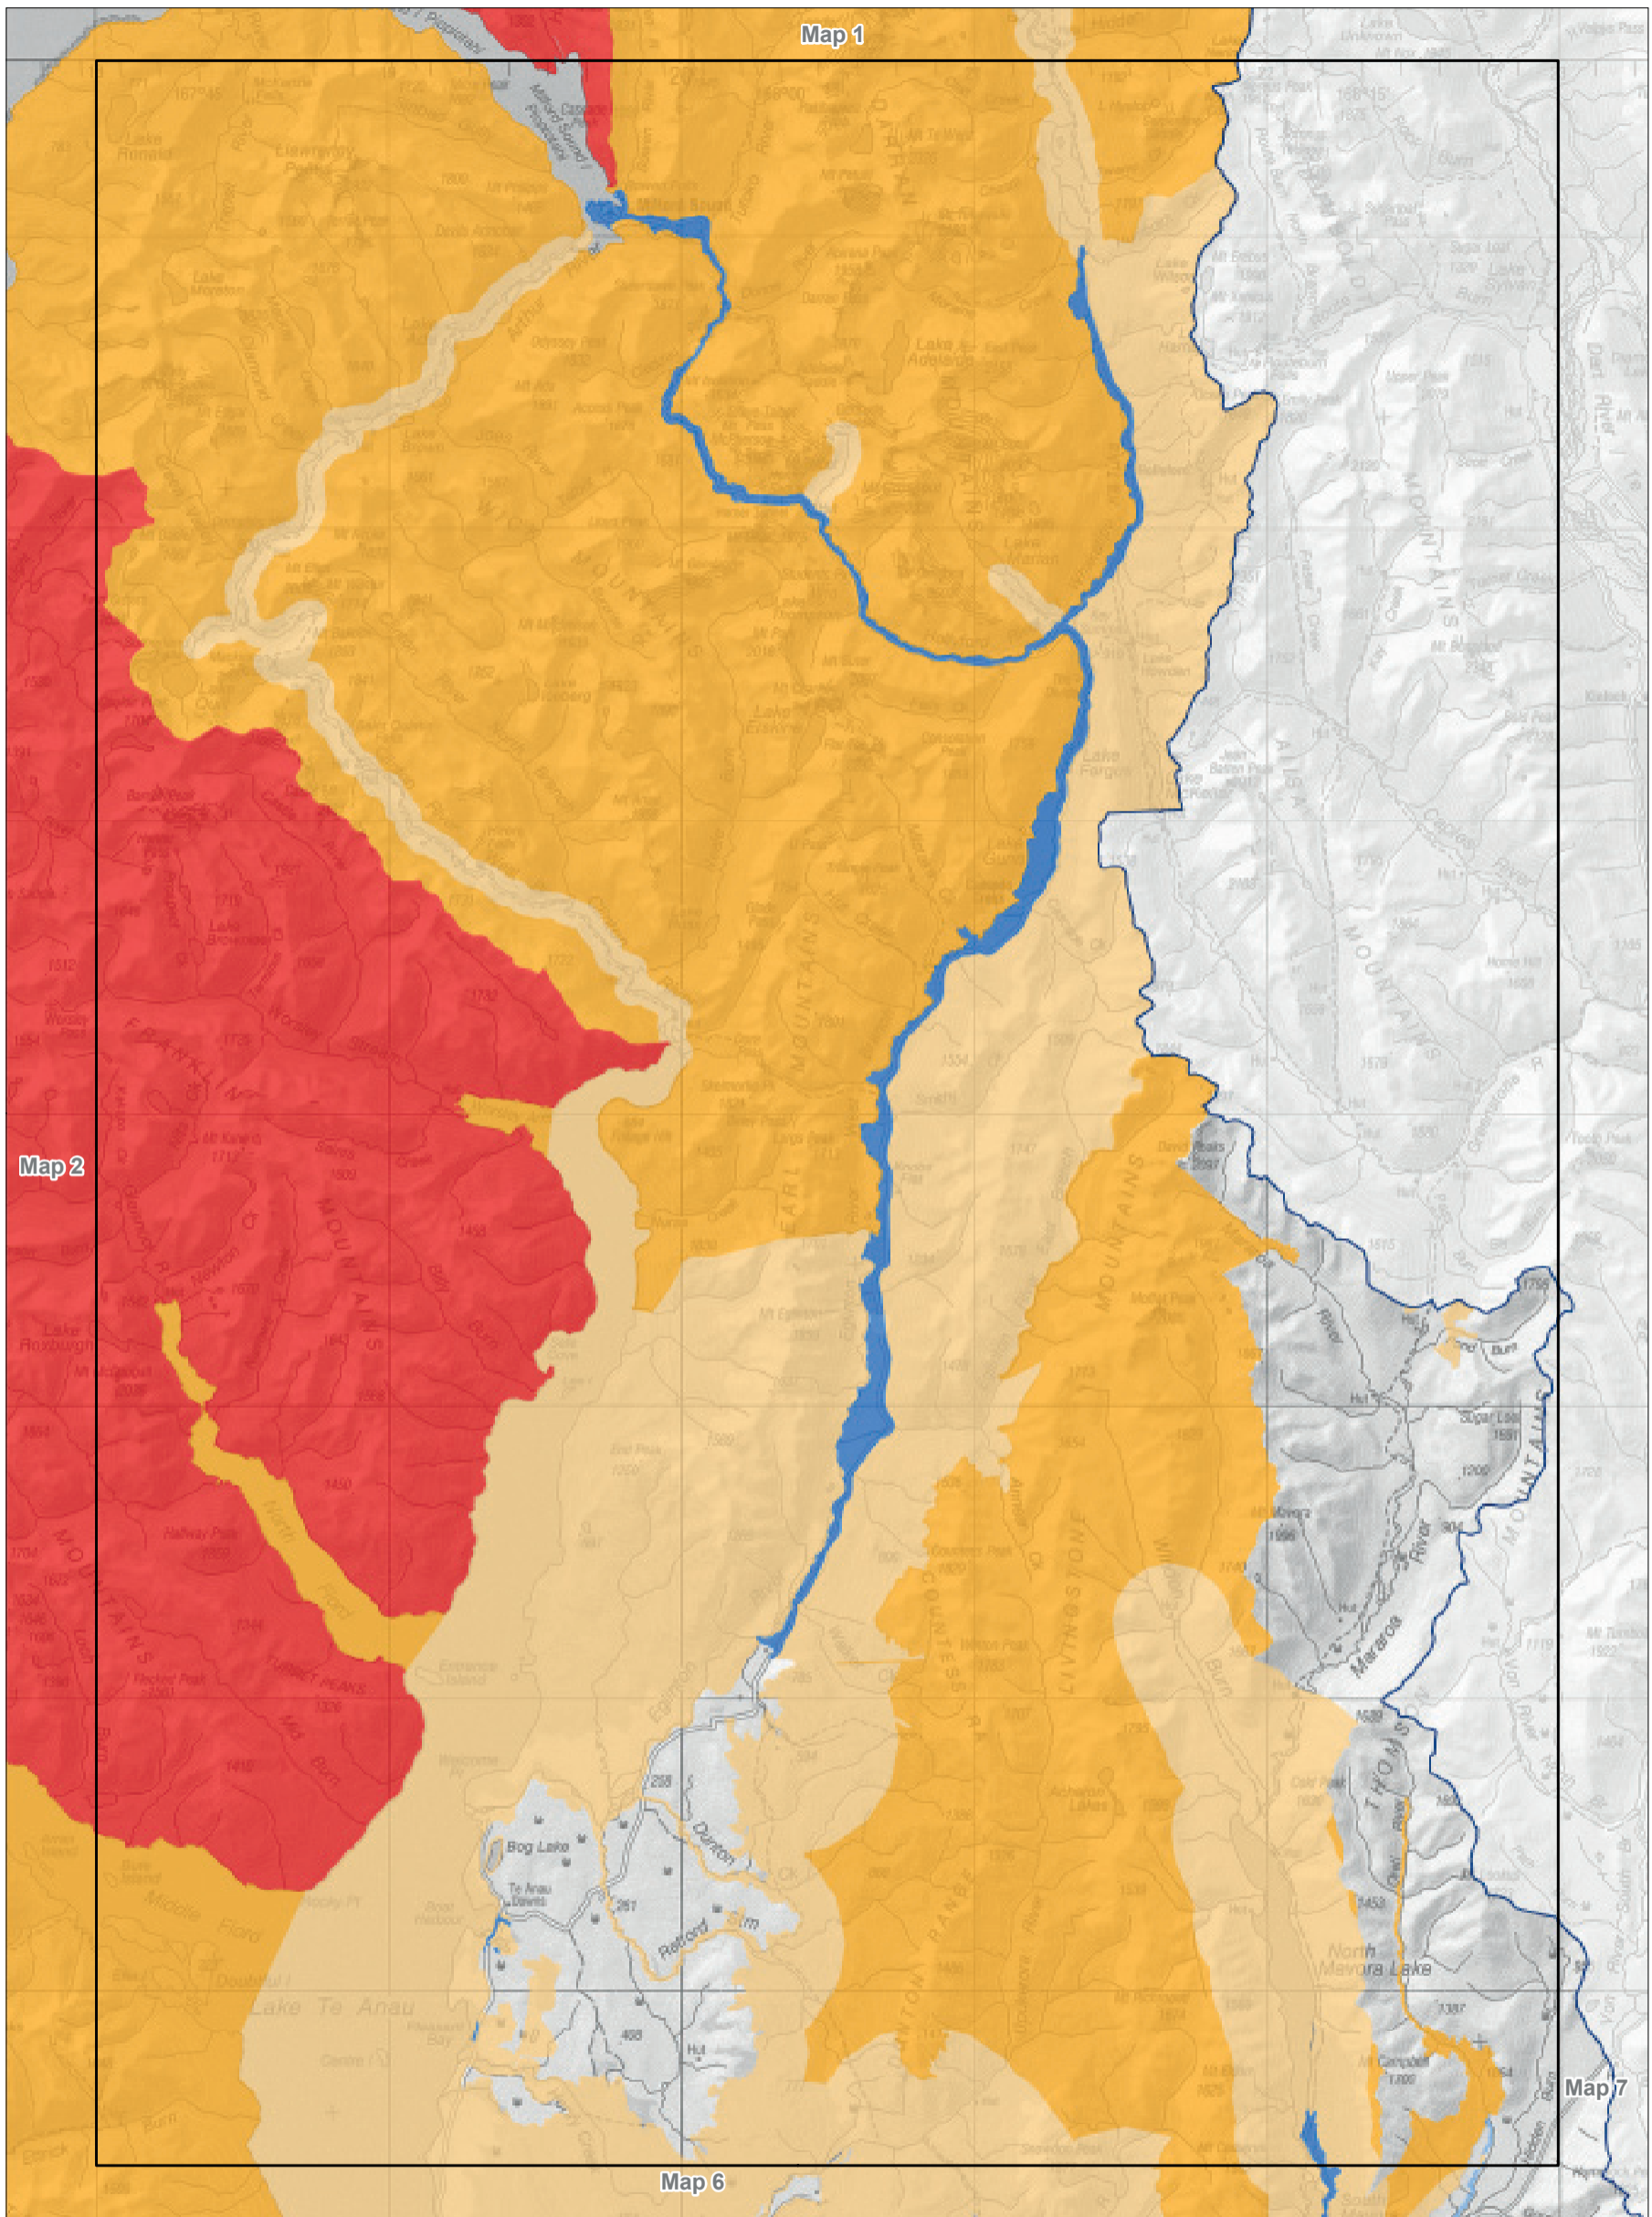

Map 8.1 Visitor management zones—detail  
 Conservation Management Strategy  
 Southland Murihiku

Conservation unit data is current as of 31/10/2015

Map 8.2 Visitor management zones—detail  
 Conservation Management Strategy  
 Southland Murihiku

Conservation unit data is current as of 31/10/2015

Map 8.3 Visitor management zones—detail

Conservation Management Strategy  
Southland Murihiku

*Conservation unit data is current as of 31/10/2015*

Map 8.4 Visitor management zones—detail  
 Conservation Management Strategy  
 Southland Murihiku

Conservation unit data is current as of 31/10/2015

Map 8.5 Visitor management zones—detail  
 Conservation Management Strategy  
 Southland Murihiku

*Conservation unit data is current as of 31/10/2015*

Map 8.6 Visitor management zones—detail

*Conservation unit data is current as of 31/10/2015*

0 0.5 1 2 3 4 Km