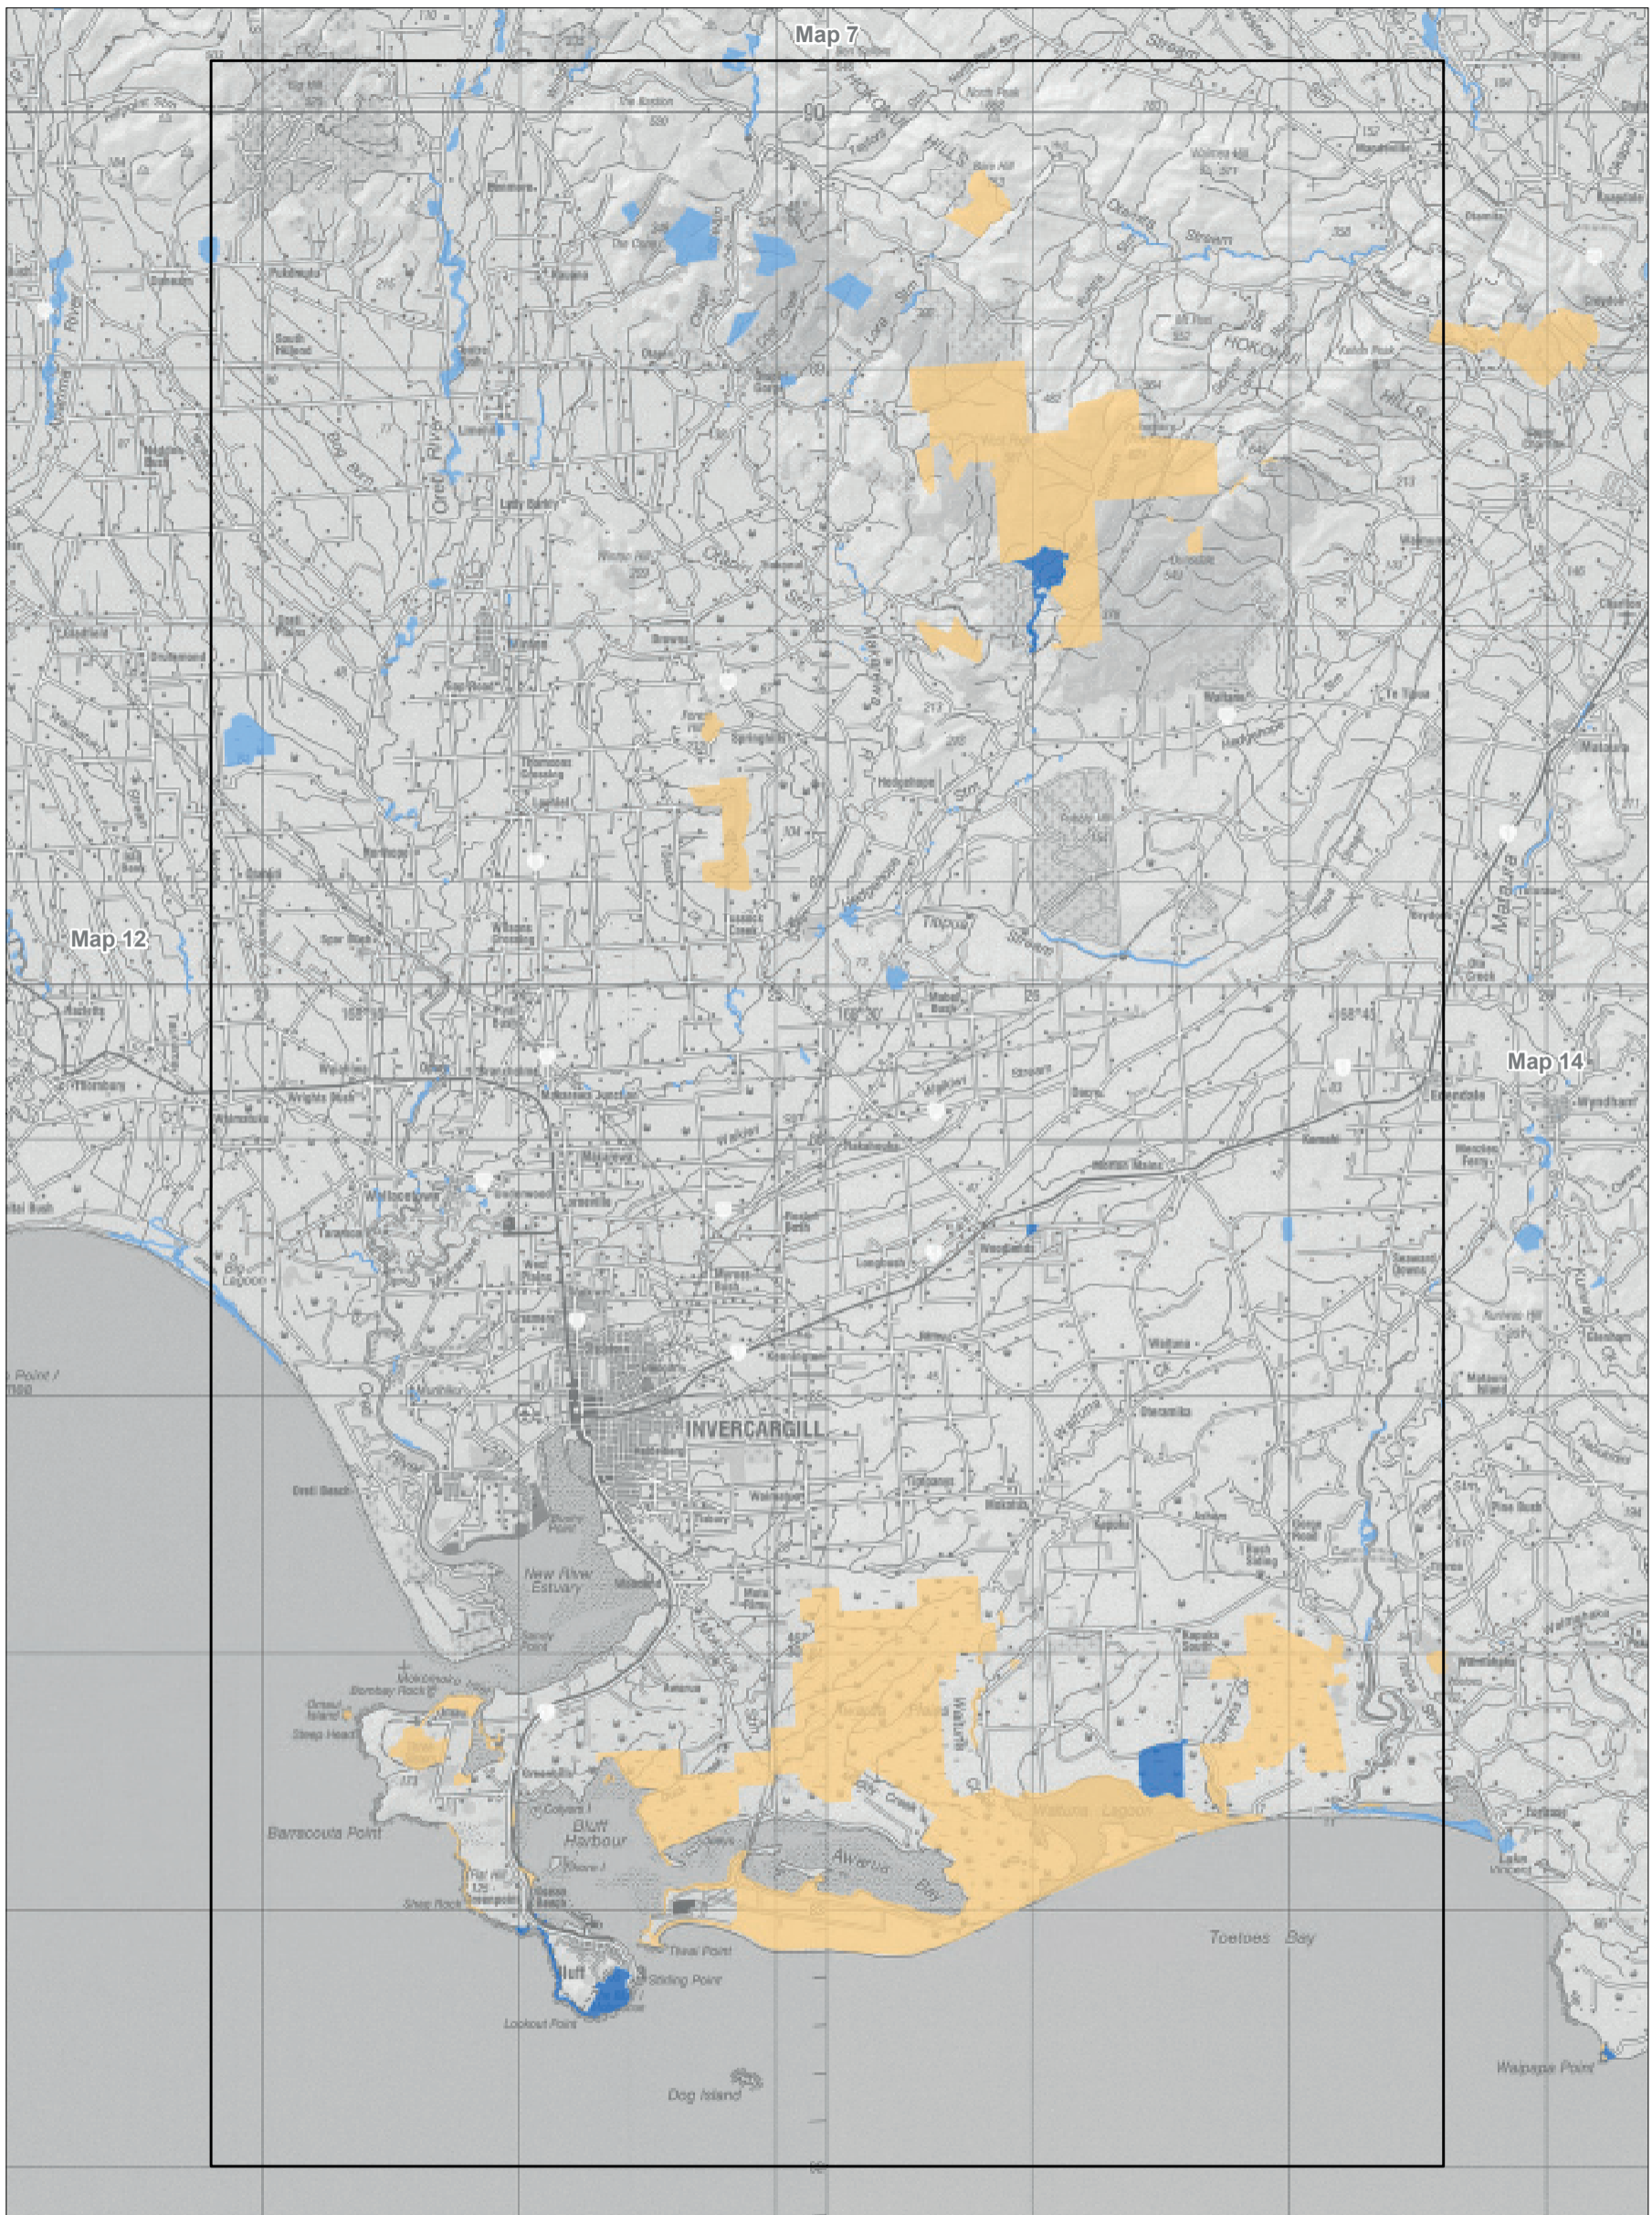

Conservation unit data is current as of 31/10/2015

Map 8.10 Visitor management zones—detail  
 Conservation Management Strategy  
 Southland Murihiku

*Conservation unit data is current as of 31/10/2015*

Map 8.11 Visitor management zones—detail  
 Conservation Management Strategy  
 Southland Murihiku

Conservation unit data is current as of 31/10/2015

Map 8.12 Visitor management zones—detail  
 Conservation Management Strategy  
 Southland Murihiku

Conservation unit data is current as of 31/10/2015

Map 8.13 Visitor management zones—detail

Conservation Management Strategy  
Southland Murihiku

*Conservation unit data is current as of 31/10/2015*

Map 8.14 Visitor management zones—detail  
 Conservation Management Strategy  
 Southland Murihiku