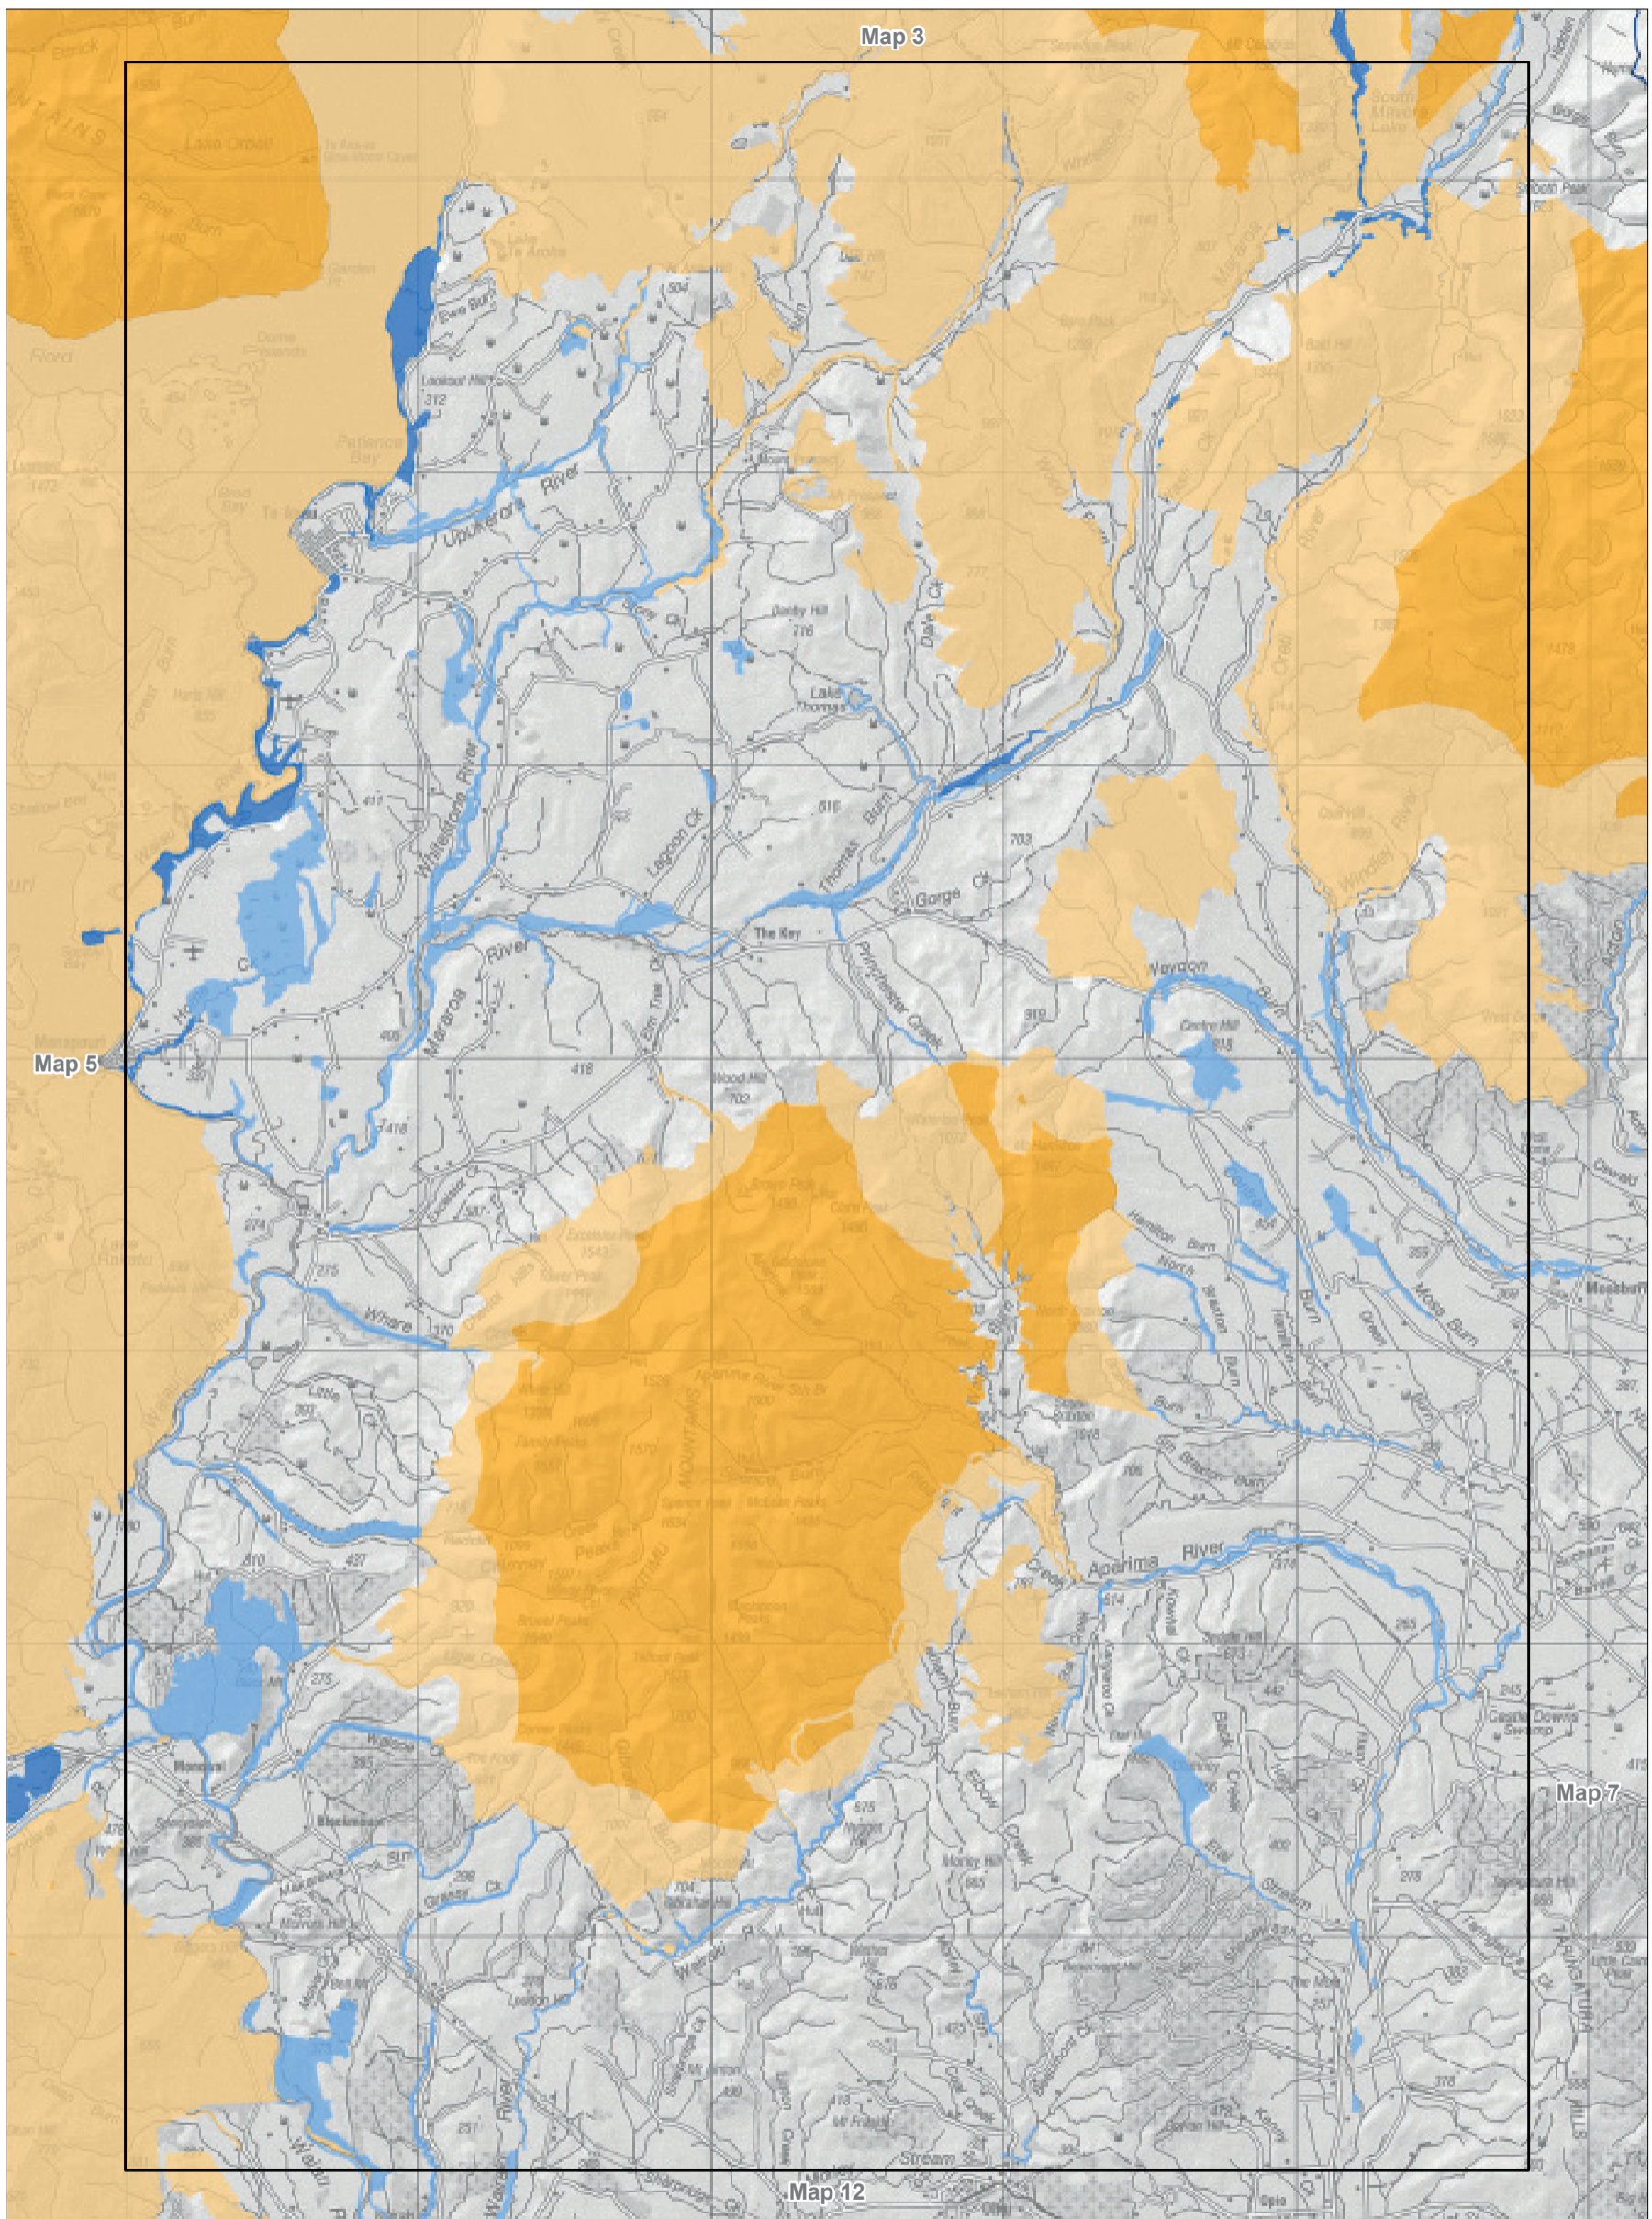

Conservation unit data is current as of 31/10/2015

Map 8.3 Visitor management zones—detail

Conservation Management Strategy  
Southland Murihiku

*Conservation unit data is current as of 31/10/2015*

Map 8.4 Visitor management zones—detail  
 Conservation Management Strategy  
 Southland Murihiku

Conservation unit data is current as of 31/10/2015

Map 8.5 Visitor management zones—detail  
 Conservation Management Strategy  
 Southland Murihiku

*Conservation unit data is current as of 31/10/2015*

Map 8.6 Visitor management zones—detail

Conservation Management Strategy  
Southland Murihiku

Conservation unit data is current as of 31/10/2015

Map 8.7 Visitor management zones—detail

Conservation Management Strategy  
Southland Murihiku

Conservation unit data is current as of 31/10/2015