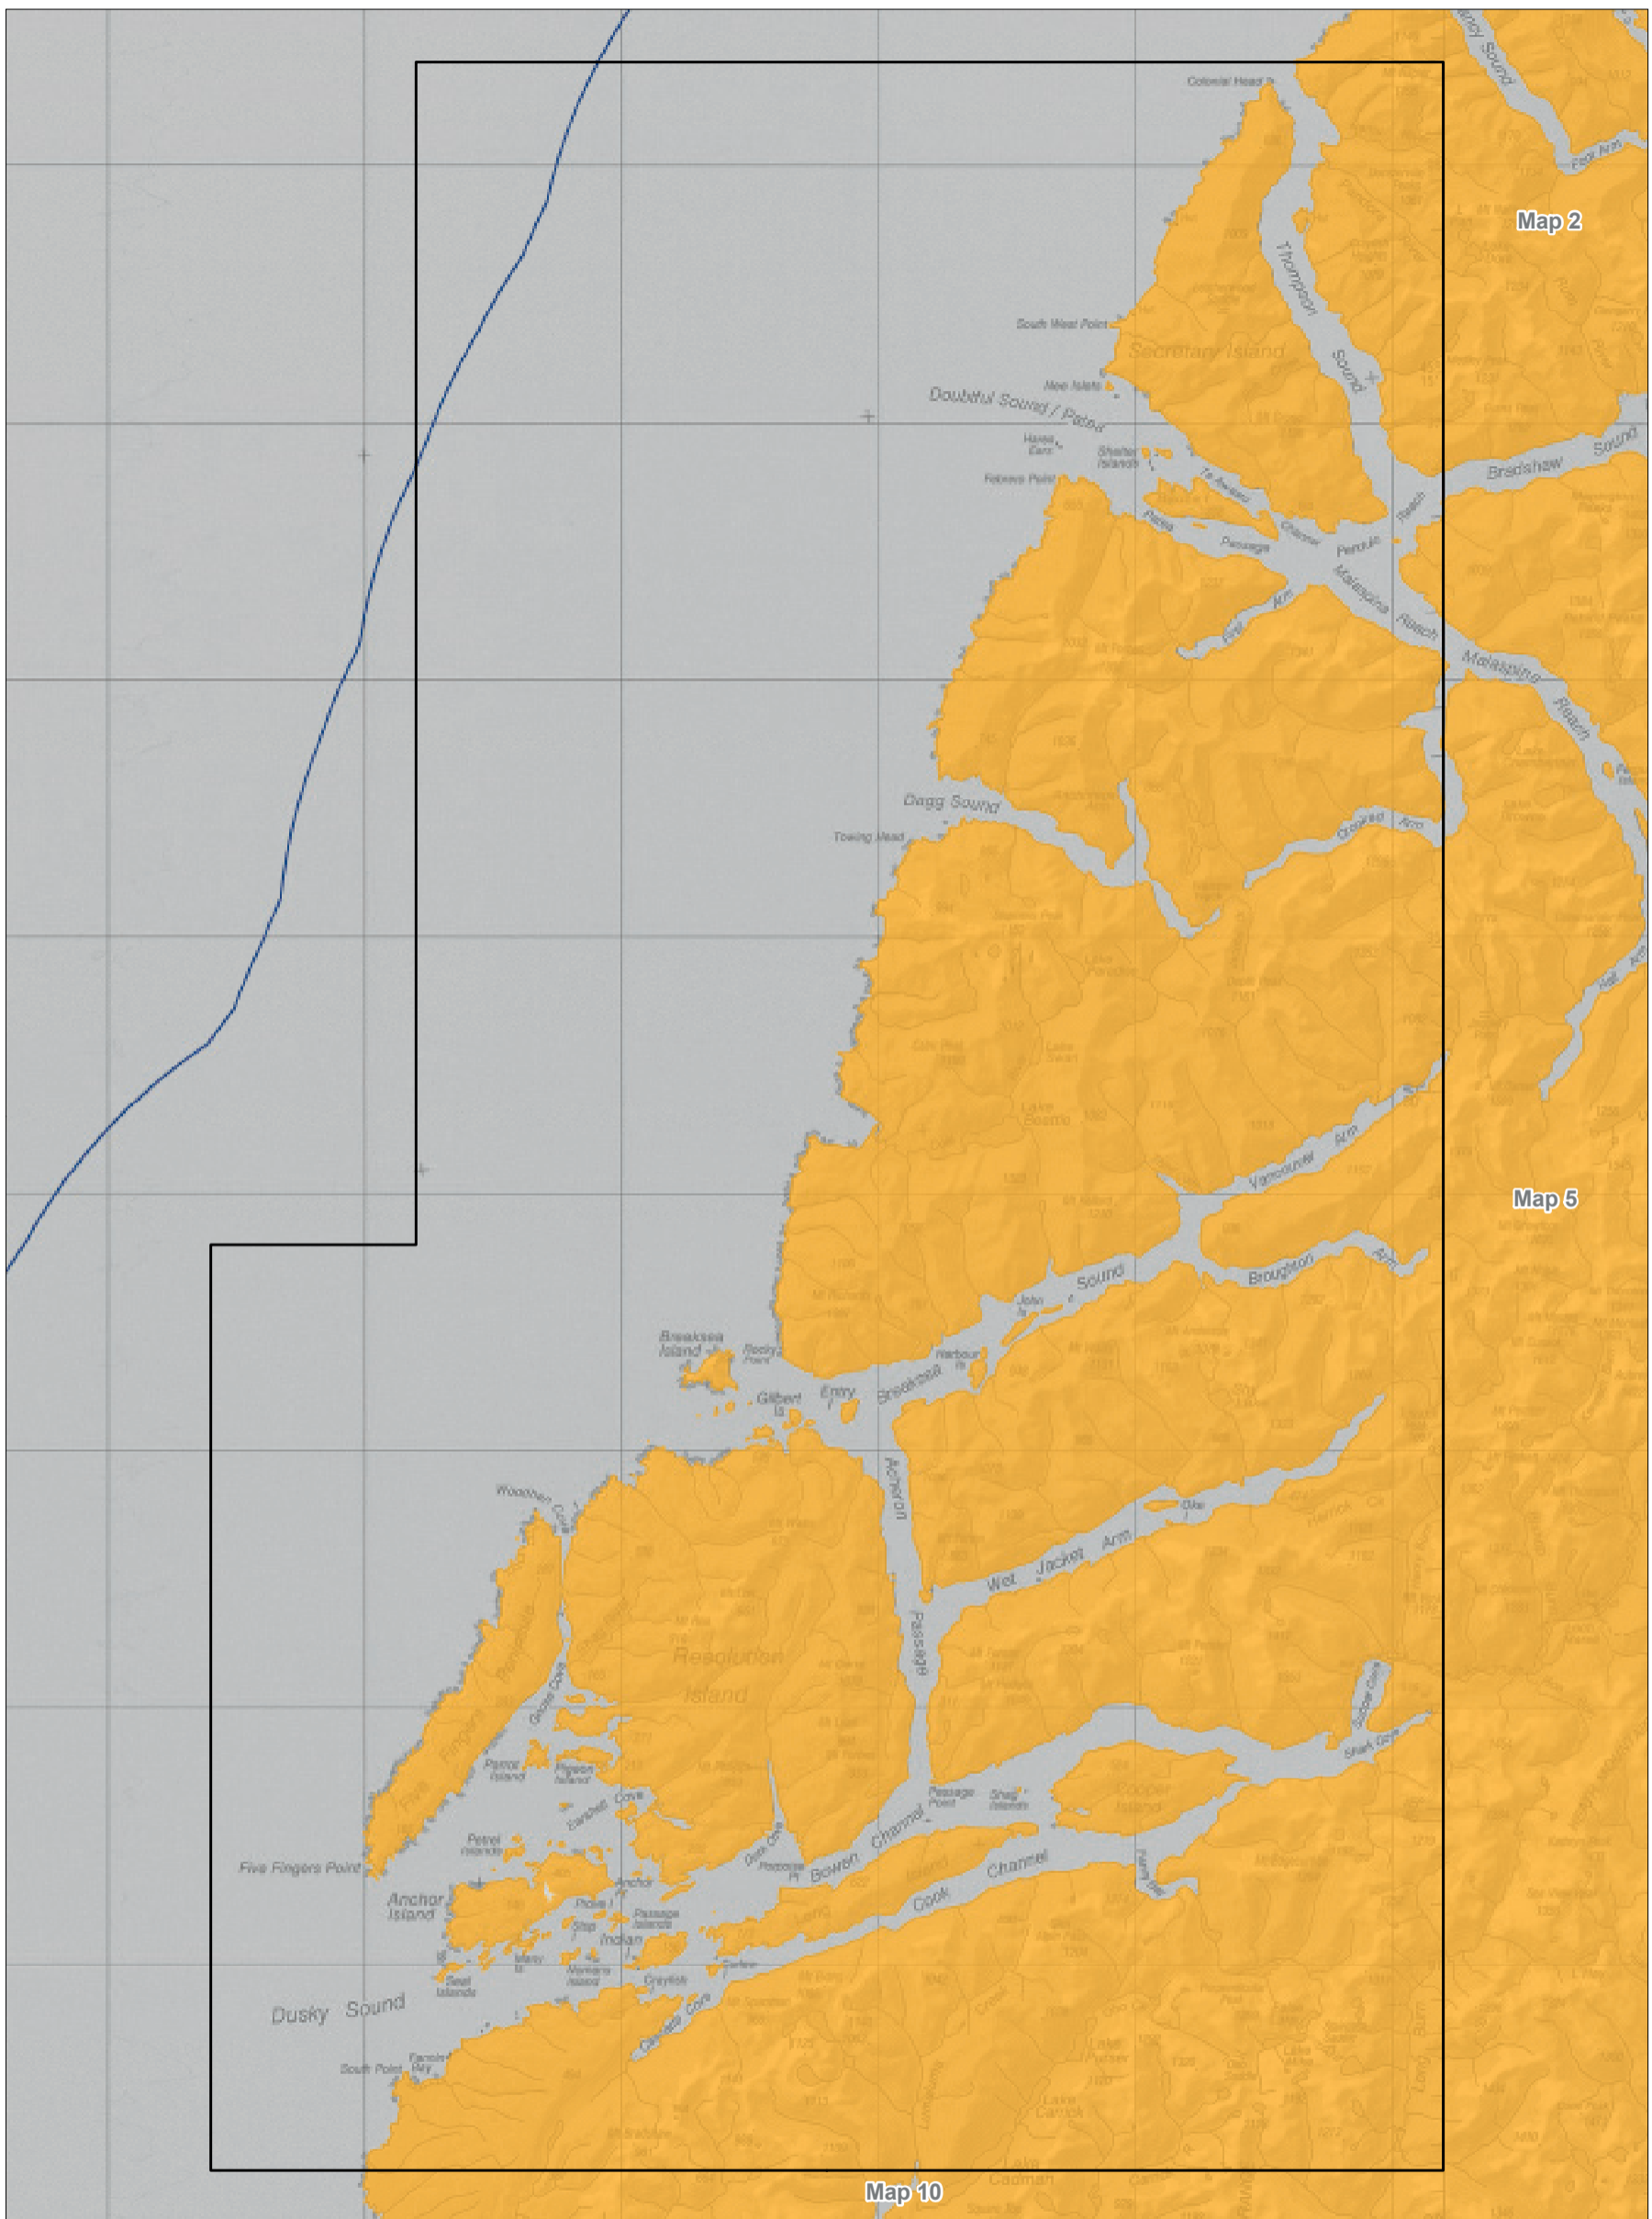

Conservation unit data is current as of 31/10/2015

Map 8.3 Visitor management zones—detail

Conservation Management Strategy  
Southland Murihiku

*Conservation unit data is current as of 31/10/2015*

Map 8.4 Visitor management zones—detail  
 Conservation Management Strategy  
 Southland Murihiku