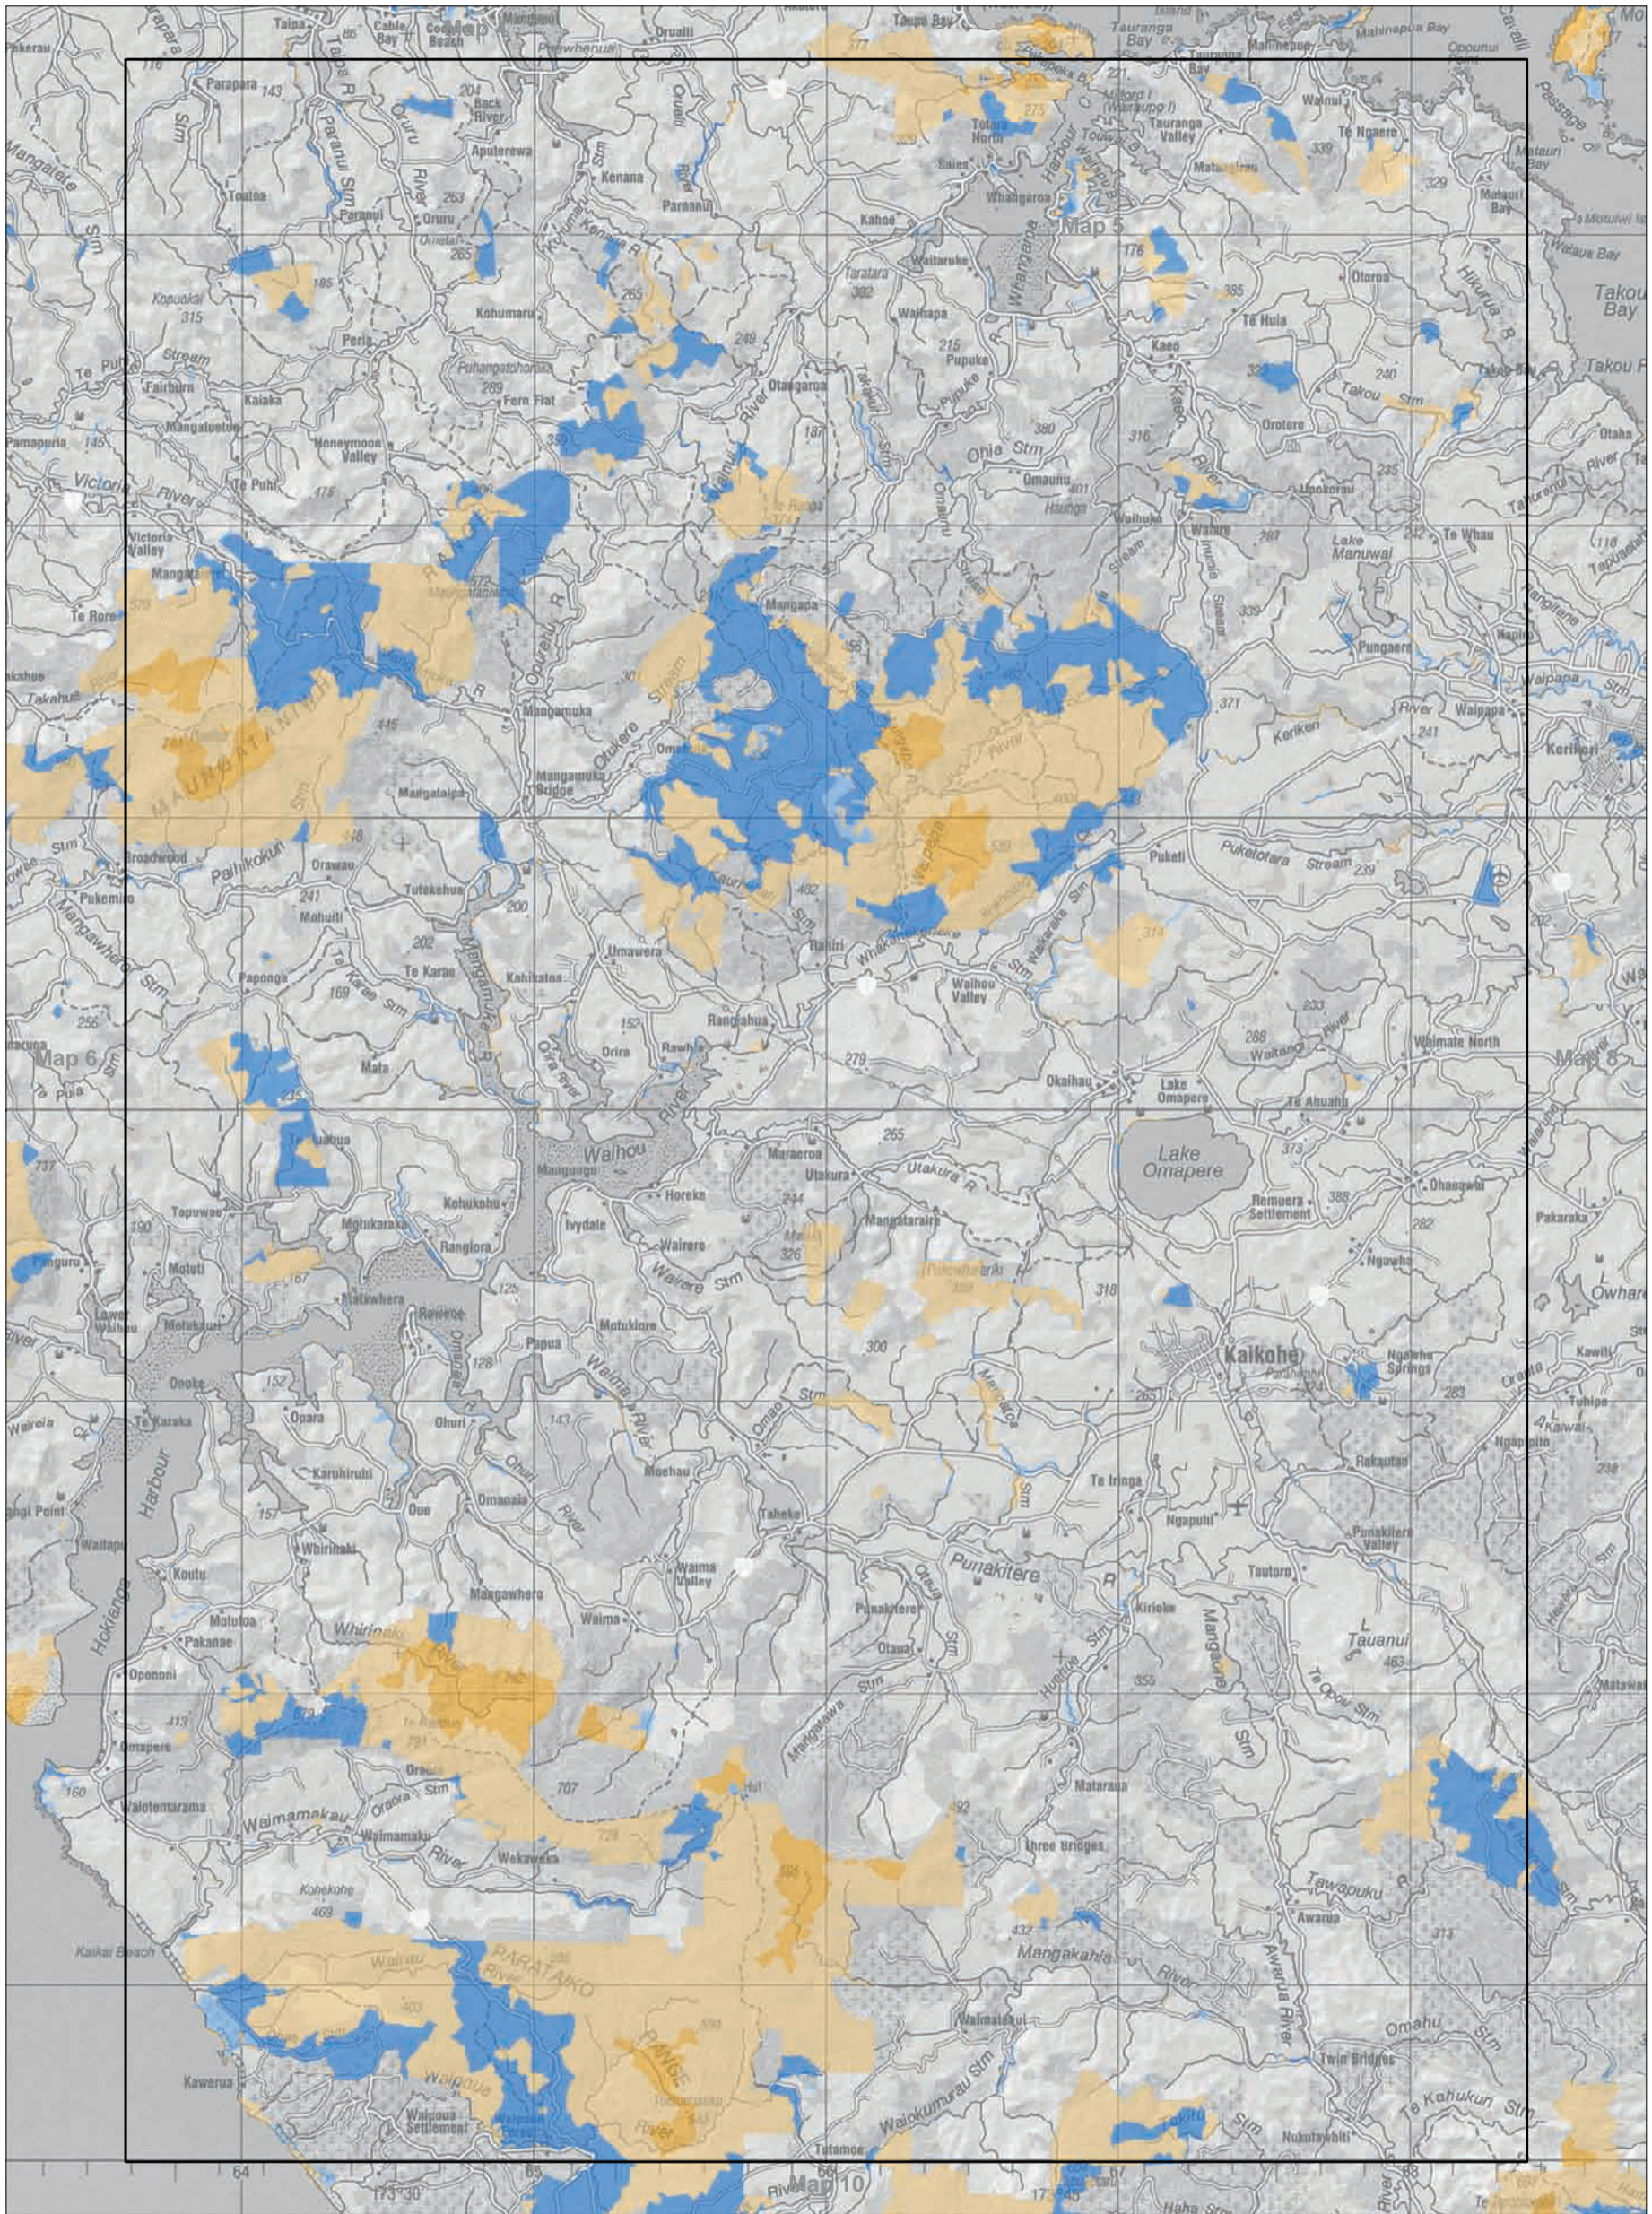

Conservation unit data is current as of 01/09/2014

Map 8.3 Visitor management zones—detail

Conservation Management Strategy

Northland

Conservation unit data is current as of 01/09/2014

Map 8.4 Visitor management zones—detail

Conservation Management Strategy  
Northland

Conservation unit data is current as of 01/09/2014

Map 8.5 Visitor management zones—detail

Conservation Management Strategy  
Northland

Conservation unit data is current as of 01/09/2014

Map 8.6 Visitor management zones—detail  
 Conservation Management Strategy  
 Northland

Conservation unit data is current as of 01/09/2014

Map 8.7 Visitor management zones—detail

Conservation Management Strategy

Northland

Conservation unit data is current as of 01/09/2014

Map 8.8 Visitor management zones—detail

Conservation Management Strategy

Northland

Conservation unit data is current as of 01/09/2014

Map 8.9 Visitor management zones—detail