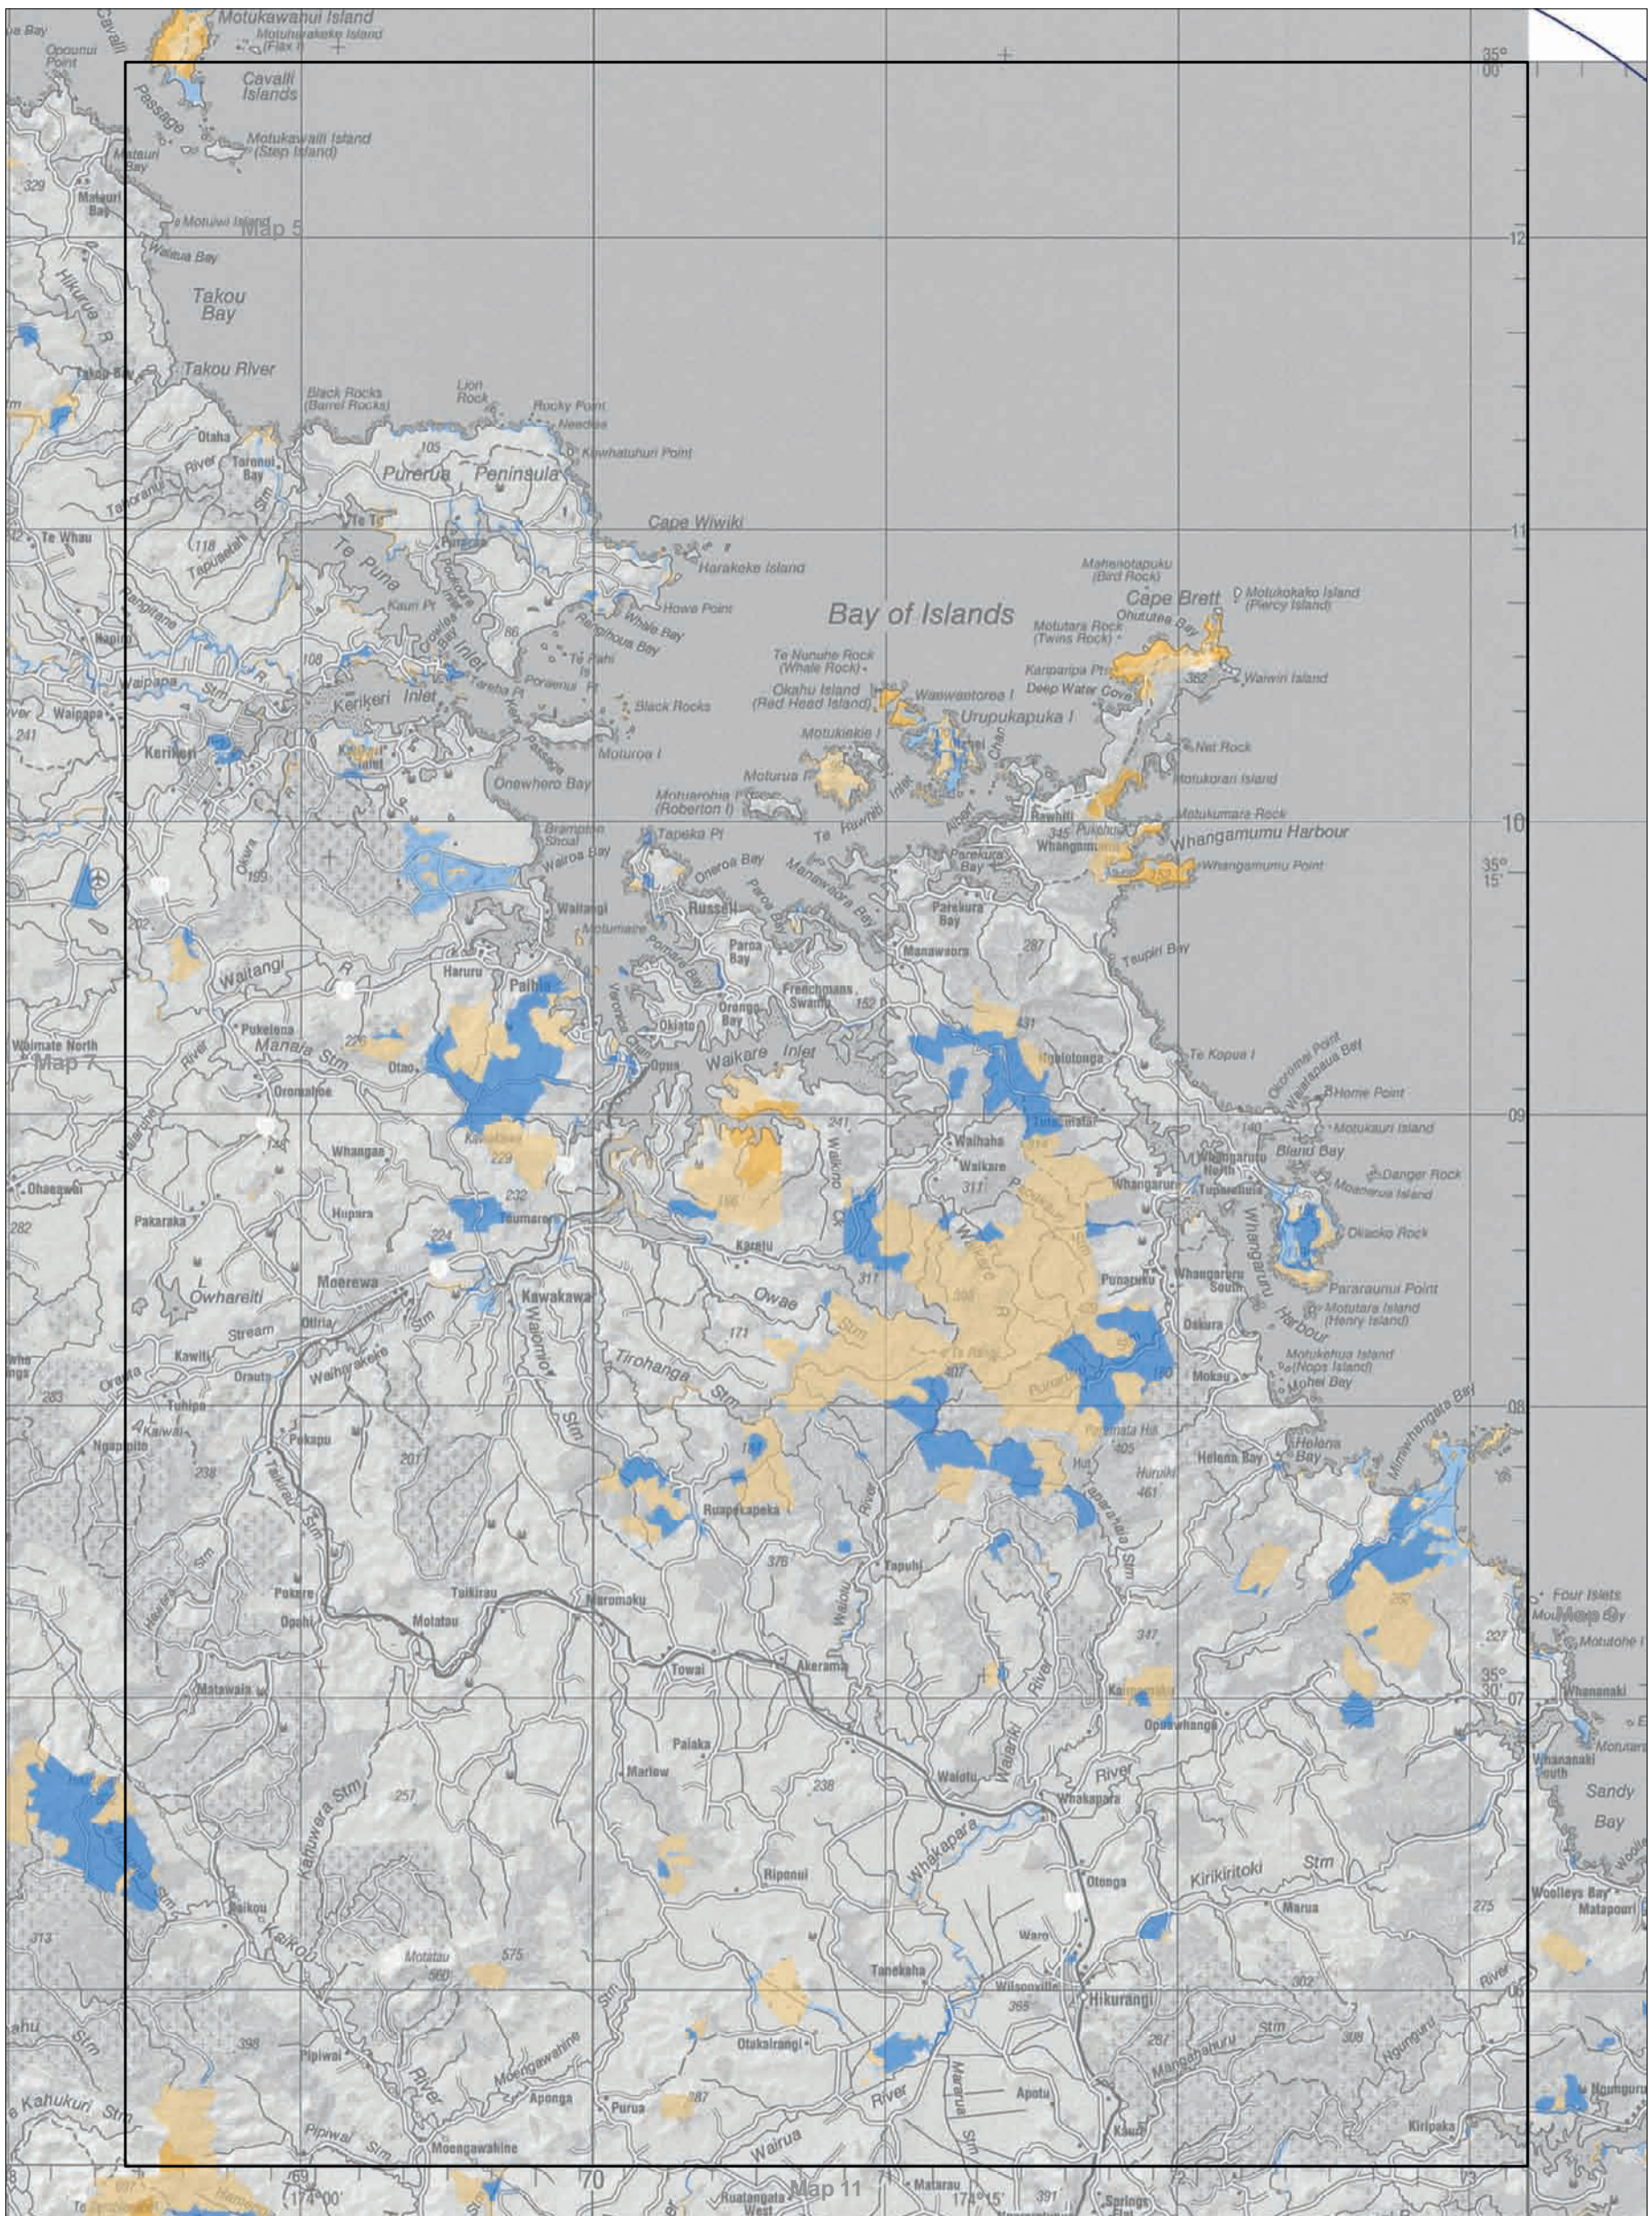

Map 8.1 Visitor management zones—detail

Conservation Management Strategy  
Northland

Conservation unit data is current as of 01/09/2014

Map 8.2 Visitor management zones—detail

Conservation Management Strategy  
Northland

Conservation unit data is current as of 01/09/2014

Map 8.3 Visitor management zones—detail

Conservation Management Strategy

Northland

Conservation unit data is current as of 01/09/2014

Map 8.4 Visitor management zones—detail

Map 8.6 Visitor management zones—detail  
 Conservation Management Strategy  
 Northland

Conservation unit data is current as of 01/09/2014

Map 8.7 Visitor management zones—detail

Conservation Management Strategy

Northland

Conservation unit data is current as of 01/09/2014

Map 8.8 Visitor management zones—detail

Conservation Management Strategy

Northland

Conservation unit data is current as of 01/09/2014

Map 8.9 Visitor management zones—detail