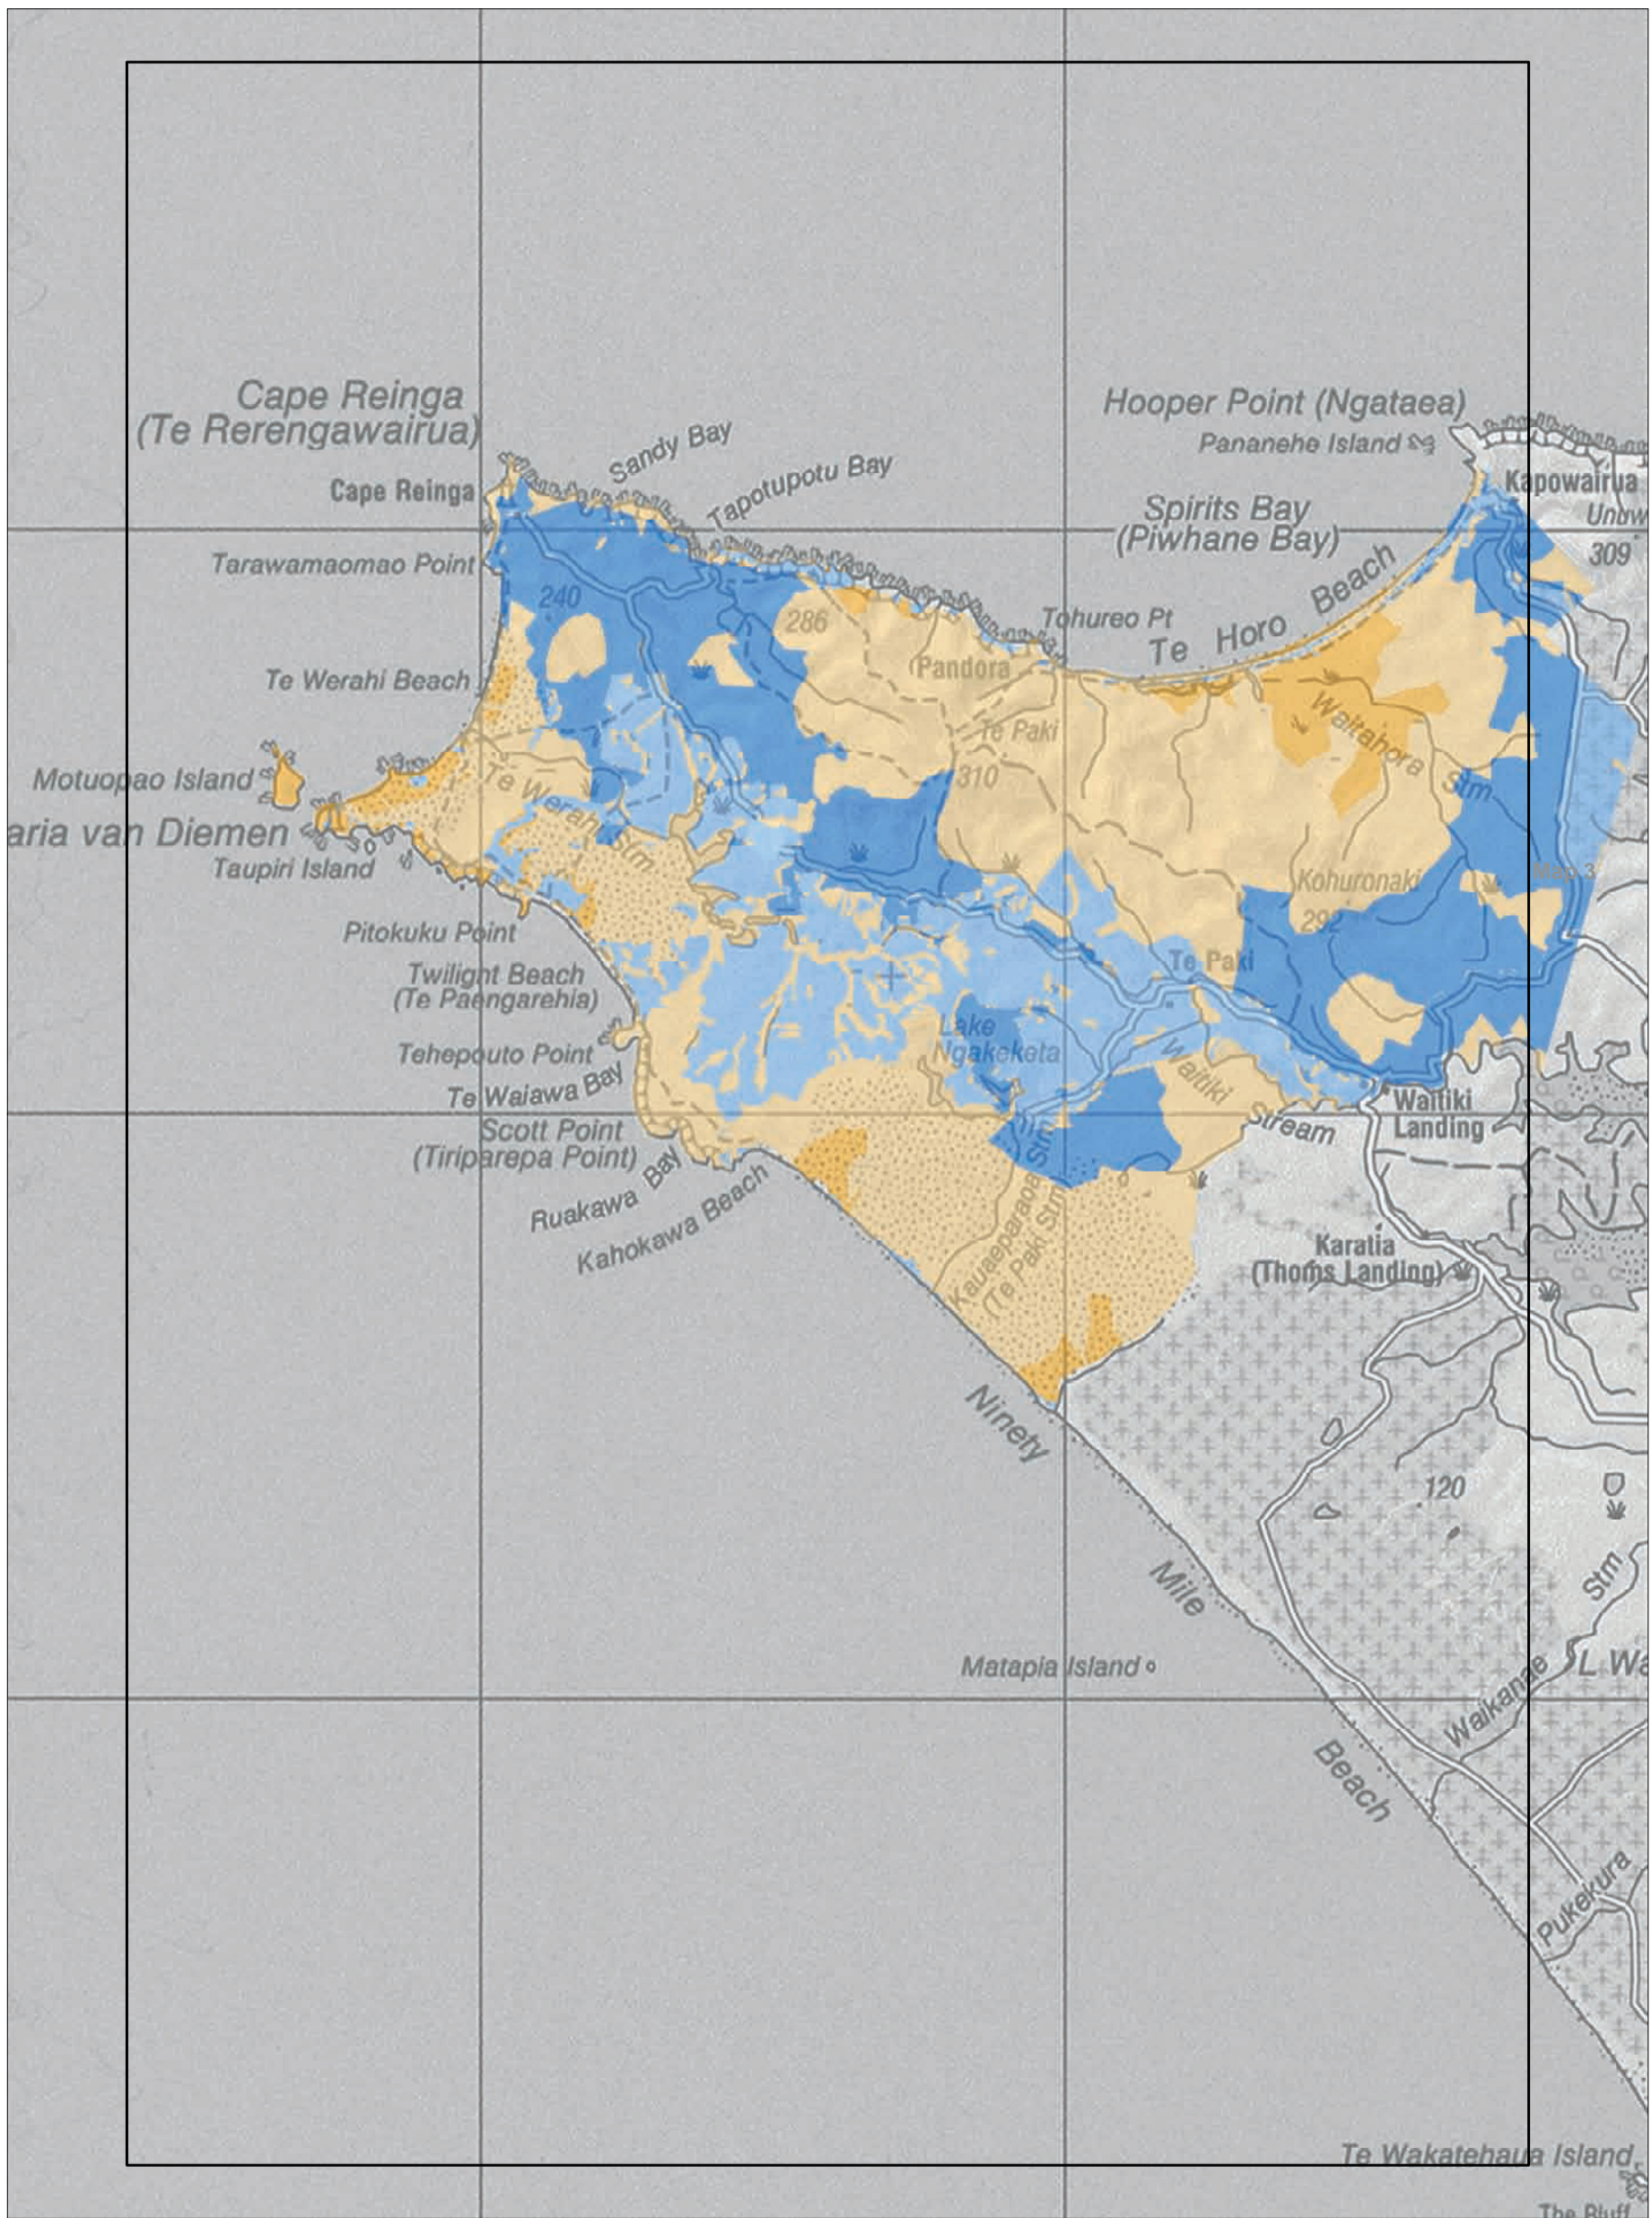

Map 8.1 Visitor management zones—detail

Conservation Management Strategy  
Northland

Conservation unit data is current as of 01/09/2014

Map 8.2 Visitor management zones—detail

Conservation Management Strategy  
Northland

Conservation unit data is current as of 01/09/2014

Map 8.3 Visitor management zones—detail

Conservation Management Strategy

Northland

Conservation unit data is current as of 01/09/2014

Map 8.4 Visitor management zones—detail

Conservation Management Strategy  
Northland

Conservation unit data is current as of 01/09/2014

Map 8.5 Visitor management zones—detail

Conservation Management Strategy  
Northland

Conservation unit data is current as of 01/09/2014

Map 8.6 Visitor management zones—detail  
 Conservation Management Strategy  
 Northland

Conservation unit data is current as of 01/09/2014

Map 8.7 Visitor management zones—detail

Conservation Management Strategy