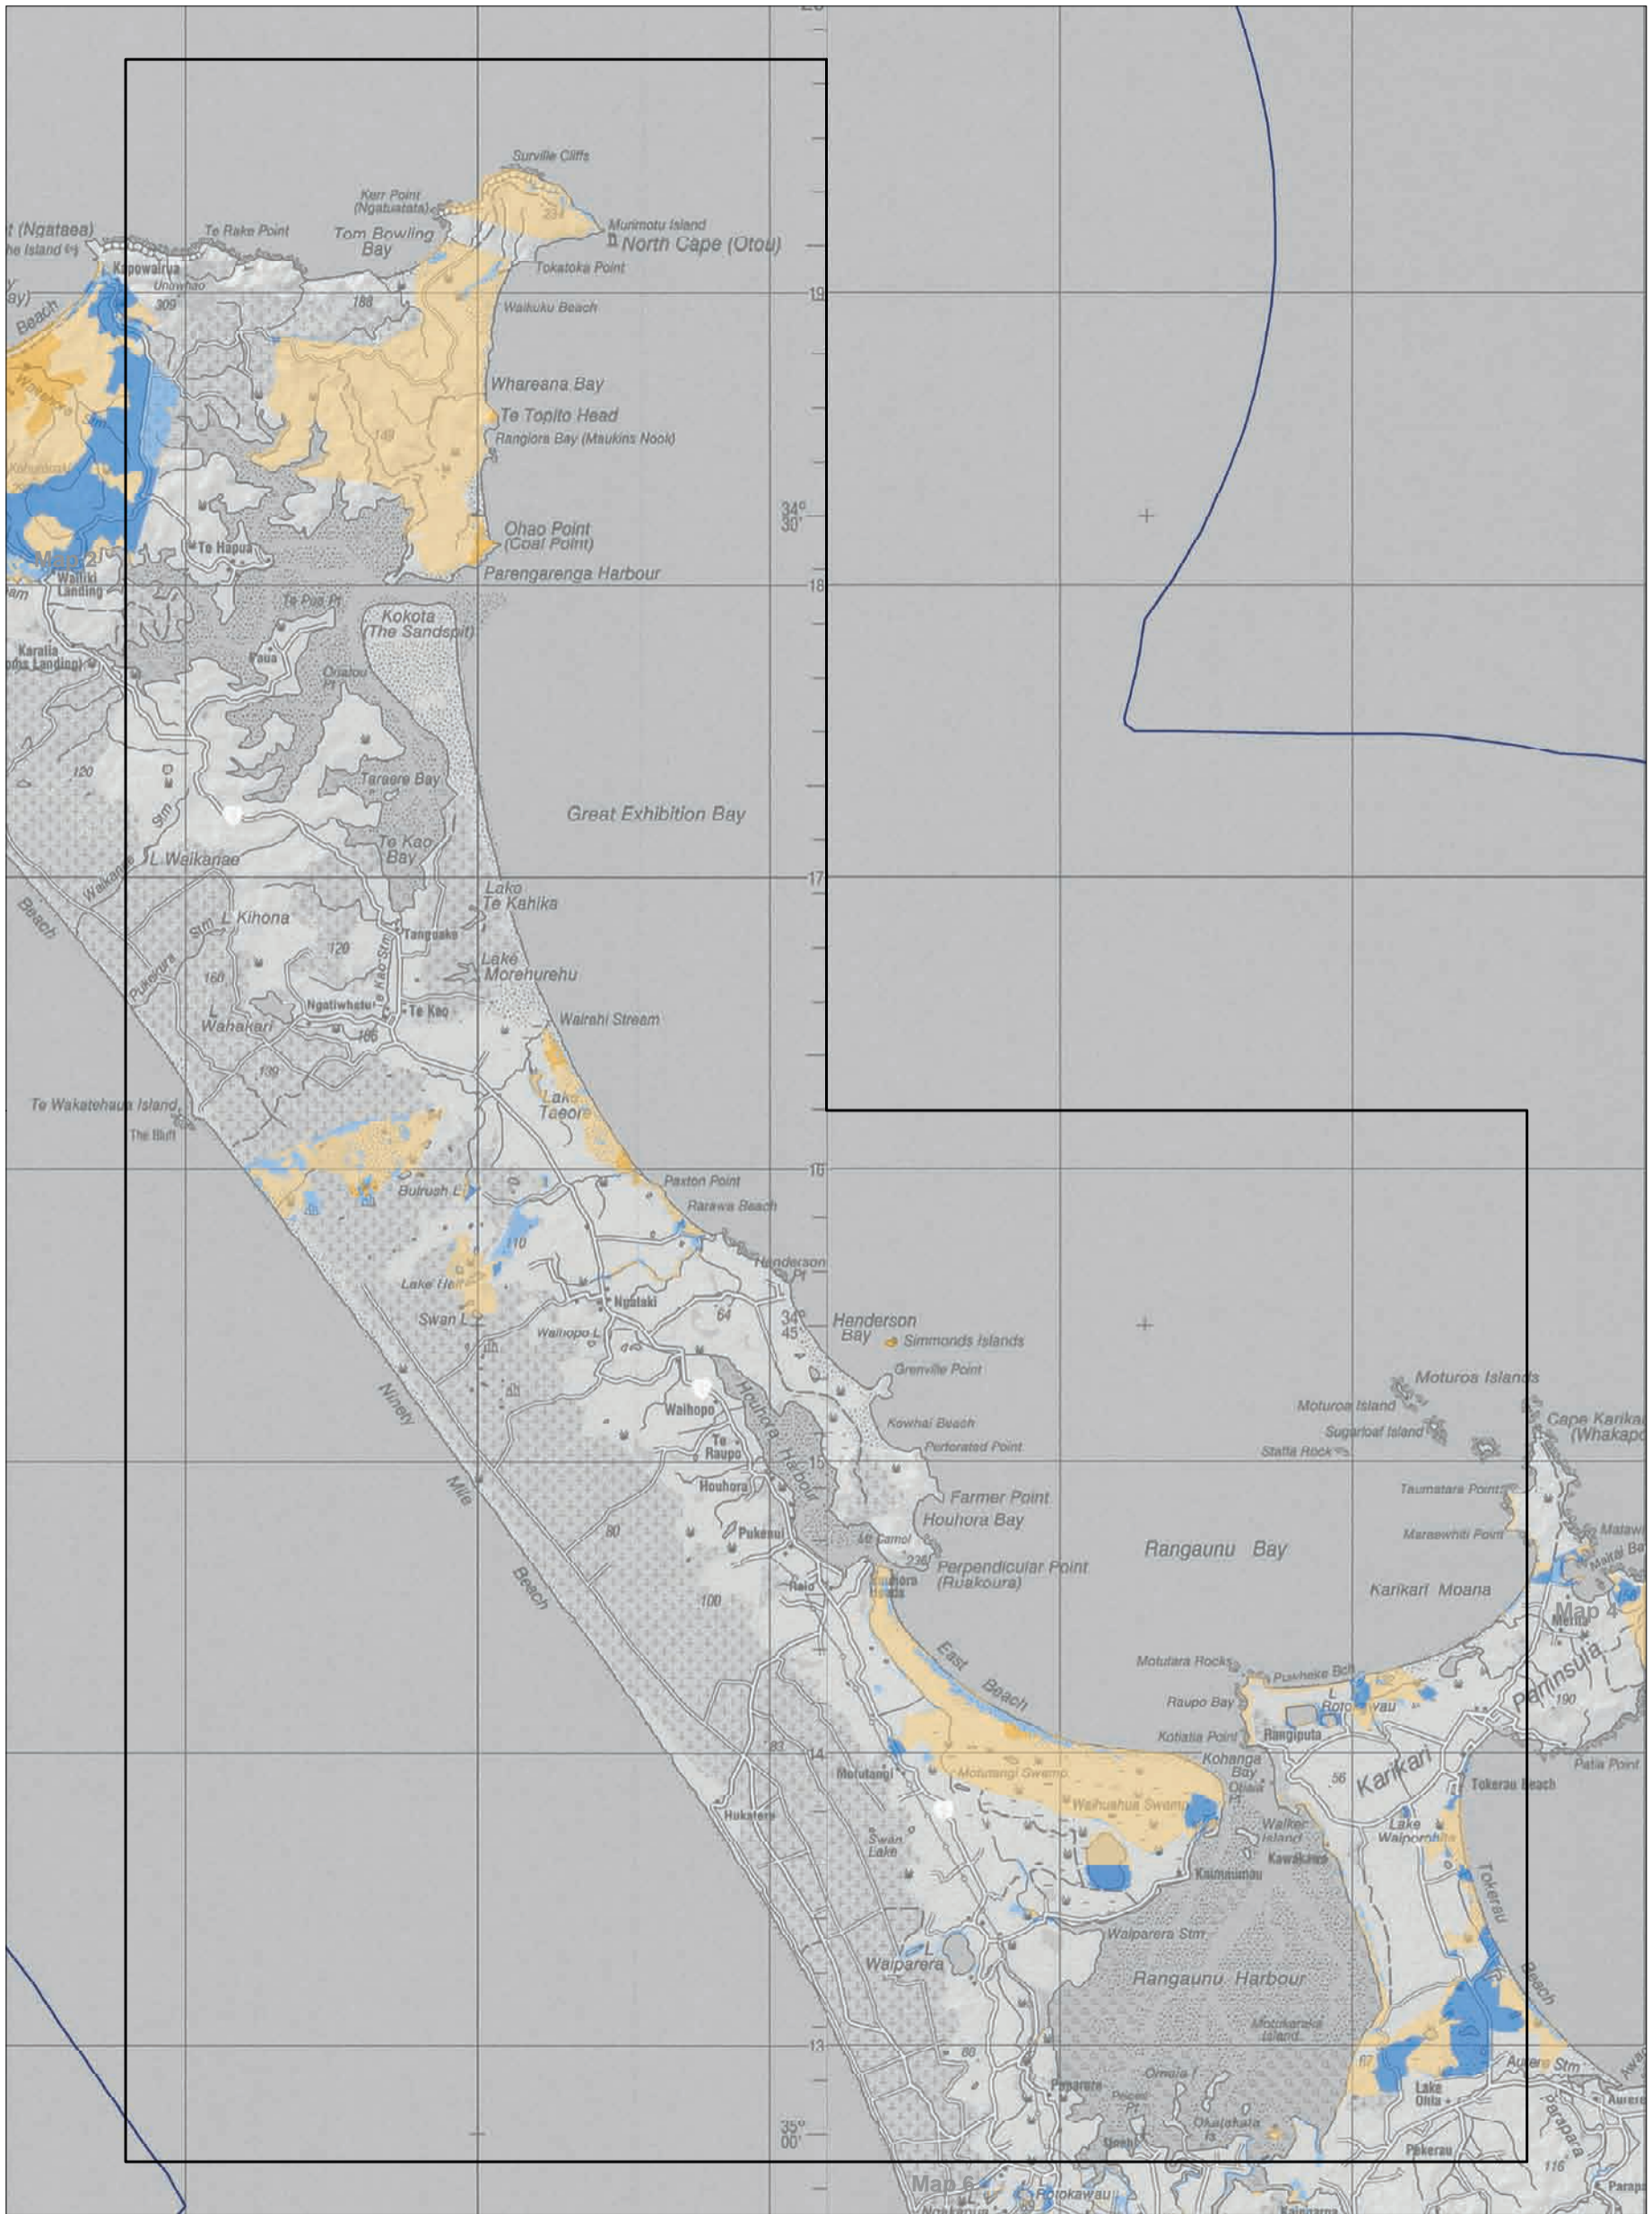

Map 8.1 Visitor management zones—detail

Conservation Management Strategy  
Northland

Conservation unit data is current as of 01/09/2014

Map 8.2 Visitor management zones—detail

Conservation Management Strategy  
Northland

Conservation unit data is current as of 01/09/2014

Map 8.3 Visitor management zones—detail

Conservation Management Strategy

Northland

Conservation unit data is current as of 01/09/2014

Map 8.4 Visitor management zones—detail

Conservation Management Strategy  
Northland

Conservation unit data is current as of 01/09/2014

Map 8.5 Visitor management zones—detail

Conservation Management Strategy  
Northland

Conservation unit data is current as of 01/09/2014