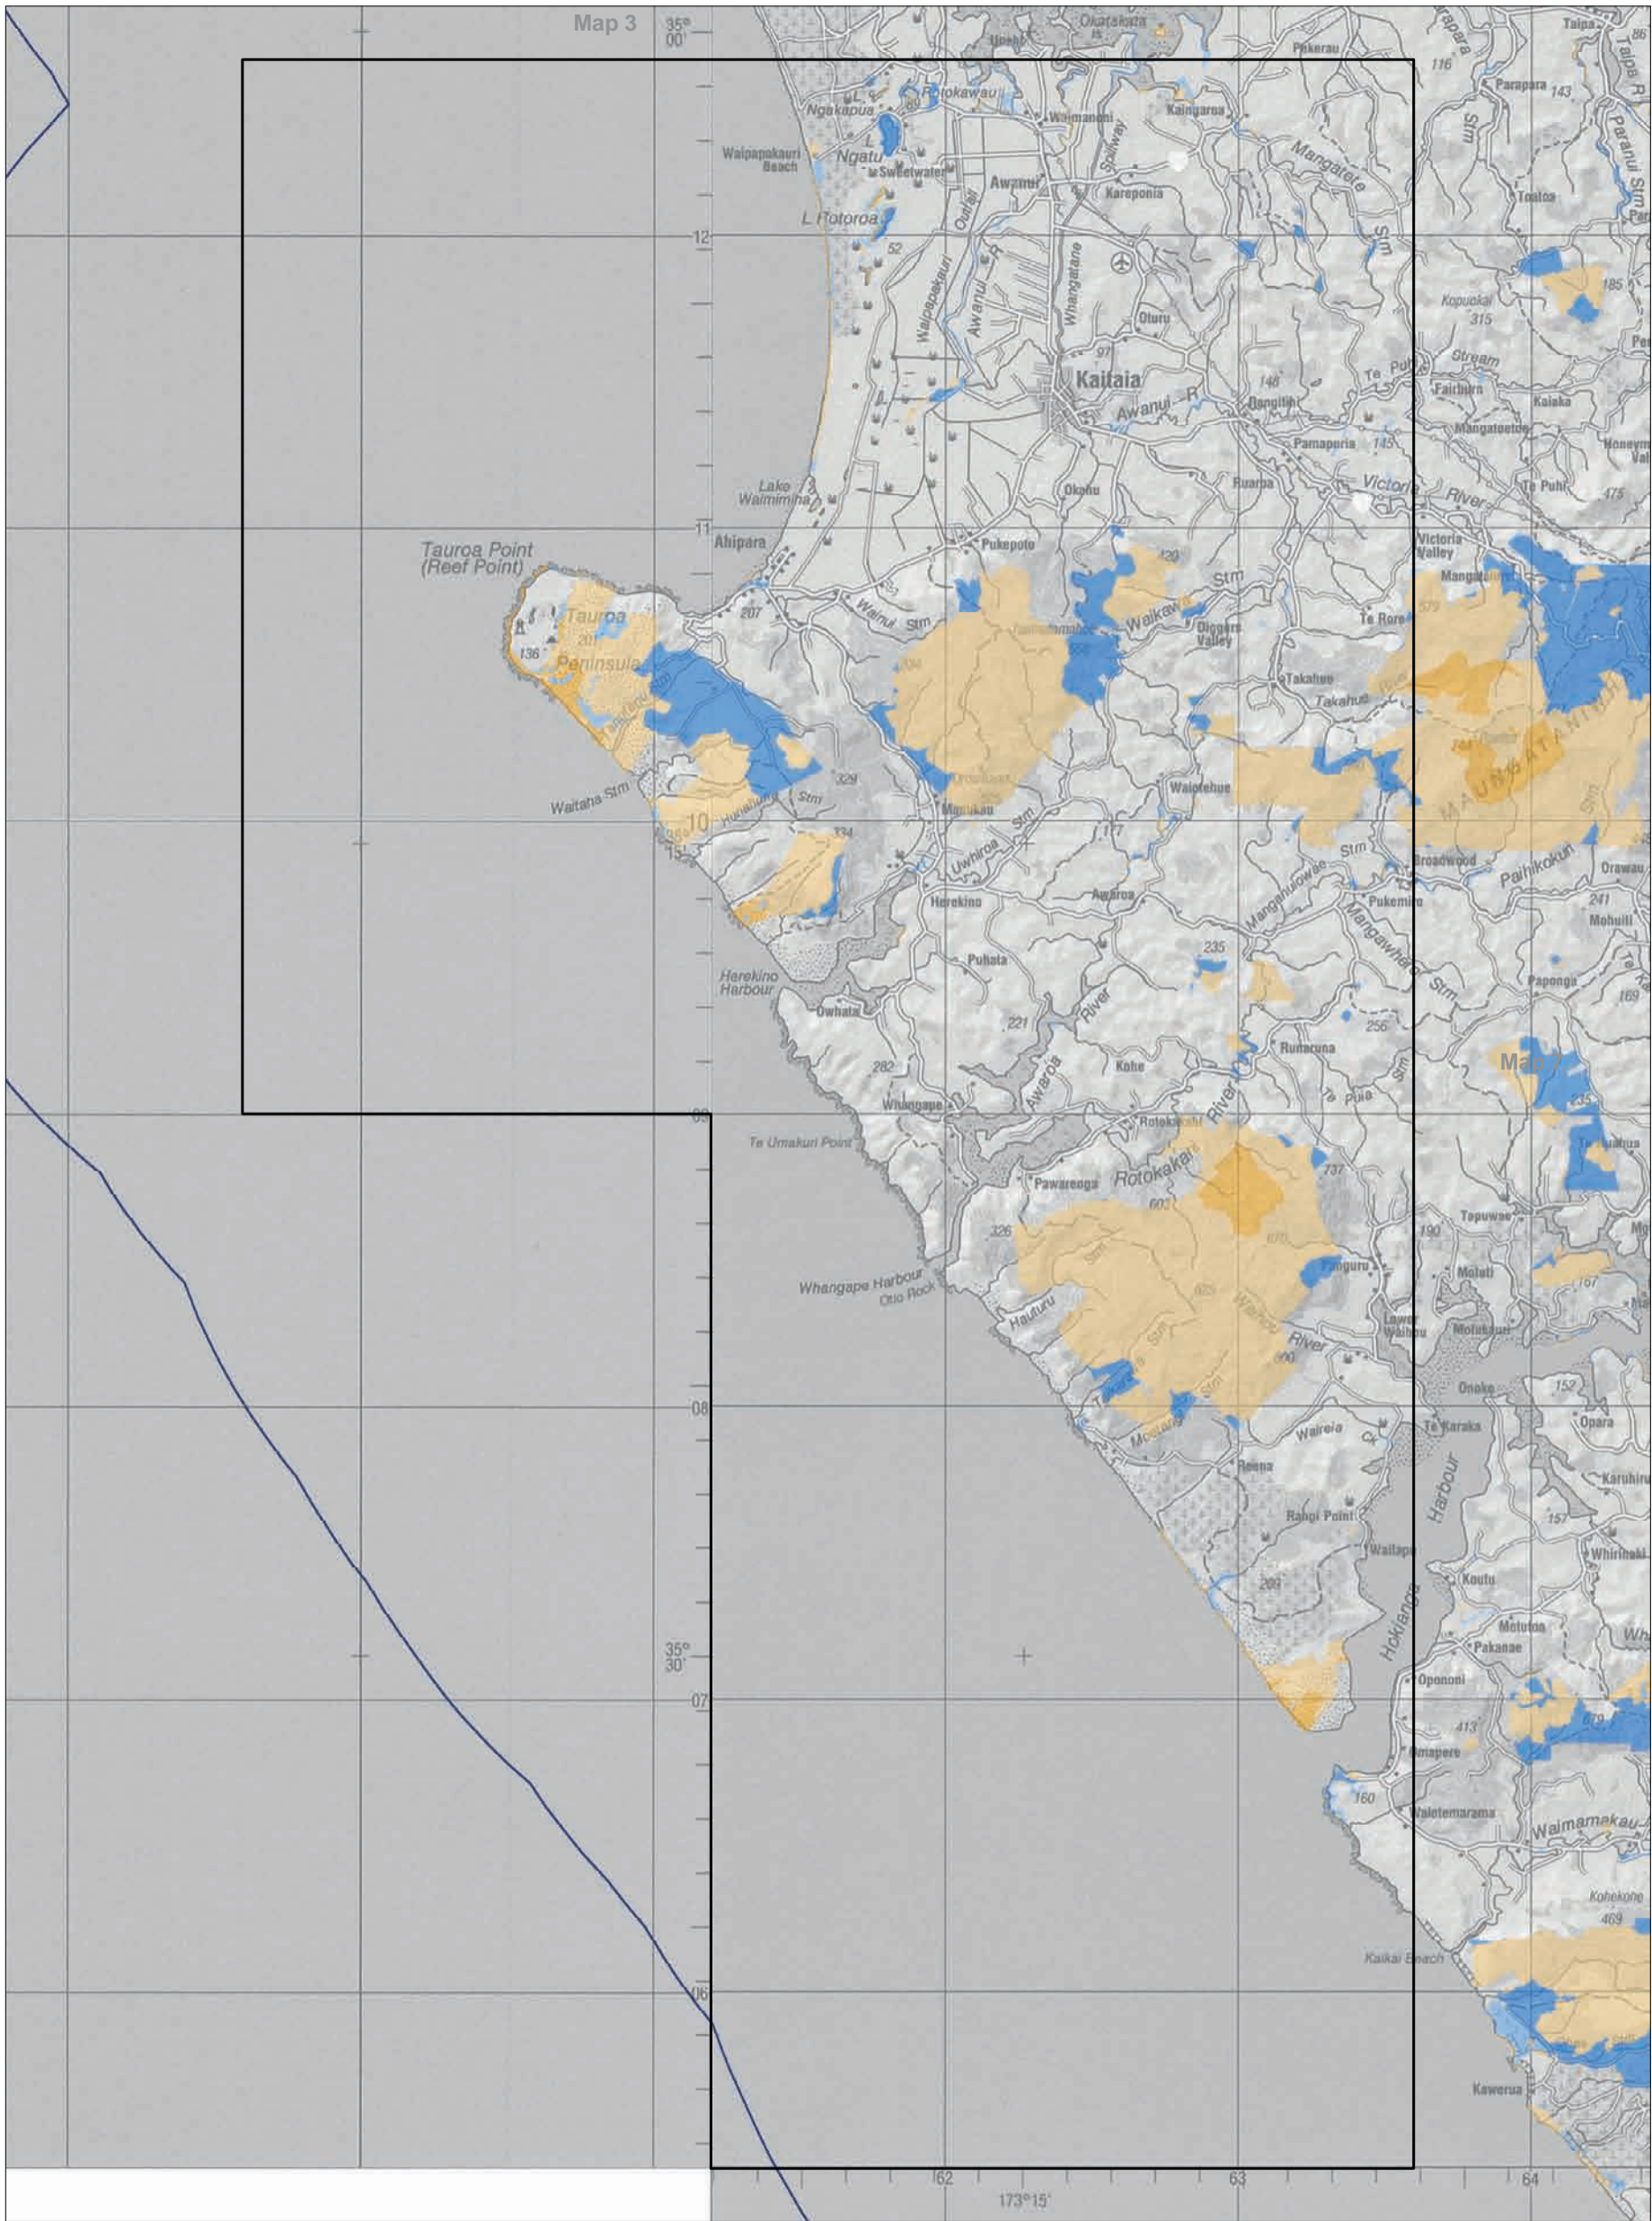

Conservation unit data is current as of 01/09/2014

Map 8.3 Visitor management zones—detail

Conservation Management Strategy

Northland

Conservation unit data is current as of 01/09/2014

Map 8.4 Visitor management zones—detail

Conservation Management Strategy  
Northland

Conservation unit data is current as of 01/09/2014

Map 8.5 Visitor management zones—detail

Conservation Management Strategy  
Northland

Conservation unit data is current as of 01/09/2014

Map 8.6 Visitor management zones—detail  
 Conservation Management Strategy  
 Northland

Conservation unit data is current as of 01/09/2014

Map 8.7 Visitor management zones—detail

Conservation Management Strategy

Northland

Conservation unit data is current as of 01/09/2014

Map 8.8 Visitor management zones—detail

Conservation Management Strategy

Northland

Conservation unit data is current as of 01/09/2014

Map 8.9 Visitor management zones—detail