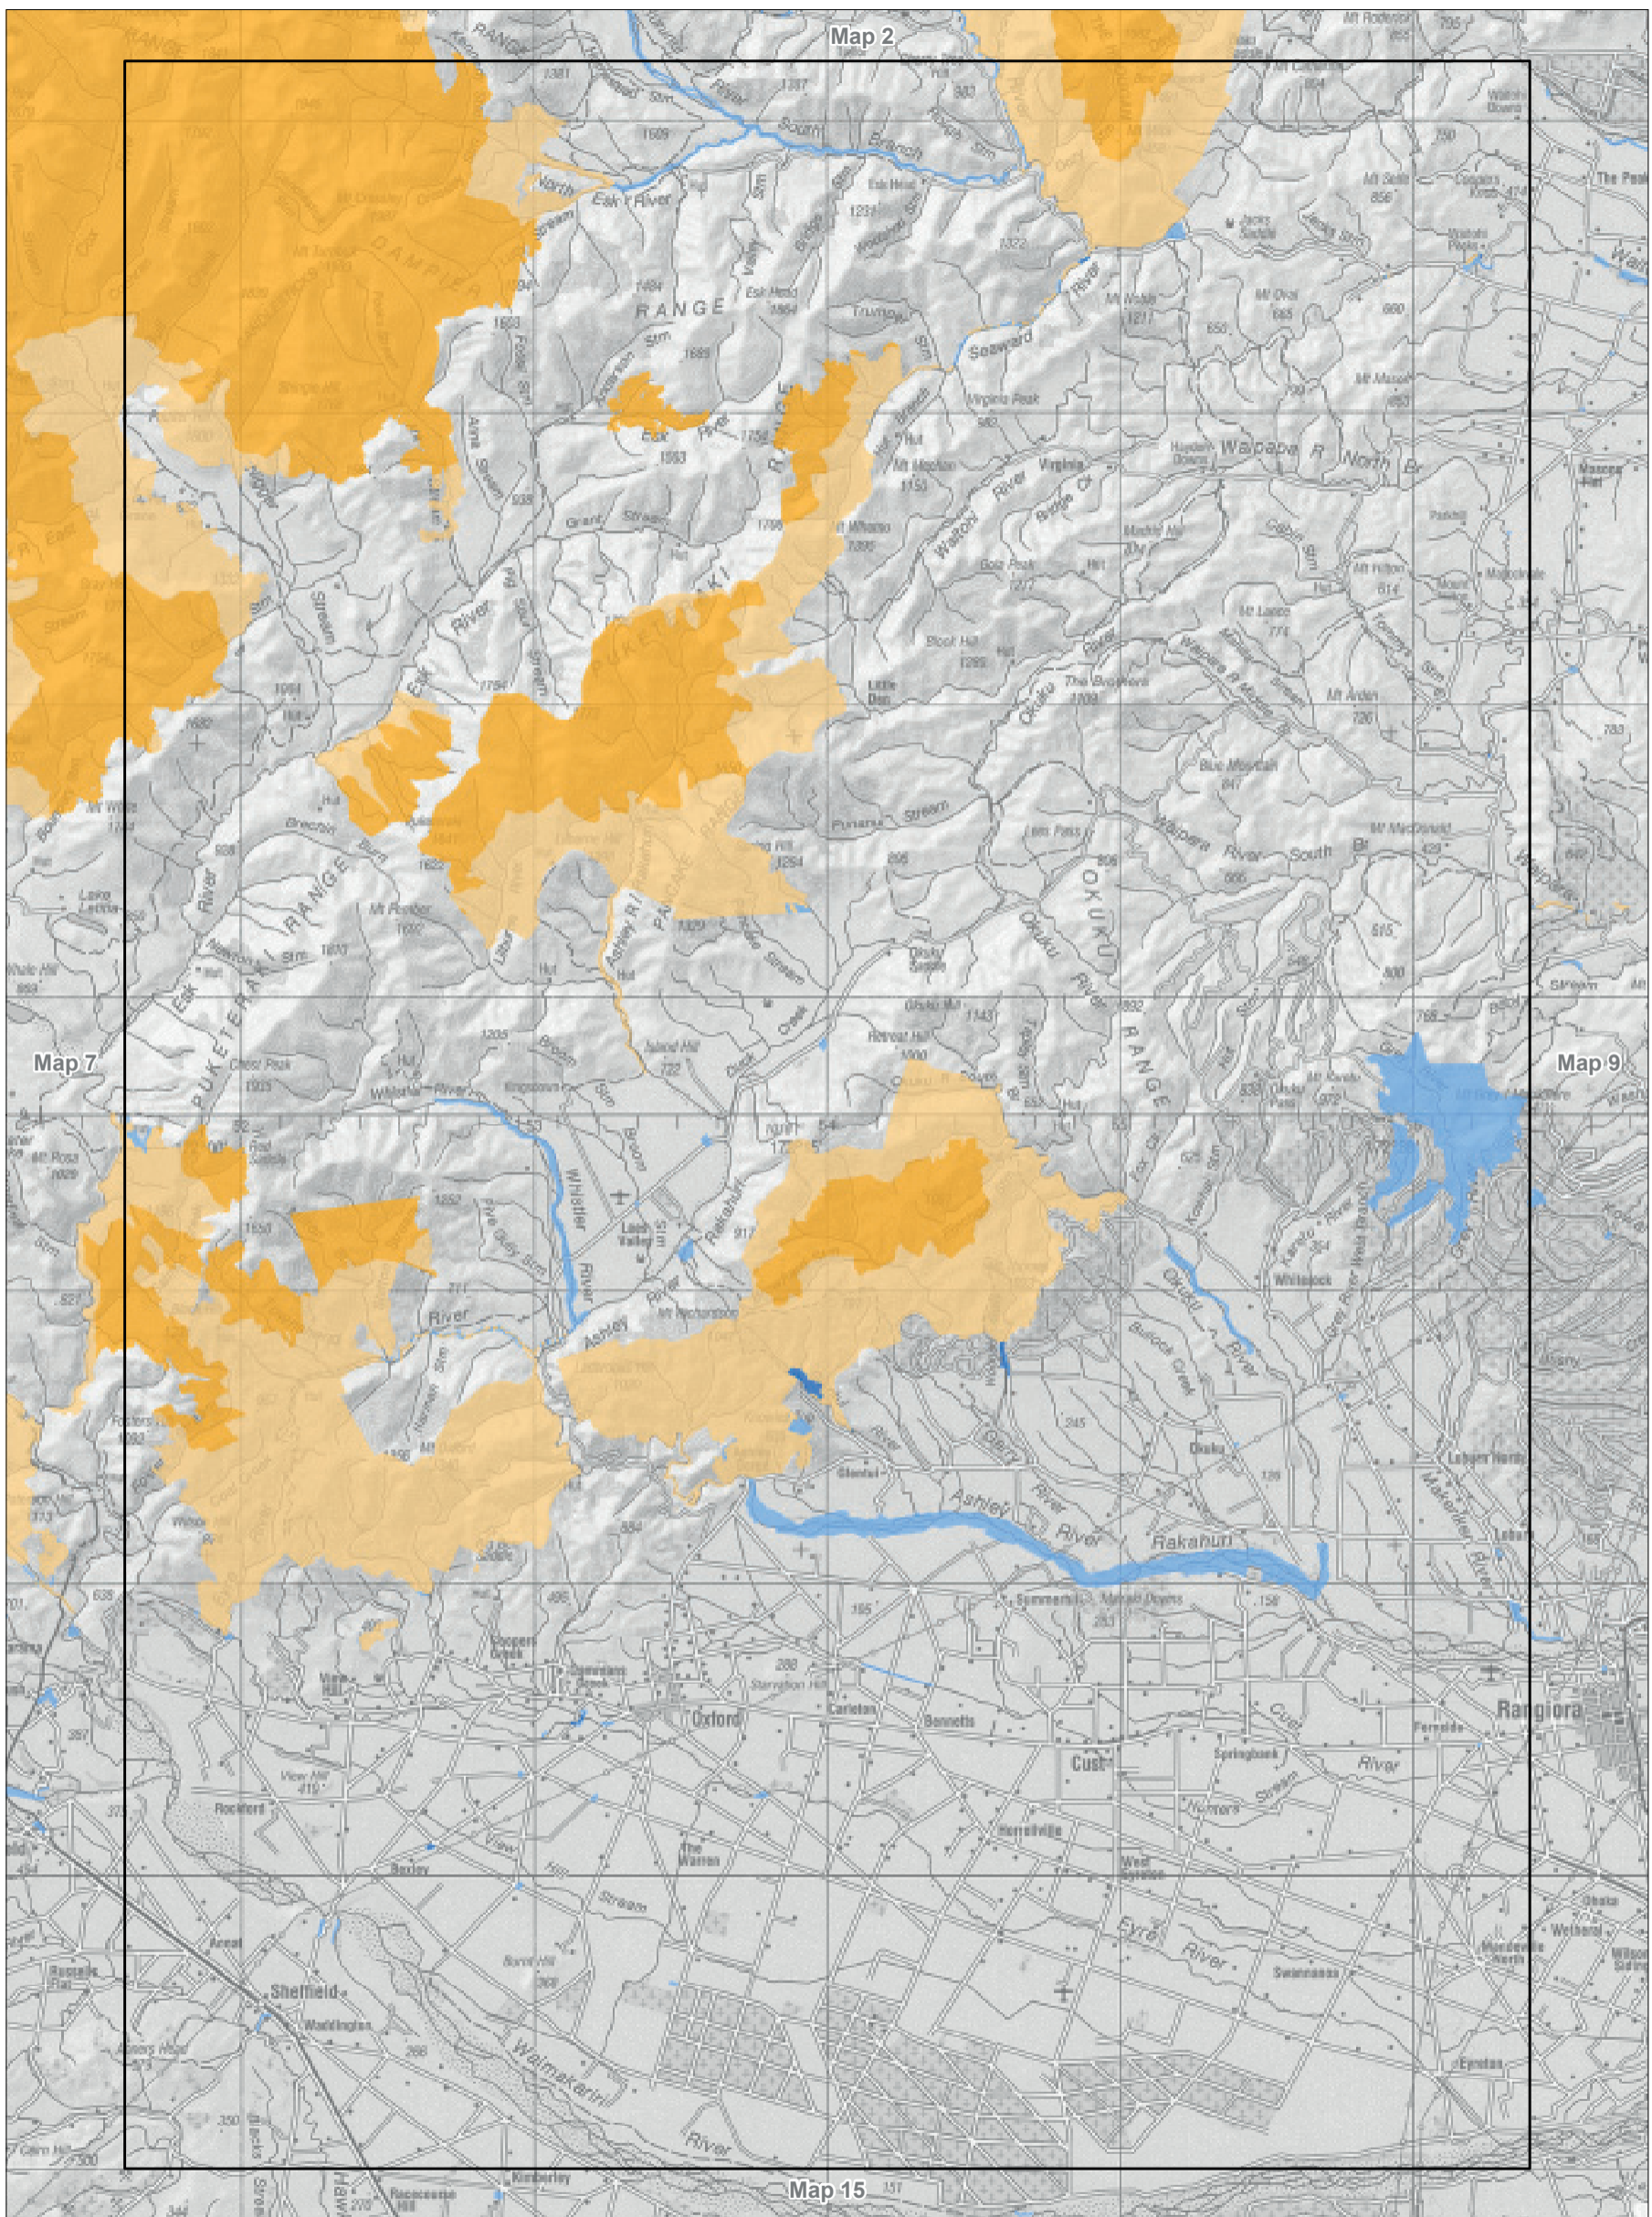

Conservation unit data is current as of 31/10/2015

Map 8.3 Visitor management zones—detail
 Conservation Management Strategy
 Canterbury (Waitaha)

Conservation unit data is current as of 31/10/2015

Map 8.4 Visitor management zones—detail
 Conservation Management Strategy
 Canterbury (Waitaha)

Conservation unit data is current as of 31/10/2015

Map 8.5 Visitor management zones—detail
 Conservation Management Strategy
 Canterbury (Waitaha)

Conservation unit data is current as of 31/10/2015

Map 8.6 Visitor management zones—detail
 Conservation Management Strategy
 Canterbury (Waitaha)

Conservation unit data is current as of 31/10/2015

Map 8.7 Visitor management zones—detail
 Conservation Management Strategy
 Canterbury (Waitaha)

Conservation unit data is current as of 31/10/2015

Map 8.8 Visitor management zones—detail
 Conservation Management Strategy
 Canterbury (Waitaha)

Conservation unit data is current as of 31/10/2015

Map 8.9 Visitor management zones—detail
 Conservation Management Strategy
 Canterbury (Waitaha)

Conservation unit data is current as of 31/10/2015

Map 8.10 Visitor management zones—detail