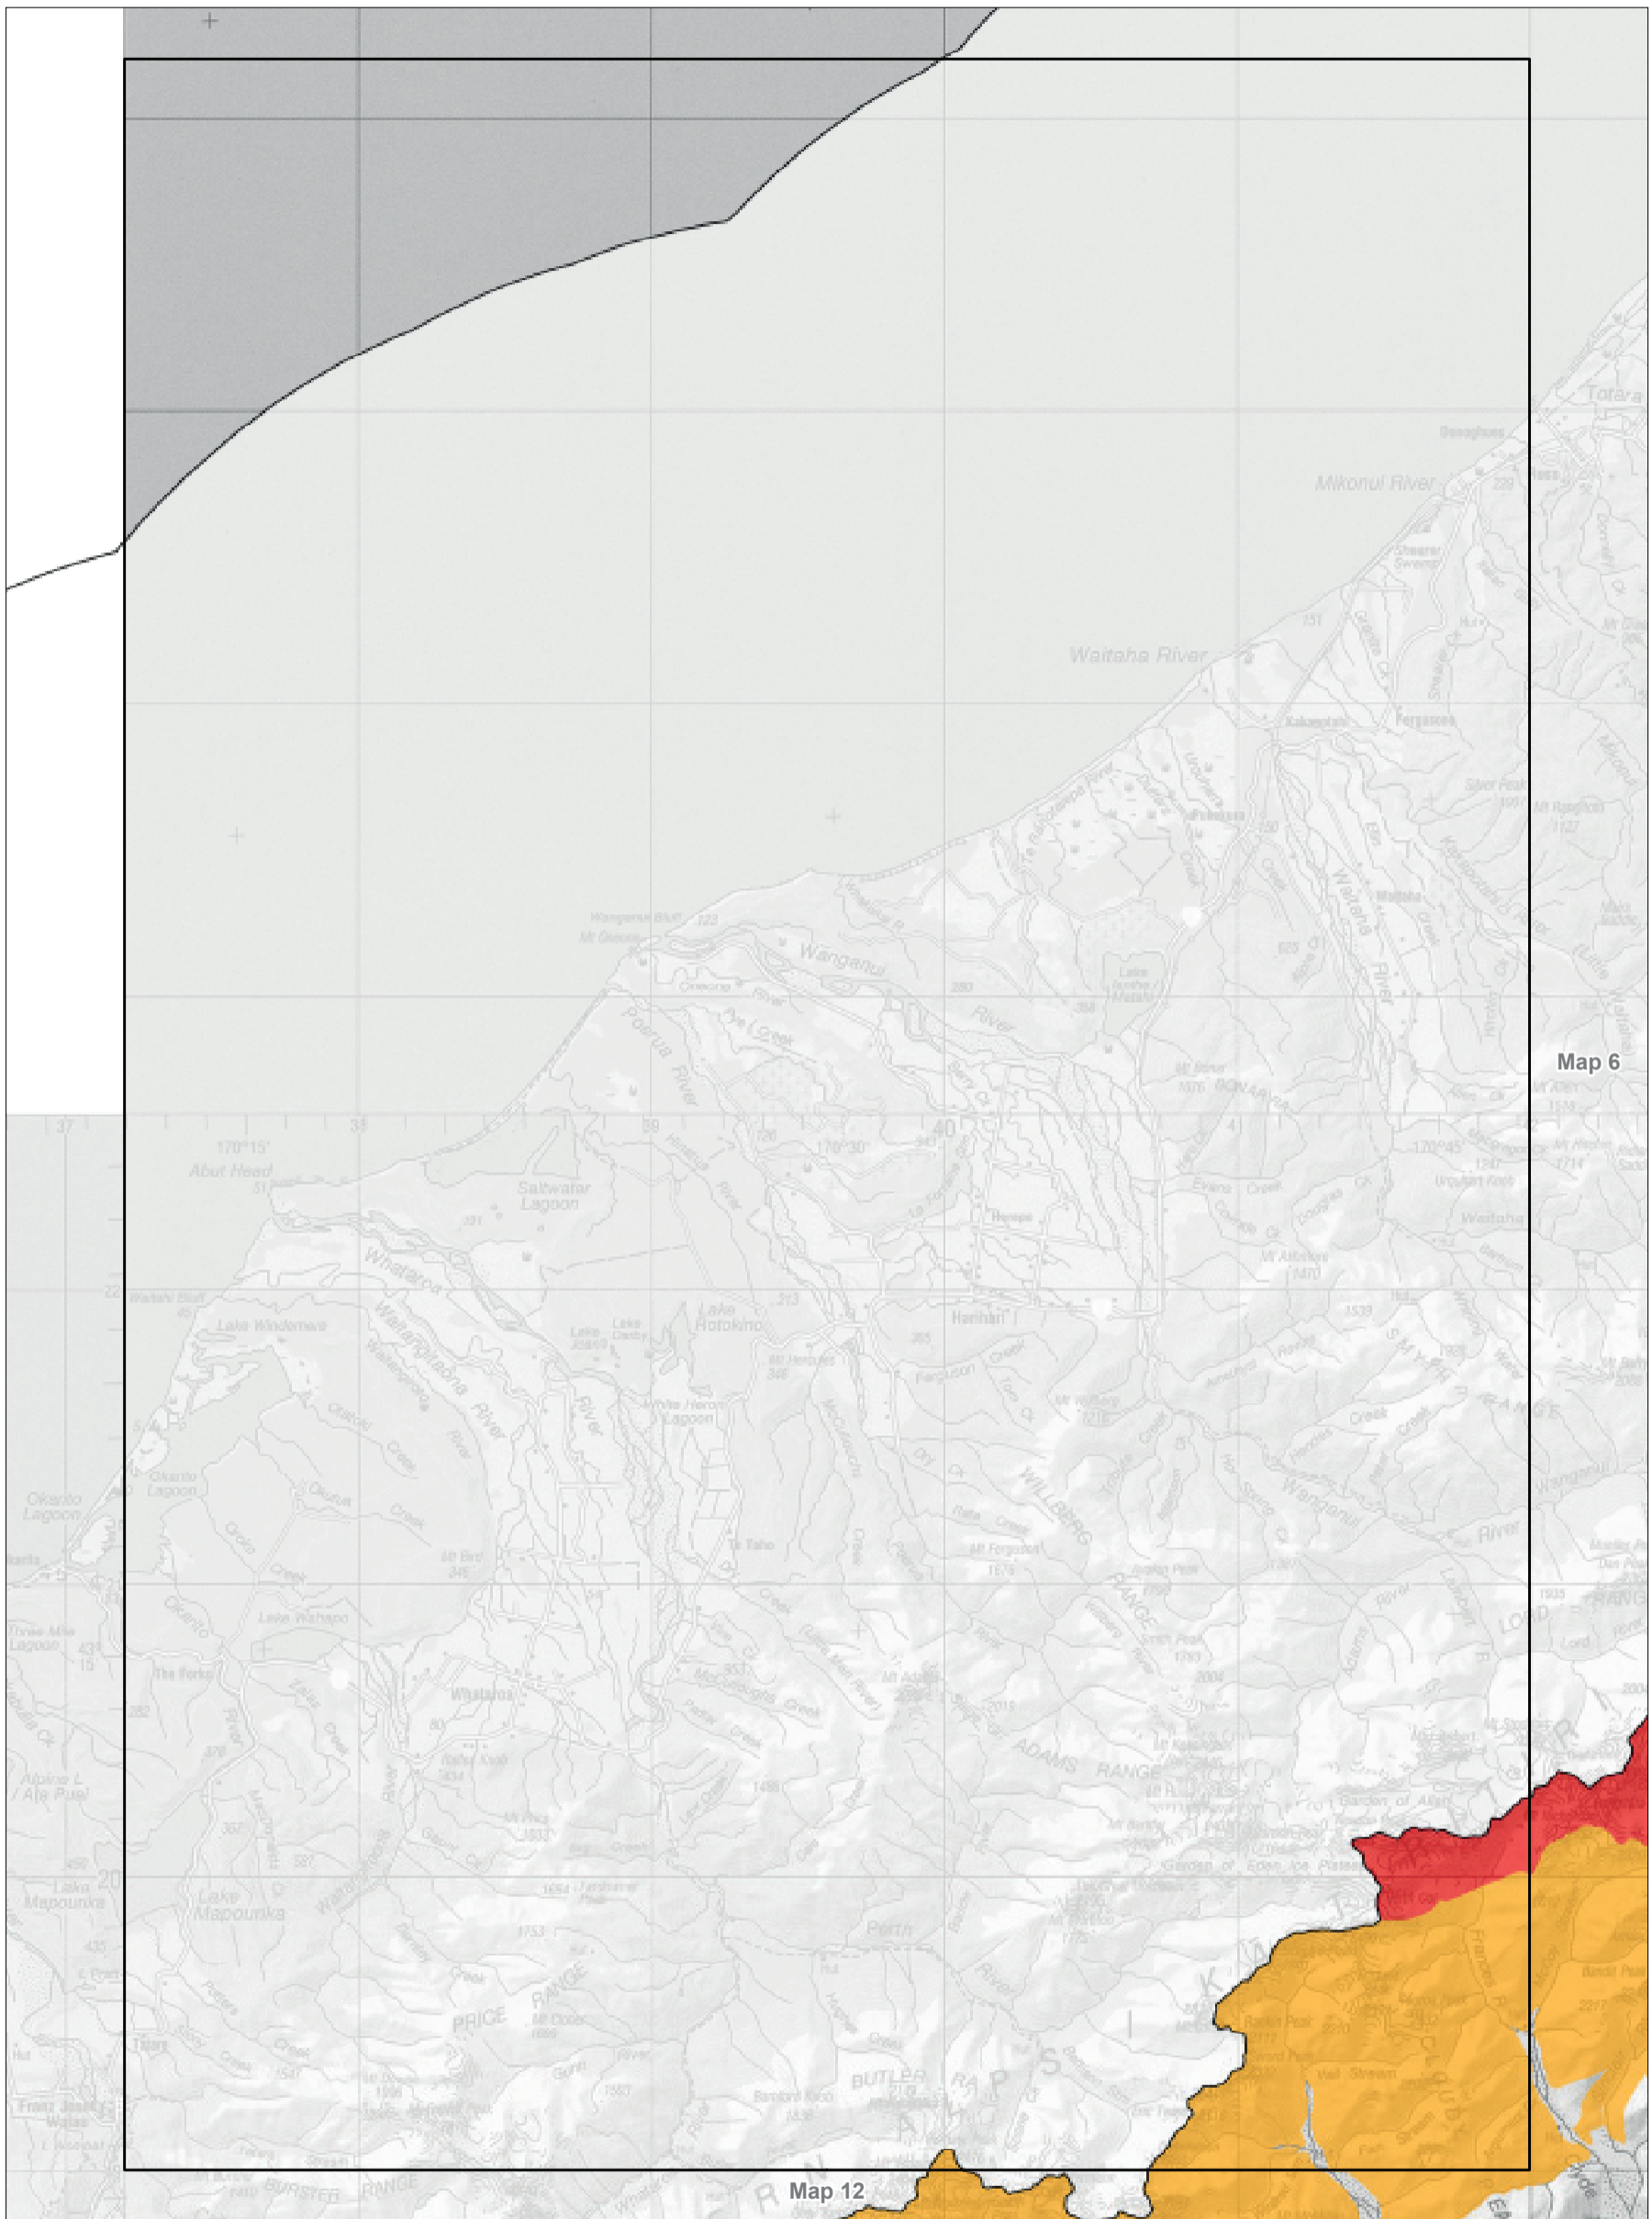

Map 8.1 Visitor management zones—detail
 Conservation Management Strategy
 Canterbury (Waitaha)

Conservation unit data is current as of 31/10/2015

Map 8.2 Visitor management zones—detail
 Conservation Management Strategy
 Canterbury (Waitaha)

Conservation unit data is current as of 31/10/2015

Map 8.3 Visitor management zones—detail
 Conservation Management Strategy
 Canterbury (Waitaha)

Conservation unit data is current as of 31/10/2015

Map 8.4 Visitor management zones—detail
 Conservation Management Strategy
 Canterbury (Waitaha)

Conservation unit data is current as of 31/10/2015

Map 8.5 Visitor management zones—detail
 Conservation Management Strategy
 Canterbury (Waitaha)

Conservation unit data is current as of 31/10/2015

Map 8.6 Visitor management zones—detail
 Conservation Management Strategy
 Canterbury (Waitaha)

Conservation unit data is current as of 31/10/2015

Map 8.7 Visitor management zones—detail
 Conservation Management Strategy
 Canterbury (Waitaha)

Conservation unit data is current as of 31/10/2015

Map 8.8 Visitor management zones—detail
 Conservation Management Strategy
 Canterbury (Waitaha)