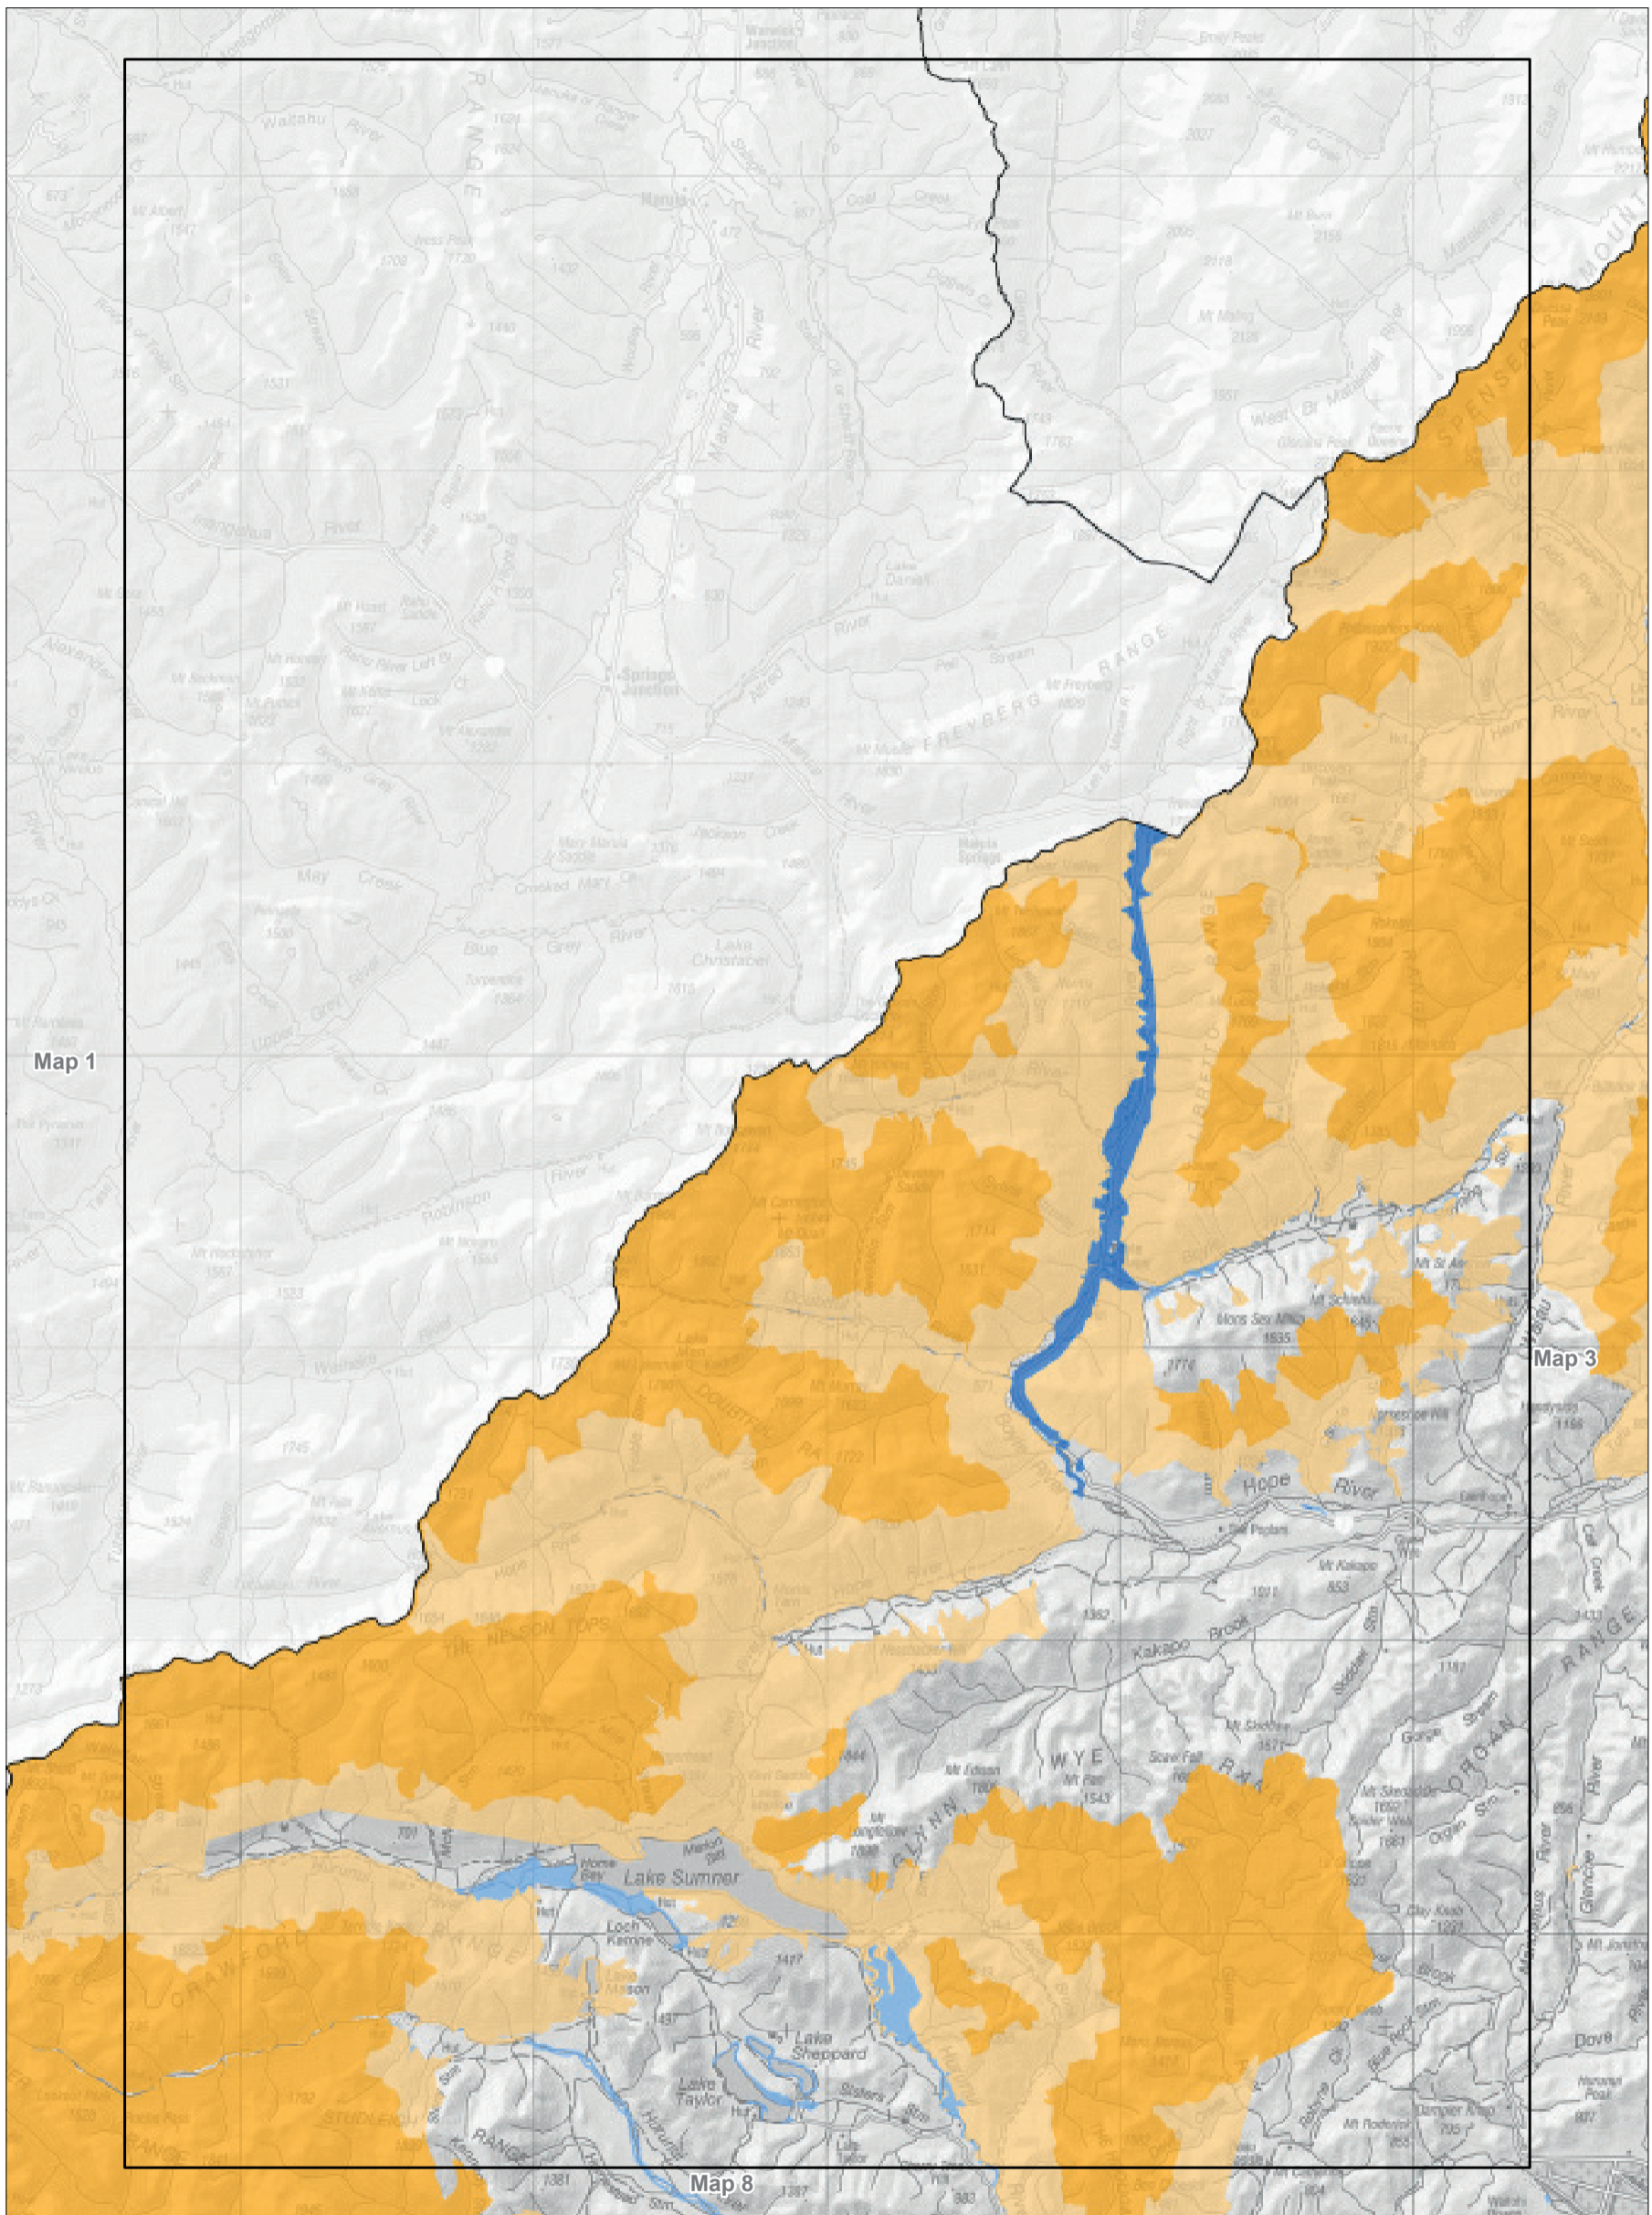

Map 8.1 Visitor management zones—detail
 Conservation Management Strategy
 Canterbury (Waitaha)

Conservation unit data is current as of 31/10/2015

Map 8.2 Visitor management zones—detail
 Conservation Management Strategy
 Canterbury (Waitaha)

Conservation unit data is current as of 31/10/2015

Map 8.3 Visitor management zones—detail
 Conservation Management Strategy
 Canterbury (Waitaha)

Conservation unit data is current as of 31/10/2015

Map 8.4 Visitor management zones—detail
 Conservation Management Strategy
 Canterbury (Waitaha)

Conservation unit data is current as of 31/10/2015

Map 8.5 Visitor management zones—detail
 Conservation Management Strategy
 Canterbury (Waitaha)

Conservation unit data is current as of 31/10/2015

Map 8.6 Visitor management zones—detail
 Conservation Management Strategy
 Canterbury (Waitaha)

Conservation unit data is current as of 31/10/2015

Map 8.7 Visitor management zones—detail
 Conservation Management Strategy
 Canterbury (Waitaha)

Conservation unit data is current as of 31/10/2015

Map 8.8 Visitor management zones—detail
 Conservation Management Strategy
 Canterbury (Waitaha)