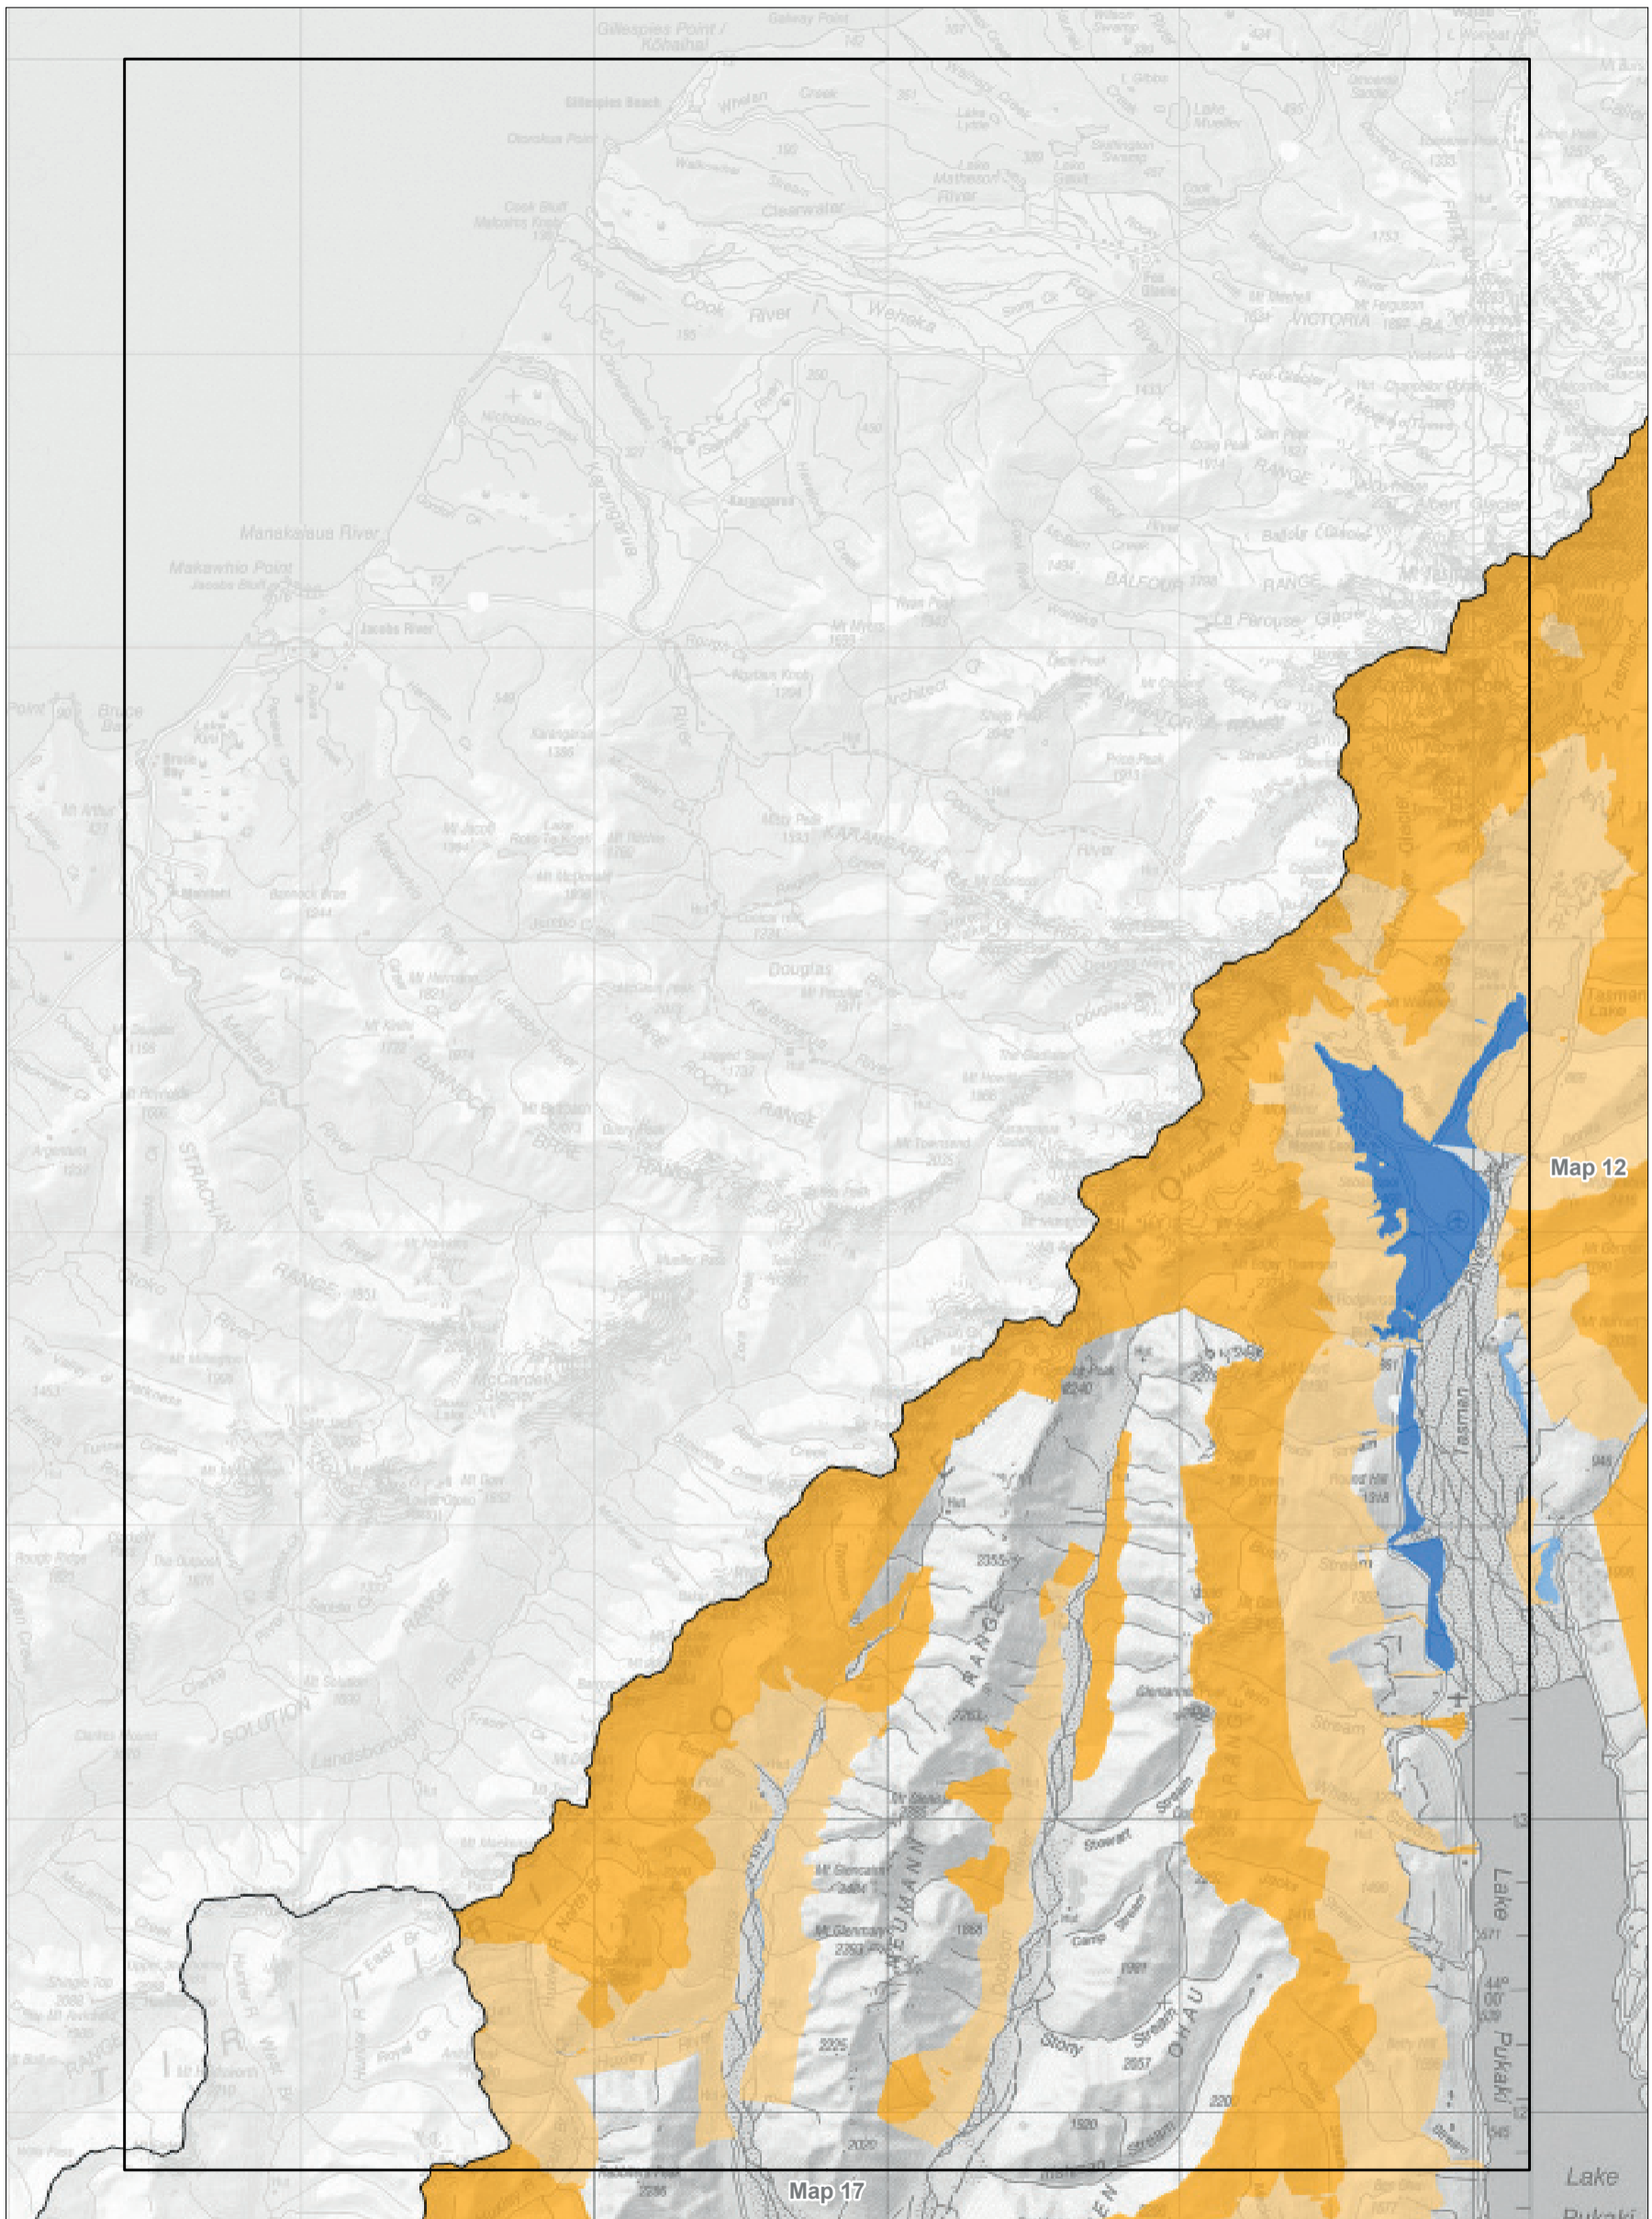

Conservation unit data is current as of 31/10/2015

Map 8.7 Visitor management zones—detail
 Conservation Management Strategy
 Canterbury (Waitaha)

Conservation unit data is current as of 31/10/2015

Map 8.8 Visitor management zones—detail
 Conservation Management Strategy
 Canterbury (Waitaha)

Conservation unit data is current as of 31/10/2015

Map 8.9 Visitor management zones—detail
 Conservation Management Strategy
 Canterbury (Waitaha)

Conservation unit data is current as of 31/10/2015

Map 8.10 Visitor management zones—detail

Conservation Management Strategy
 Canterbury (Waitaha)

Conservation unit data is current as of 31/10/2015

Map 8.11 Visitor management zones—detail
 Conservation Management Strategy
 Canterbury (Waitaha)