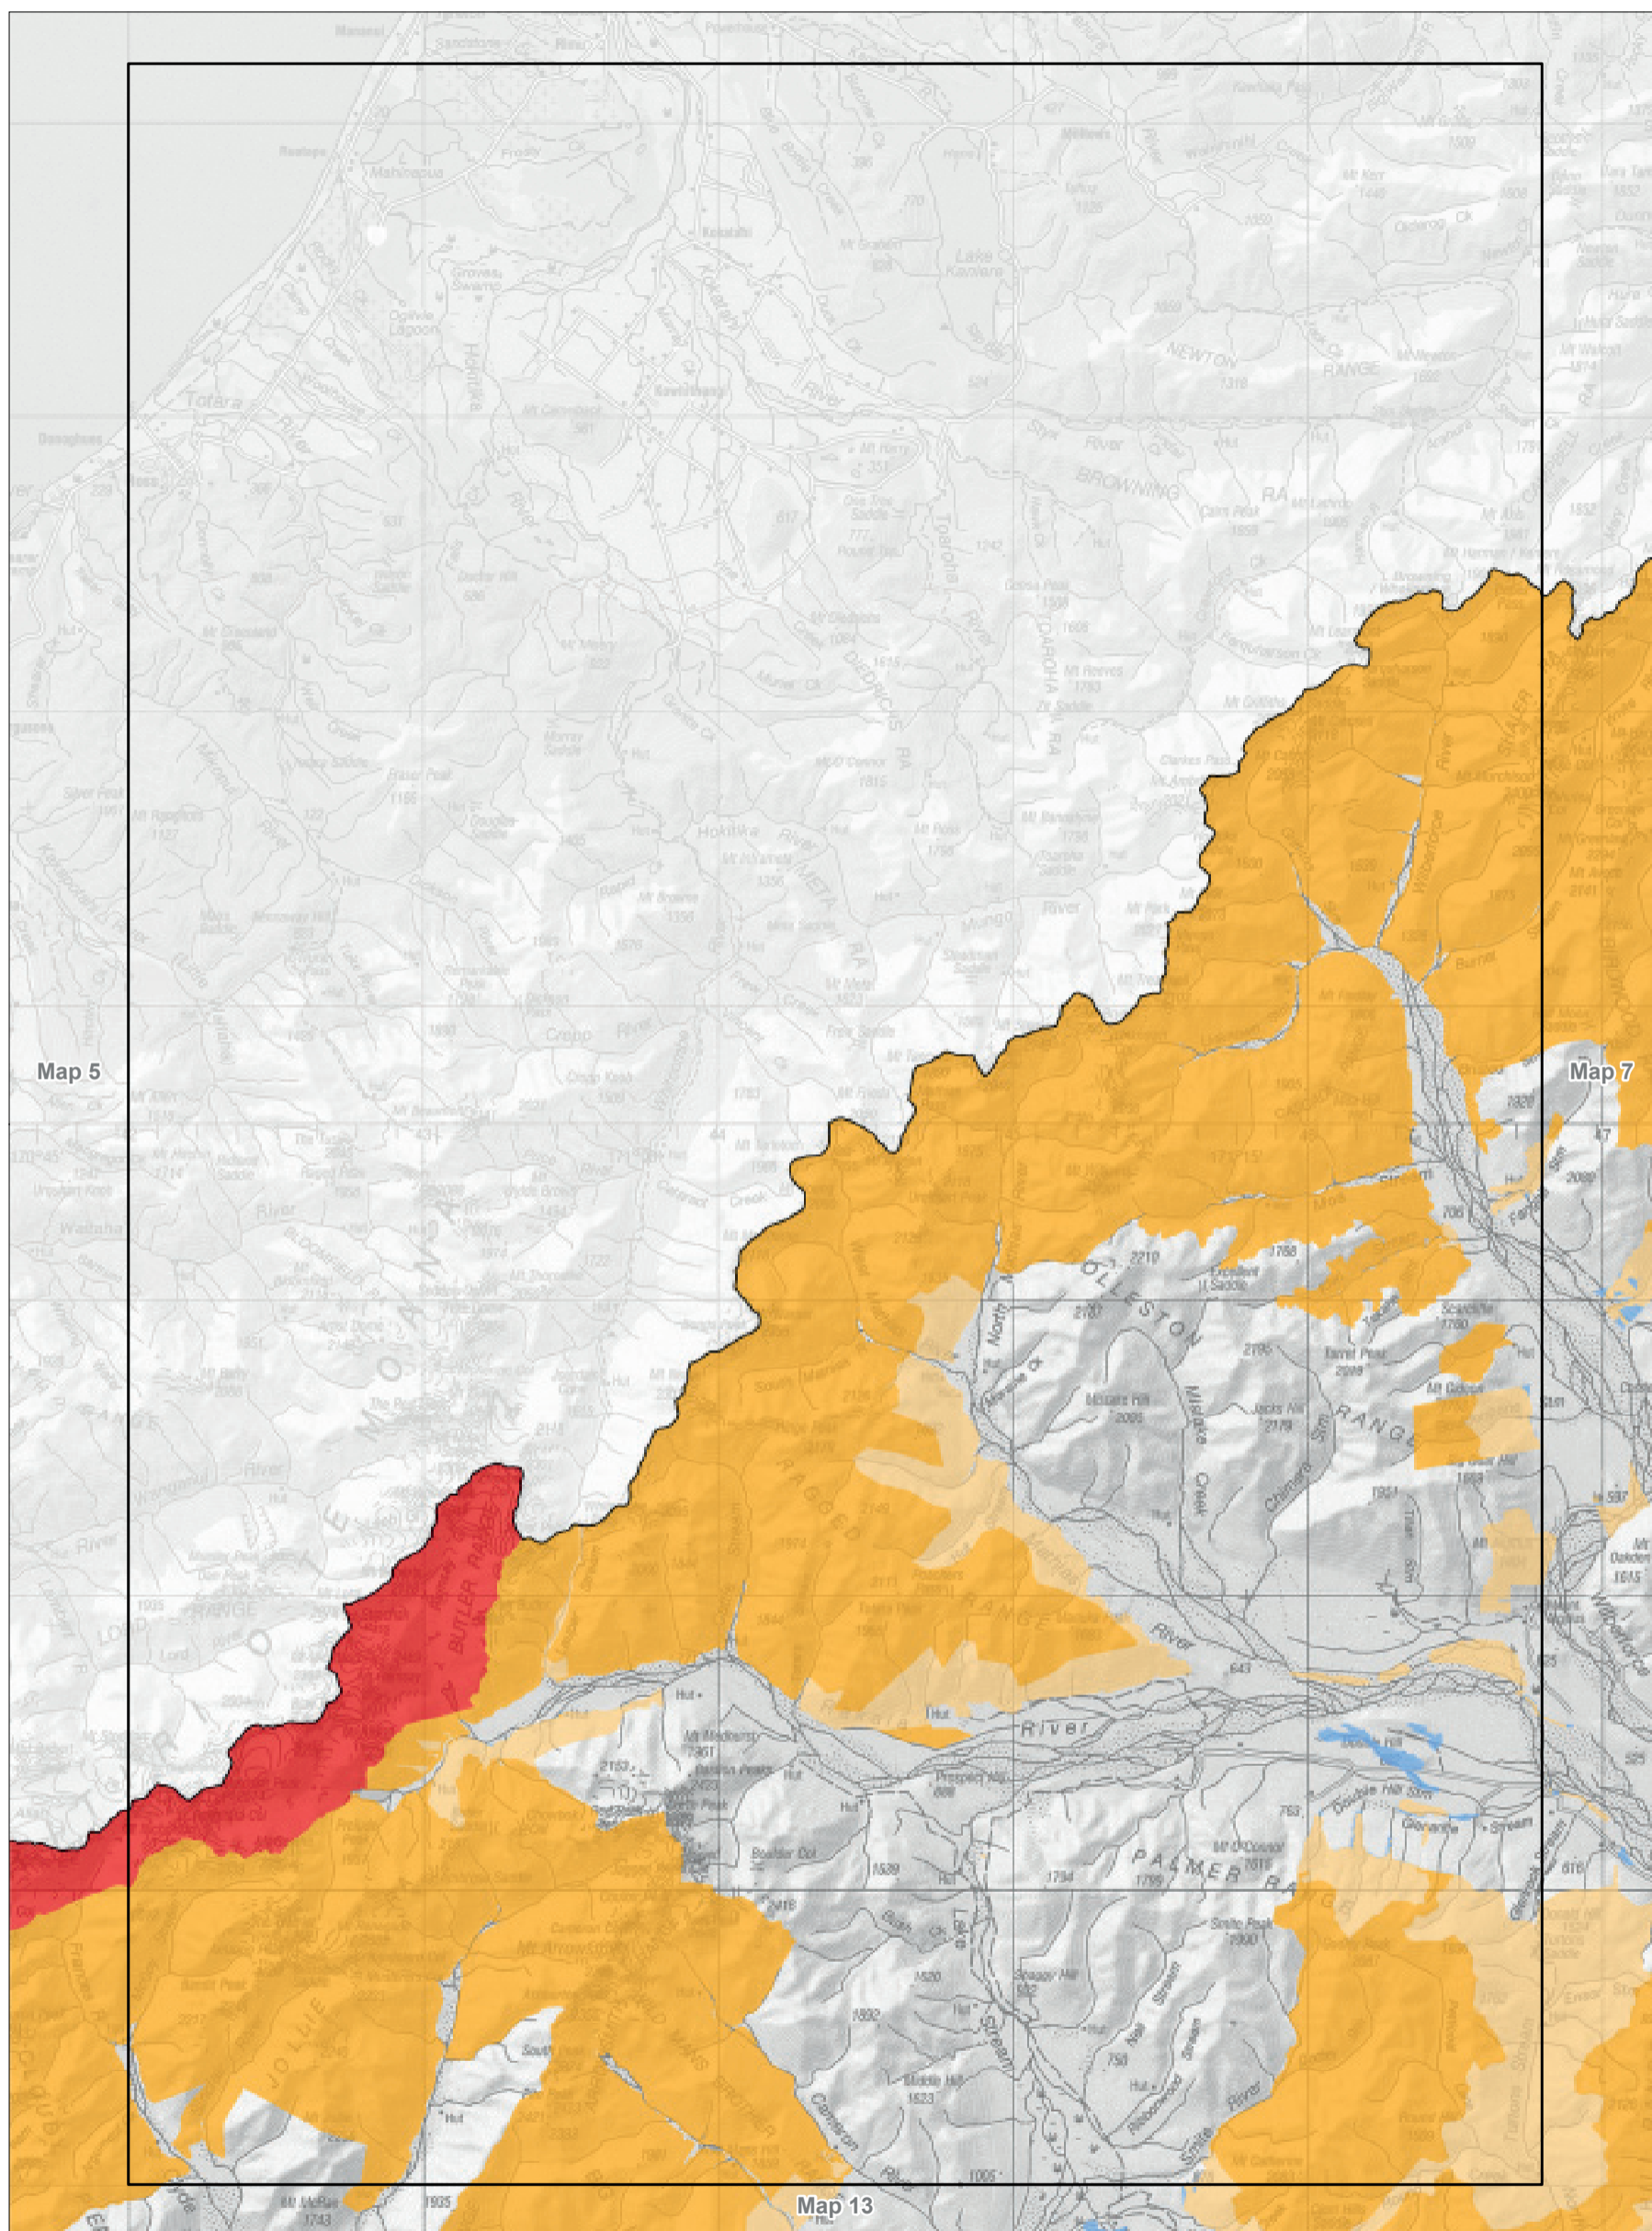

Conservation unit data is current as of 31/10/2015

Map 8.3 Visitor management zones—detail
 Conservation Management Strategy
 Canterbury (Waitaha)

Conservation unit data is current as of 31/10/2015

Map 8.4 Visitor management zones—detail
 Conservation Management Strategy
 Canterbury (Waitaha)

Conservation unit data is current as of 31/10/2015

Map 8.5 Visitor management zones—detail
 Conservation Management Strategy
 Canterbury (Waitaha)

Conservation unit data is current as of 31/10/2015

Map 8.6 Visitor management zones—detail
 Conservation Management Strategy
 Canterbury (Waitaha)

Conservation unit data is current as of 31/10/2015

Map 8.7 Visitor management zones—detail
 Conservation Management Strategy
 Canterbury (Waitaha)

Conservation unit data is current as of 31/10/2015

Map 8.8 Visitor management zones—detail
 Conservation Management Strategy
 Canterbury (Waitaha)

Conservation unit data is current as of 31/10/2015

Map 8.9 Visitor management zones—detail
 Conservation Management Strategy
 Canterbury (Waitaha)

Conservation unit data is current as of 31/10/2015

Map 8.10 Visitor management zones—detail