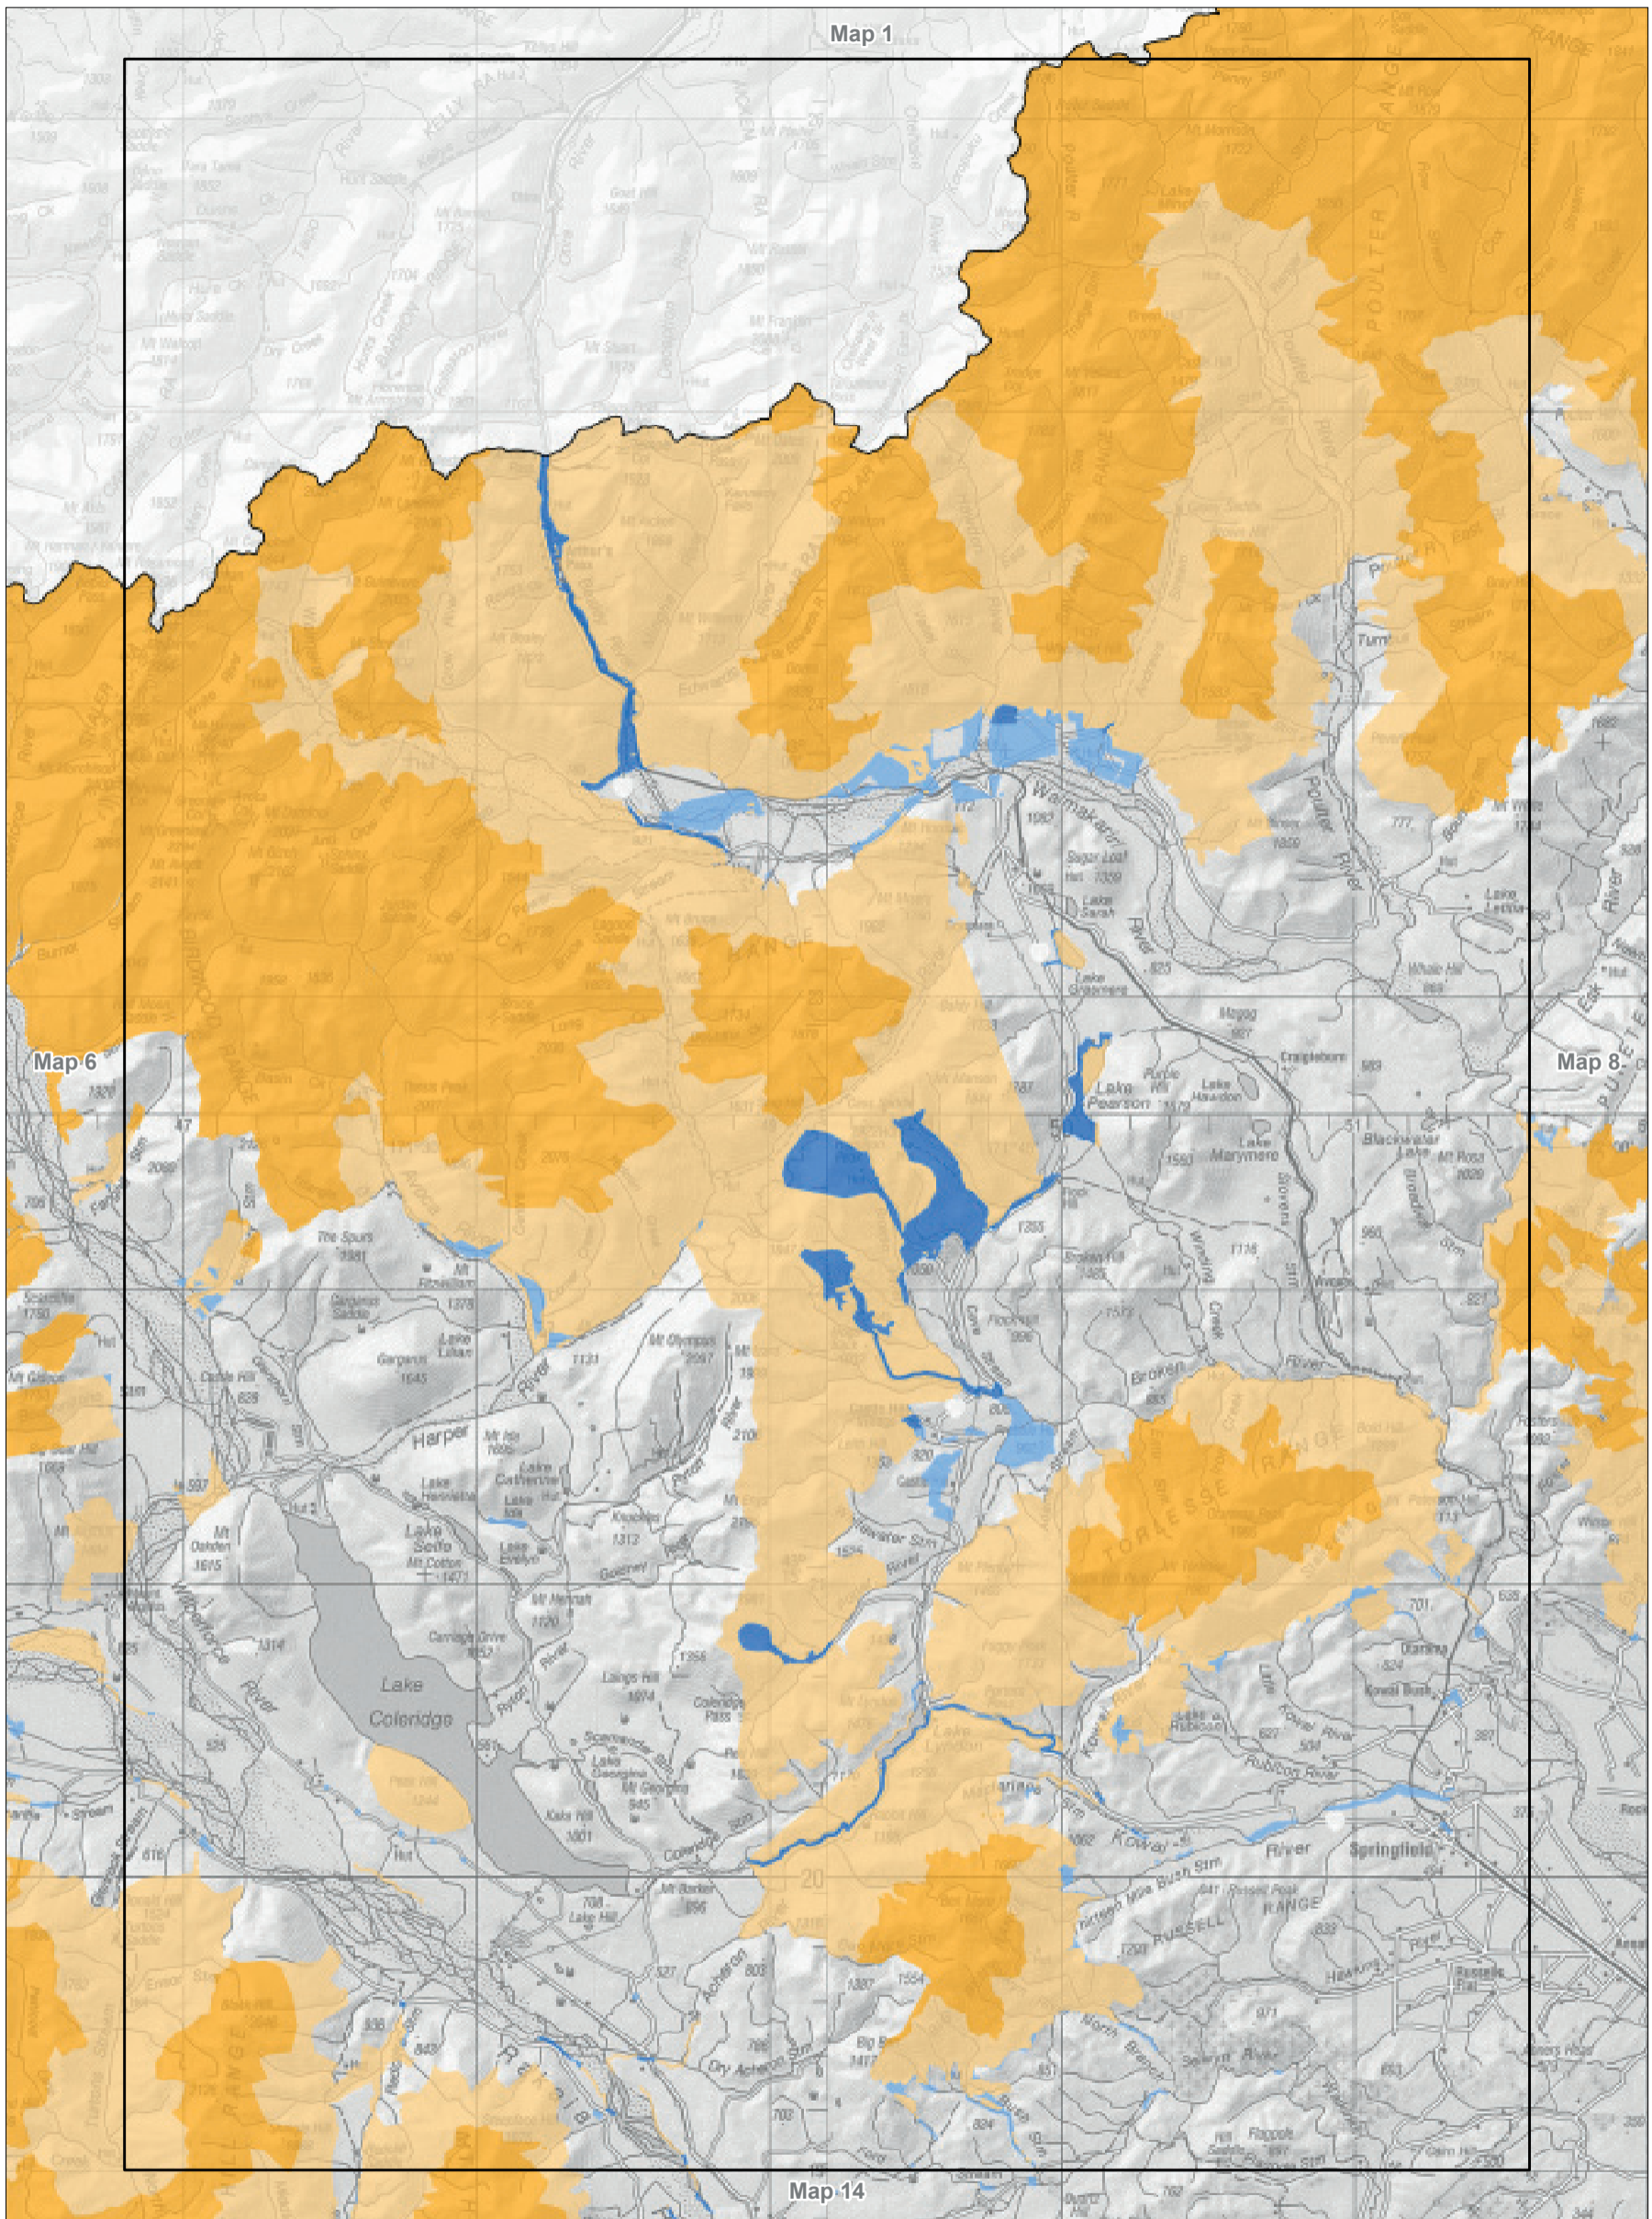

Conservation unit data is current as of 31/10/2015

Map 8.3 Visitor management zones—detail
 Conservation Management Strategy
 Canterbury (Waitaha)

Conservation unit data is current as of 31/10/2015

Map 8.4 Visitor management zones—detail
 Conservation Management Strategy
 Canterbury (Waitaha)

Conservation unit data is current as of 31/10/2015

Map 8.5 Visitor management zones—detail
 Conservation Management Strategy
 Canterbury (Waitaha)

Conservation unit data is current as of 31/10/2015

Map 8.6 Visitor management zones—detail
 Conservation Management Strategy
 Canterbury (Waitaha)

Conservation unit data is current as of 31/10/2015

Map 8.7 Visitor management zones—detail
 Conservation Management Strategy
 Canterbury (Waitaha)

Conservation unit data is current as of 31/10/2015

Map 8.8 Visitor management zones—detail
 Conservation Management Strategy
 Canterbury (Waitaha)

Conservation unit data is current as of 31/10/2015

Map 8.9 Visitor management zones—detail
 Conservation Management Strategy
 Canterbury (Waitaha)

Conservation unit data is current as of 31/10/2015

Map 8.10 Visitor management zones—detail