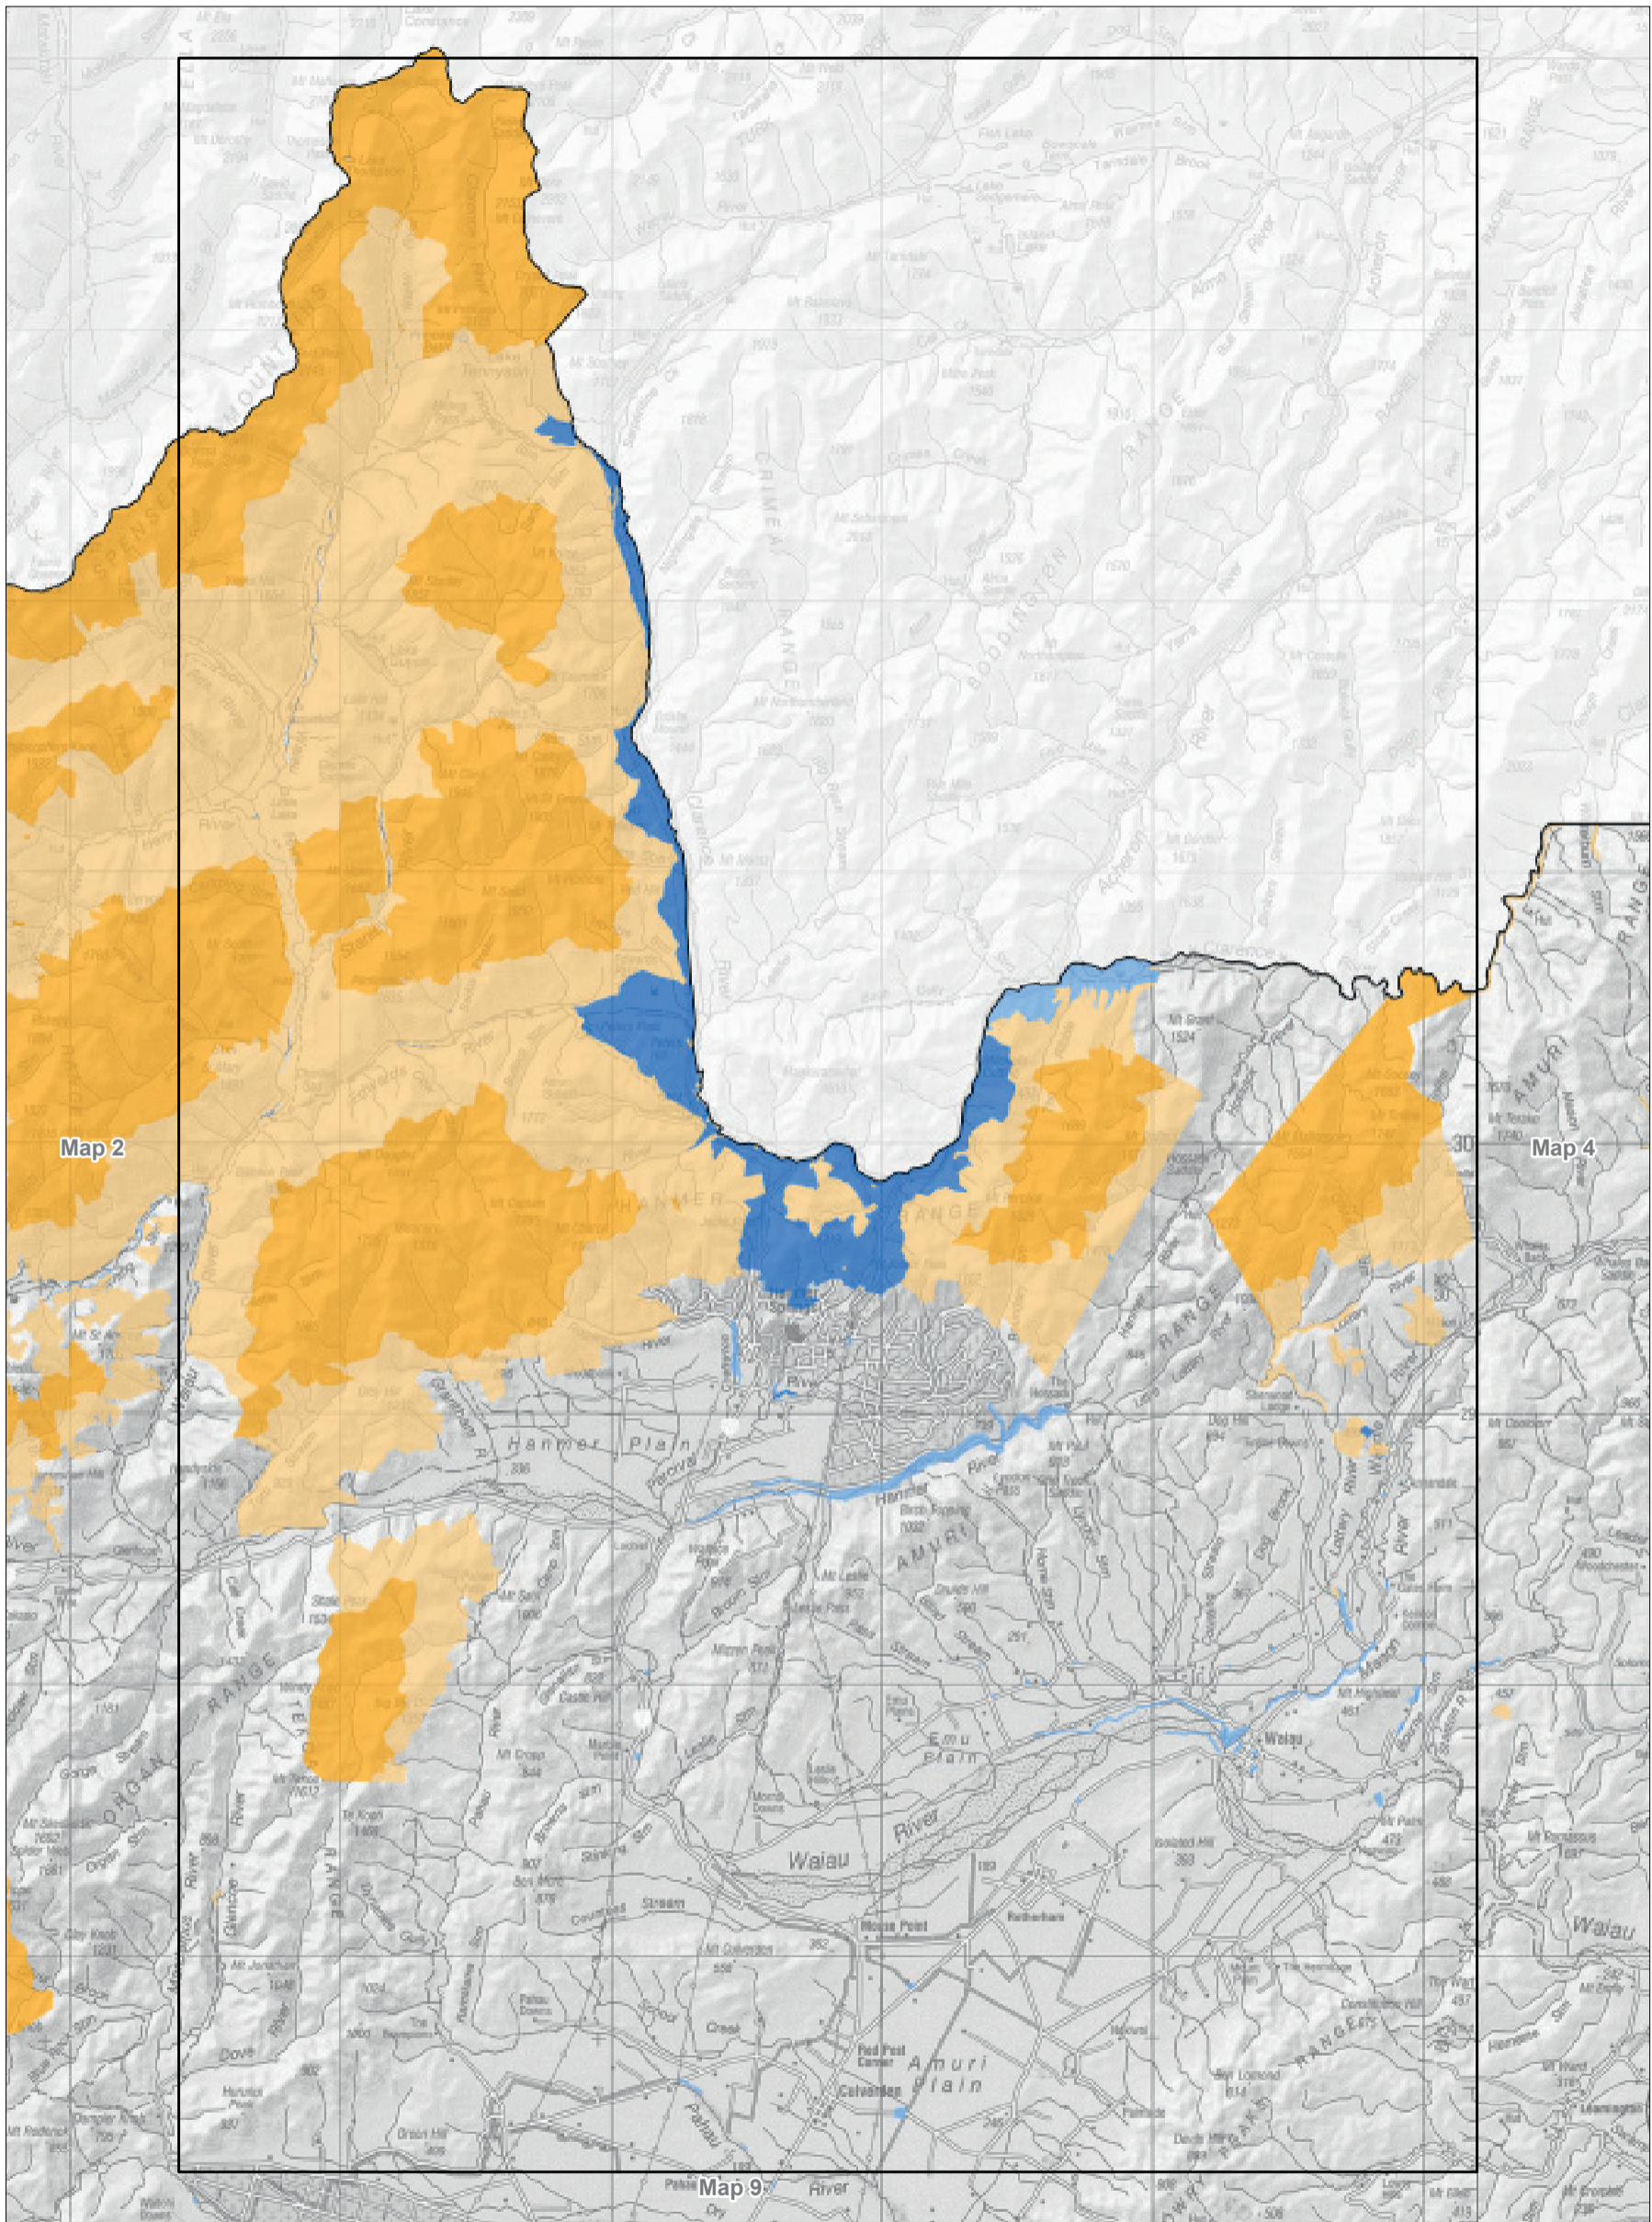

Map 8.1 Visitor management zones—detail
 Conservation Management Strategy
 Canterbury (Waitaha)

Conservation unit data is current as of 31/10/2015

Map 8.2 Visitor management zones—detail
 Conservation Management Strategy
 Canterbury (Waitaha)

Conservation unit data is current as of 31/10/2015

Map 8.3 Visitor management zones—detail
 Conservation Management Strategy
 Canterbury (Waitaha)

Conservation unit data is current as of 31/10/2015

Map 8.4 Visitor management zones—detail
 Conservation Management Strategy
 Canterbury (Waitaha)

Conservation unit data is current as of 31/10/2015

Map 8.5 Visitor management zones—detail
 Conservation Management Strategy
 Canterbury (Waitaha)

Conservation unit data is current as of 31/10/2015

Map 8.6 Visitor management zones—detail
 Conservation Management Strategy
 Canterbury (Waitaha)

Conservation unit data is current as of 31/10/2015

Map 8.7 Visitor management zones—detail
 Conservation Management Strategy
 Canterbury (Waitaha)

Conservation unit data is current as of 31/10/2015

Map 8.8 Visitor management zones—detail
 Conservation Management Strategy
 Canterbury (Waitaha)