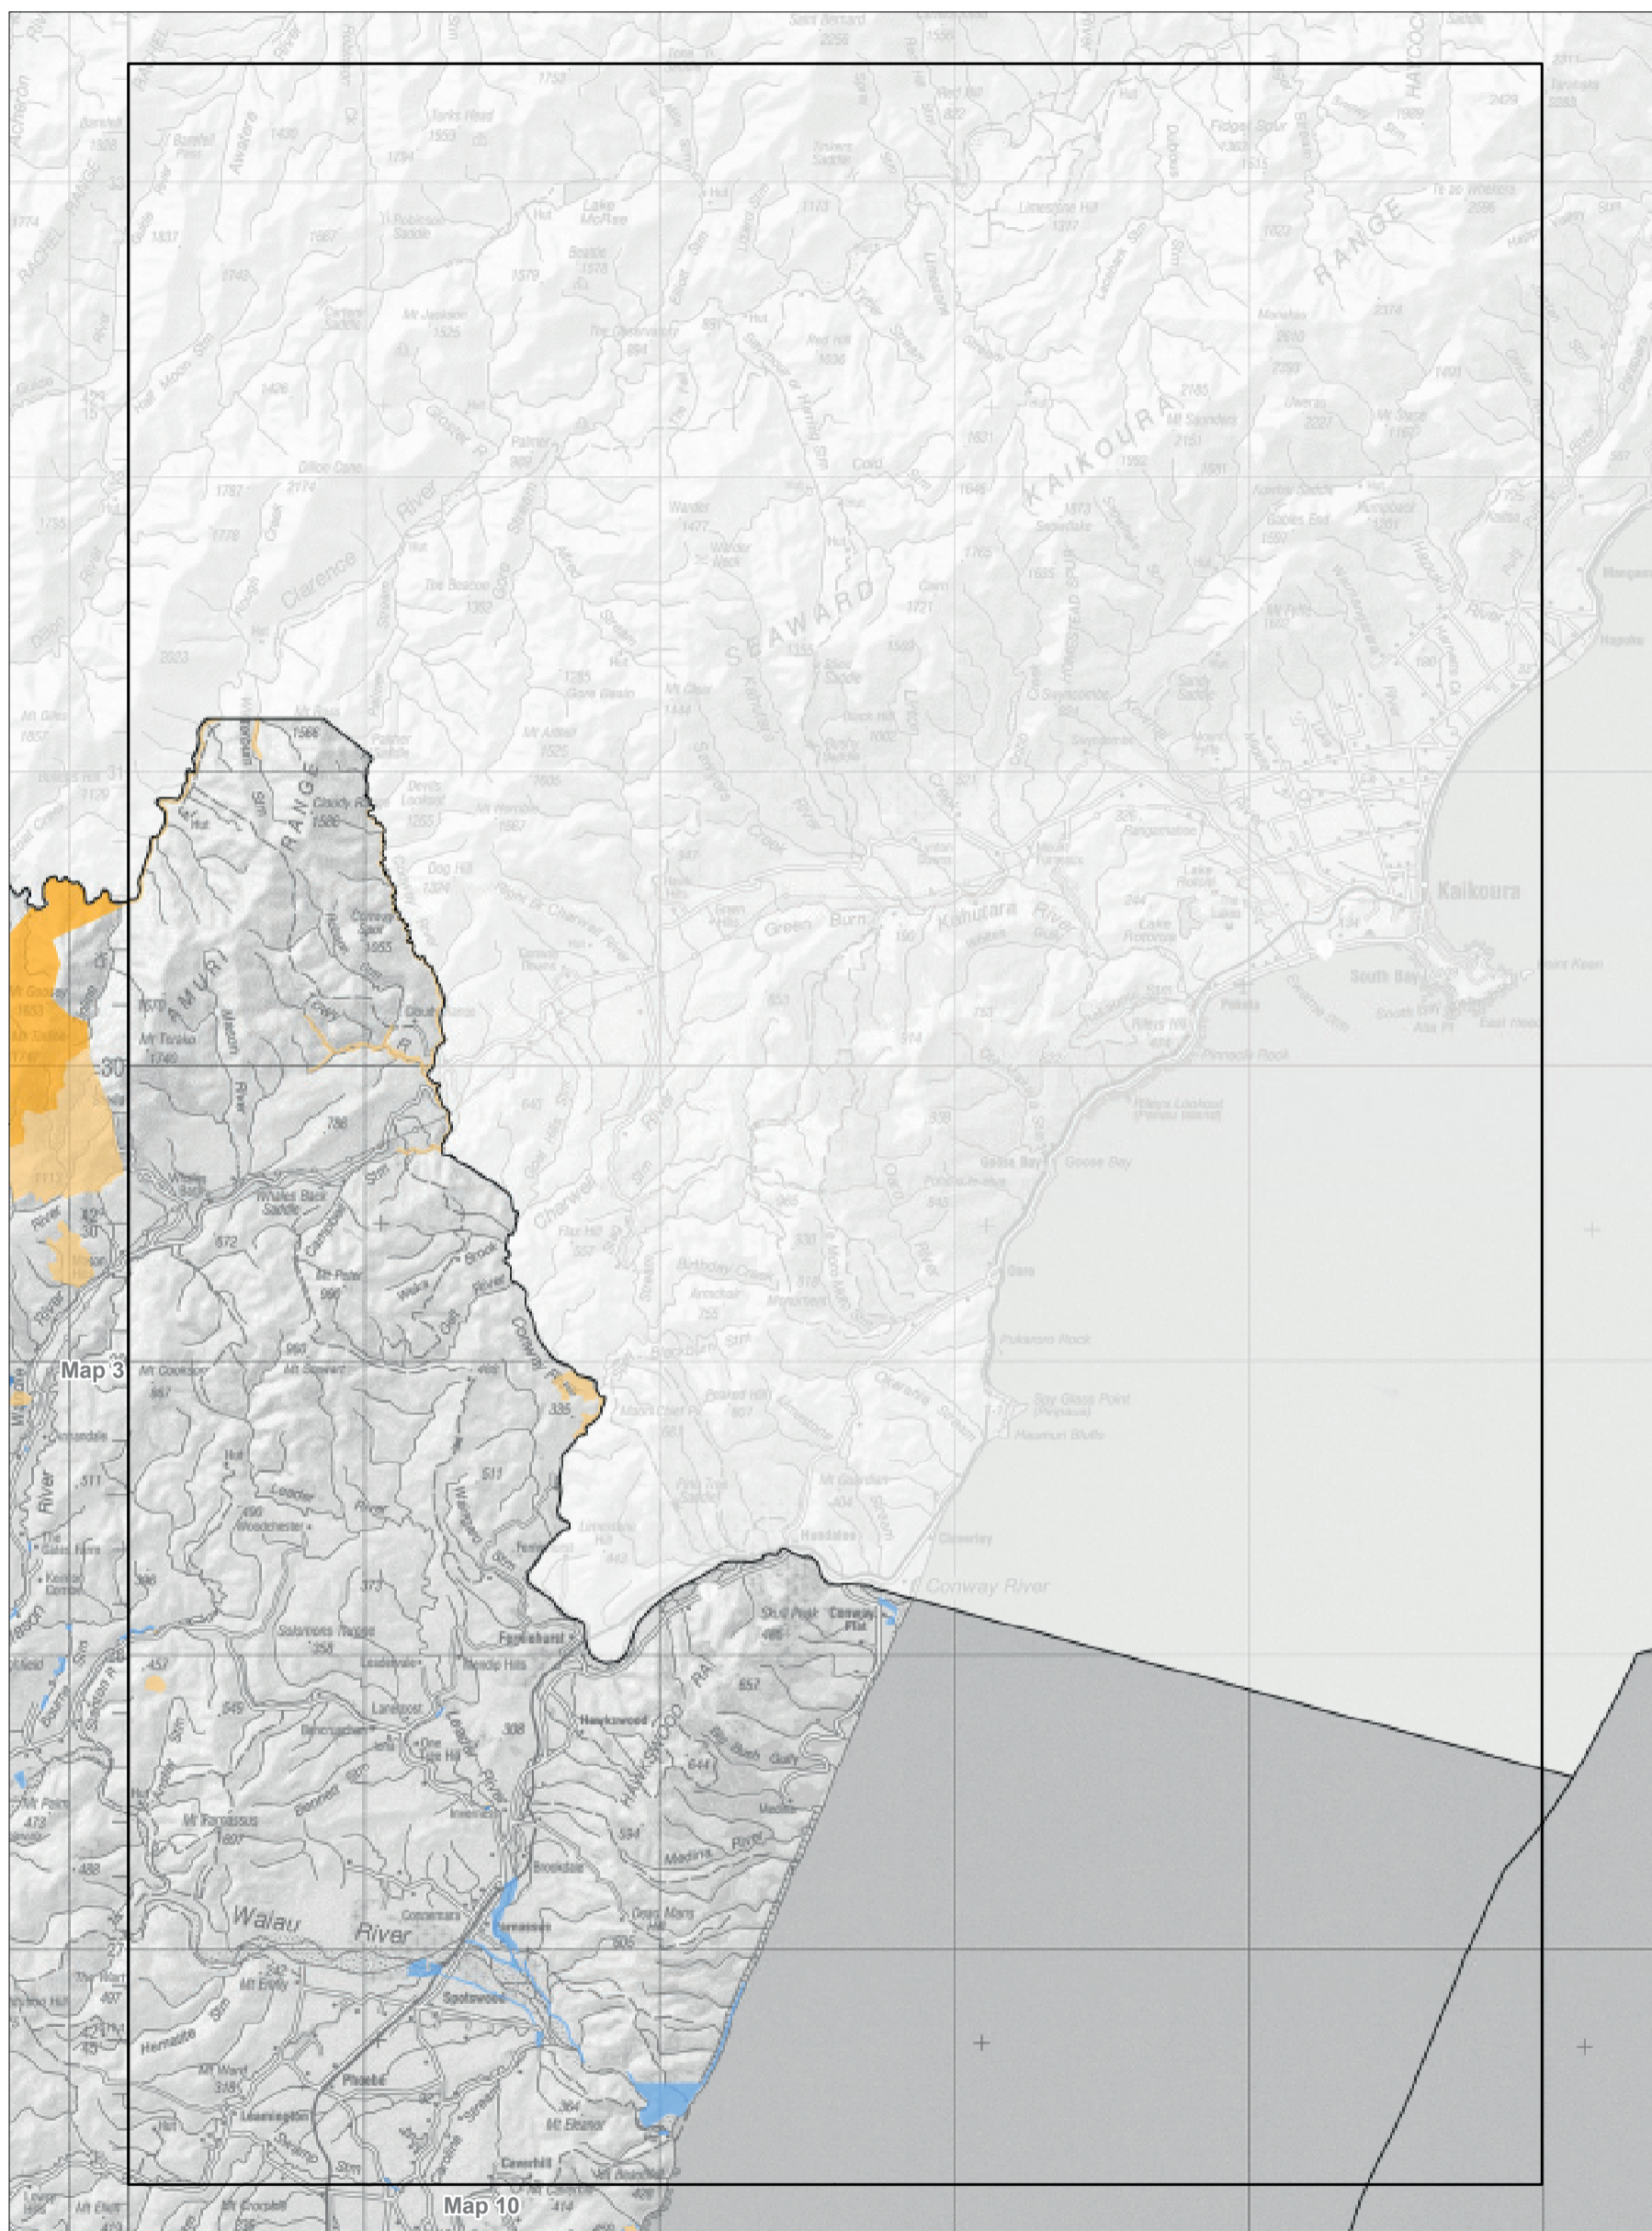

Map 8.1 Visitor management zones—detail
 Conservation Management Strategy
 Canterbury (Waitaha)

Conservation unit data is current as of 31/10/2015

Map 8.2 Visitor management zones—detail
 Conservation Management Strategy
 Canterbury (Waitaha)

Conservation unit data is current as of 31/10/2015

Map 8.3 Visitor management zones—detail
 Conservation Management Strategy
 Canterbury (Waitaha)

Conservation unit data is current as of 31/10/2015

Map 8.4 Visitor management zones—detail
 Conservation Management Strategy
 Canterbury (Waitaha)

Conservation unit data is current as of 31/10/2015

Map 8.5 Visitor management zones—detail
 Conservation Management Strategy
 Canterbury (Waitaha)

Conservation unit data is current as of 31/10/2015

Map 8.6 Visitor management zones—detail
 Conservation Management Strategy
 Canterbury (Waitaha)

Conservation unit data is current as of 31/10/2015

Map 8.7 Visitor management zones—detail
 Conservation Management Strategy
 Canterbury (Waitaha)

Conservation unit data is current as of 31/10/2015

Map 8.8 Visitor management zones—detail
 Conservation Management Strategy
 Canterbury (Waitaha)