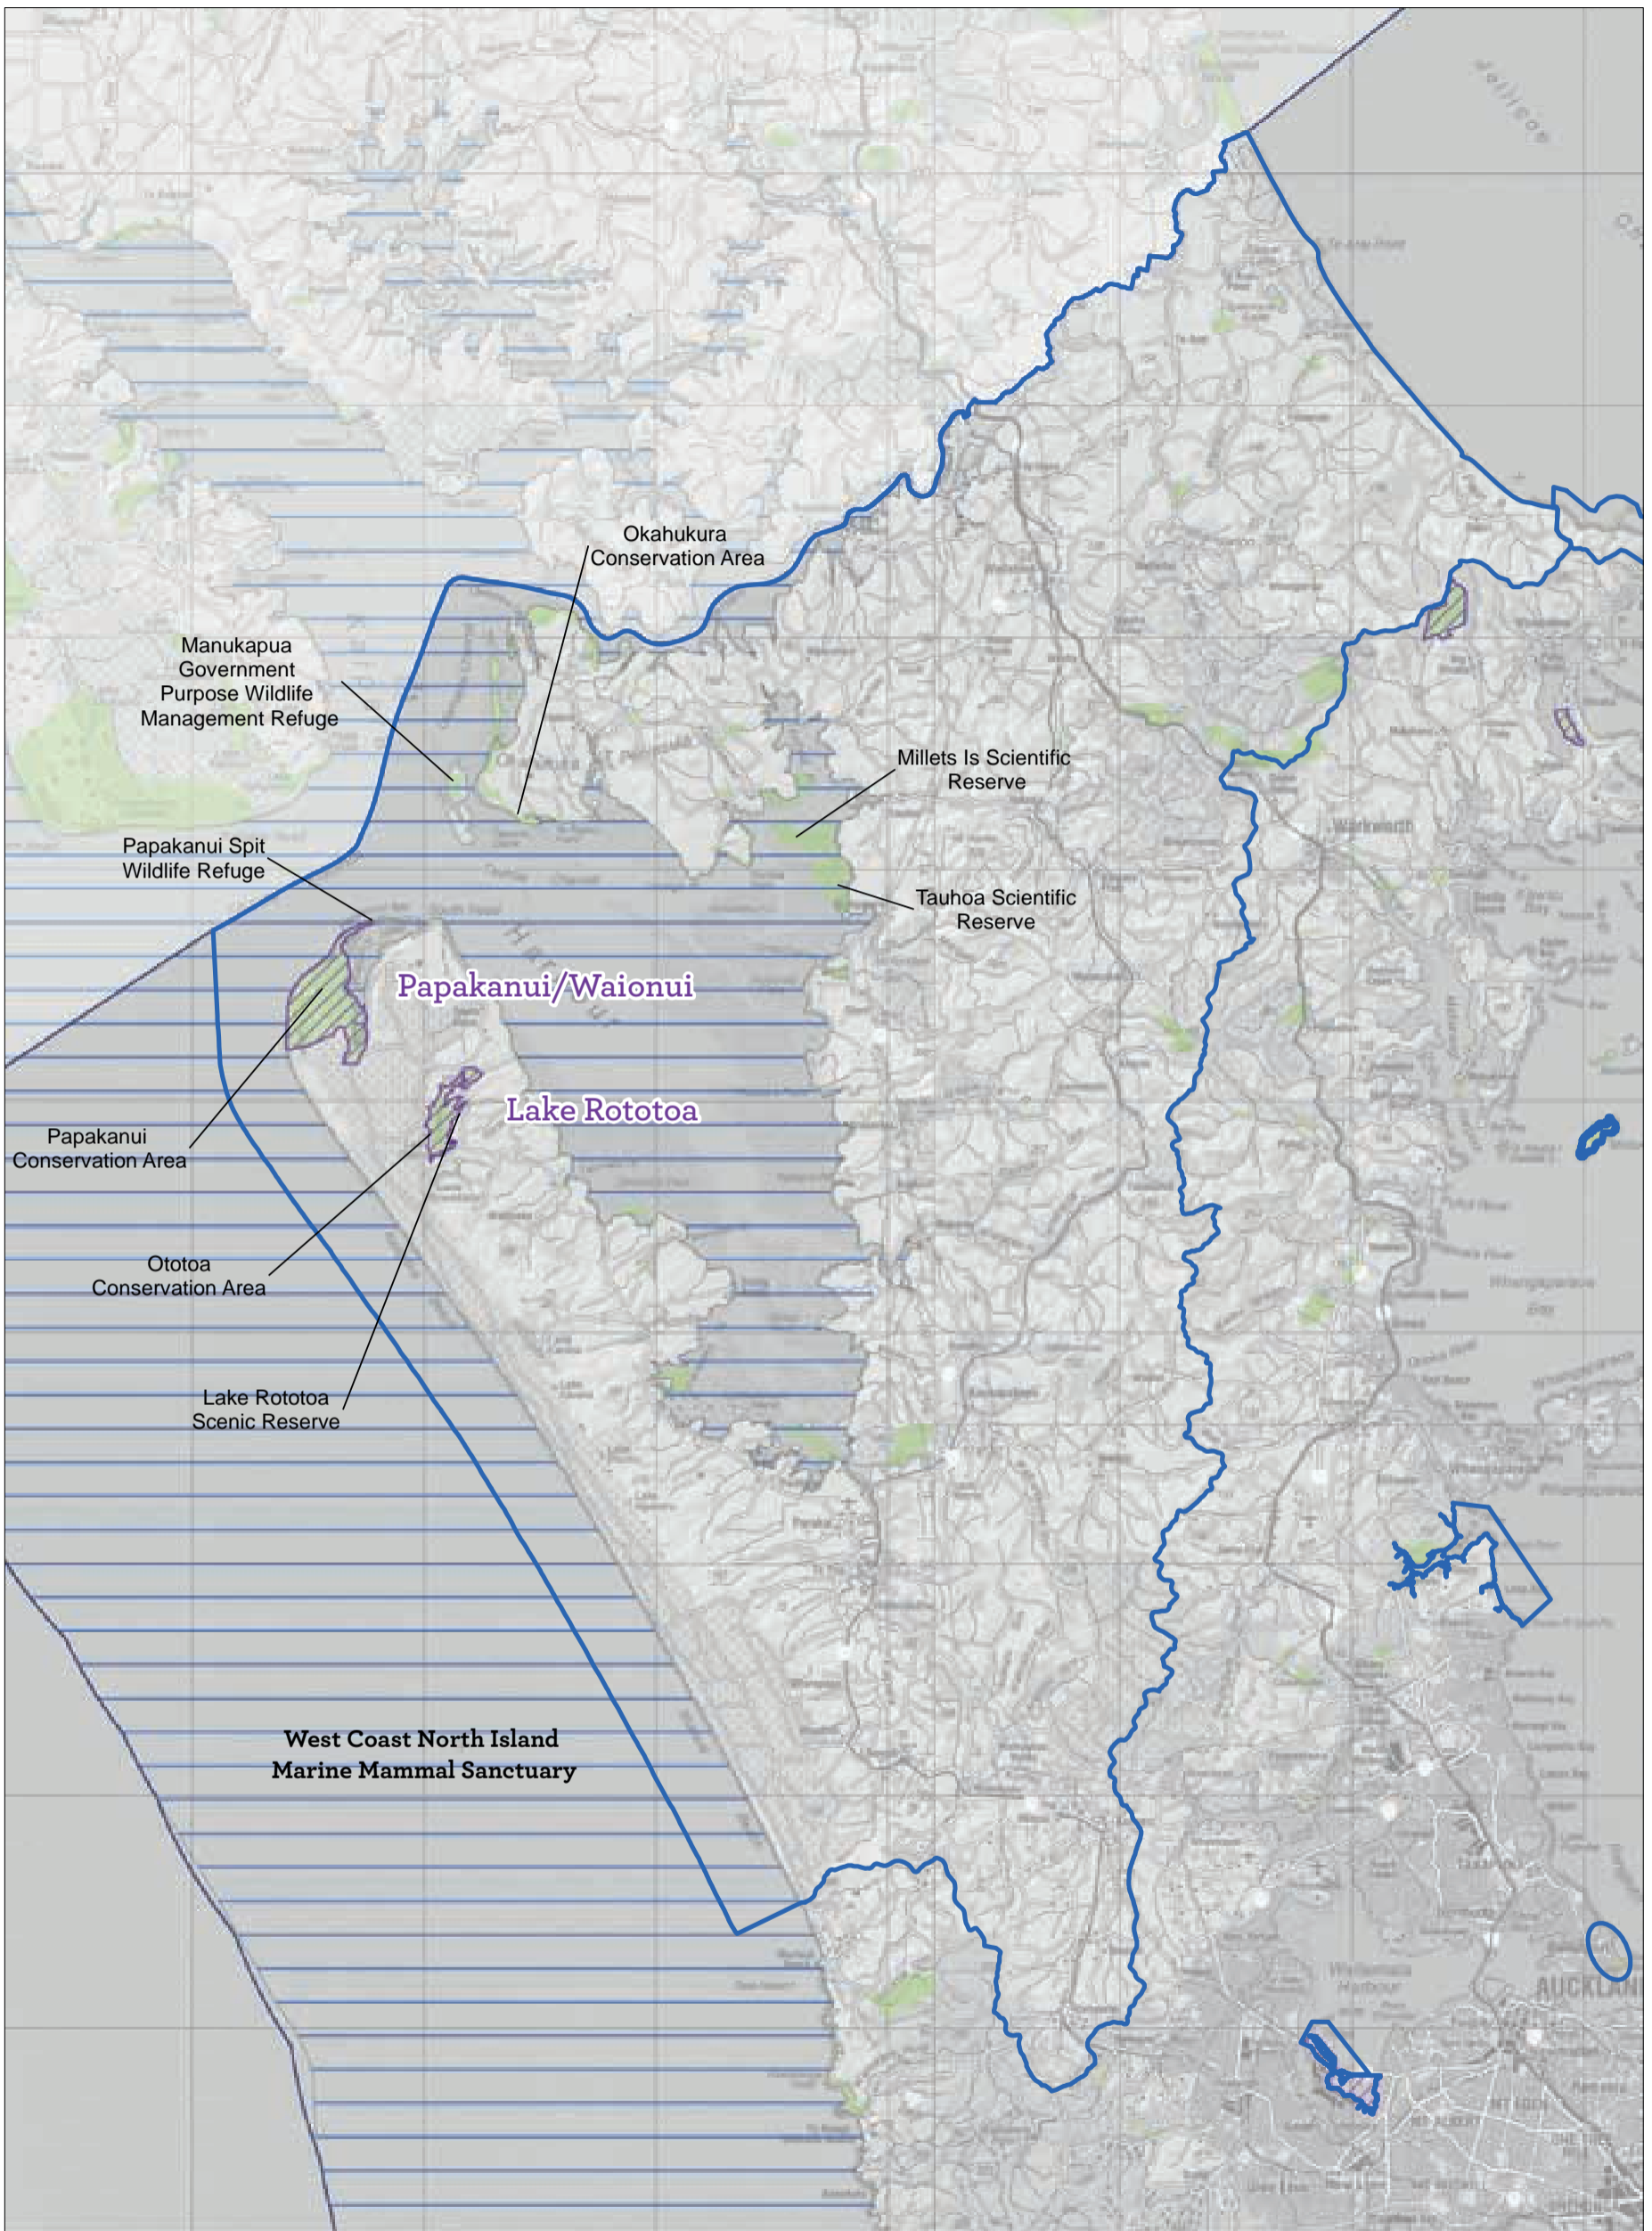

Map 7.7 Te Hauturu-o-Toi/Little Barrier Island Place
 Conservation Management Strategy
 Auckland

Map 7.8 Kermadec Islands Place

Conservation Management Strategy
Auckland

Map 7.9 Mokohinau Islands Place
 Conservation Management Strategy
 Auckland

Map 7.10 Great Barrier Island (Aotea Island) Place

Conservation Management Strategy
Auckland

Map 7.11 Kaipara Harbour-Te Arai/Pakiri Place
 Conservation Management Strategy
 Auckland

Map 7.12 Kawau Island Place
 Conservation Management Strategy
 Auckland