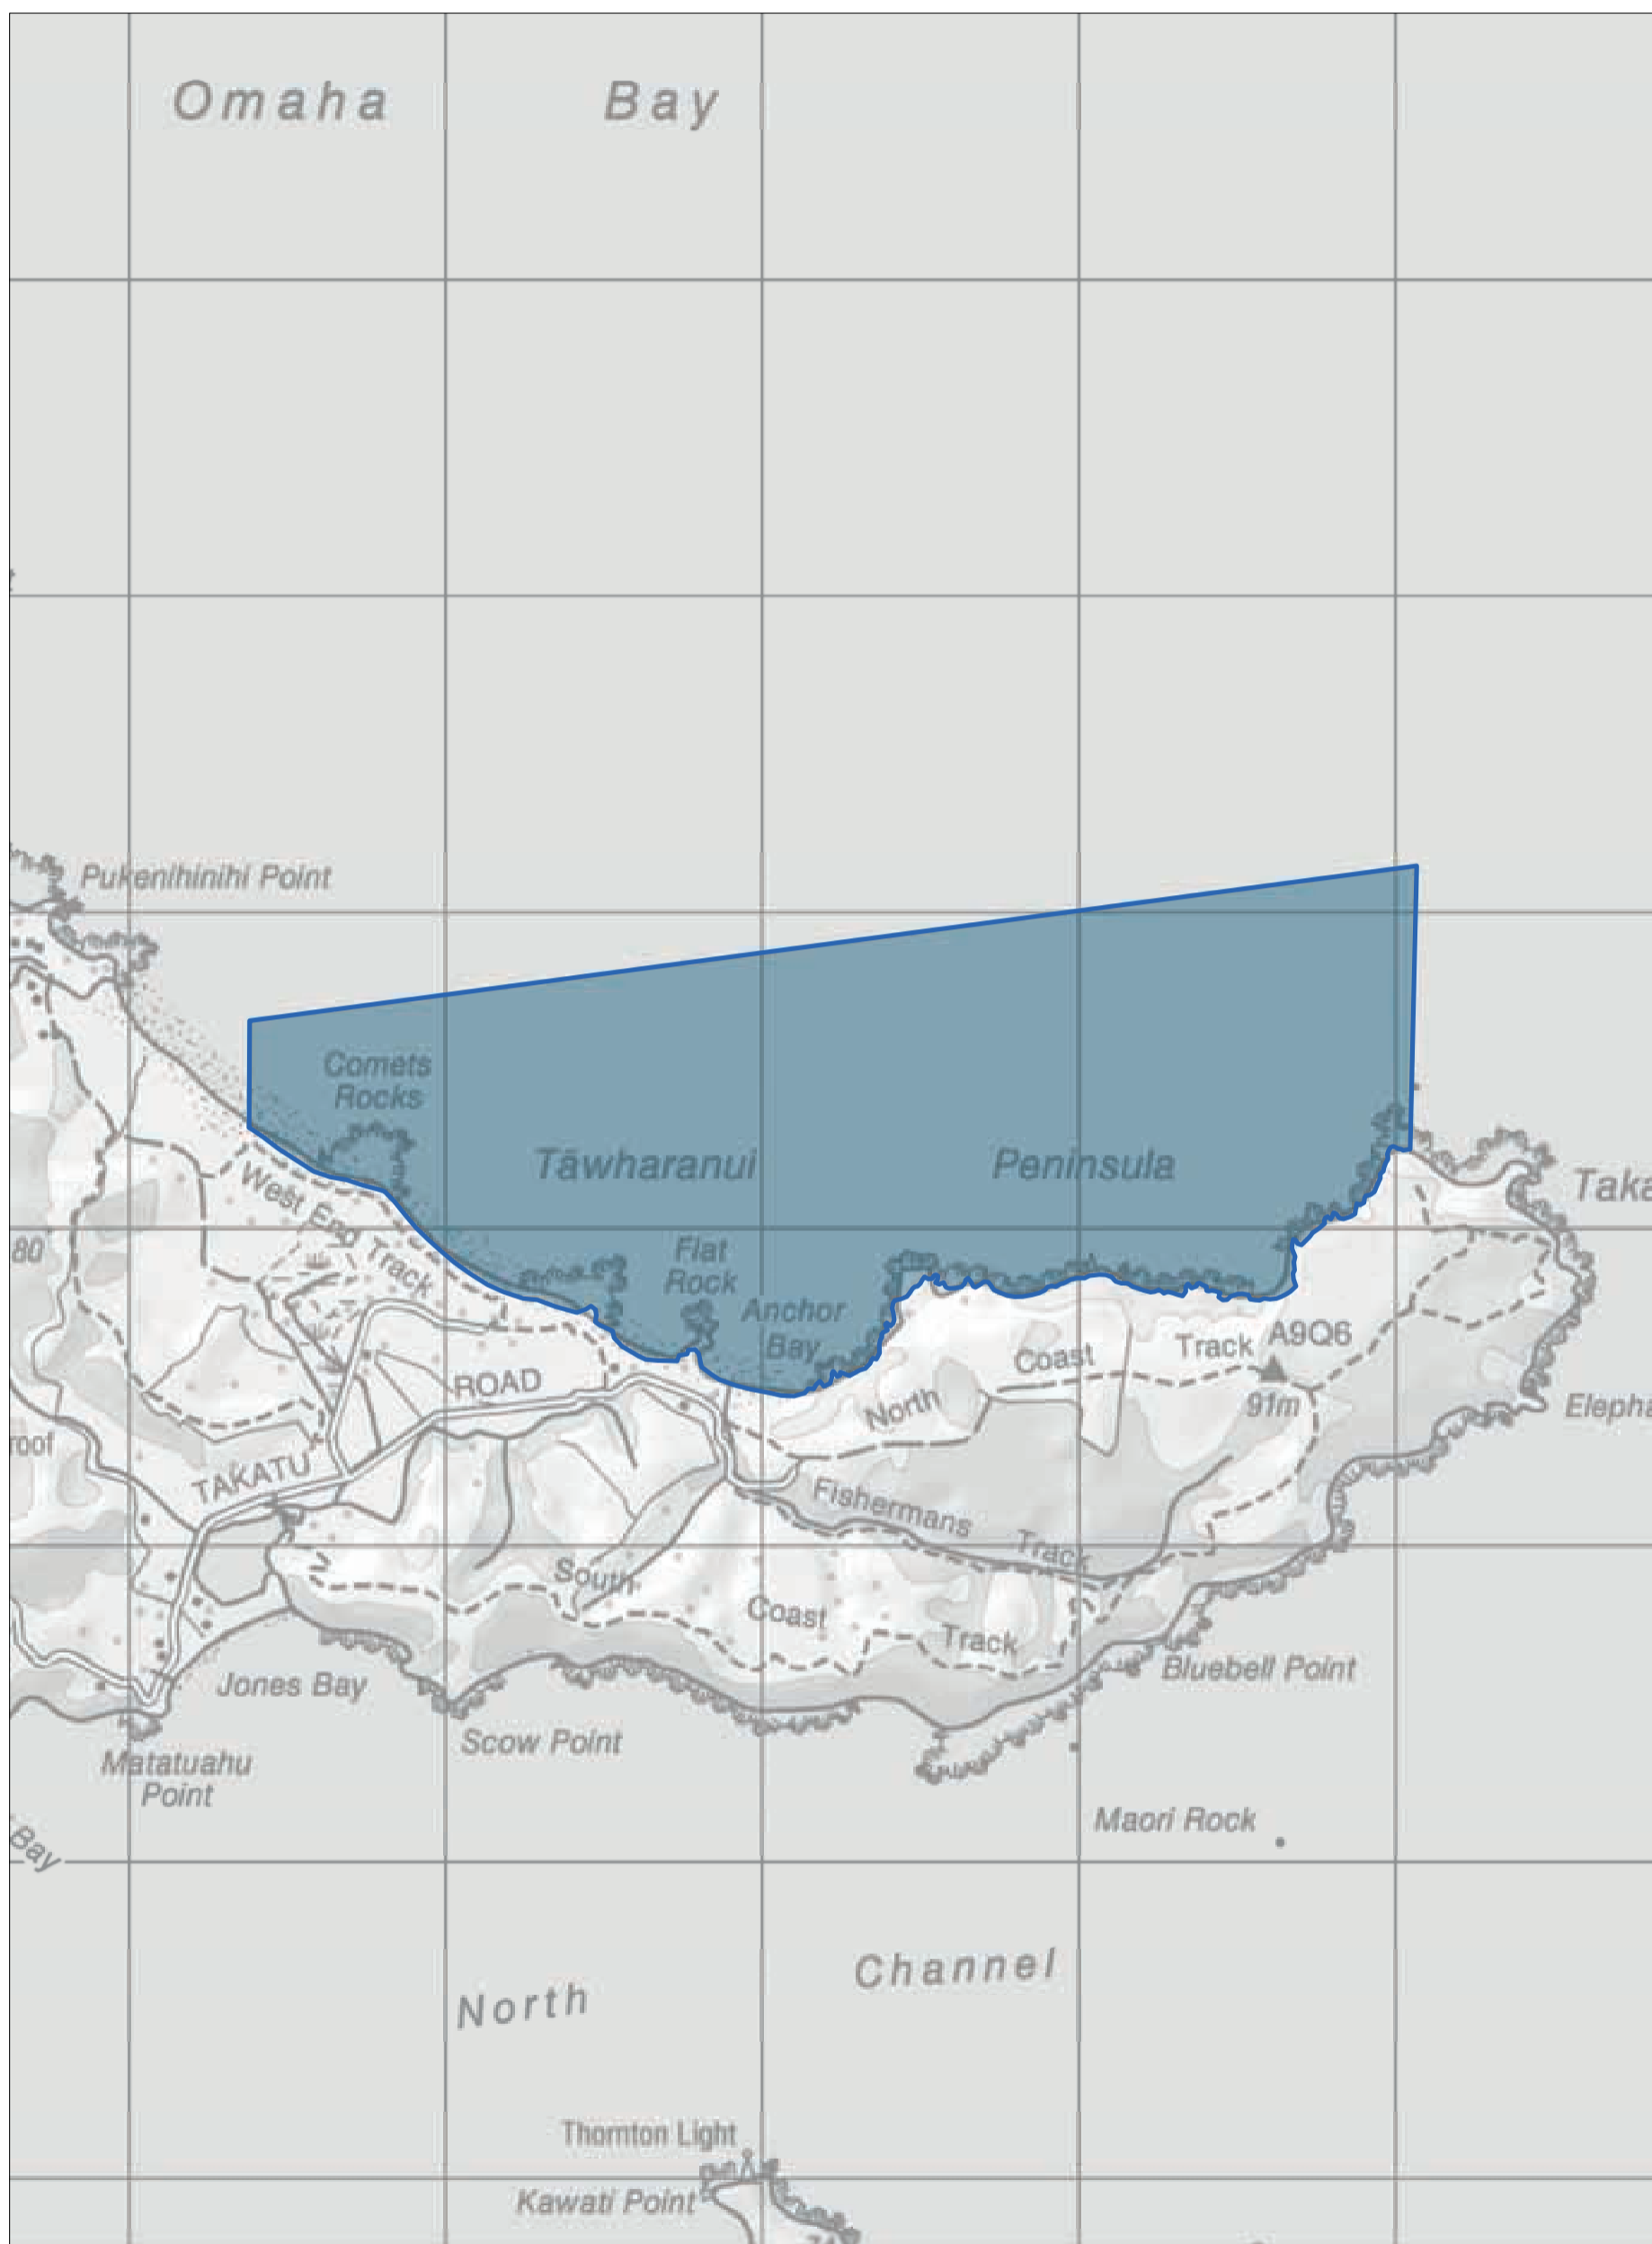

Map 7 Places overview

Conservation Management Strategy
Auckland

Map 7.1 Marine Reserves Place - Kermadec Islands Marine Reserve

Conservation Management Strategy
Auckland

Map 7.2 Marine Reserves Place - Long Bay - Okura Marine Reserve

Conservation Management Strategy
Auckland

Map 7.3 Marine Reserves Place - Motu Manawa - Pollen Island Marine Reserve

Conservation Management Strategy
Auckland

Map 7.4 Marine Reserves Place - Tāwharanui Marine Reserve

Map 7.7 Te Hauturu-o-Toi/Little Barrier Island Place
 Conservation Management Strategy
 Auckland

Map 7.8 Kermadec Islands Place

Conservation Management Strategy
Auckland

Map 7.9 Mokohinau Islands Place
 Conservation Management Strategy
 Auckland