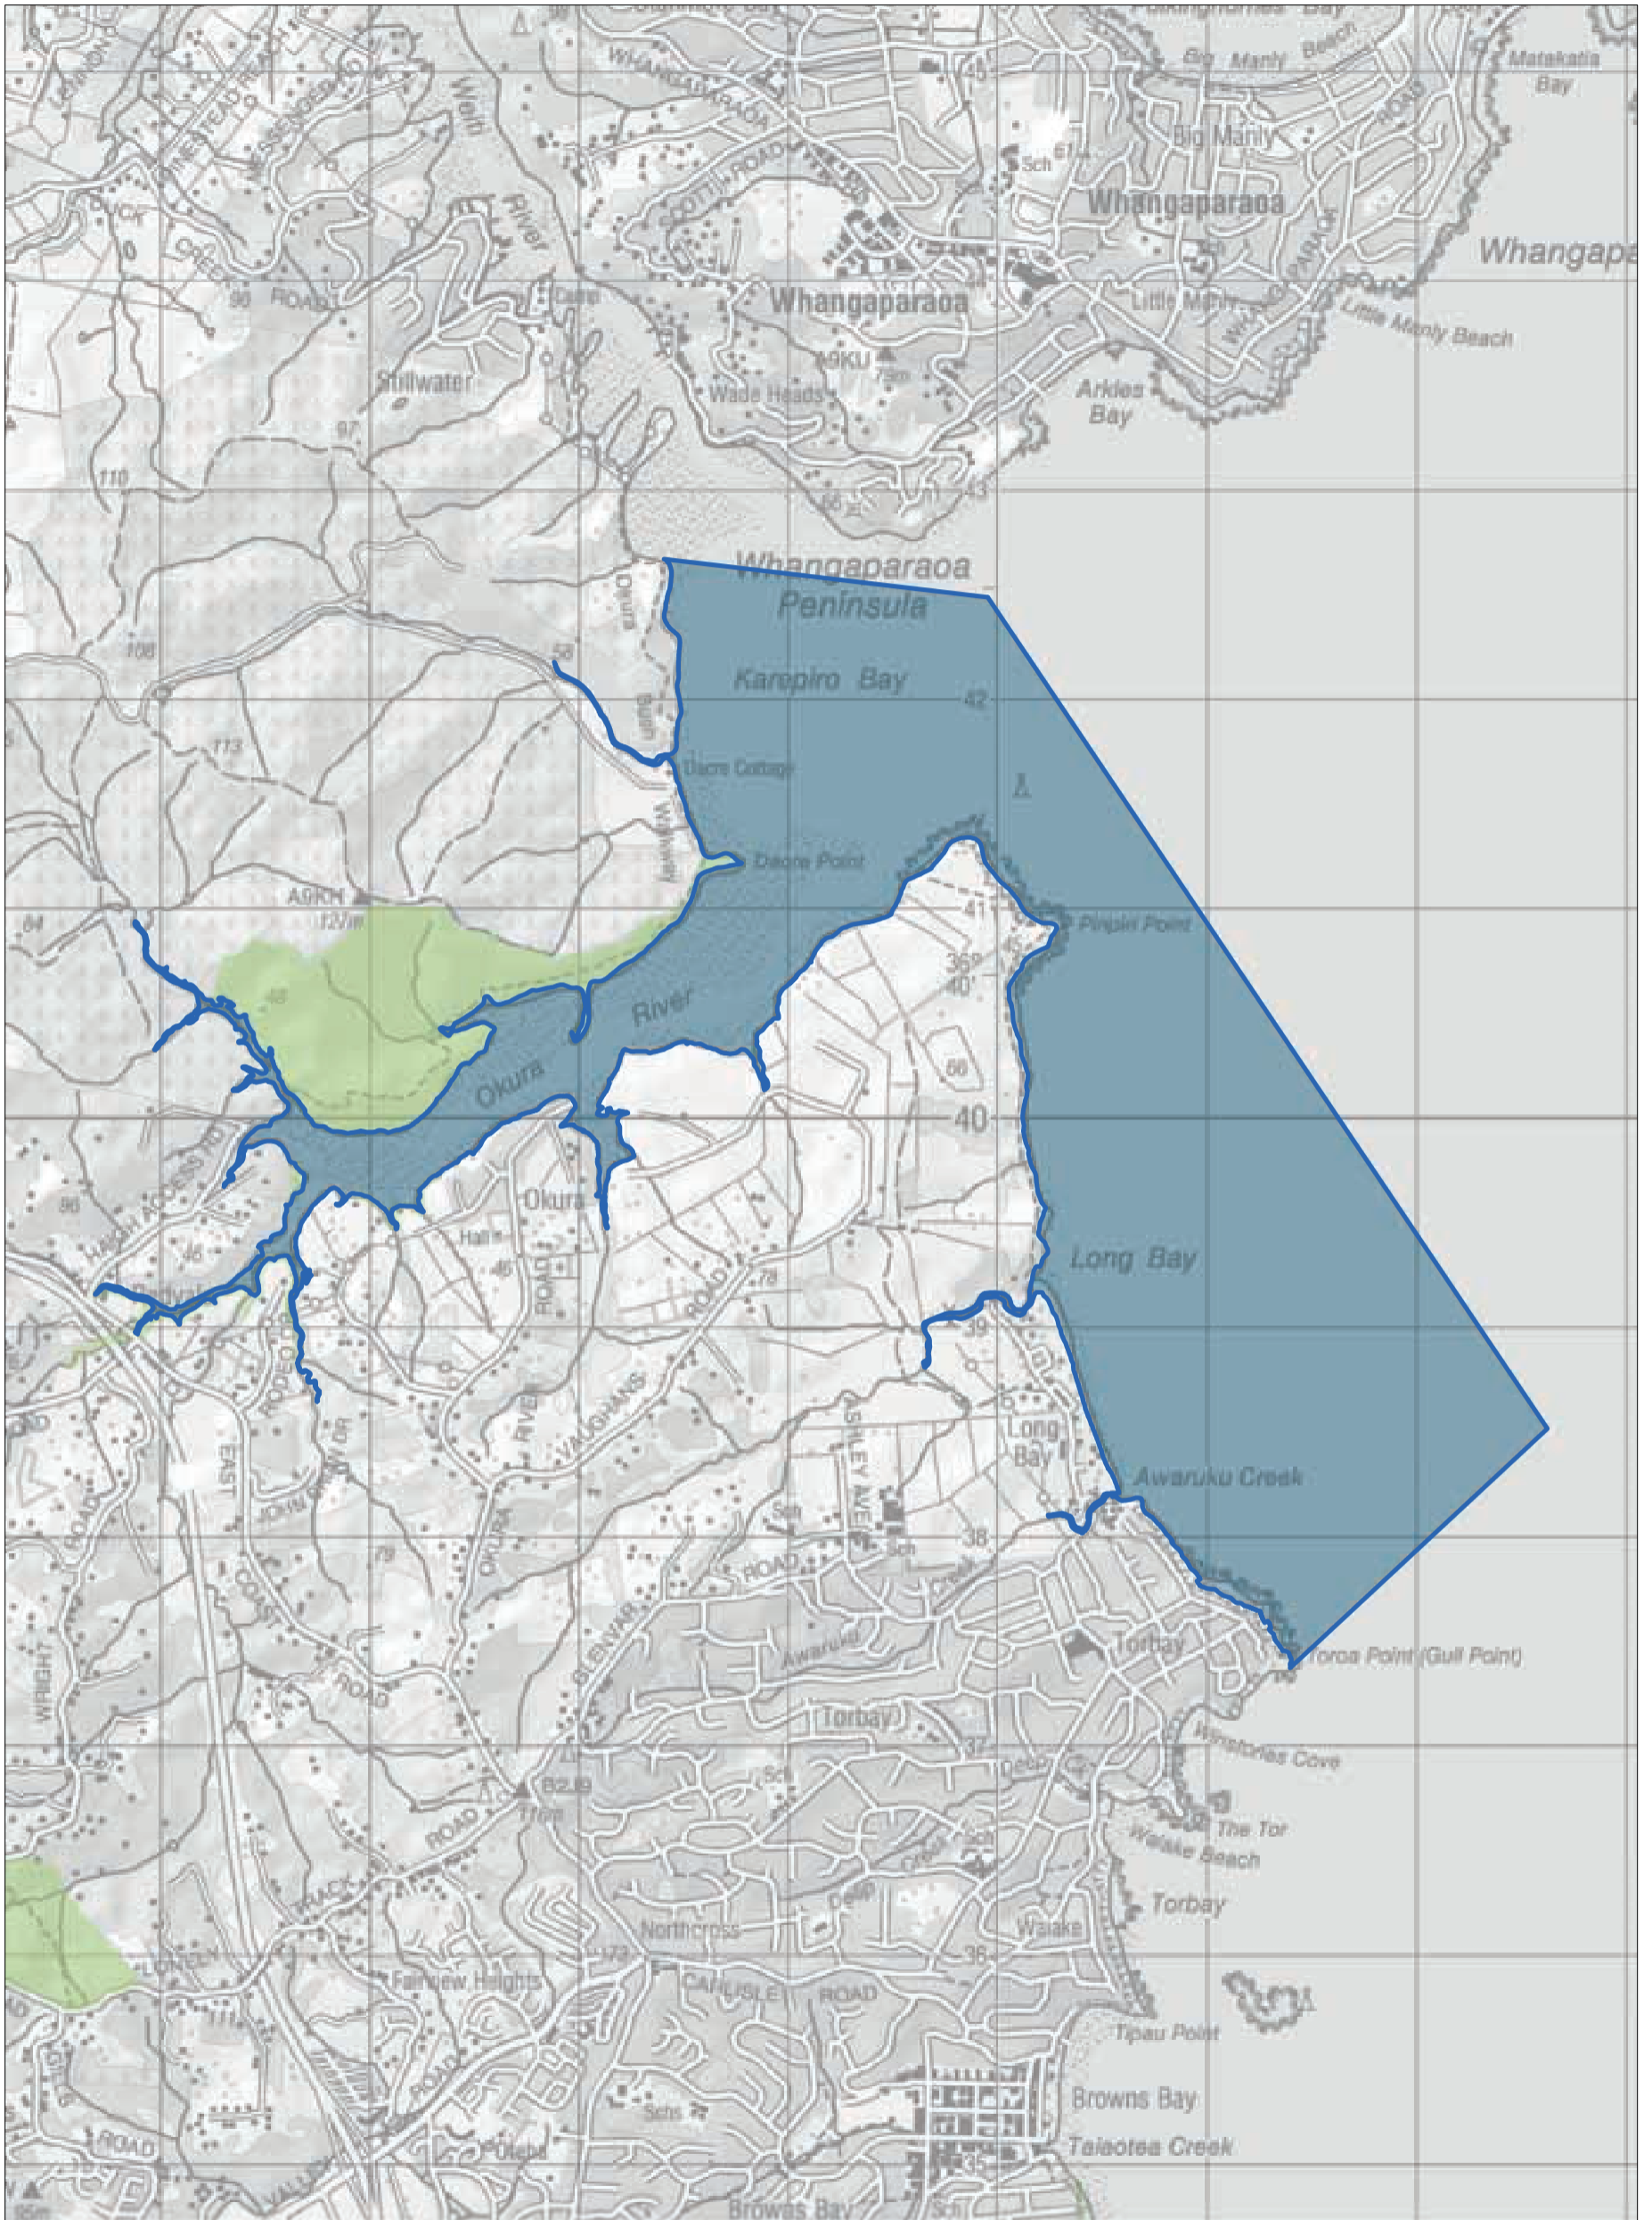

Map 7 Places overview

Conservation Management Strategy
Auckland

Map 7.1 Marine Reserves Place - Kermadec Islands Marine Reserve

Conservation Management Strategy
Auckland

Map 7.2 Marine Reserves Place - Long Bay - Okura Marine Reserve

Conservation Management Strategy
Auckland

Map 7.3 Marine Reserves Place - Motu Manawa - Pollen Island Marine Reserve

Conservation Management Strategy
Auckland

Map 7.4 Marine Reserves Place - Tāwharanui Marine Reserve