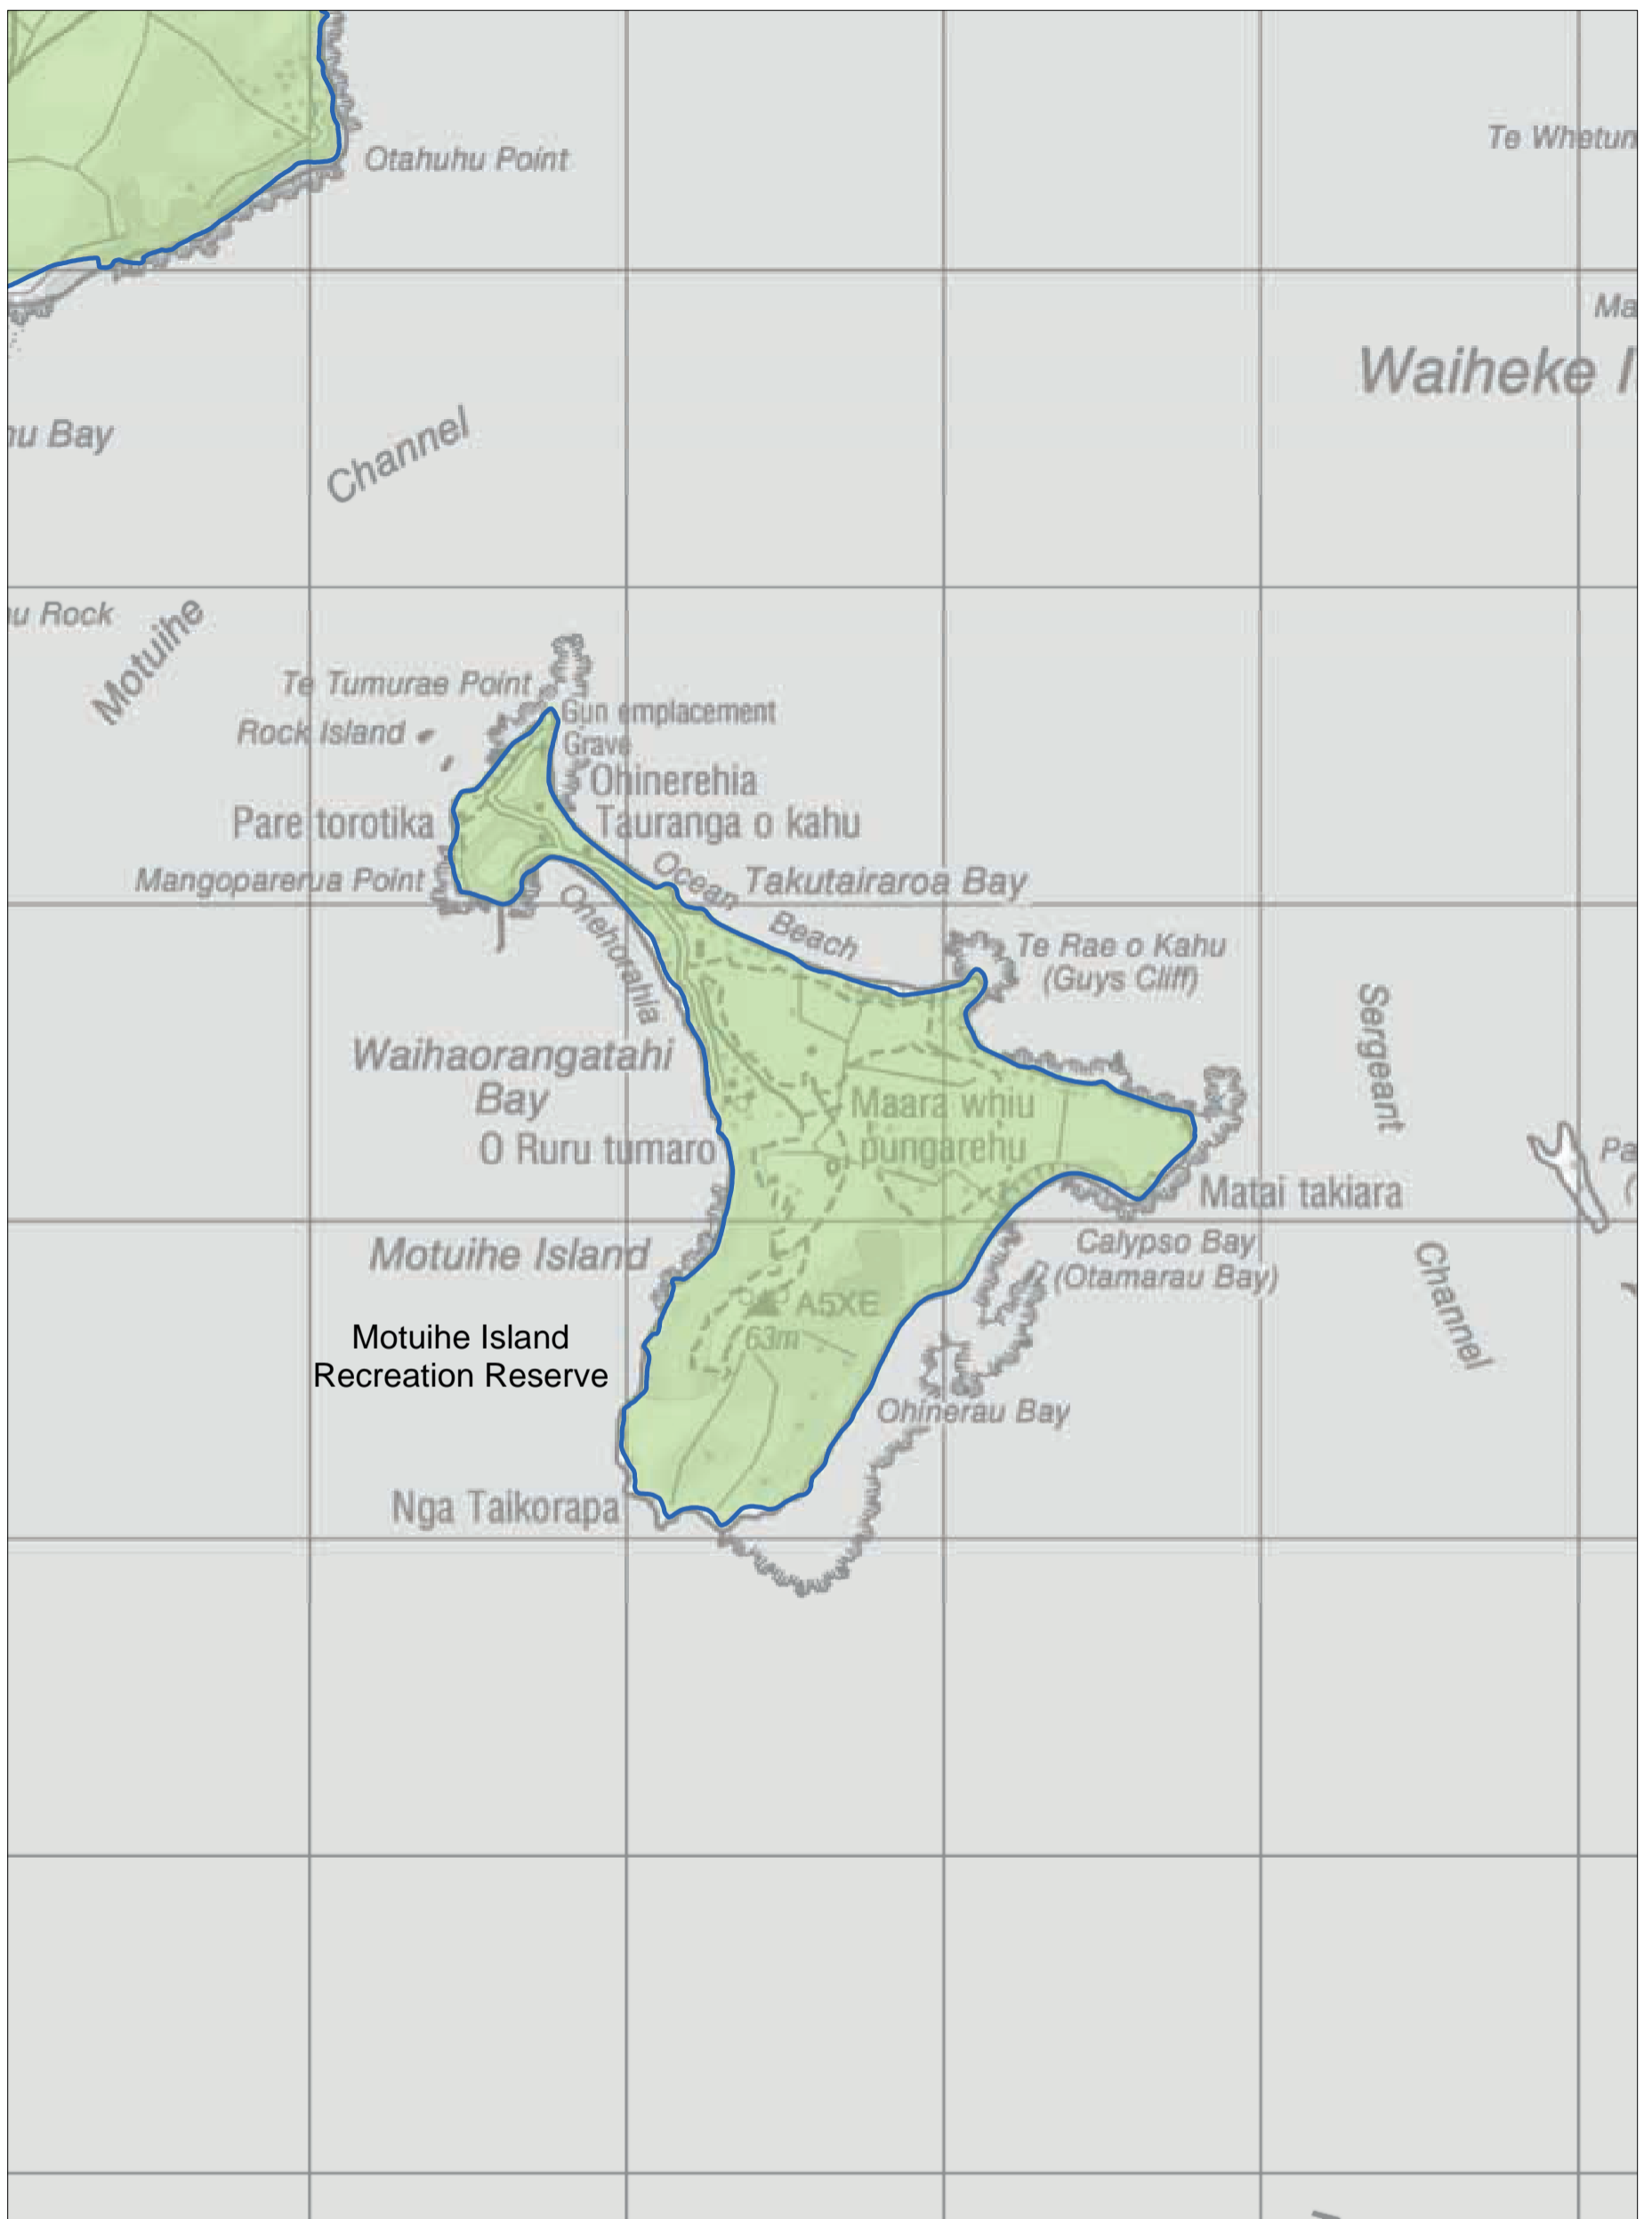

Map 7 Places overview

Conservation Management Strategy
Auckland

Map 7.1 Marine Reserves Place - Kermadec Islands Marine Reserve

Conservation Management Strategy
Auckland

Map 7.2 Marine Reserves Place - Long Bay - Okura Marine Reserve

Map 7.10 Great Barrier Island (Aotea Island) Place

Conservation Management Strategy
Auckland

Map 7.11 Kaipara Harbour-Te Arai/Pakiri Place
 Conservation Management Strategy
 Auckland

Map 7.12 Kawau Island Place
 Conservation Management Strategy
 Auckland

Map 7.13 Motuora Island Place
Conservation Management Strategy
Auckland

Map 7.14 Tiritiri Matangi Island Place

Conservation Management Strategy
Auckland

Map 7.15 Motutapu and Rangitoto Islands Place
 Conservation Management Strategy
 Auckland

Map 7.16 Motuihe Island / Te Motu-a-Ihenga Place

Conservation Management Strategy
Auckland

Map 7.17 Browns Island (Motukorea) Place

Conservation Management Strategy
Auckland

Map 7.18 Coastal Defence Historic Reserves Place - Maungauika/North Head Historic Reserve