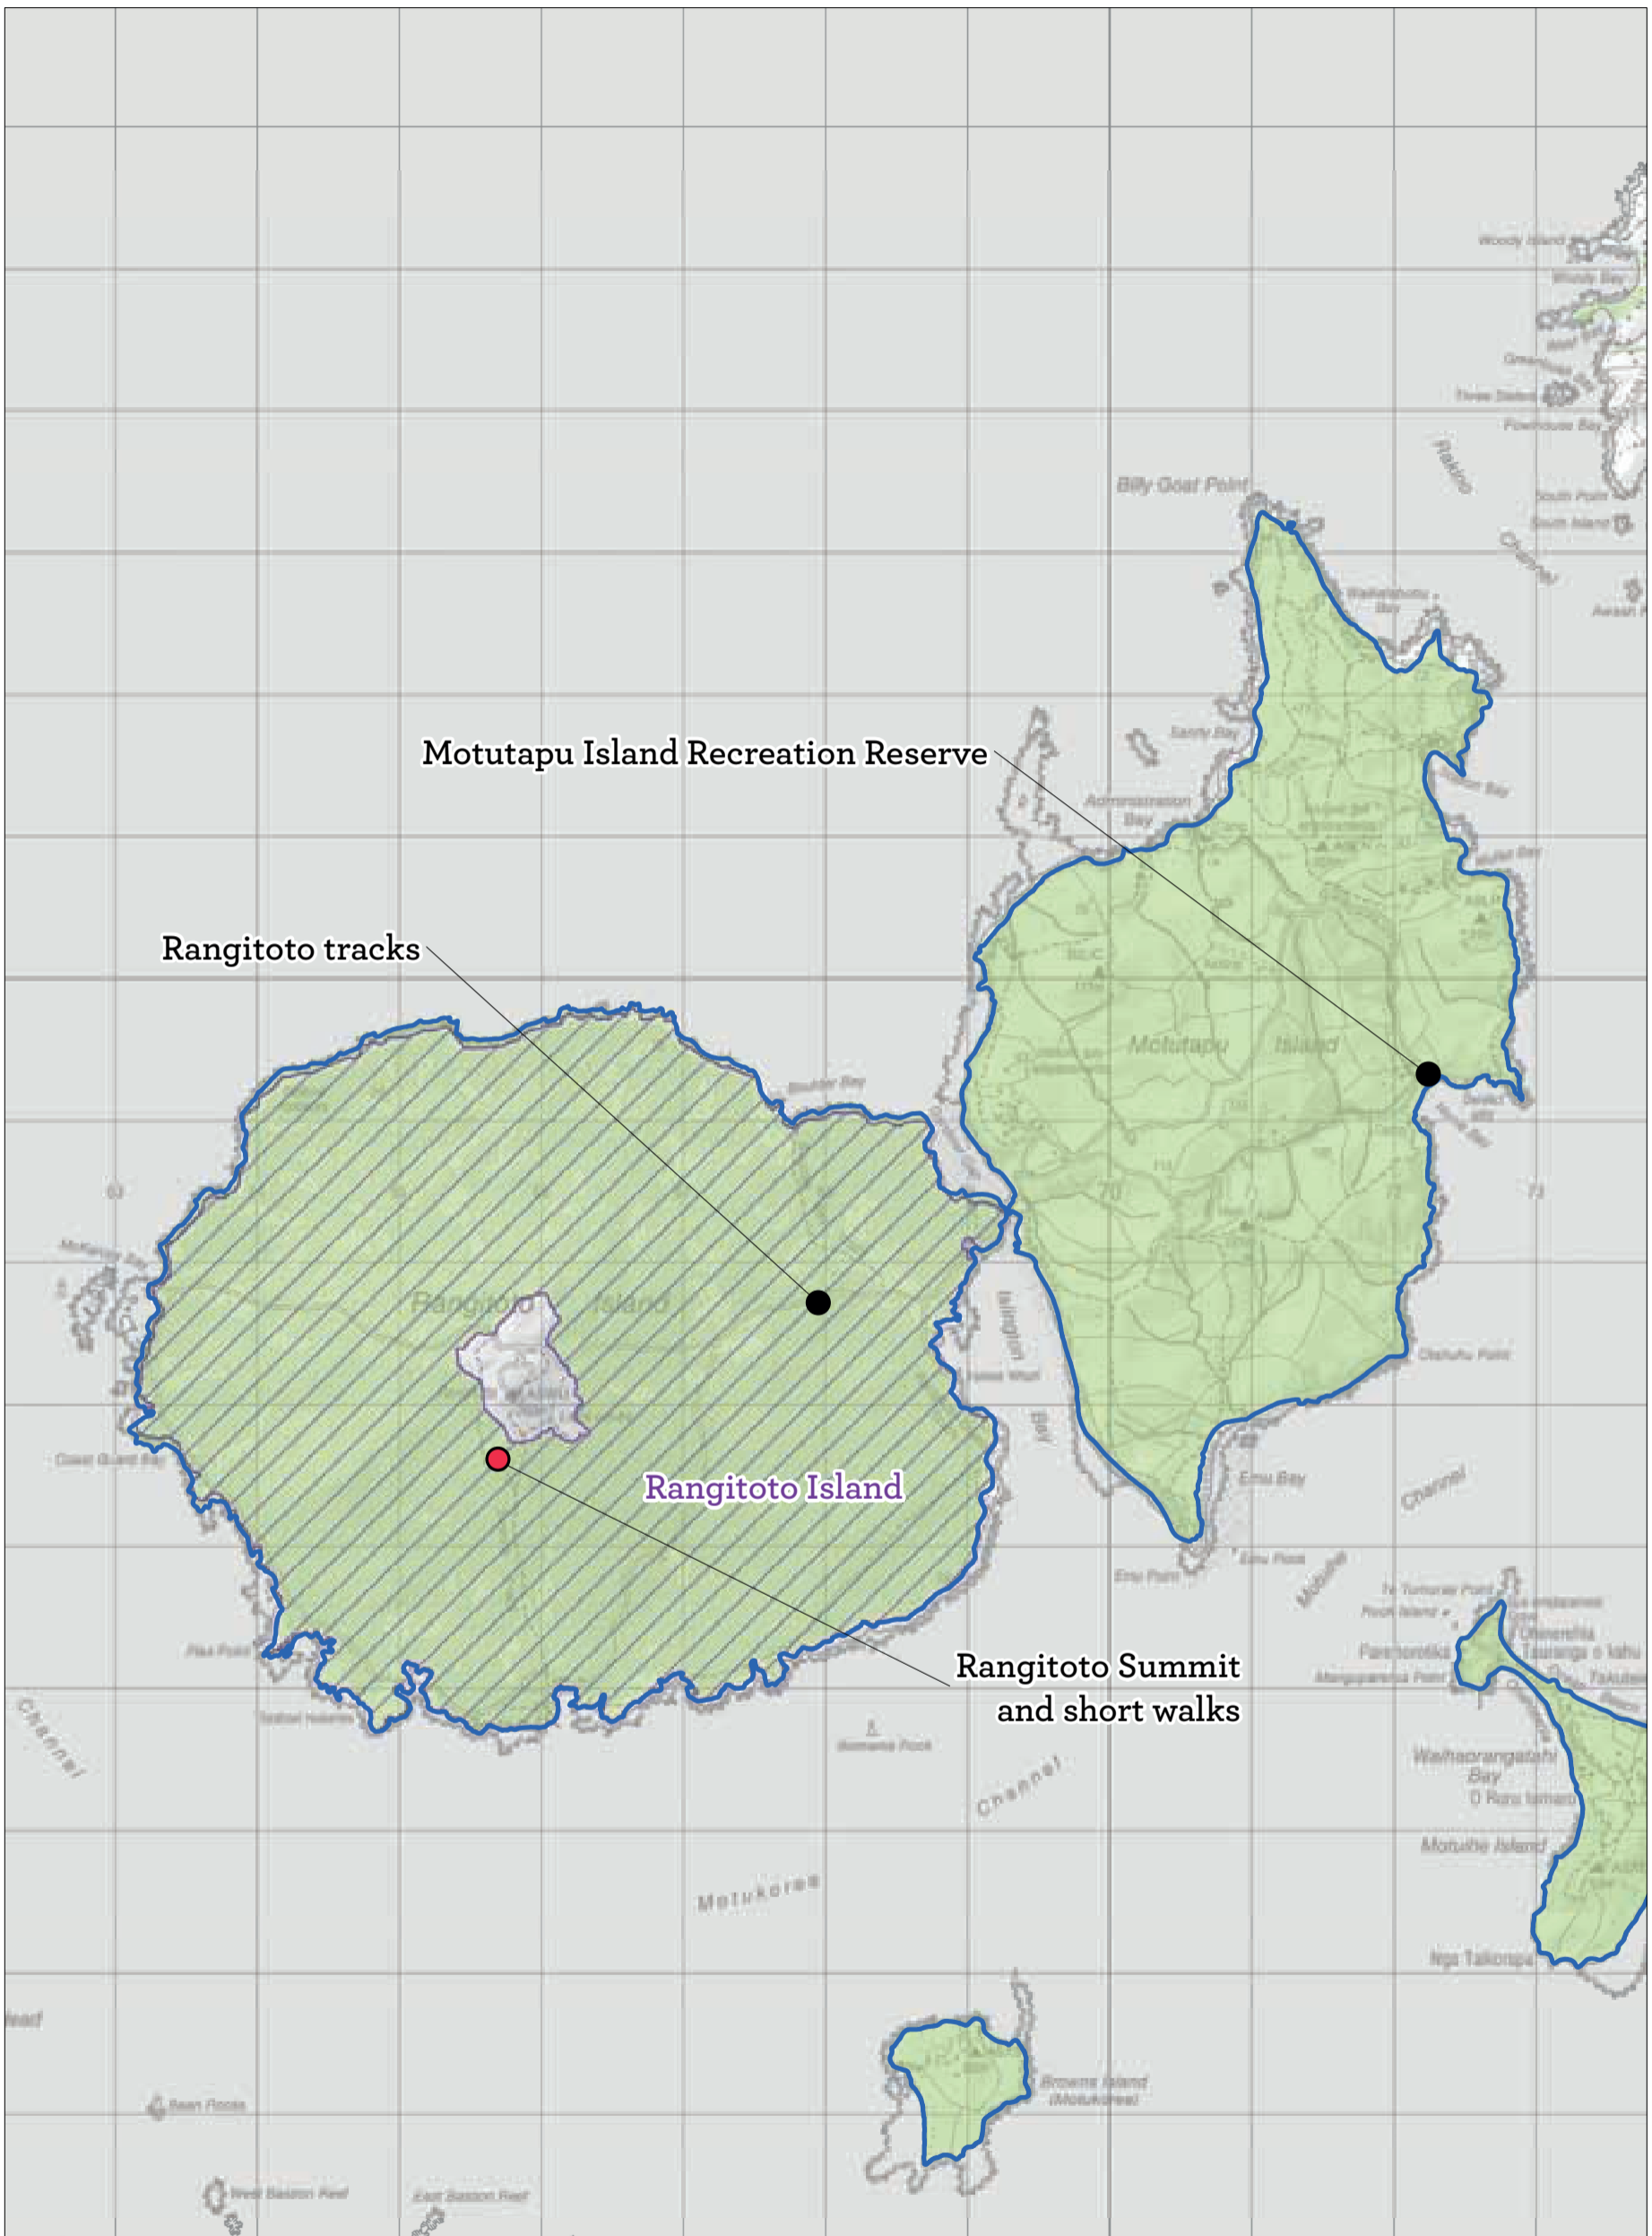

Map 7.13 Motuora Island Place
Conservation Management Strategy
Auckland

Map 7.14 Tiritiri Matangi Island Place

Conservation Management Strategy
Auckland

Map 7.15 Motutapu and Rangitoto Islands Place
 Conservation Management Strategy
 Auckland

Map 7.16 Motuihe Island / Te Motu-a-Ihenga Place

Conservation Management Strategy
Auckland

Map 7.17 Browns Island (Motukorea) Place

Conservation Management Strategy
Auckland

Map 7.18 Coastal Defence Historic Reserves Place - Maungauika/North Head Historic Reserve