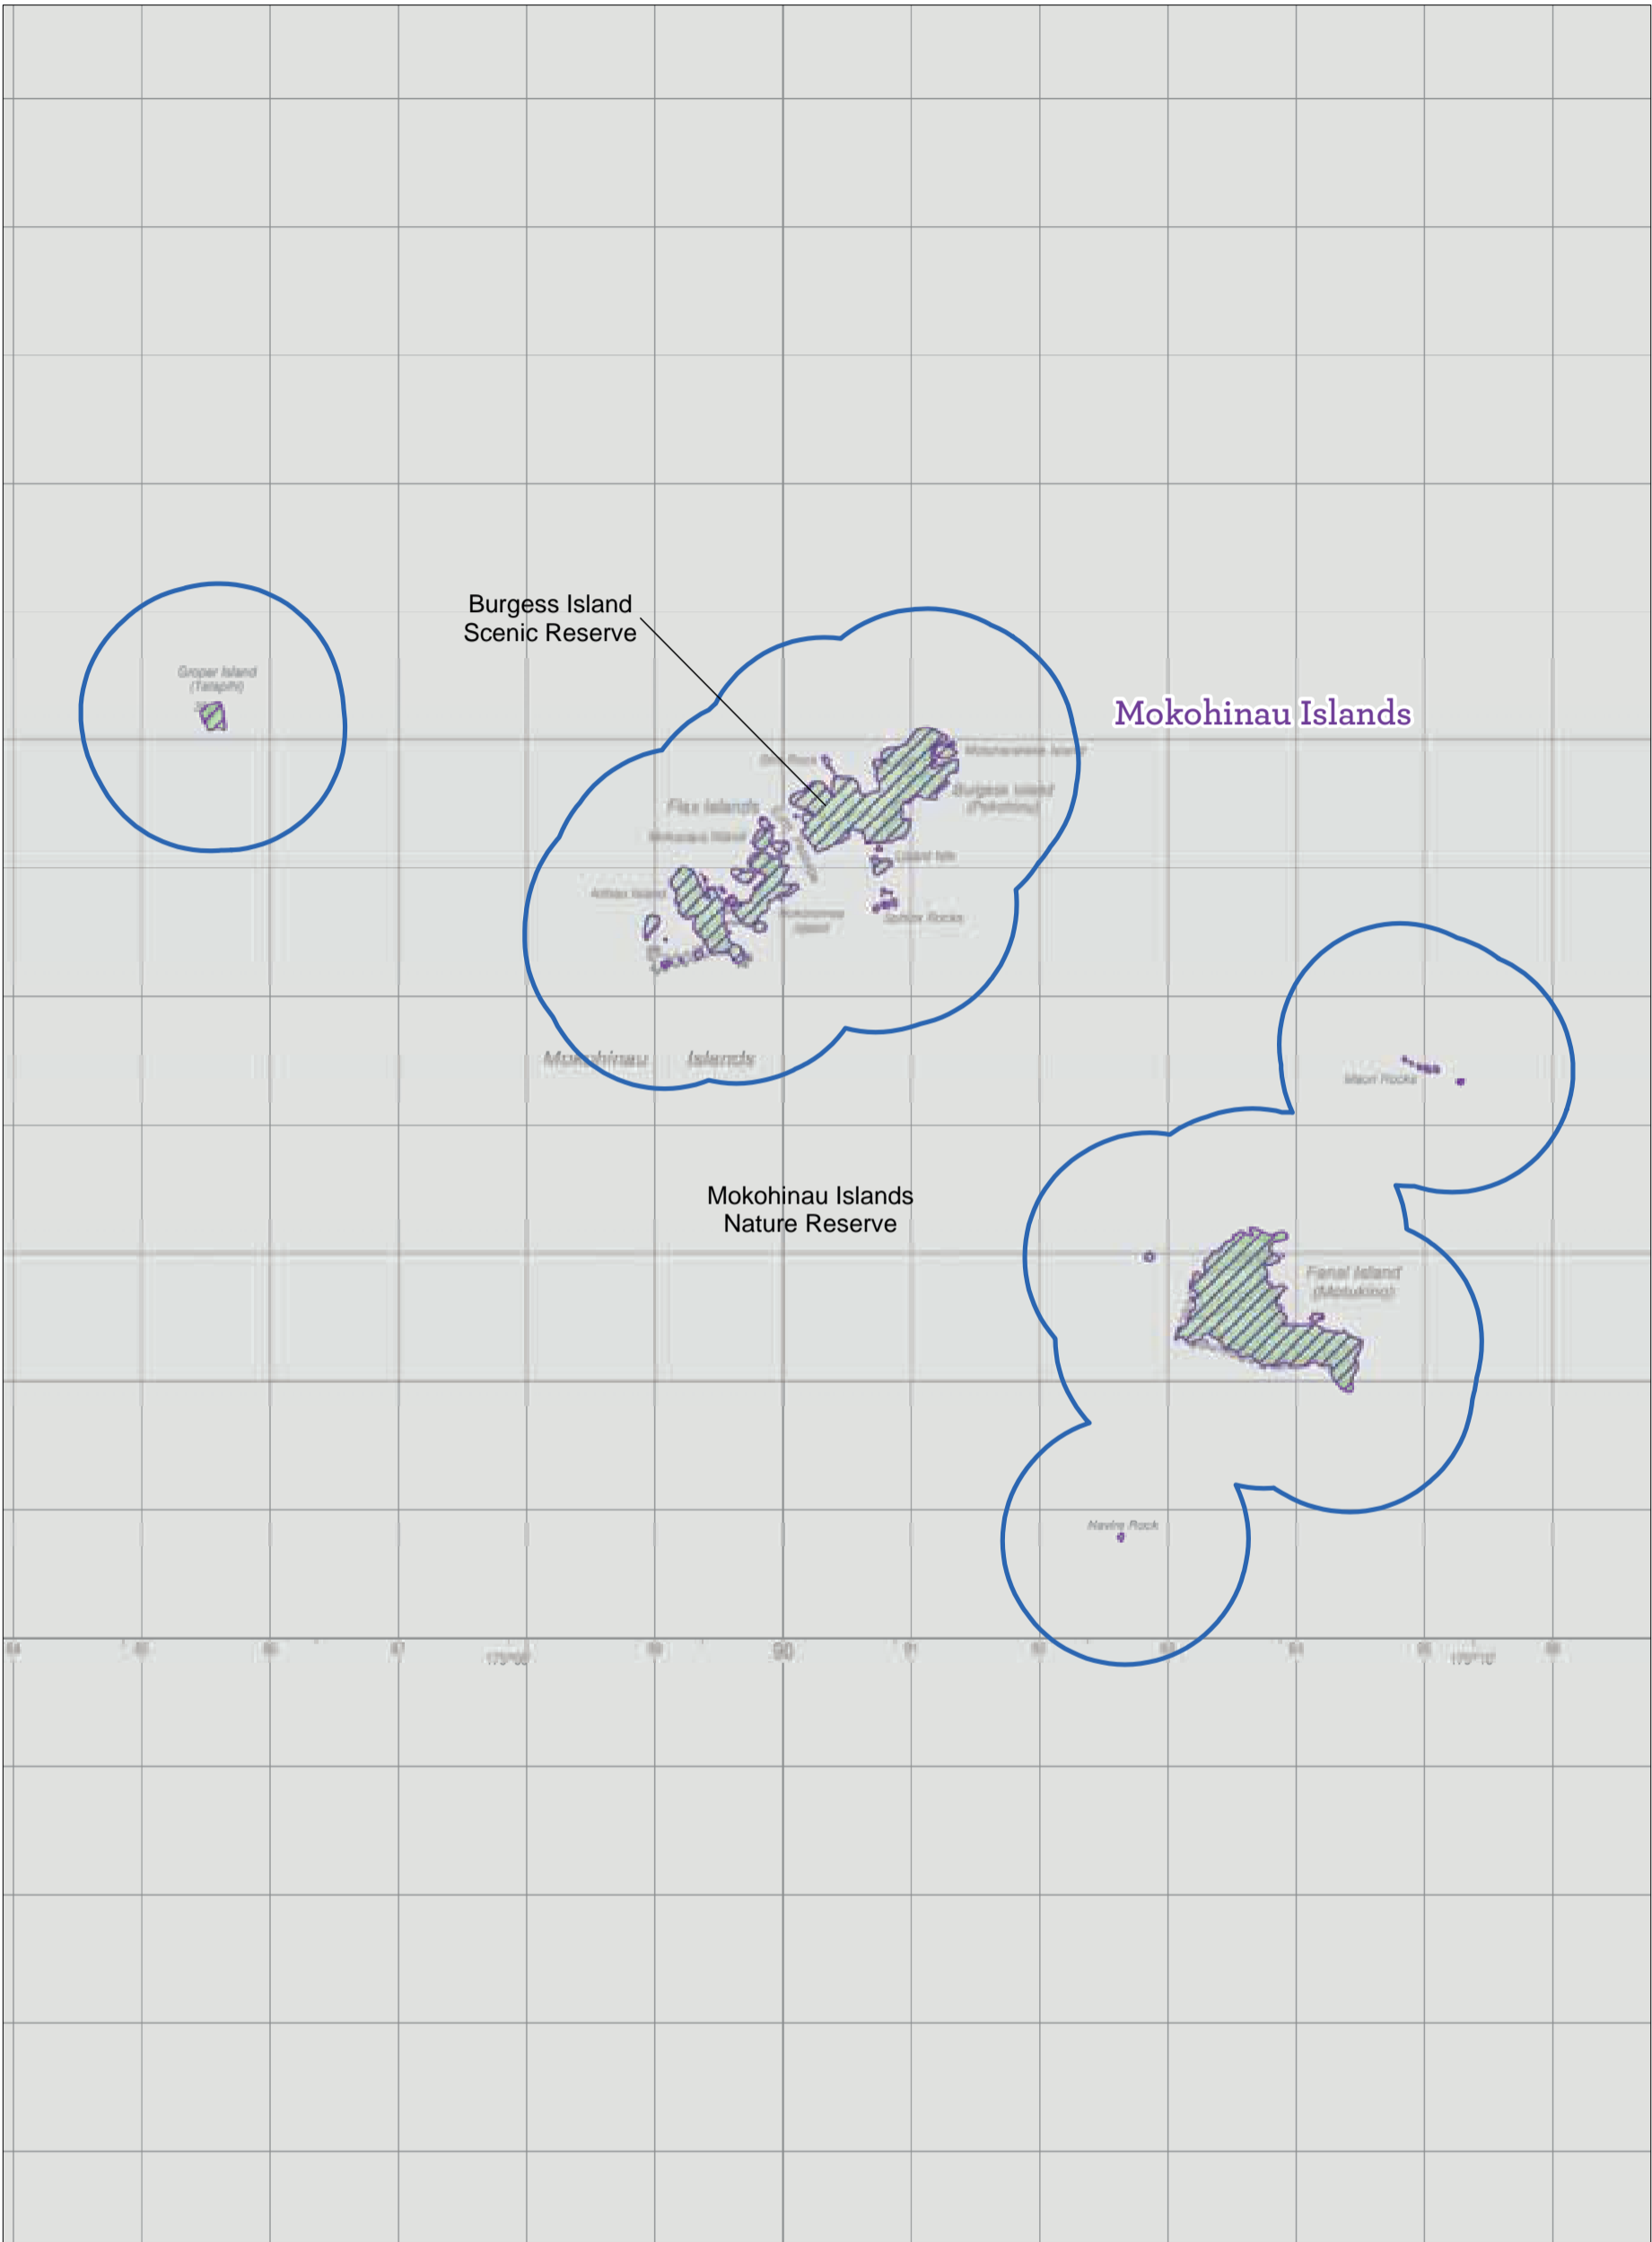

Map 7.7 Te Hauturu-o-Toi/Little Barrier Island Place
 Conservation Management Strategy
 Auckland

Map 7.8 Kermadec Islands Place

Conservation Management Strategy
Auckland

Map 7.9 Mokohinau Islands Place
 Conservation Management Strategy
 Auckland

Map 7.10 Great Barrier Island (Aotea Island) Place

Conservation Management Strategy
Auckland

Map 7.11 Kaipara Harbour-Te Arai/Pakiri Place
 Conservation Management Strategy
 Auckland

Map 7.12 Kawau Island Place
 Conservation Management Strategy
 Auckland

Map 7.13 Motuora Island Place
Conservation Management Strategy
Auckland

Map 7.14 Tiritiri Matangi Island Place

Conservation Management Strategy
Auckland

Map 7.15 Motutapu and Rangitoto Islands Place
 Conservation Management Strategy
 Auckland