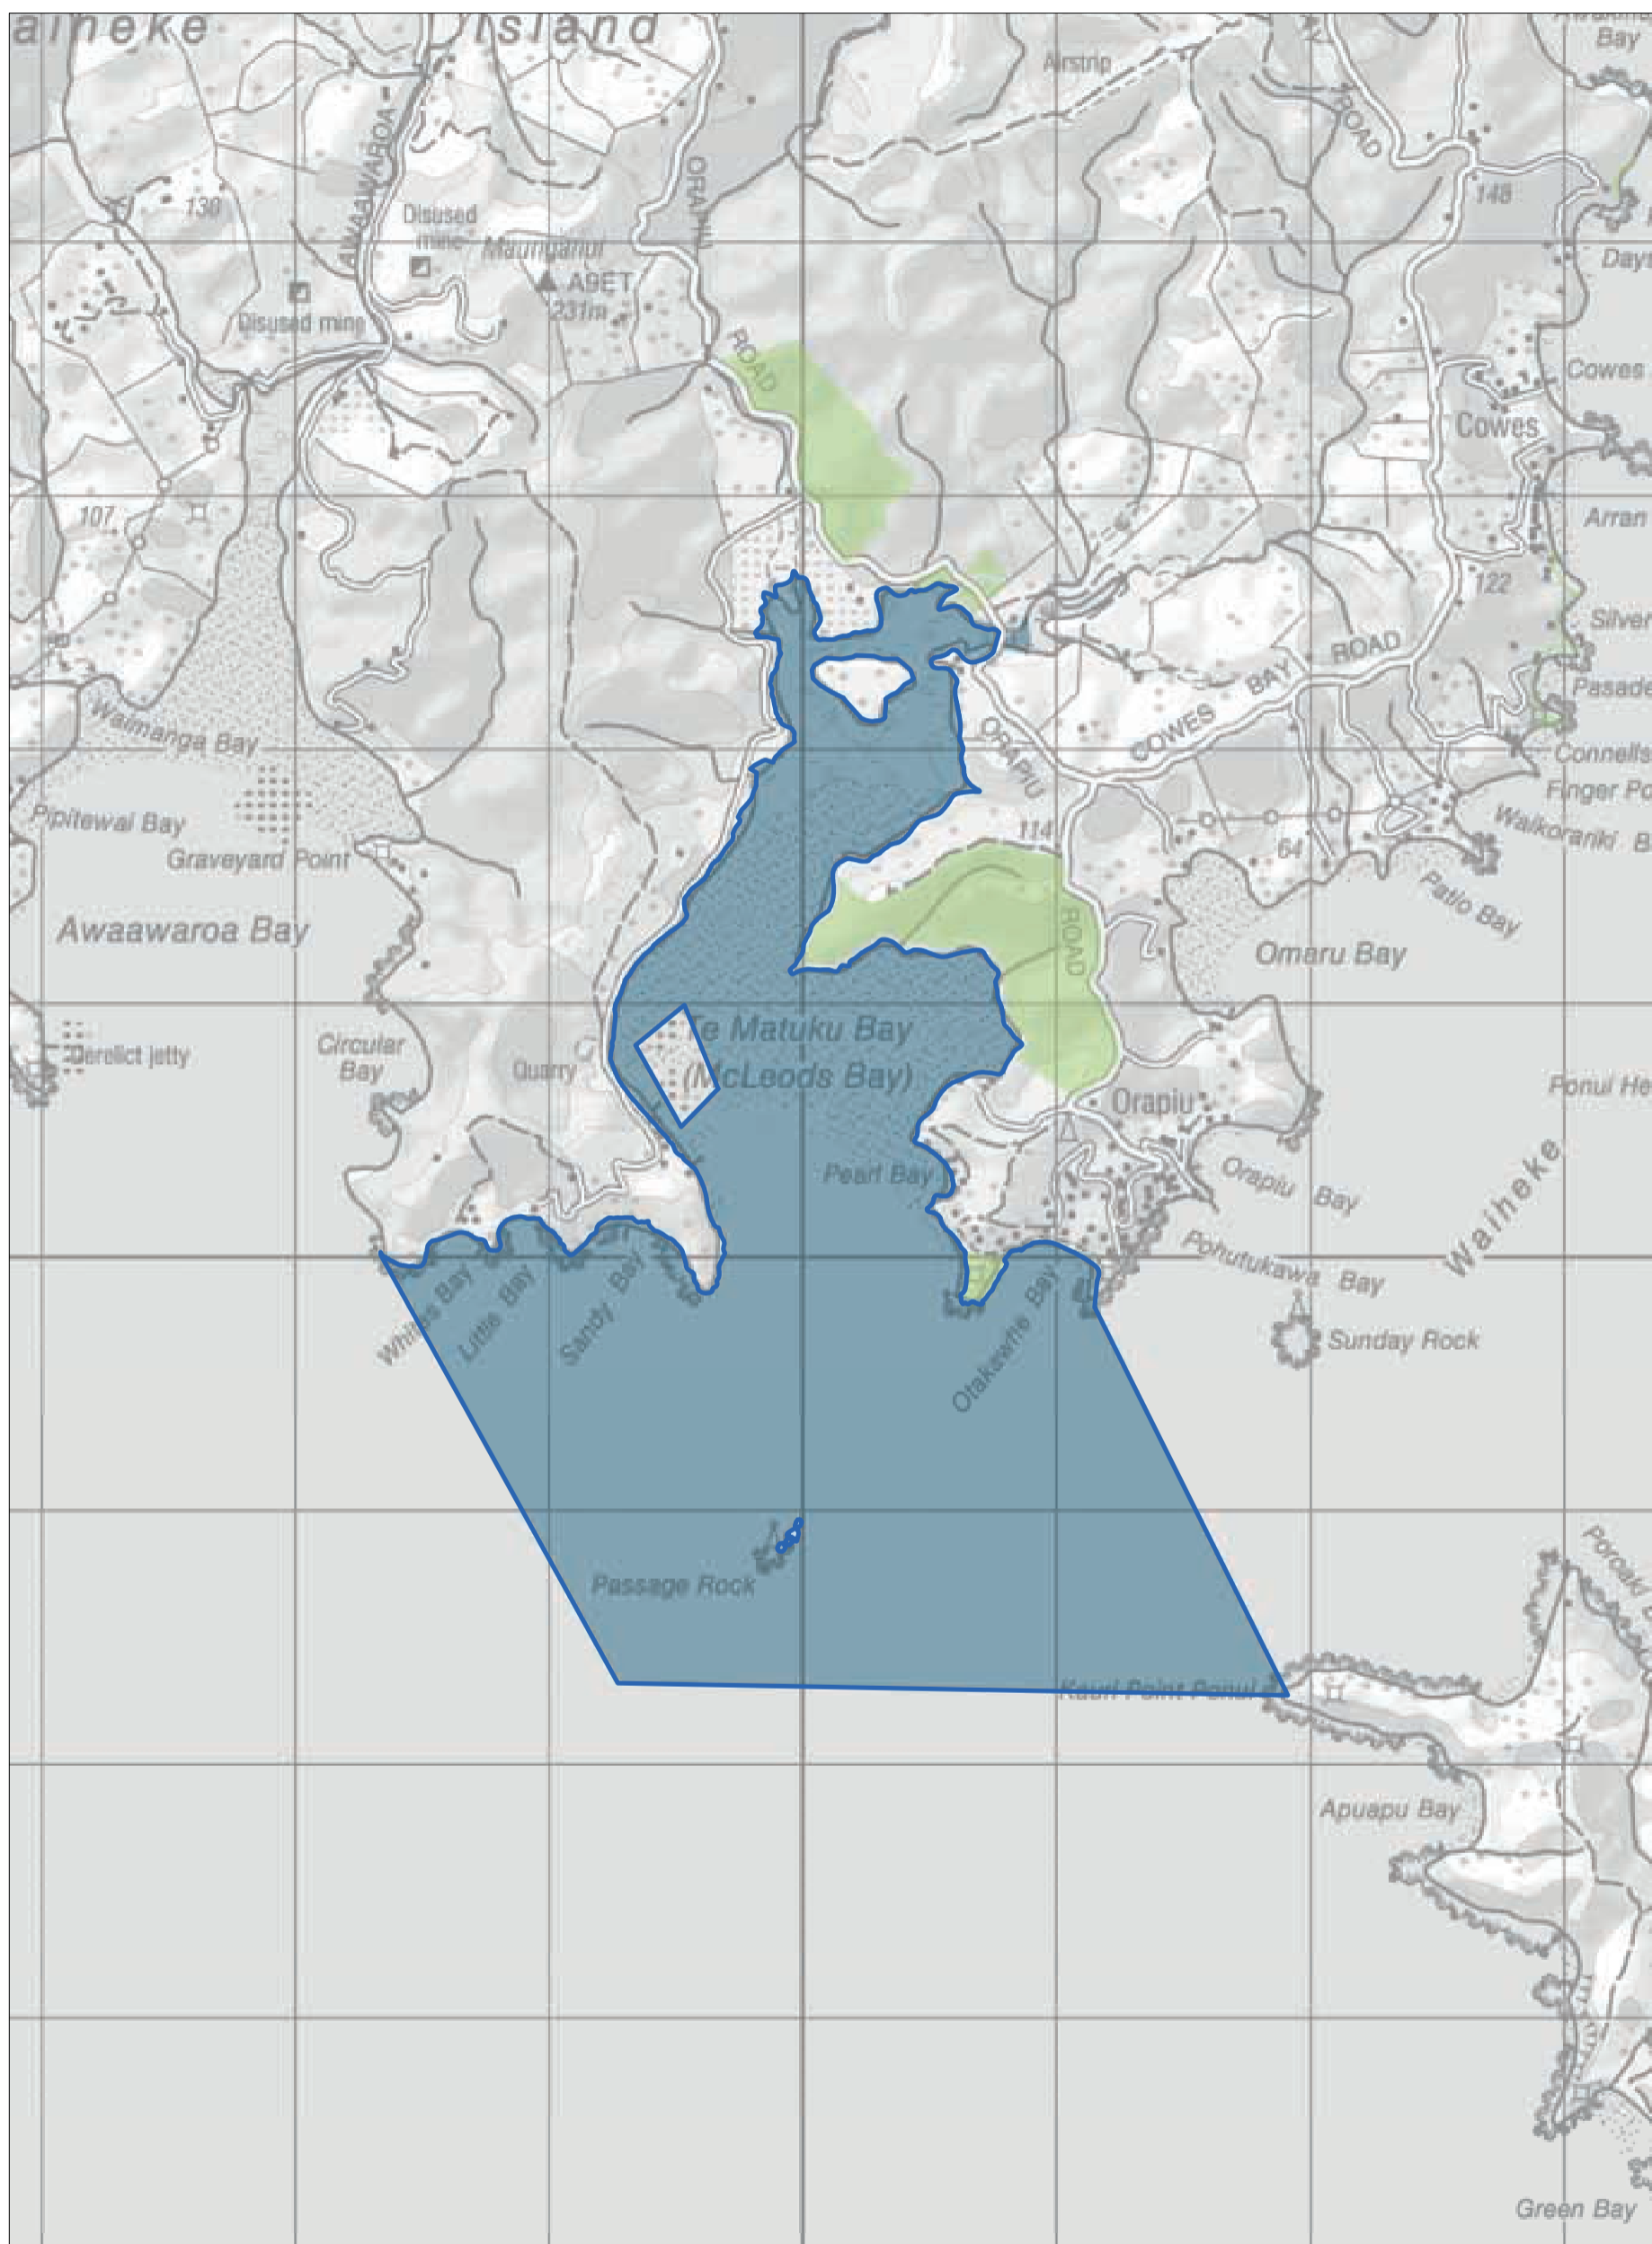

Map 7.4 Marine Reserves Place - Tāwharanui Marine Reserve

Conservation Management Strategy
Auckland