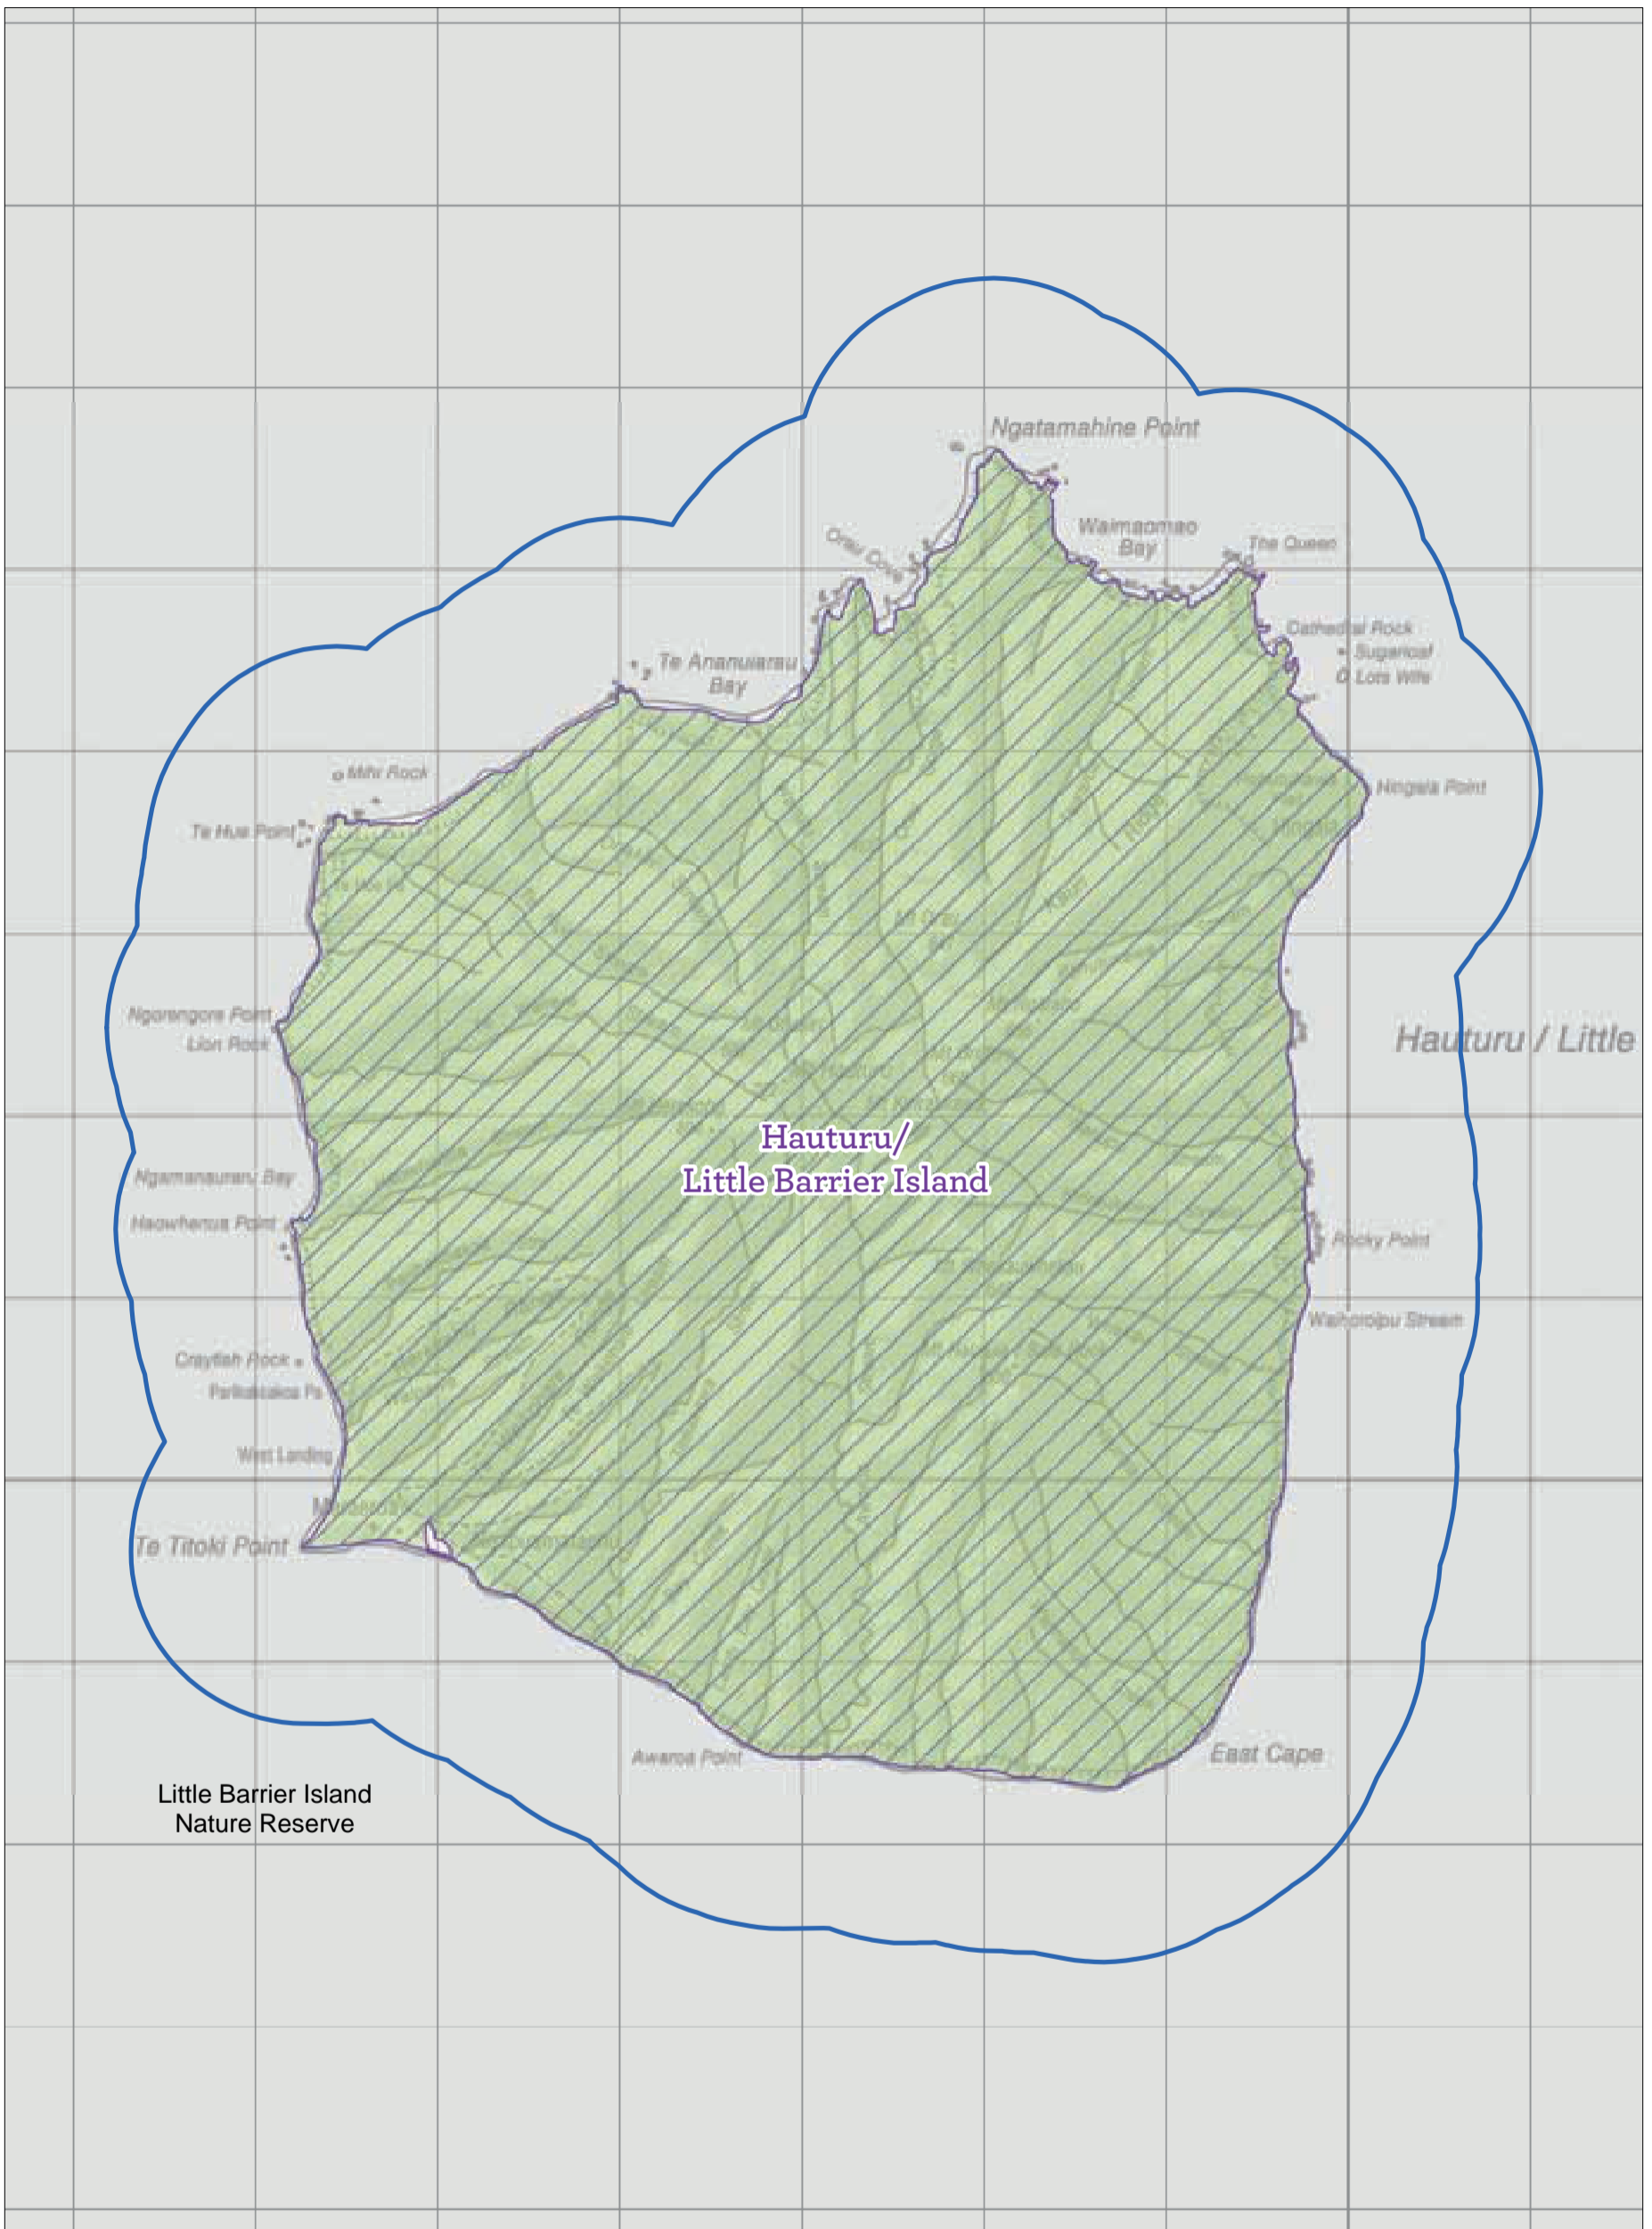

Map 7 Places overview

Conservation Management Strategy
Auckland

Map 7.1 Marine Reserves Place - Kermadec Islands Marine Reserve

Conservation Management Strategy
Auckland

Map 7.2 Marine Reserves Place - Long Bay - Okura Marine Reserve

Conservation Management Strategy
Auckland

Map 7.5 Marine Reserves Place - Te Matuku Marine Reserve

Conservation Management Strategy
Auckland

Map 7.6 Leigh Reserves Complex (Wakatūwhenua) Place

Conservation Management Strategy
Auckland

Map 7.7 Te Hauturu-o-Toi/Little Barrier Island Place
 Conservation Management Strategy
 Auckland

Map 7.8 Kermadec Islands Place

Conservation Management Strategy
Auckland

Map 7.9 Mokohinau Islands Place
 Conservation Management Strategy
 Auckland