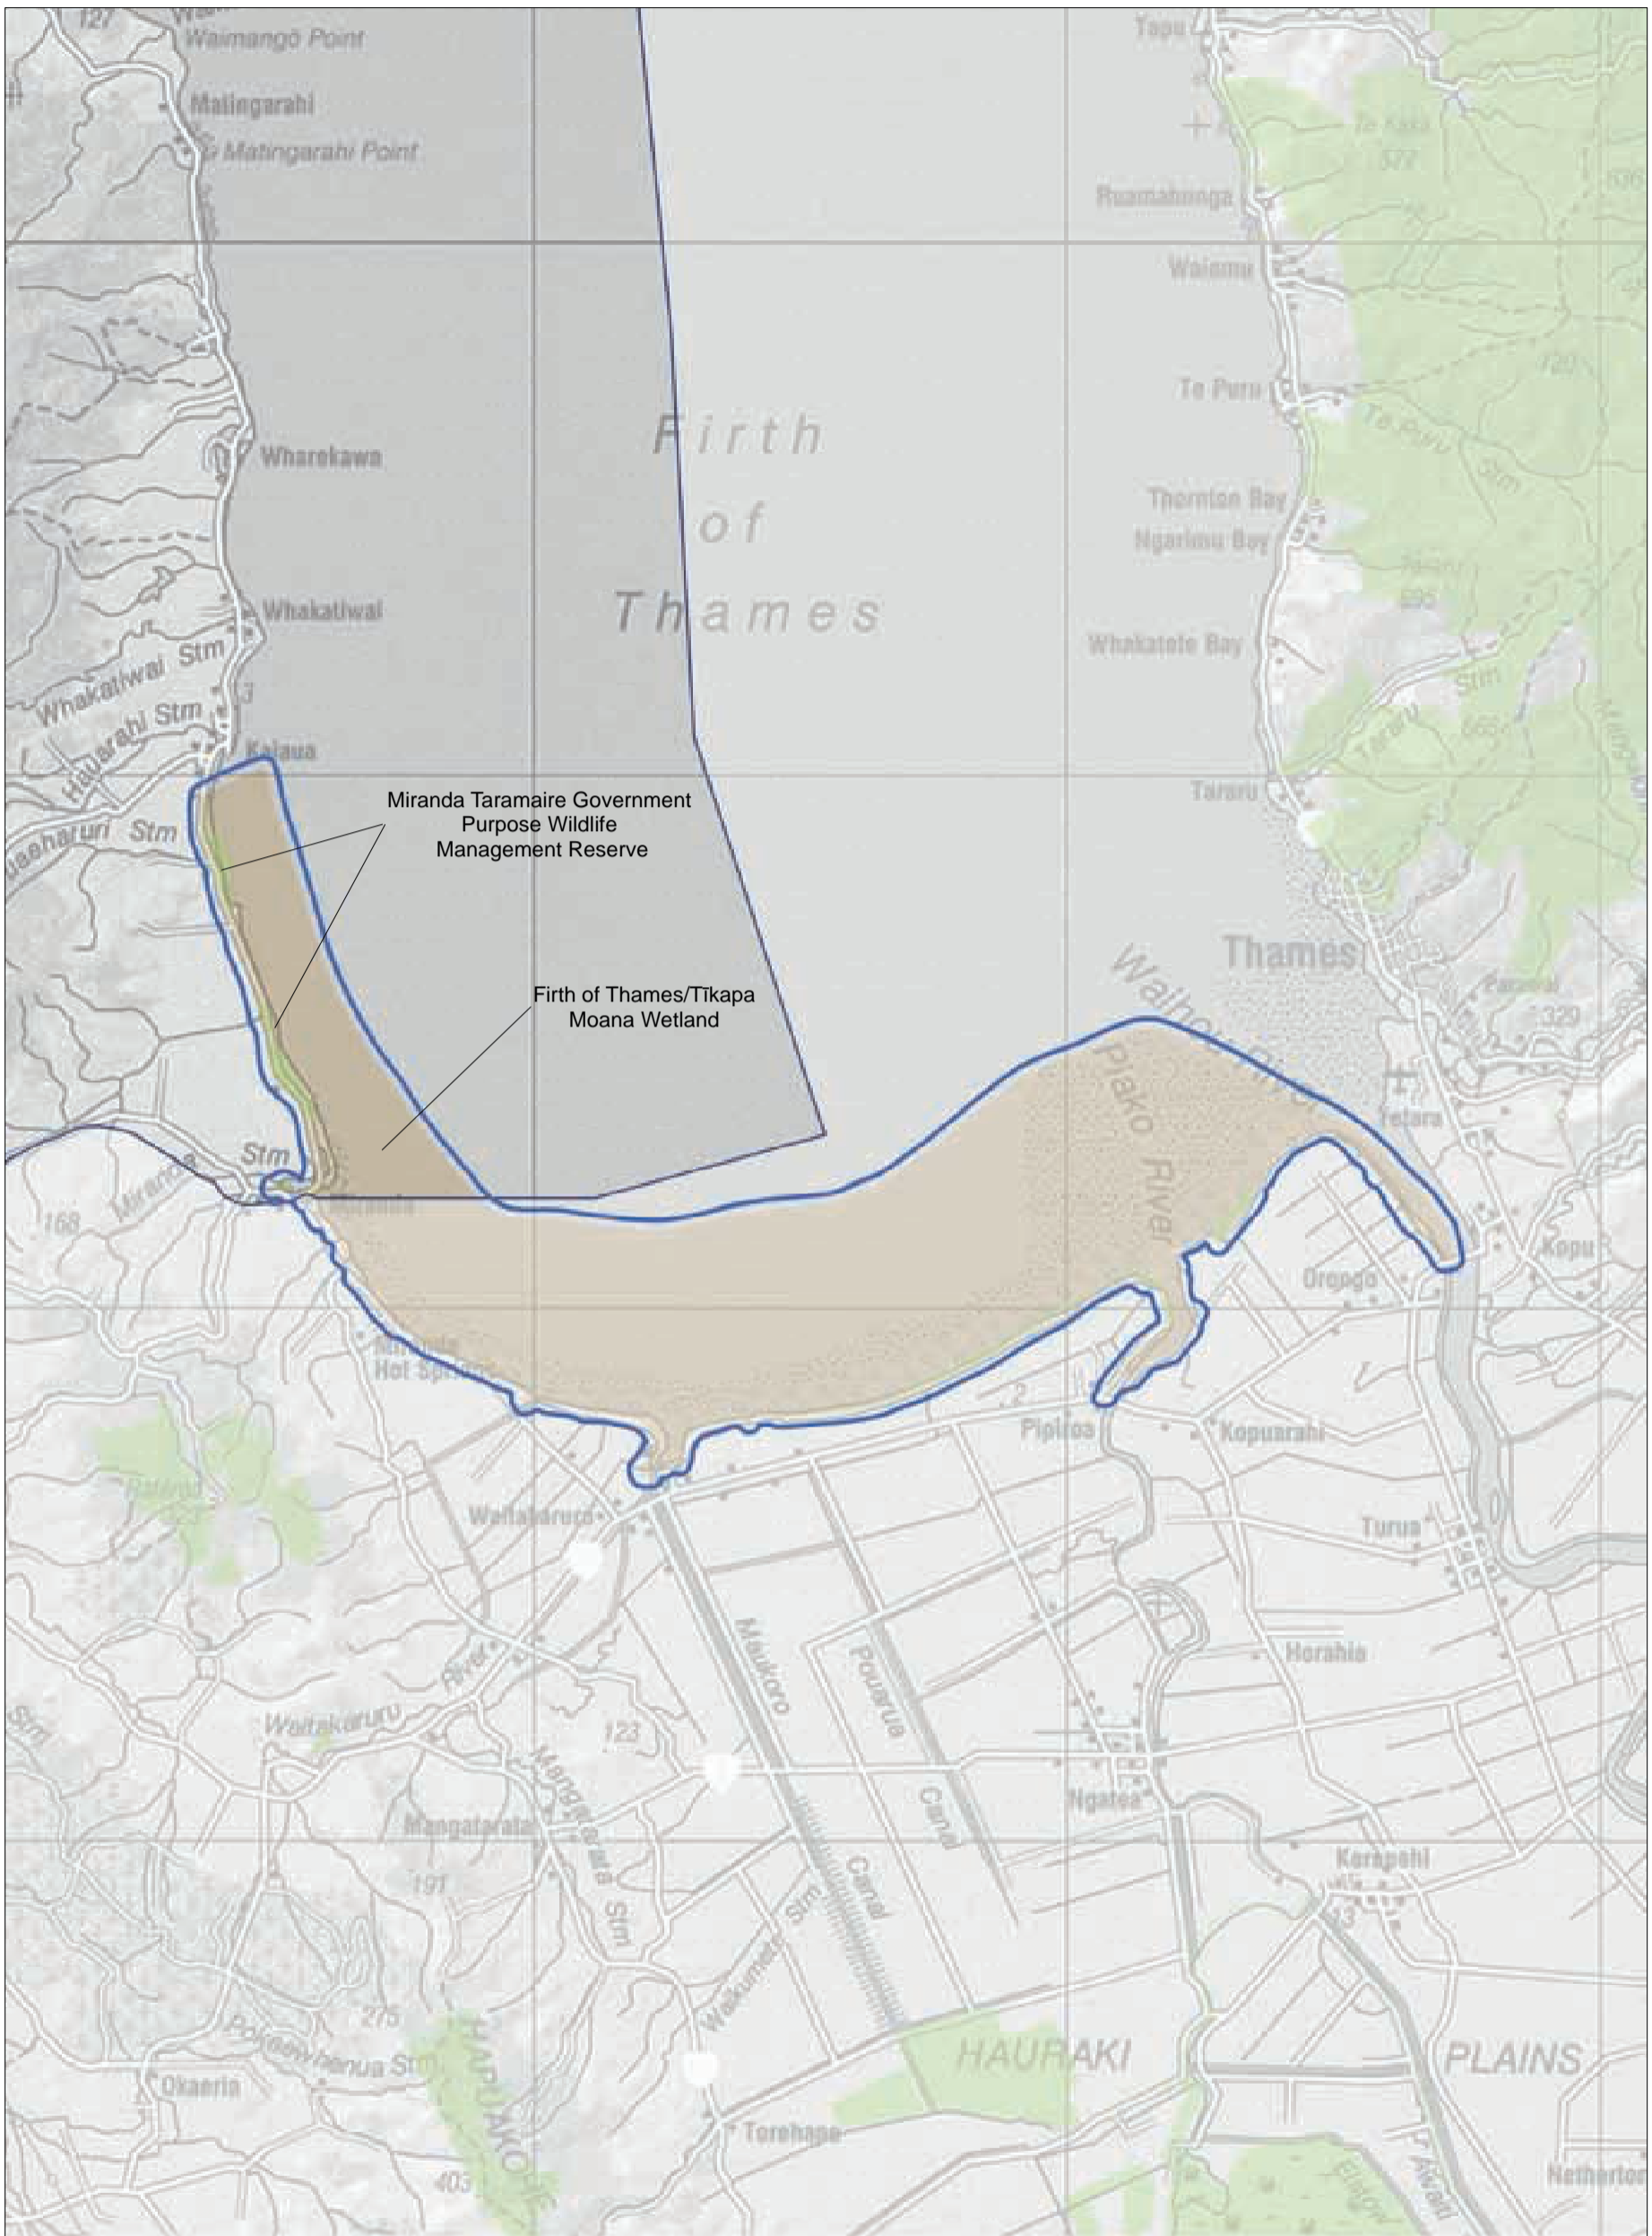

Conservation Management Strategy
Auckland

Map 7.19 Coastal Defence Historic Reserves Place - Stony Batter

Conservation Management Strategy
Auckland

Map 7.20 Firth of Thames/Tikapa Moana Wetland Place

Conservation Management Strategy
Auckland