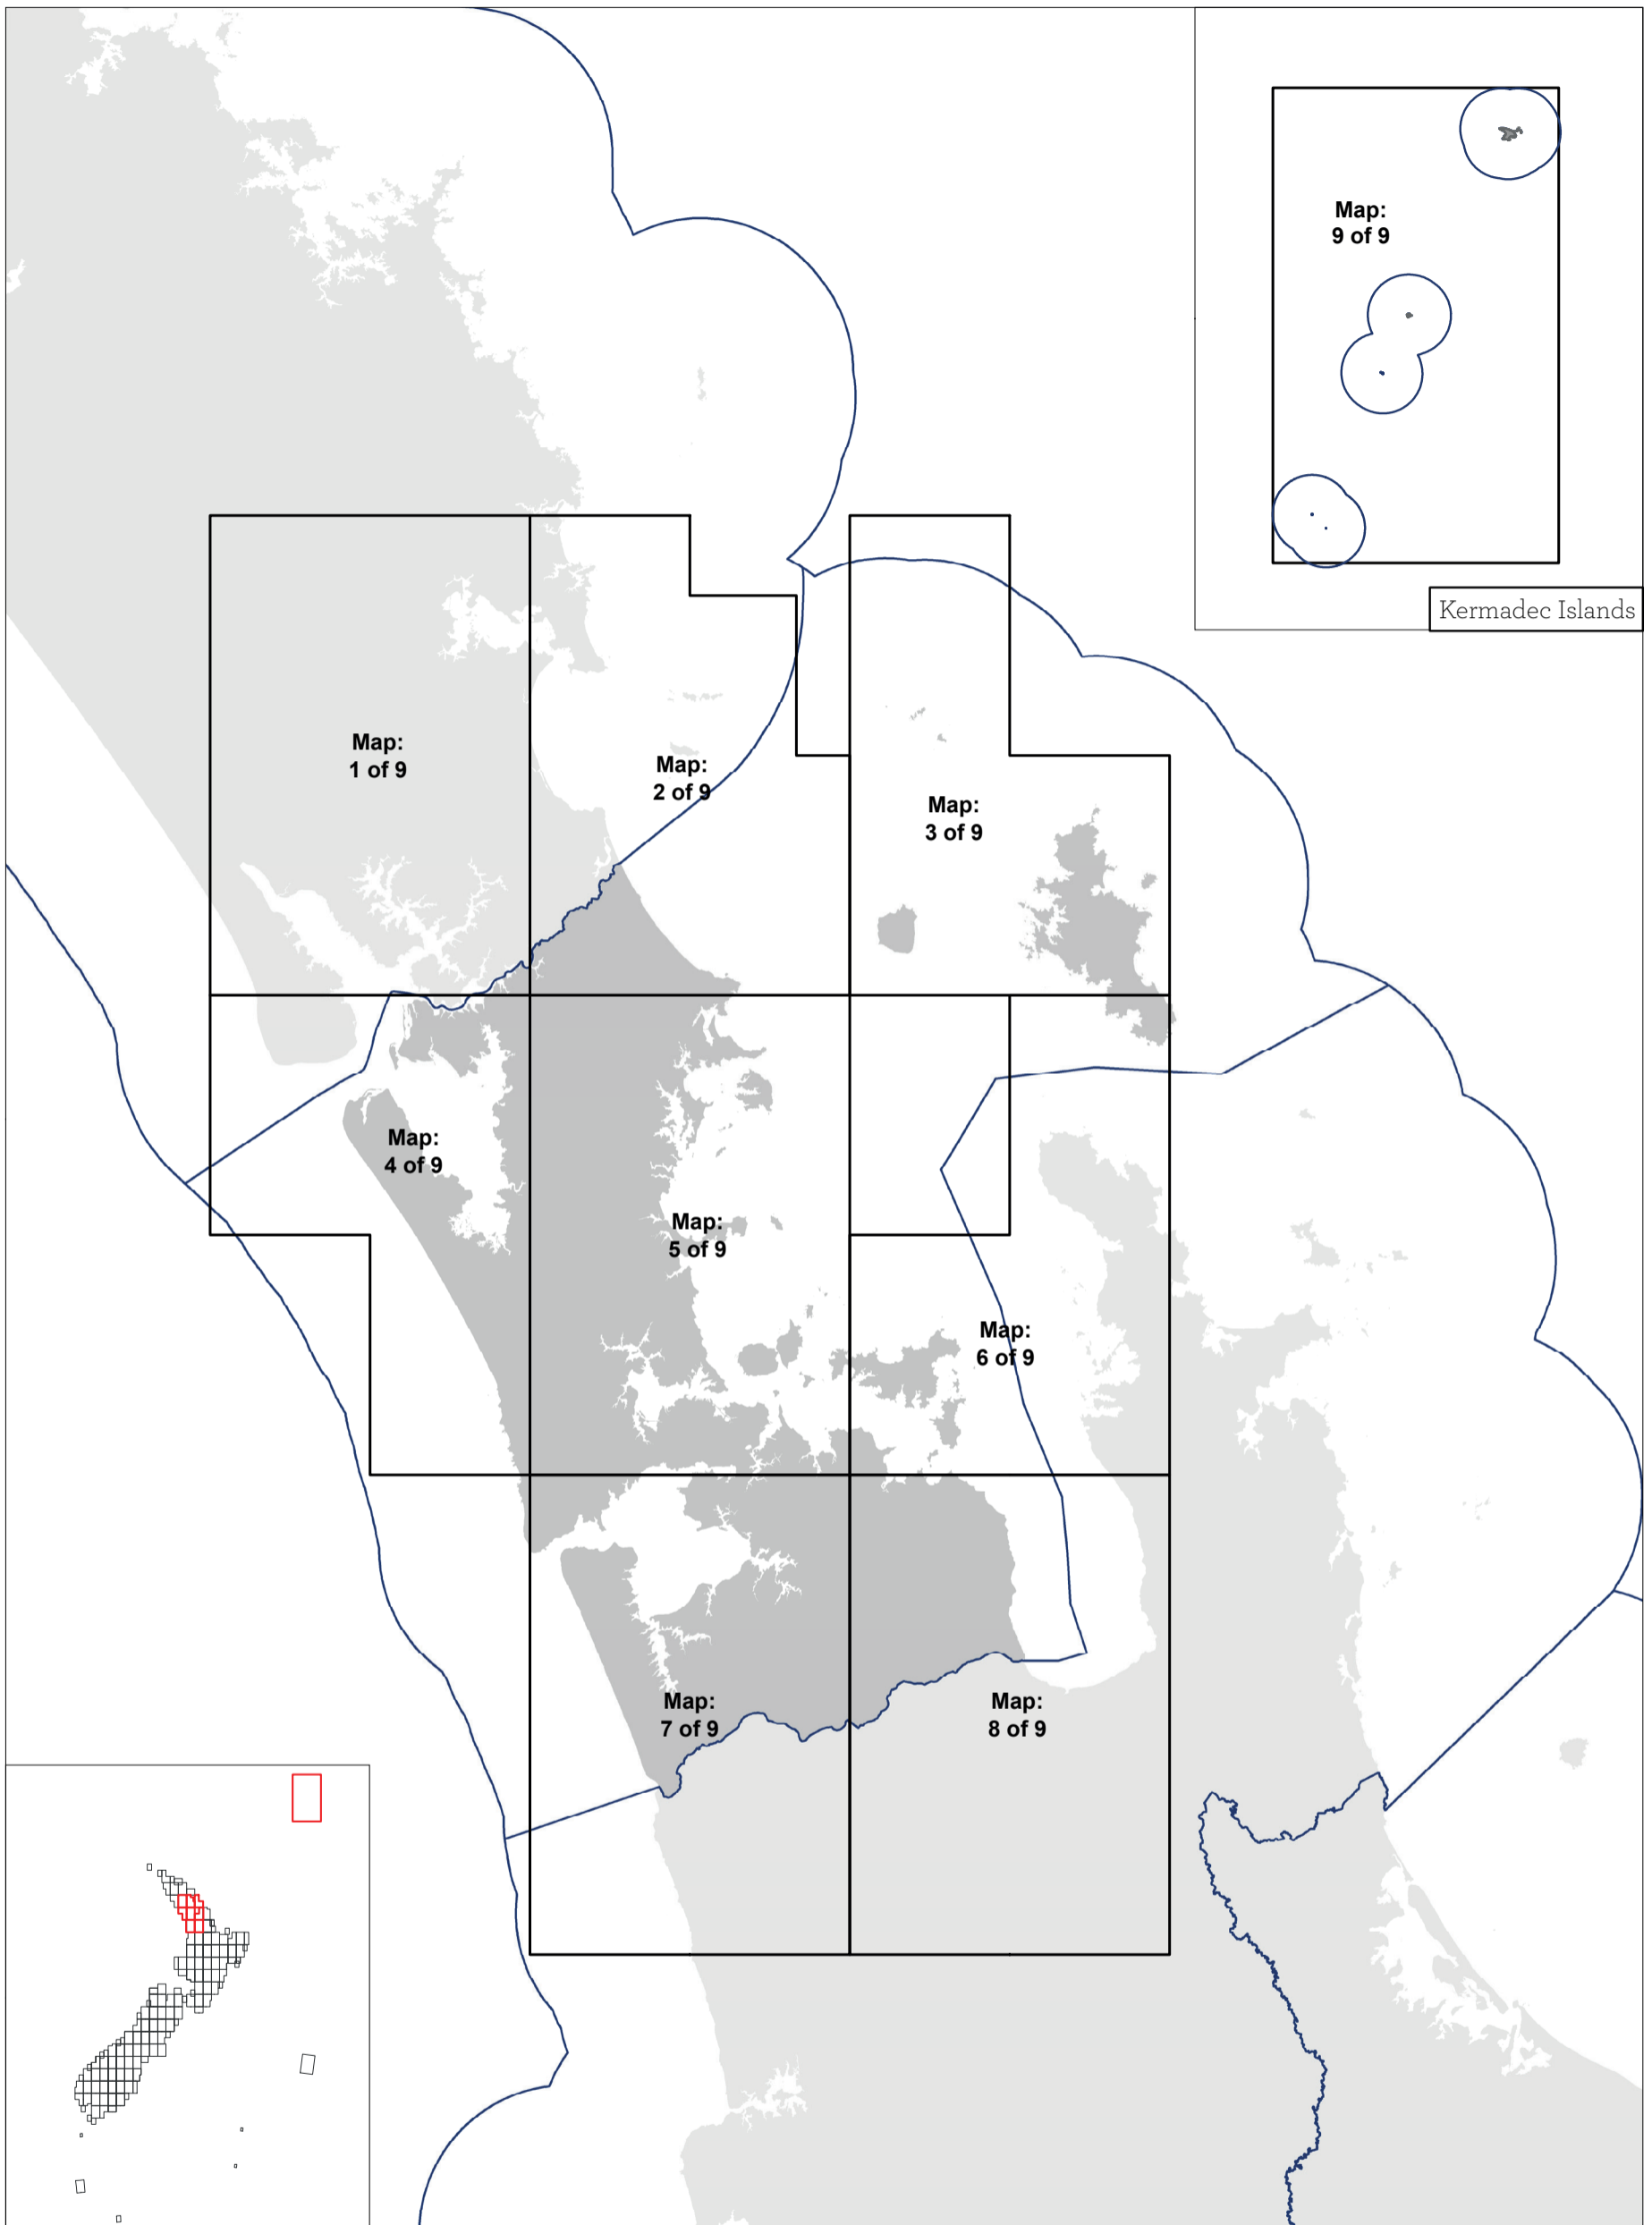

Map 7.16 Motuihe Island / Te Motu-a-Ihenga Place

Conservation Management Strategy
Auckland

Map 7.17 Browns Island (Motukorea) Place

Conservation Management Strategy
Auckland

Map 7.18 Coastal Defence Historic Reserves Place - Maungauika/North Head Historic Reserve

Conservation Management Strategy
Auckland

Map 7.19 Coastal Defence Historic Reserves Place - Stony Batter

Conservation Management Strategy
Auckland

Map 7.20 Firth of Thames/Tikapa Moana Wetland Place

Conservation Management Strategy
Auckland