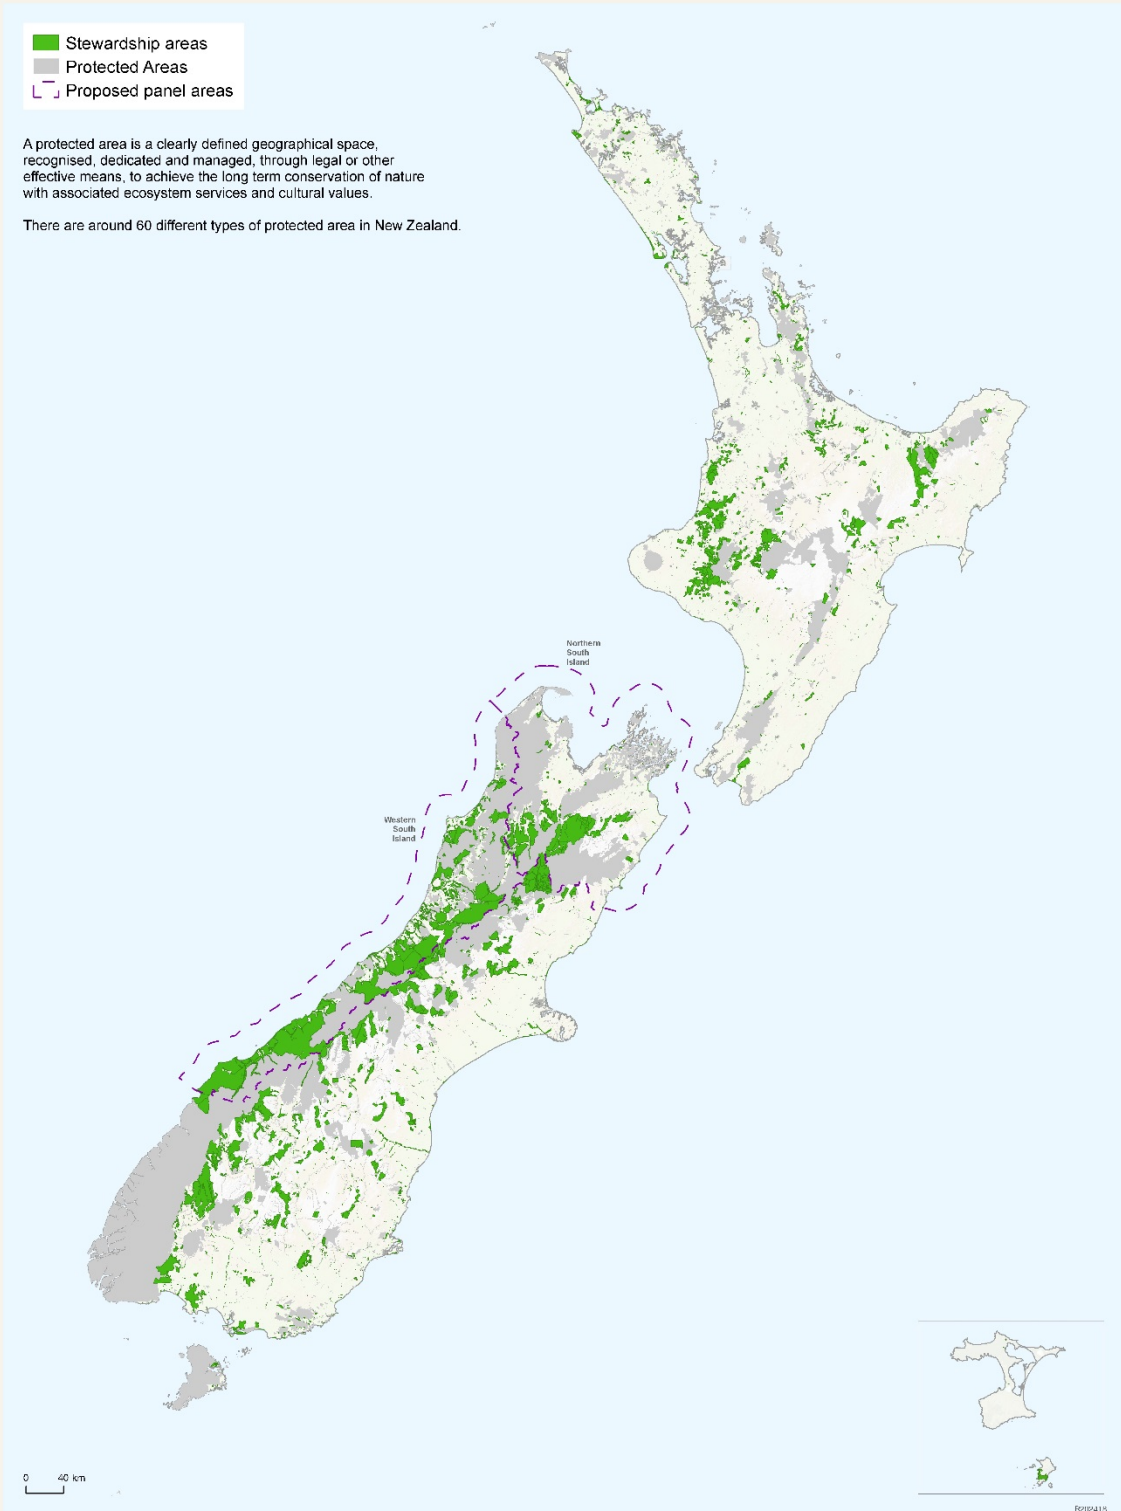

Appendix 1: Stewardship land areas

Stewardship Areas
Total: 2,432,085 ha

NZPD 2000 New Zealand Transverse Mercator
1:3,052,000
Crown Copyright Reserved
DOC, Spatial Services, 22/03/2021
New Zealand Government