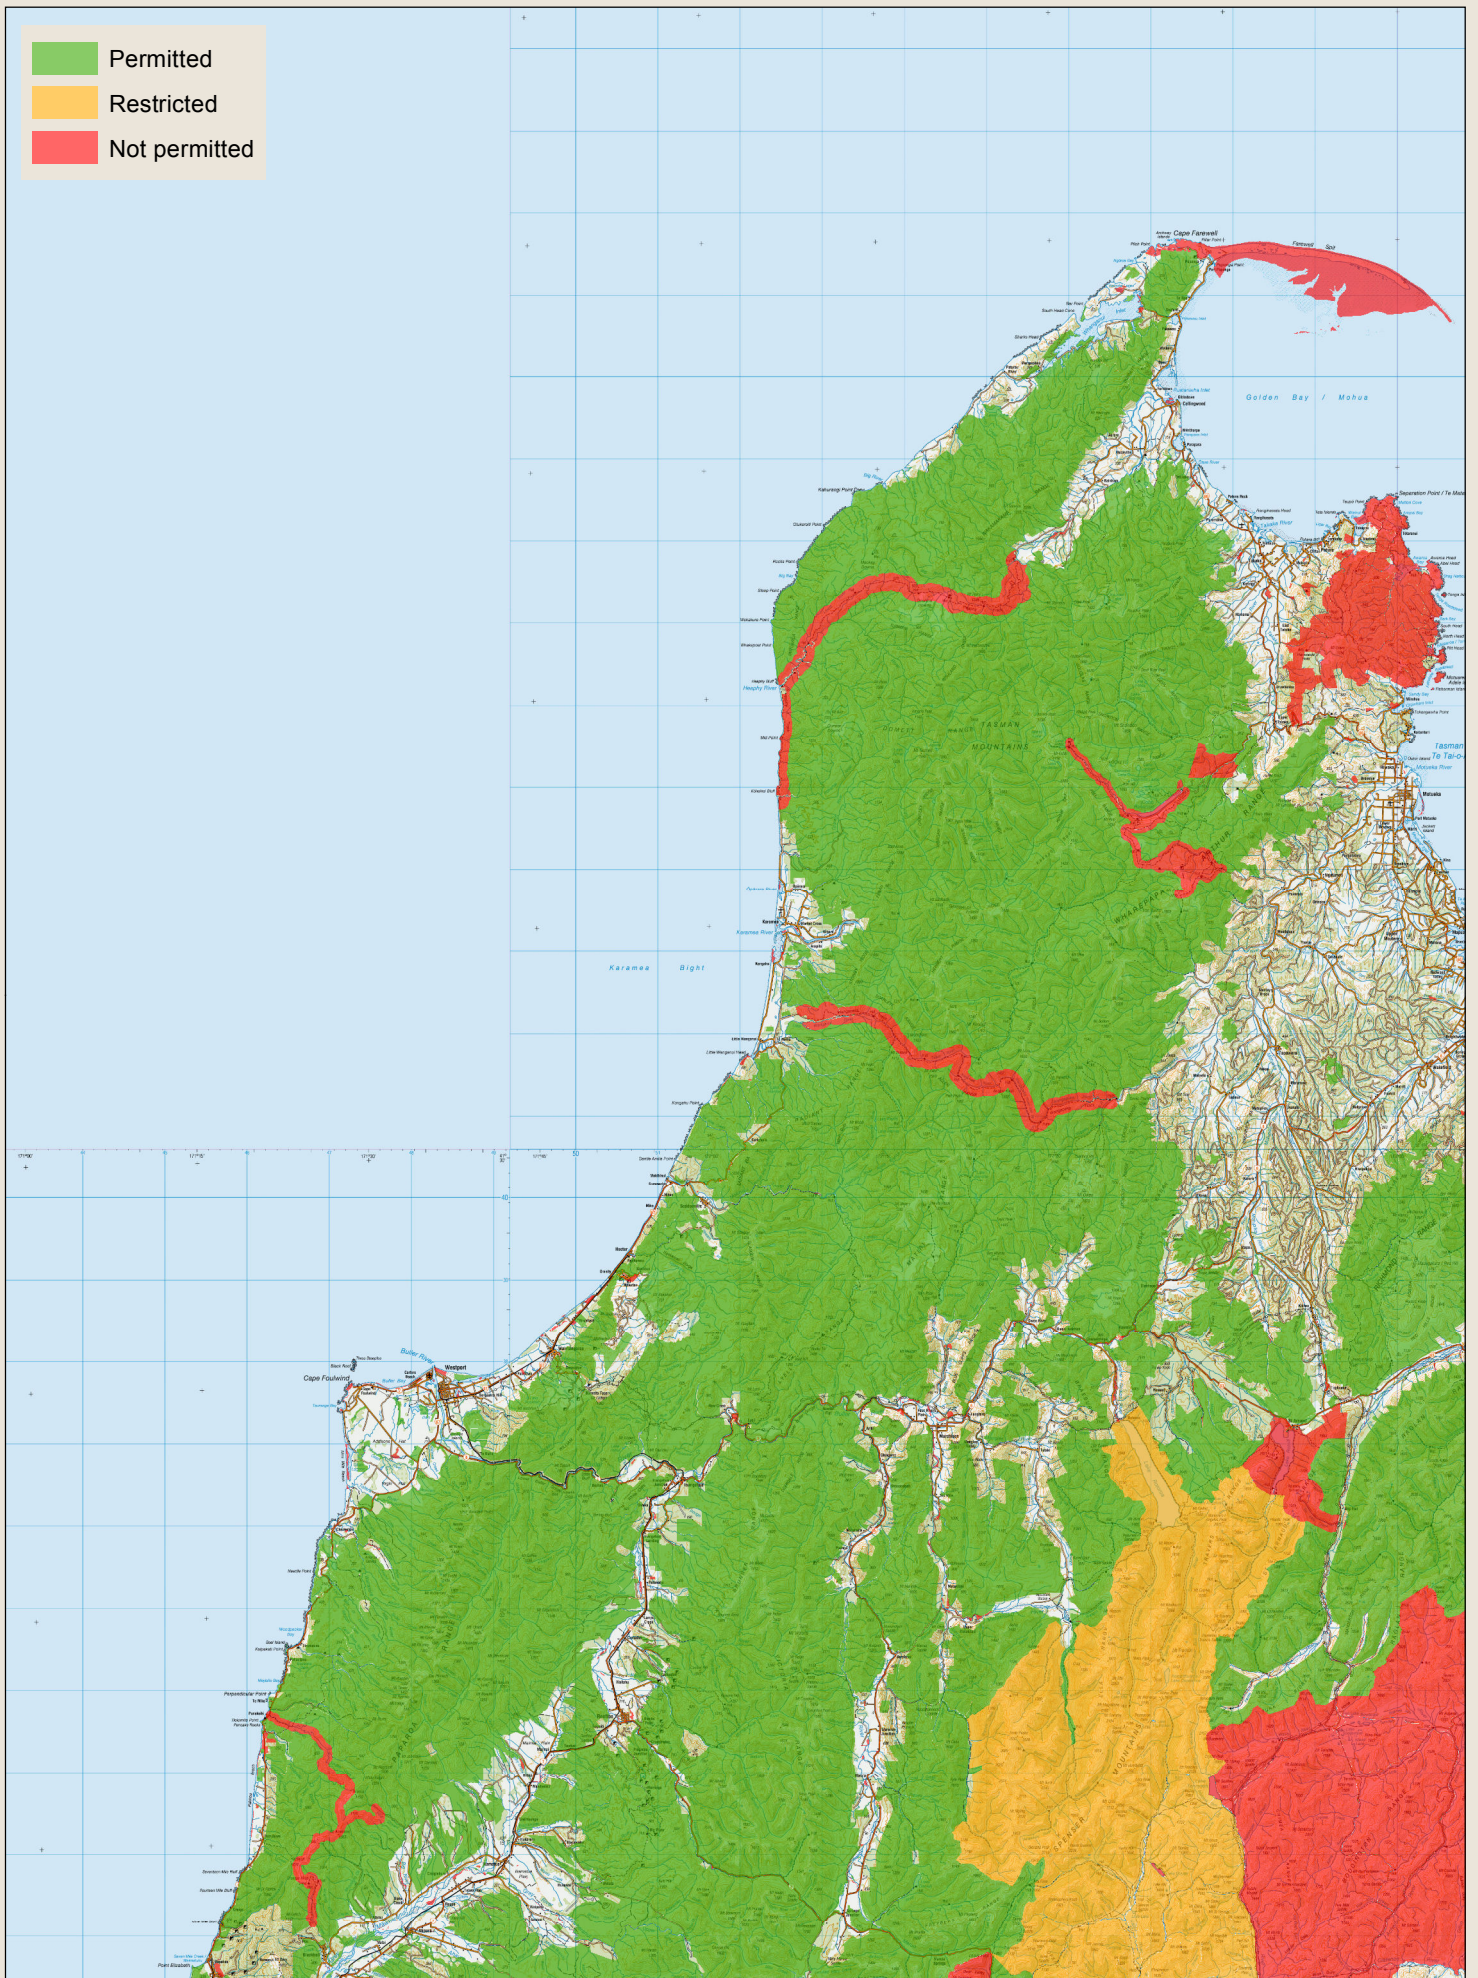

- Permitted
- Restricted
- Not permitted

10 Km

**Map 7 - November 2018**  
**Recommended WARO Access**  
**INFORMATION ONLY**

NZGD 2000 New Zealand Transverse Mercator  
 Not for publication nor navigation  
 Crown Copyright Reserved,  
 November 2018  
 DOC, Geospatial Services