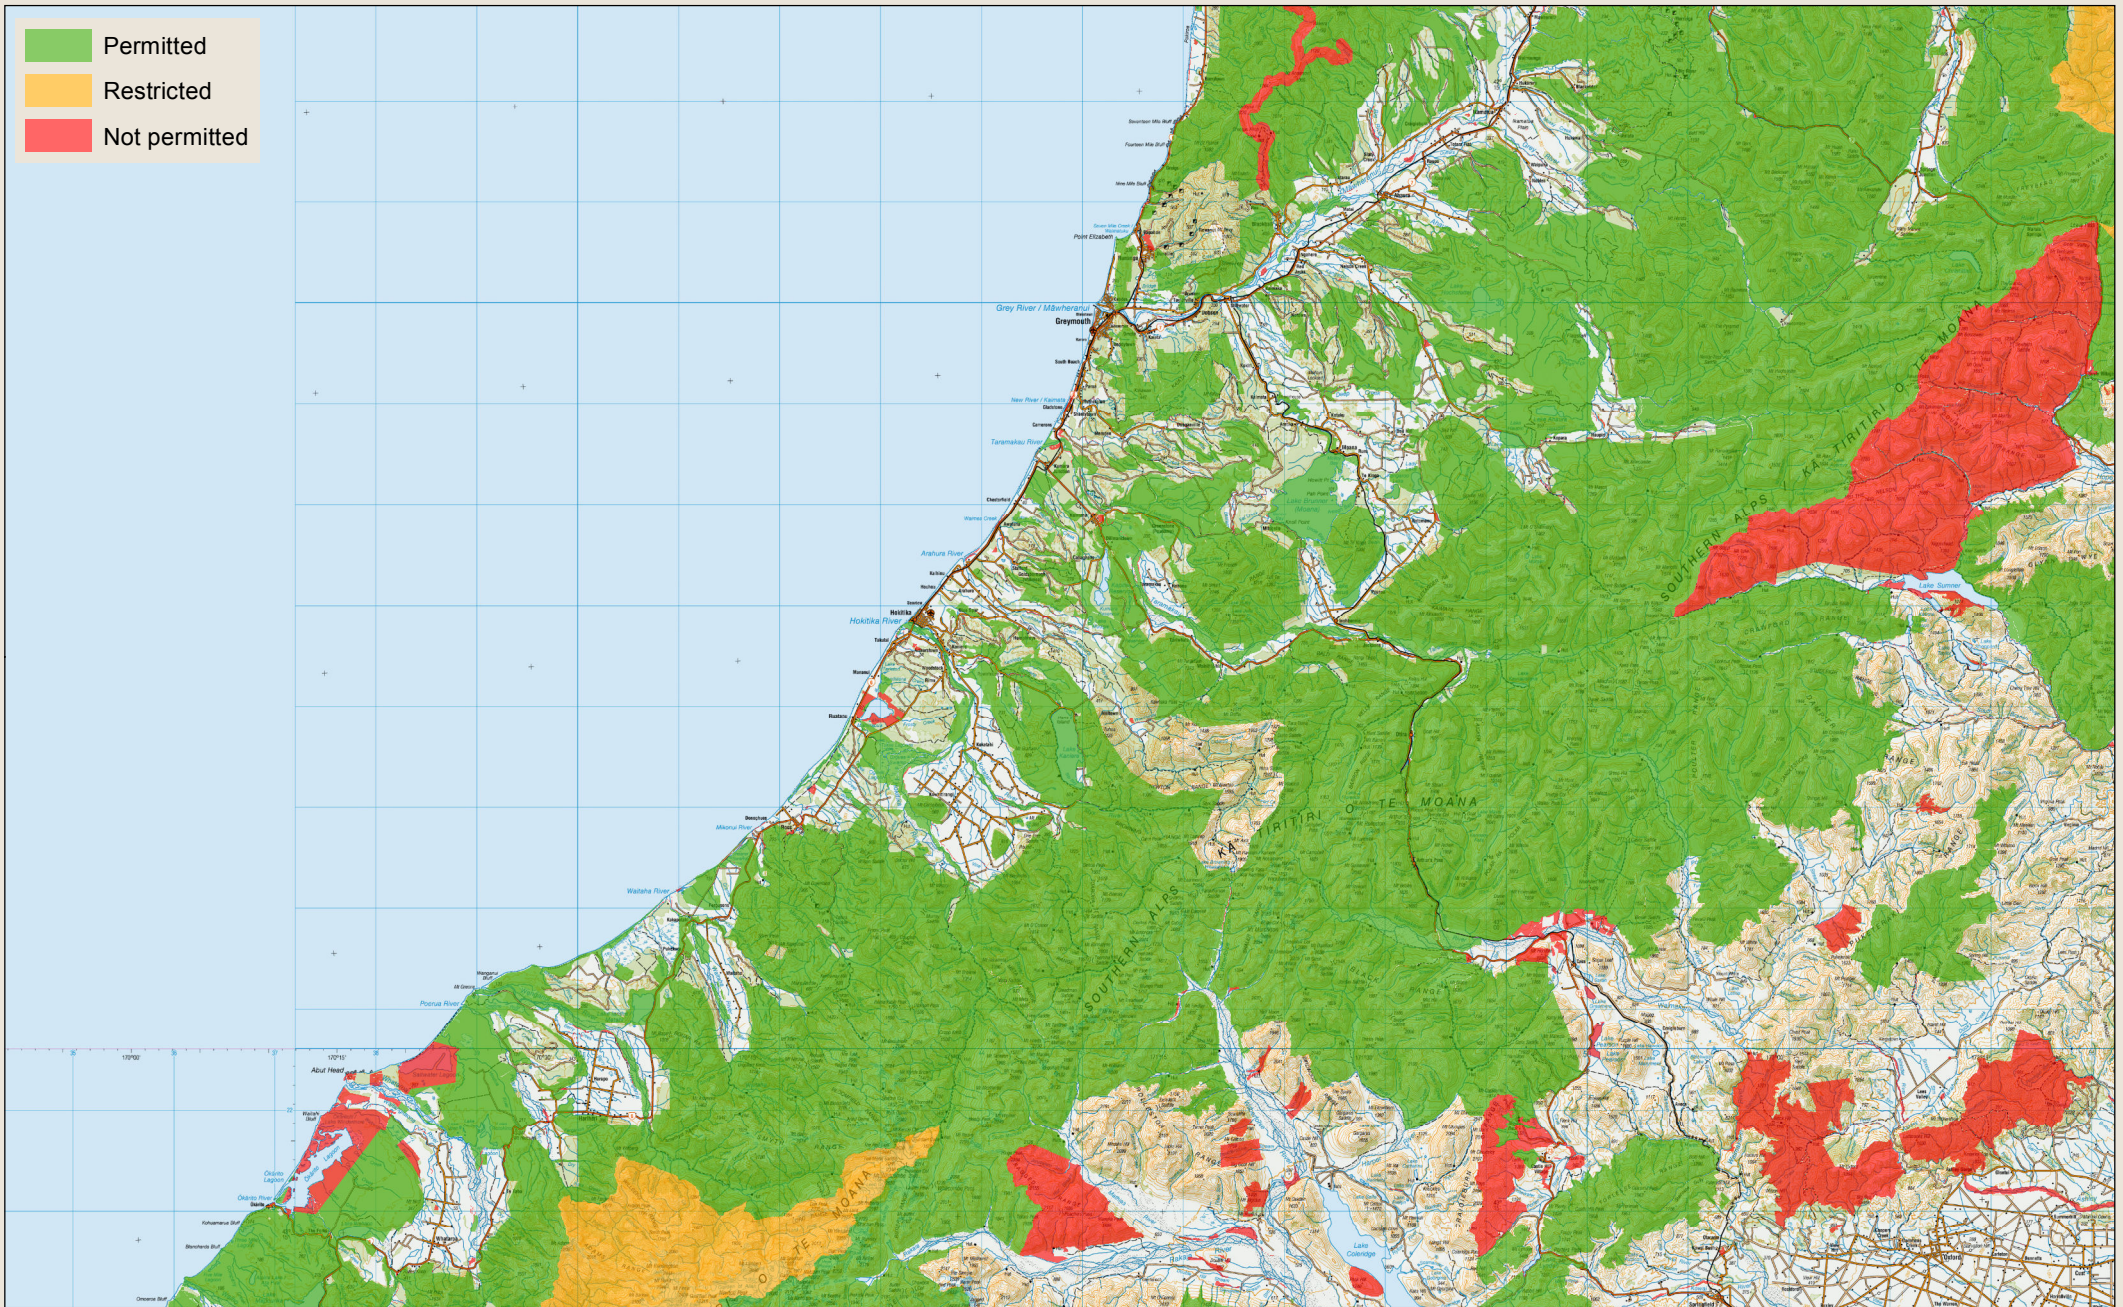

- Permitted
- Restricted
- Not permitted

10 Km

Map 10 - November 2018
 Reccomended WARO Access
INFORMATION ONLY

NZGD 2000 New Zealand Transverse Mercator
 Not for publication nor navigation
 Crown Copyright Reserved,
 November 2018
 DOC, Geospatial Services

newzealand.govt.nz

File path: Q:\GIS_Analysts\Projects\2017_2018\NewZealand\R132457_WARO_updating_GHWARO_2018_webmaps_landscape.mxd