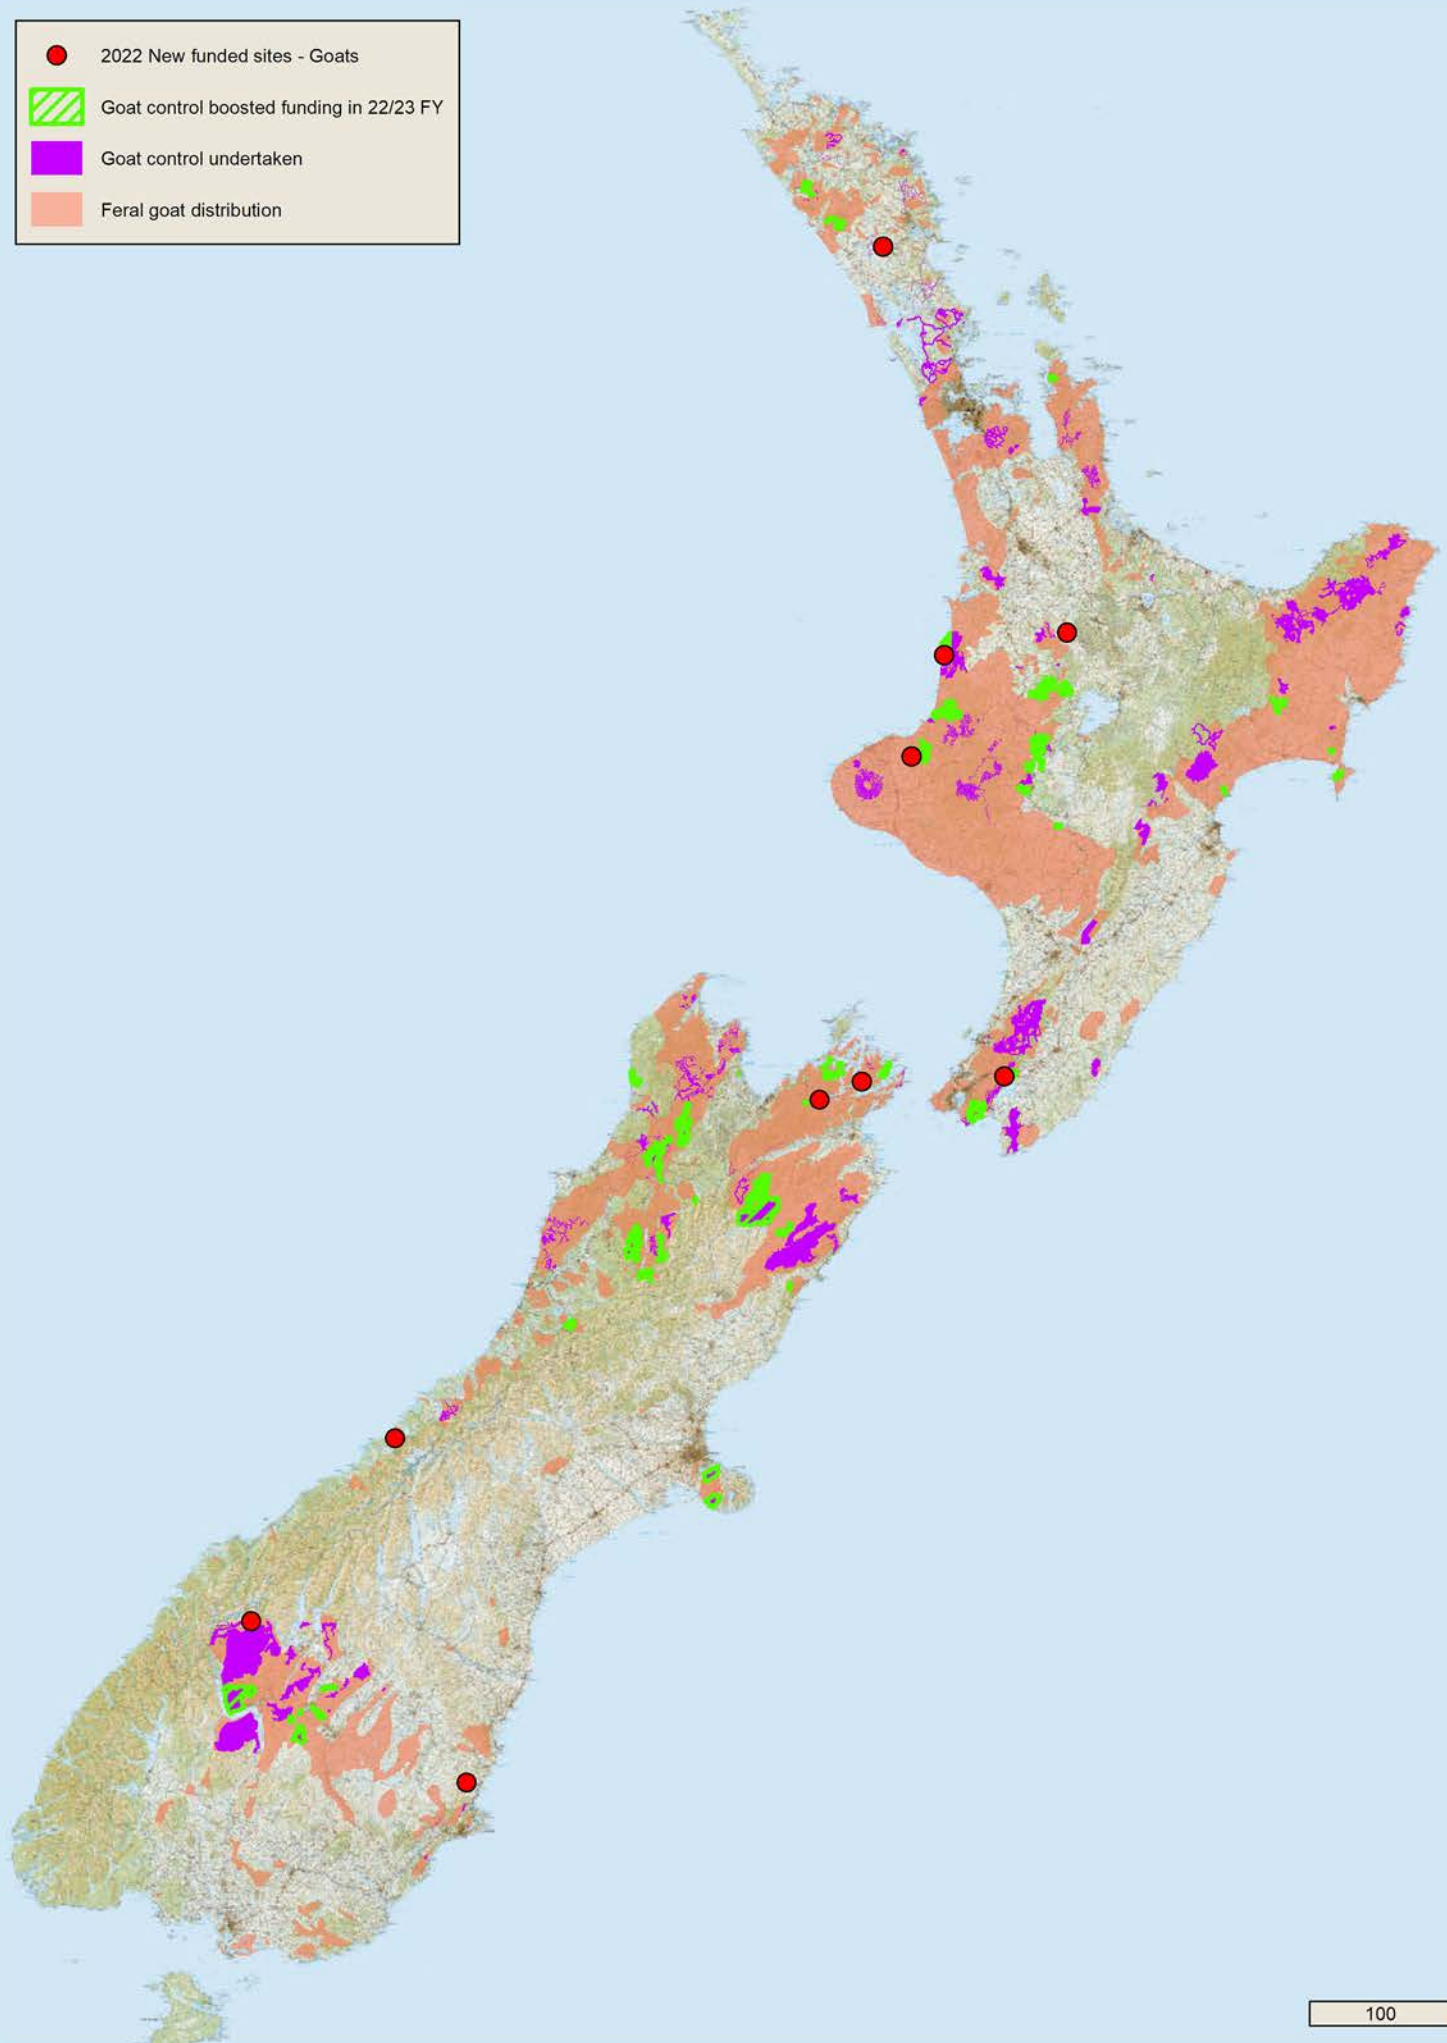

- 2022 New funded sites - Goats
- Goat control boosted funding in 22/23 FY
- Goat control undertaken
- Feral goat distribution

100 km

NZGD 2000 New Zealand Transverse Mercator
 Not for publication nor navigation
 Crown Copyright Reserved
 1:3,750,000
 Produced: 20/09/2023
 DOC, Geospatial Services
 Basemap by Geographx

Goat control work 2022 - 2023 financial year