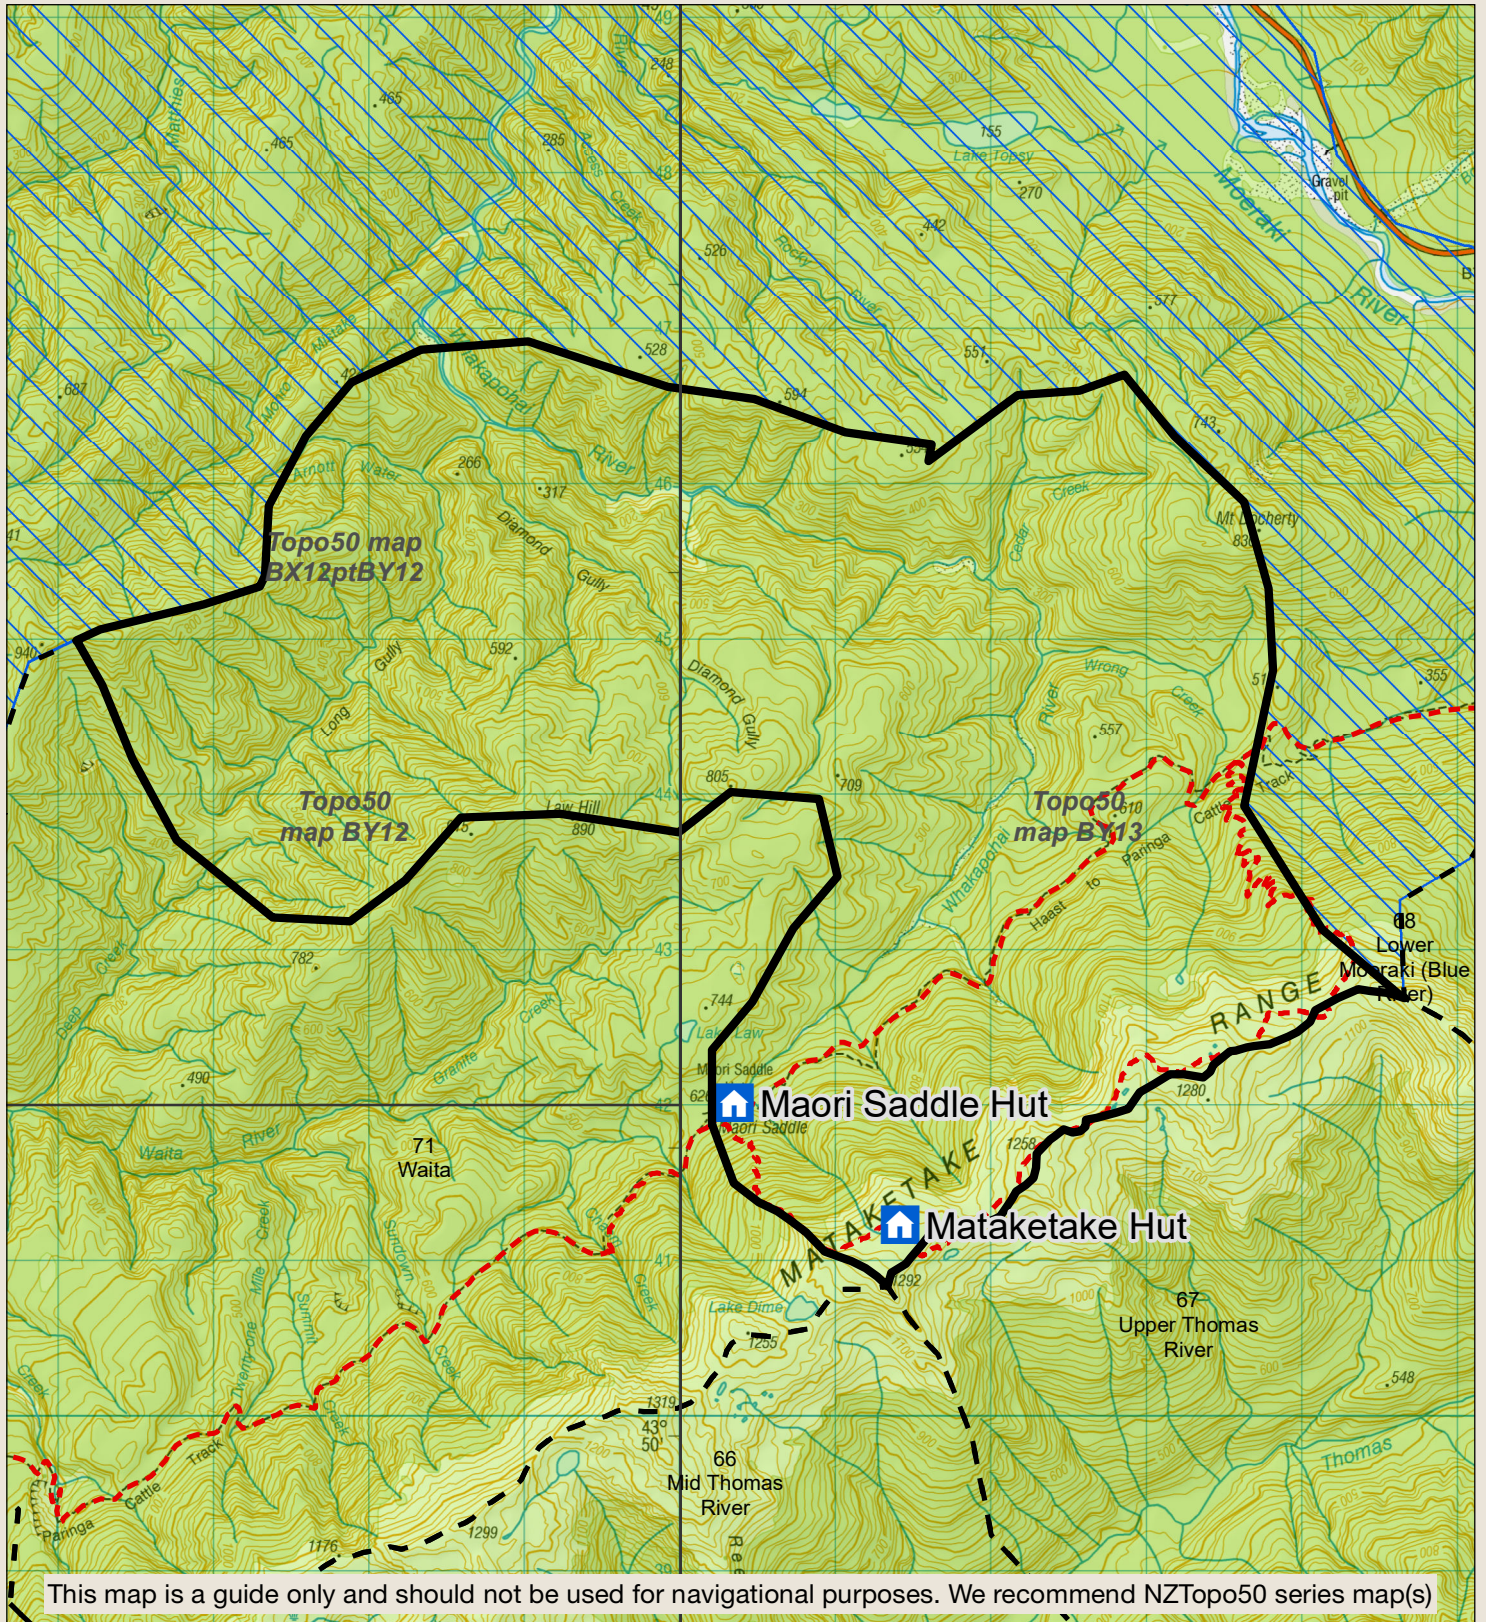

# Haast Roar Block 70 Whakapohai

Department of Conservation  
Te Papa Atawhai

This map is a guide only and should not be used for navigational purposes. We recommend NZTopo50 series map(s)

## Legend

- Boundary of this hunting block
- Adjoining blocks
- Stewardship area
- DOC Hut
- DOC tracks - dog or firearm conditions may apply
- Open hunting area
- NZTopo50 map sheets