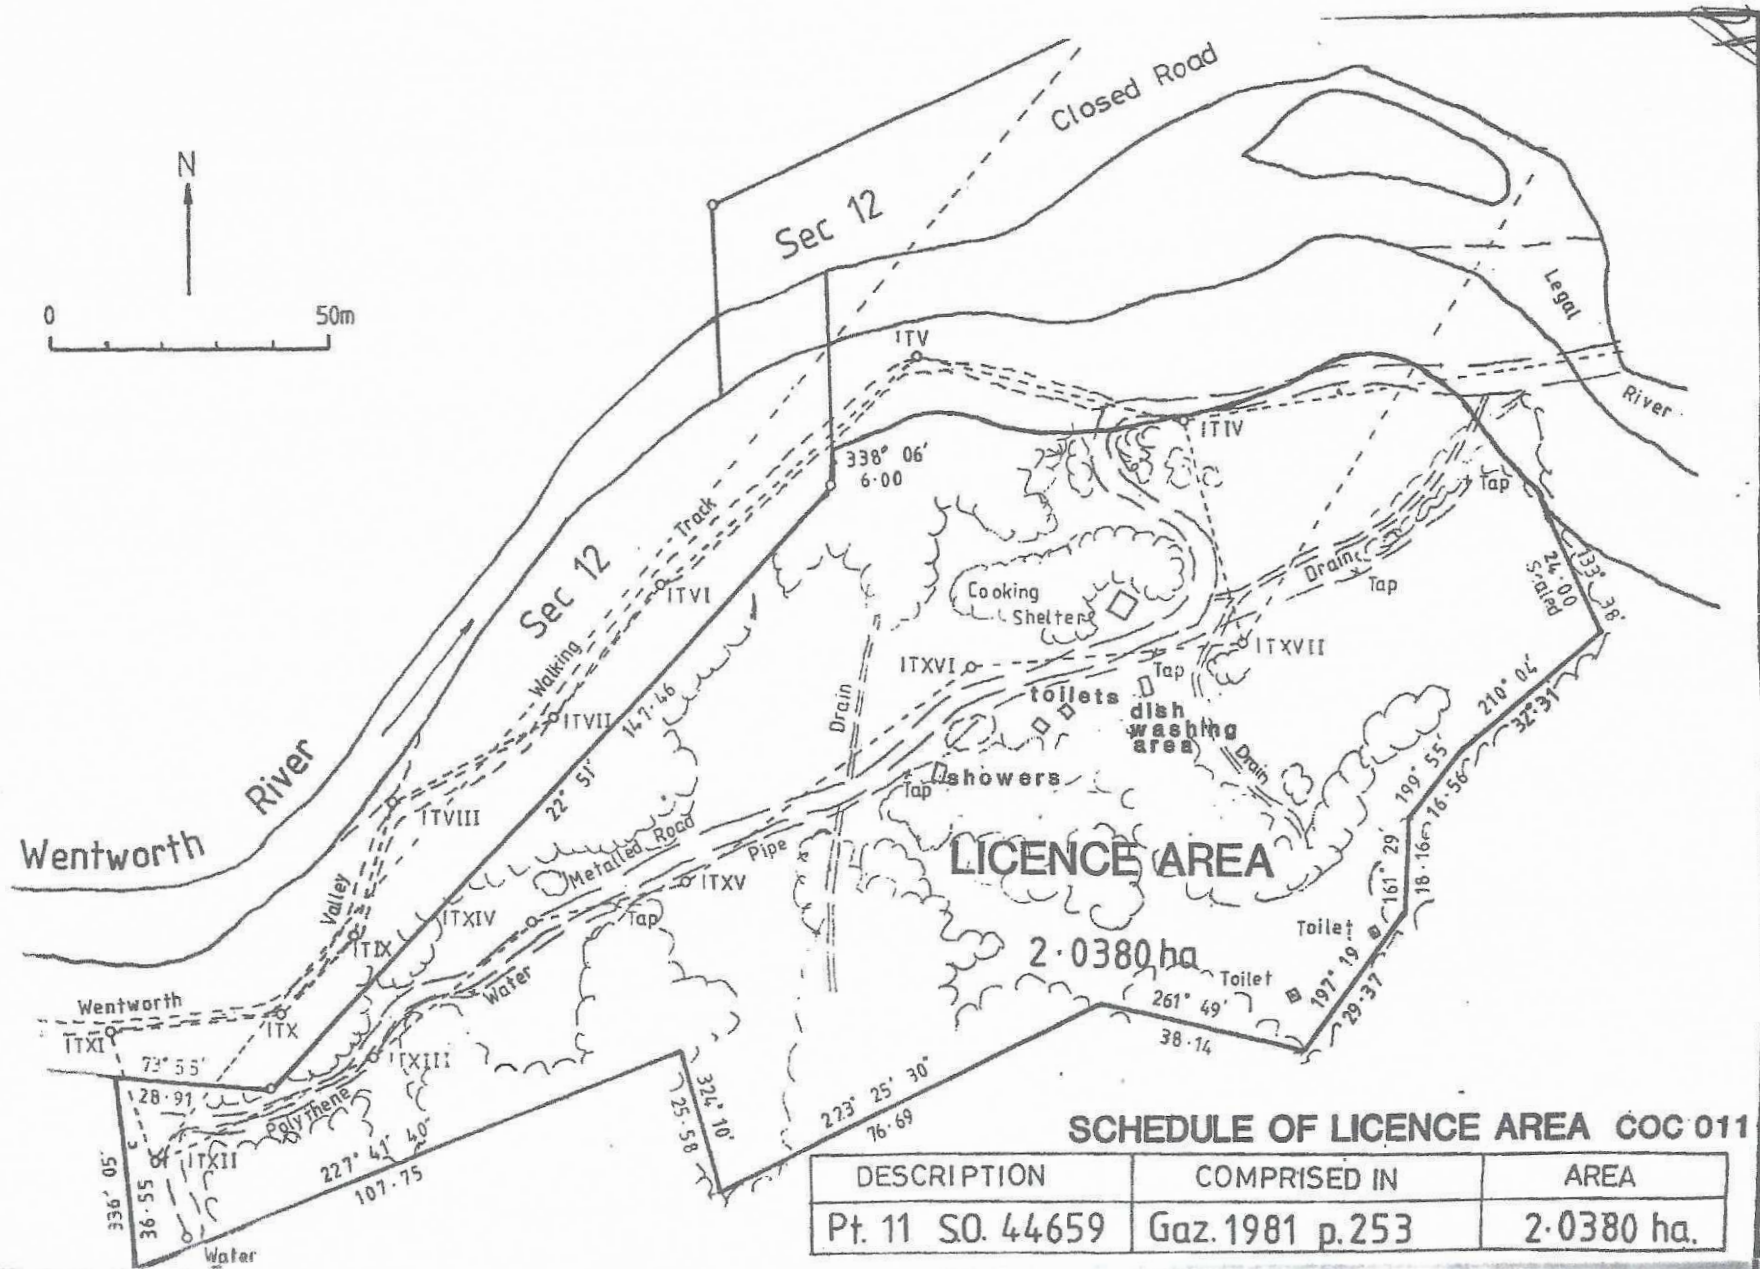

LOT 1 DPS 64001, BEING PT SEC 10,
BLOCK III, OHINEMURI S.D. & PT SEC 12, SO 51668

SCHEDULE C LEASE AREA

WENTWORTH VALLEY CAMPGROUND

SCHEDULE OF LICENCE AREA COC 011

DESCRIPTION	COMPRISED IN	AREA
Pt. 11 SO. 44659	Gaz. 1981 p.253	2.0380 ha.