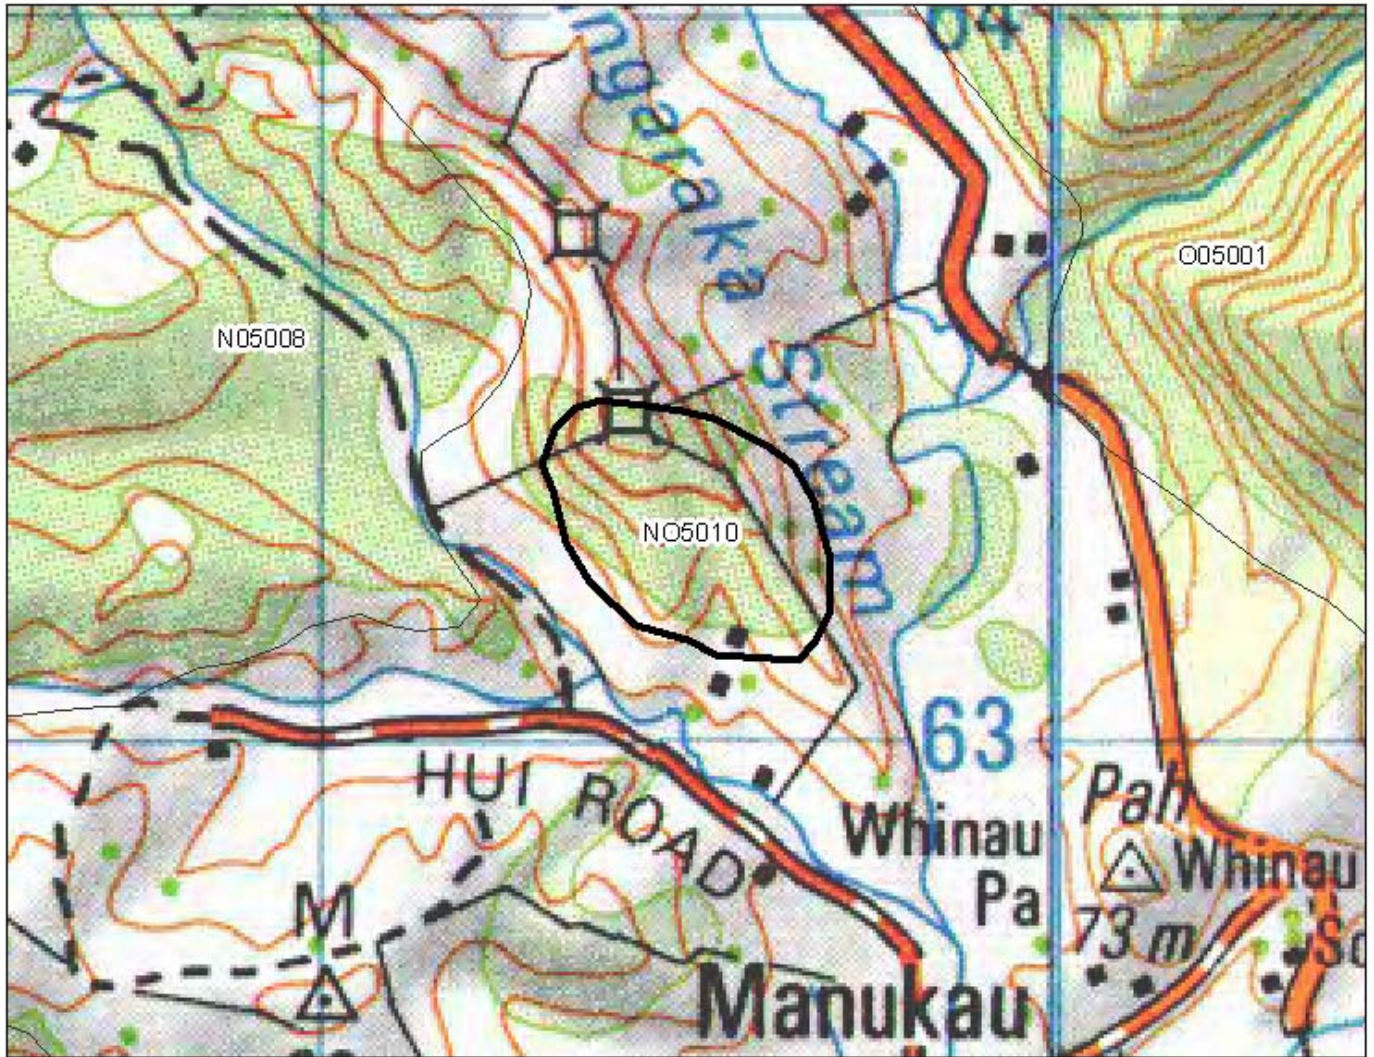

## N05008 Ahipara Massif

S= Shrubland  
F= Forest  
W= Wetland  
E= Estuarine

**N05010 Hui Rd**

- S= Shrubland
- F= Forest
- W= Wetland
- E= Estuarine

**N05014 Tauroa Peninsula**

- S= Shrubland
- F= Forest
- W= Wetland
- E= Estuarine

**N05015 Tauroa Lakes**

- S= Shrubland
- F= Forest
- W= Wetland
- E= Estuarine

**O05001 Herekino**

- S= Shrubland
- F= Forest
- W= Wetland
- E= Estuarine

**O05003 SporleRenwick**

- S= Shrubland
- F= Forest
- W= Wetland
- E= Estuarine

**O05040A Whangape B**

- S= Shrubland
- F= Forest
- W= Wetland
- E= Estuarine